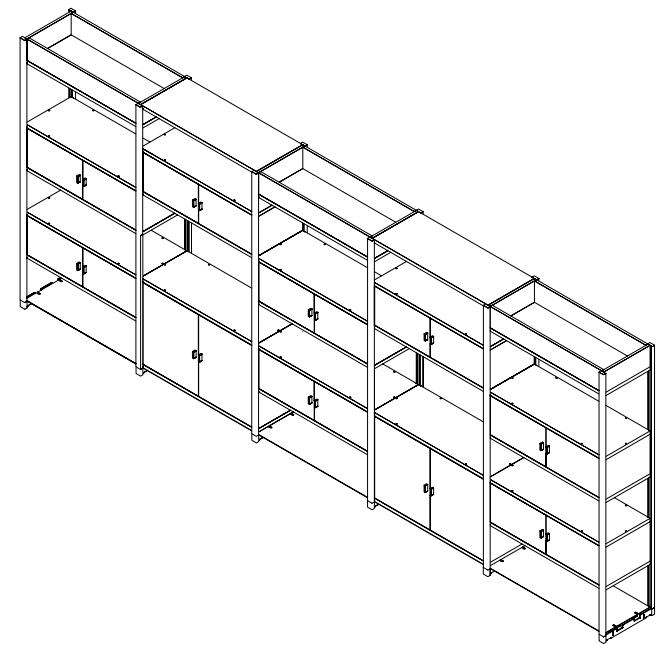

Idea Starter 6