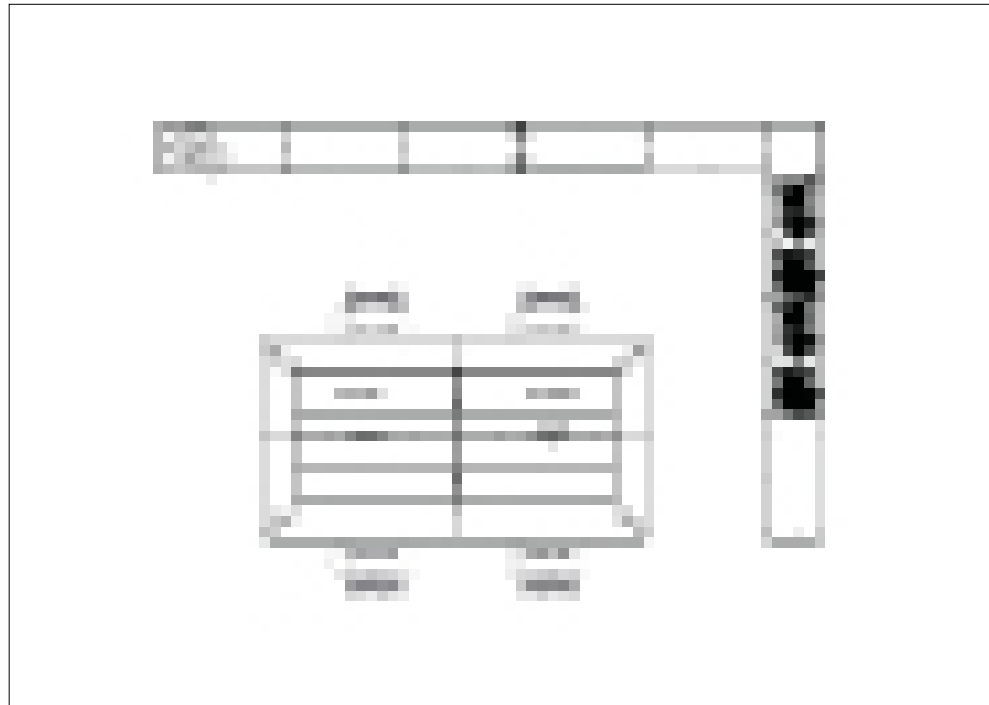

- 1x Framed Configuration with Whiteboard, Module Cupboards and Shelves
- 2x Play Table
- 6x Ousby Chair
- 1x Pailo Bench

Allermuir Products:

- 1x Host Table
- 8x Axyl Stool

Setting Five

Senator Products:

- 2x Framed Configuration with Module
Cupboards and Planters, Shelves
and Whiteboards
- 1x Pailo Bench
- 4x Ousby Chair

Setting Six

Senator Products:

- 1x Adapt Wall
- 2x Framed Configuration with Shelves and Module Cupboards
- 2x Circo Chair
- 1x Pailo Table