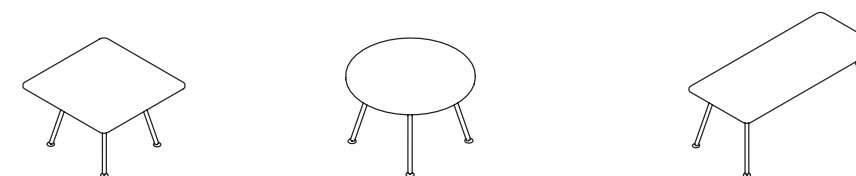

CB87BP6030D + TFL BENCH

87" beam, 2 x 60" x 30" attach table and optional TFL bench

CB87BP6030

87" beam with 60" x 30" attach table

CoLab Easel

CoLab - Easel

Media and pinboard
65" wide

CoLab - Easel

Drywipe and pinboard
49" wide

COLAB

CoLab Seating

CB103

3 seater bench

CB103T

2 seater bench with table

CB206

6 seater bench

CB103B

3 seater sofa with back

CB103BS

3 seater sofa with back and screens

CB103BST

3 seater sofa with back, screens and worktable

CoLab Tables

CB48SQ

48" x 48" square table
29" h

CB48R

48" x 48" square table
29" h

CB7836R

36" x 78" rectangle table
29" h

COLAB – ASSOCIATED PRODUCTS

Framed