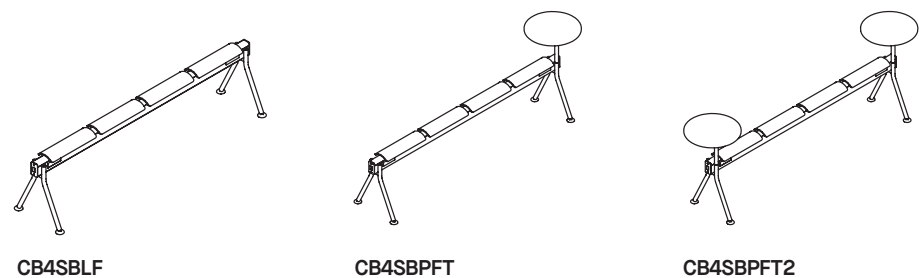

SENATOR

COLAB BEAM

COLAB

CoLab Beam

CB4SBLF

CB4SBPFT

CB4SBPFT2

CoLab Beam Table

CB87BP6030D + TFL BENCH

87" beam, 2 x 60" x 30" attach table and optional TFL bench

CB87BP6030

87" beam with 60" x 30" attach table

CoLab Easel

CoLab - Easel

Media and pinboard
65" wide

CoLab - Easel