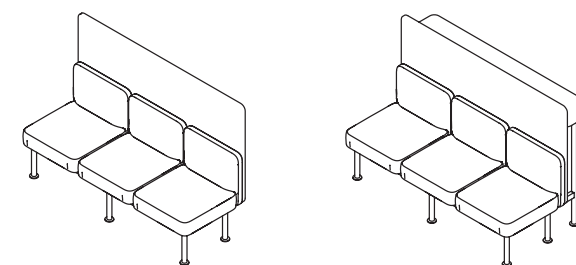

CB87BP6030D + TFL BENCH

87" beam, 2 x 60" x 30" attach table and optional TFL bench

CB87BP6030

87" beam with 60" x 30" attach table

CoLab Easel

CoLab - Easel

Media and pinboard
65" wide

CoLab - Easel

Drywipe and pinboard
49" wide

COLAB

CoLab Seating

CB103

3 seater bench

CB103T

2 seater bench with table

CB206

6 seater bench

CB103B

3 seater sofa with back

CB103BS

3 seater sofa with back and screens

CB103BST

3 seater sofa with back, screens and worktable

CoLab Tables