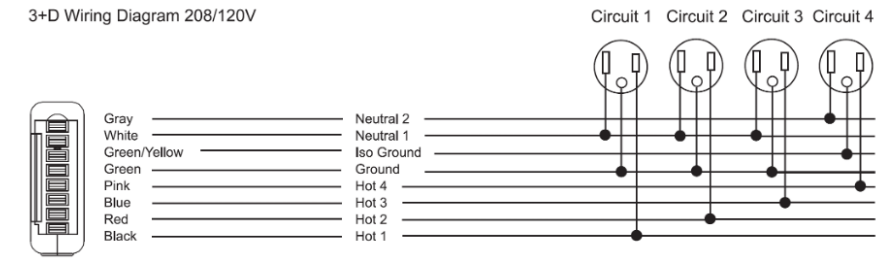

COLAB BEAM – LOW

Beech Veneer on Ply Seat

1. Standard feature
   - ☐ Not available
2. Optional feature

	CB2SBLP 2 Seat beam Beech Veneer on Ply Seats	CB3SBLP 3 Seat beam Beech Veneer on Ply Seats	CB4SBLP 4 Seat beam Beech Veneer on Ply Seats	CB6SBLP 6 Seat beam Beech Veneer on Ply Seats	CBACT Add On Coffee Table	CBPHAT Portable H/A Laptop Table
Aluminum beam finished in Smoke Gray	●	●	●	●	☐	☐
Steel Leg Frame finished in Honey Yellow, Forest Green, Ocean Blue, or Smoke Gray	●	●	●	●	●	☐
Clear lacquered Beech veneer on Ply seat	●	●	●	●	☐	☐
Plastic leveling glides	●	●	●	●	☐	☐
Add On Coffee Table available in 1" TFL finishes	●	●	●	●	●	☐
Portable H/A laptop table finished in Smoke Gray steel frame, TFL top available in 1" TFL finishes	●	●	●	●	☐	●

Power option UA or UB (See table below)	+ $1,632	☐	☐	☐	☐	☐
Power option UC or UD (See table below)	☐	+ $2,466	☐	☐	☐	☐
Power option UE or UF (See table below)	☐	☐	+ $3,310	☐	☐	☐
Power option UG or UH (See table below)	☐	☐	☐	+ $5,140	☐	☐

Note: Please specify power option at the end of the product code. For example – CD2SBLP-UA

Power options

All power options comprise of single mains power outlet with dual charging USB A & C

P Denotes power position

2 SEAT BEAM Power options	UA		UB	
3 SEAT BEAM Power options	UC		UD	
4 SEAT BEAM Power options	UE		UF	
6 SEAT BEAM Power options	UG		UH	

COLAB BEAM – LOW

Beech Veneer on Ply Seat

Fabric Grade	Beech Veneer on Ply	
CB2SBLP · 2 Seat beam · Beech Veneer on Ply Seats · 19" H · 59" W x 18.5" D	3,248	
CB3SBLP · 3 Seat beam · Beech Veneer on Ply Seats · 19" H · 86" W x 18.5" D	3,738	
CB4SBLP · 4 Seat beam · Beech Veneer on Ply Seats · 19" H · 110" W x 18.5" D	4,818	
CB6SBLP · 6 Seat beam · Beech Veneer on Ply Seats · 19" H · 173" W x 18.5" D	7,604	
CBACT · Add On Coffee Table · 21" H · 22" W x 10"D · 1" TFL	584 SEE NOTE 1	
CBPHAT · Portable H/A Laptop Table · 29" – 46" H · 22" W x 14" D · Smoke Gray Steel frame	1,571	
CBFBKB · Beam Floor Fixing Bracket kit finished in Black	89	

Note 1: CBACT can be specified on both the end and mid legs

Hardwire Infeeds 8 Wire 4 Circuit For CoLab Beams

3-Prong Plug Infeeds – Single Circuit For CoLab Beams

	Length (inches)			
	72"	108"	144"	
72HWINF84-B 182				Code Price
SEE NOTES 1, 2, & 3				
108HWINF84-B 237				Code Price
SEE NOTES 1, 2, & 3				
144HWINF84-B 287				Code Price
SEE NOTES 1, 2, & 3				
72-3PINF-B 182				Code Price
SEE NOTES 2 & 3				
108-3PINF-B 237				Code Price
SEE NOTES 2 & 3				
144-PINF-B 287				Code Price
SEE NOTES 2 & 3				

Note 1: For CoLab with power please select an option between Plug-In or Hardwired.

All prices listed in US $

Note 2: Infeeds to be ordered per separate.

- Plug-In option, please order one Plug-In infeed per beam pack. Comes with a 20amp 3-prong plug.
- Hardwire option, capable of 13 duplex receptacles per circuit, with a total of 52 duplex receptacles if all circuits are used per single power infeed.

Note 3: Receptacle: Simplex & Smart USB A+C, receptacle rated @ 15amp, USB-A @ 18w and USB-C @ 20w