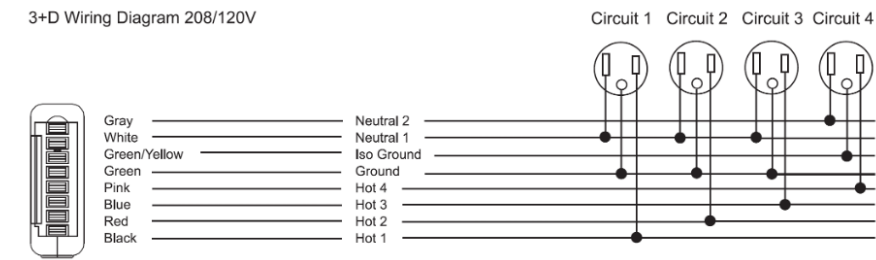

COLAB BEAM – PERCH

Beech Veneer on Ply Perches

1. Standard feature
   - Not available
2. Optional feature

	CB2SBPP 2 Seat beam Beech Veneer on Ply Perches	CB3SBPP 3 Seat beam Beech Veneer on Ply Perches	CB4SBPP 4 Seat beam Beech Veneer on Ply Perches	CB6SBPP 6 Seat beam Beech Veneer on Ply Perches	CBACT Add On Coffee Table	CBPHAT Portable H/A Laptop Table
Aluminum beam finished in Smoke Gray	●	●	●	●	□	□
Steel Leg Frame finished in Honey Yellow, Forest Green, Ocean Blue, or Smoke Gray	●	●	●	●	●	□
Clear lacquered Beech veneer on Ply seat	●	●	●	●	□	□
Plastic leveling glides	●	●	●	●	□	□
Add On Coffee Table available in 1" TFL finishes	●	●	●	●	●	□
Portable H/A laptop table finished in Smoke Gray steel frame, TFL top available in 1" TFL finishes	●	●	●	●	□	●
Power option UA or UB (See table below)	+ $1,632	□	□	□	□	□
Power option UC or UD (See table below)	□	+ $2,466	□	□	□	□
Power option UE or UF (See table below)	□	□	+ $3,310	□	□	□
Power option UG or UH (See table below)	□	□	□	+ $5,140	□	□

Note: Please specify power option at the end of the product code. For example – CB2SBPP-UA

Power options

All power options comprise of single mains power outlet with dual charging USB A & C

P Denotes power position

2 SEAT BEAM Power options	UA		UB	
3 SEAT BEAM Power options	UC		UD	
4 SEAT BEAM Power options	UE		UF	
6 SEAT BEAM Power options	UG		UH	

COLAB BEAM – PERCH

Beech Veneer on Ply Perches

	Beech Veneer on Ply	
CB2SBPP · 2 Seat beam · Beech Veneer on Ply perches · 19" H · 59" W x 23.5" D	3,226	
CB3SBPP · 3 Seat beam · Beech Veneer on Ply perches · 19" H · 86" W x 23.5" D	4,033	
CB4SBPP · 4 Seat beam · Beech Veneer on Ply perches · 19" H · 110" W x 23.5" D	4,765	
CB6SBPP · 6 Seat beam · Beech Veneer on Ply perches · 19" H · 173" W x 23.5" D	7,526	
CBACT · Add On Coffee Table · 21" H · 22" W x 10" D · 1" TFL	584 SEE NOTE 1	
CBPHAT · Portable H/A Laptop Table · 29" – 46" H · 22" W x 14" D · Smoke Gray Steel frame	1,571	
CBFBKB · Beam Floor Fixing Bracket kit finished in Black	89	

Note 1: CBACT can be specified on both the end and mid legs

Hardwire Infeeds 8 Wire 4 Circuit For CoLab Beams

3-Prong Plug Infeeds – Single Circuit For CoLab Beams

	Length (inches)			
	72"	108"	144"	
72HWINF84-B 182 SEE NOTES 1, 2, & 3	108HWINF84-B 237 SEE NOTES 1, 2, & 3	144HWINF84-B 287 SEE NOTES 1, 2, & 3		Code Price
72-3PINF-B 182 SEE NOTES 2 & 3	108-3PINF-B 237 SEE NOTES 2 & 3	144-PINF-B 287 SEE NOTES 2 & 3		Code Price

Note 1: For CoLab with power please select an option between Plug-In or Hardwired.

All prices listed in US $

Note 2: Infeeds to be ordered per separate.

- Plug-In option, please order one Plug-In infeed per beam pack. Comes with a 20amp 3-prong plug.
- Hardwire option, capable of 13 duplex receptacles per circuit, with a total of 52 duplex receptacles if all circuits are used per single power infeed.

Note 3: Receptacle: Simplex & Smart USB A+C, receptacle rated @ 15amp, USB-A @ 18w and USB-C @ 20w