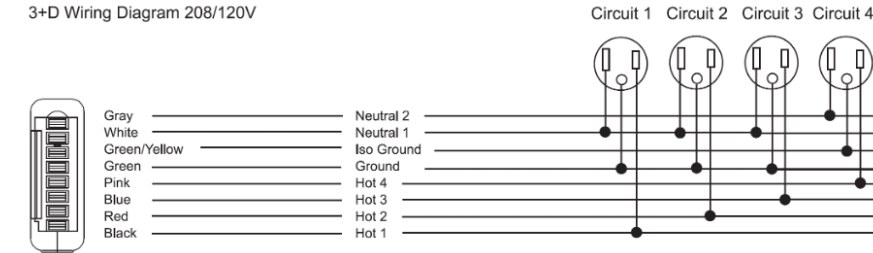

COLAB BEAM – PERCH

Beech Veneer on Ply perches with End Table

1. Standard feature
   - Not available
2. Optional feature

	CB2SBPPT 2 Seat beam Beech Veneer on Ply Perches, End Table	CB3SBPPT 3 Seat beam Beech Veneer on Ply perches, End Table	CB4SBPPT 4 Seat beam Beech Veneer on Ply perches, End Table	CB6SBPPT 6 Seat beam Beech Veneer on Ply perches, End Table	CBACT Add On Coffee Table	CBPHAT Portable H/A Laptop Table
Aluminum beam finished in Smoke Gray	●	●	●	●	□	□
Steel Leg Frame finished in Honey Yellow, Forest Green, Ocean Blue, or Smoke Gray	●	●	●	●	●	□
End table finished in 1" TFL	●	●	●	●	□	□
Clear lacquered Beech veneer on Ply perches	●	●	●	●	□	□
Plastic leveling glides	●	●	●	●	□	□
Add On Coffee Table available in 1" TFL finishes	●	●	●	●	●	□
Portable H/A laptop table finished in Smoke Gray steel frame, TFL top available in 1" TFL finishes	●	●	●	●	□	●
Power option UA or UB (See table below)	+$1,632	□	□	□	□	□
Power option UC or UD (See table below)	□	+$2,466	□	□	□	□
Power option UE or UF (See table below)	□	□	+$3,310	□	□	□
Power option UG or UH (See table below)	□	□	□	+$5,140	□	□

Note: Please specify power option at the end of the product code. For example – CB2SBPPT-UA

Power options

All power options comprise of single mains power outlet with dual charging USB A & C

P Denotes power position

2 SEAT BEAM Power options	UA		UB	
3 SEAT BEAM Power options	UC		UD	
4 SEAT BEAM Power options	UE		UF	
6 SEAT BEAM Power options	UG		UH	

COLAB BEAM – PERCH

Beech Veneer on Ply perches with End Table

	Beech Veneer on Ply
CB2SBPPT · 2 Seat beam · Beech Veneer on Ply perches · 19" H · 68" W x 23.5" D · End Table*	3,573
CB3SBPPT · 3 Seat beam · Beech Veneer on Ply perches · 28" H · 94" W x 23.5" D · End Table*	4,381
CB4SBPPT · 4 Seat beam · Beech Veneer on Ply perches · 28" H · 119" W x 23.5" D · End Table*	5,112
CB6SBPPT · 6 Seat beam · Beech veneer on Ply perches · 28" H · 182" W x 23.5" D · End Table*	7,873
CBACT · Add On Coffee Table · 21" H · 22" W x 10" D · 1" TFL	584 SEE NOTE 1
CBPHAT · Portable H/A Laptop Table · 29" – 46" H · 22" W x 14" D · Smoke Gray Steel frame	1,571
CBFBKB · Beam Floor Fixing Bracket kit finished in Black	89

*End table = 40" H x 24" dia

Note 1: CBACT can be specified on both the end and mid legs

Hardwire Infeeds 8 Wire 4 Circuit For CoLab Beams

3-Prong Plug Infeeds – Single Circuit For CoLab Beams

20amp PLUG-IN View

	Length (inches)		
	72"	108"	144"
72HWINF84-B 182 SEE NOTES 1, 2, & 3	108HWINF84-B 237 SEE NOTES 1, 2, & 3	144HWINF84-B 287 SEE NOTES 1, 2, & 3	Code Price
72-3PINF-B 182 SEE NOTES 2 & 3	108-3PINF-B 237 SEE NOTES 2 & 3	144-PINF-B 287 SEE NOTES 2 & 3	Code Price

Note 1: For CoLab with power please select an option between Plug-In or Hardwired.

All prices listed in US $

Note 2: Infeeds to be ordered per separate.

- Plug-In option, please order one Plug-In infeed per beam pack. Comes with a 20amp 3-prong plug.
- Hardwire option, capable of 13 duplex receptacles per circuit, with a total of 52 duplex receptacles if all circuits are used per single power infeed.

Note 3: Receptacle: Simplex & Smart USB A+C, receptacle rated @ 15amp, USB-A @ 18w and USB-C @ 20w