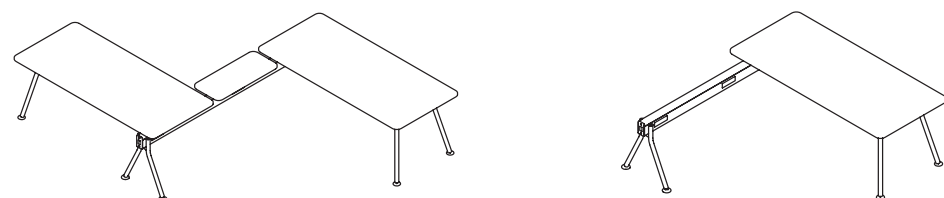

SENATOR

COLAB BEAM

COLAB

CoLab Beam

CB4SBLF

CB4SBPFT

CB4SBPFT2

CoLab Beam Table

CB87BP6030D + TFL BENCH

87" beam, 2 x 60" x 30" attach table and optional TFL bench

CB87BP6030

87" beam with 60" x 30" attach table

CoLab Easel

CoLab - Easel

Media and pinboard
65" wide

CoLab - Easel