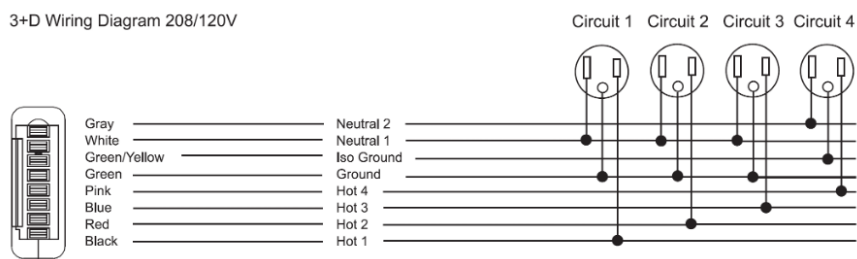

Note: Please specify power option at the end of the product code. For example – CB2SBLF-UA

3+D Wiring Diagram 208/120V

Power options

All power options comprise of single mains power outlet with dual charging USB A & C