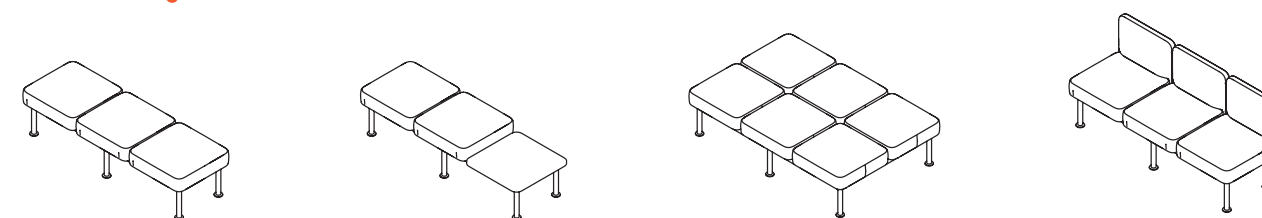

SENATOR

COLAB BEAM

COLAB

CoLab Beam

CB4SBLF

CB4SBPFT

CB4SBPFT2

CoLab Beam Table

CB87BP6030D + TFL BENCH

87" beam, 2 x 60" x 30" attach table and optional TFL bench

CB87BP6030

87" beam with 60" x 30" attach table

CoLab Easel

CoLab - Easel

Media and pinboard
65" wide

CoLab - Easel

Drywipe and pinboard
49" wide

COLAB

CoLab Seating

CB103

3 seater bench

CB103T

2 seater bench with table

CB206

6 seater bench

CB103B

3 seater sofa with back

CB103BS

3 seater sofa with back and screens

CB103BST

3 seater sofa with back, screens and worktable

CoLab Tables