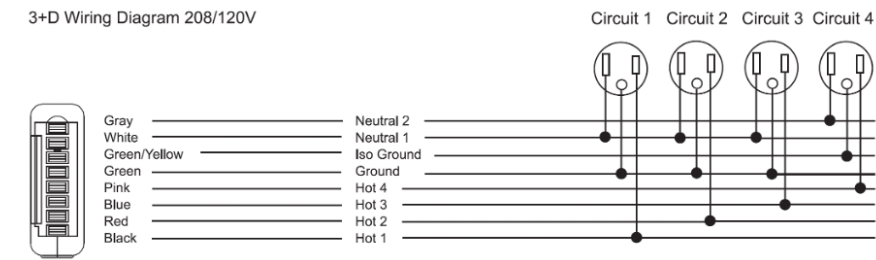

WORKSPACES

COLAB BEAM – PERCH

Fabric Seat

- Standard feature
- Not available
- Optional feature

	CB2SBPF 2 Seat beam Upholstered perches	CB3SBPF 3 Seat beam Upholstered perches	CB4SBPF 4 Seat beam Upholstered perches	CB6SBPF 6 Seat beam Upholstered perches	CBACT Add On Coffee Table	CBPHAT Portable H/A Laptop Table
Aluminum beam finished in Smoke Gray	●	●	●	●	□	□
Steel Leg Frame finished in Honey Yellow, Forest Green, Ocean Blue, or Smoke Gray	●	●	●	●	●	□
Fully Upholstered Seat	●	●	●	●	□	□
Plastic leveling glides	●	●	●	●	□	□
Add On Coffee Table available in 1" TFL finishes	●	●	●	●	●	□
Portable H/A laptop table finished in Smoke Gray steel frame, TFL top available in 1" TFL finishes	●	●	●	●	□	●
Power option UA or UB (See table below)	+ $1,632	□	□	□	□	□
Power option UC or UD (See table below)	□	+ $2,466	□	□	□	□
Power option UE or UF (See table below)	□	□	+ $3,310	□	□	□
Power option UG or UH (See table below)	□	□	□	+ $5,140	□	□

Note: Please specify power option at the end of the product code. For example – CB2SBPF-UA

Power options

All power options comprise of single mains power outlet with dual charging USB A & C

● Denotes power position

2 SEAT BEAM Power options	UA		UB	
3 SEAT BEAM Power options	UC		UD	
4 SEAT BEAM Power options	UE		UF	
6 SEAT BEAM Power options	UG		UH	

WORKSPACES

COLAB BEAM – PERCH

Fabric Seat

Fabric Grade	0	1	2	3	4	5	6	7	8	9	COM
CB2SBPF · 2 Seat beam · Upholstered perches · 19" H · 59" W x 23.5" D	-	3,672	3,692	3,719	3,756	3,801	3,845	3,929	3,964	4,035	3,672
											1.25 yds
CB3SBPF · 3 Seat beam · Upholstered perches · 19" H · 86" W x 23.5" D	-	4,451	4,480	4,519	4,571	4,635	4,699	4,818	4,868	4,970	4,451
											1.50 yds
CB4SBPF · 4 Seat beam · Upholstered perches · 19" H · 110" W x 23.5" D	-	5,293	5,328	5,375	5,437	5,515	5,591	5,734	5,794	5,916	5,293
											2 yds
CB6SBPF · 6 Seat beam · Upholstered perches · 19" H · 173" W x 23.5" D	-	8,385	8,437	8,507	8,601	8,717	8,831	9,045	9,136	9,319	8,385
											2.75 yds

CBACT · Add On Coffee Table · 21" H · 22" W x 10" D · 1" TFL	584
	SEE NOTE 1
CBPHAT · Portable H/A Laptop Table · 29" – 46" H · 22" W x 14" D · Smoke Gray Steel frame	1,571
CBFBKB · Beam Floor Fixing Bracket kit finished in Black	89

Note 1: CBACT can be specified on both the end and mid legs

Hardwire Infeeds
8 Wire 4 Circuit
For CoLab Beams

3-Prong Plug Infeeds –
Single Circuit
For CoLab Beams

	Length (inches)		
	72"	108"	144"
72HWINF84-B 182			
SEE NOTES 1, 2, & 3			
108HWINF84-B 237			
SEE NOTES 1, 2, & 3			
144HWINF84-B 287			
SEE NOTES 1, 2, & 3			
72-3PINF-B 182			
SEE NOTES 2 & 3			
108-3PINF-B 237			
SEE NOTES 2 & 3			
144-PINF-B 287			
SEE NOTES 2 & 3			

Note 1: For CoLab with power please select an option between Plug-In or Hardwired.

Note 2: Infeeds to be ordered per separate.

· Plug-In option, please order one Plug-In infeed per beam pack. Comes with a 20amp 3-prong plug.

· Hardwire option, capable of 13 duplex receptacles per circuit, with a total of 52 duplex receptacles if all circuits are used per single power infeed.

Note 3: Receptacle: Simplex & Smart USB A+C, receptacle rated @ 15amp, USB-A @ 18w and USB-C @ 20w

All prices listed in US $