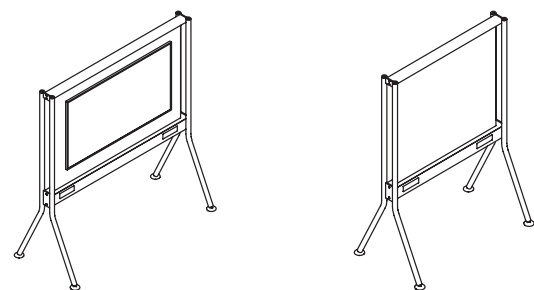

SENATOR

COLAB BEAM

COLAB

CoLab Beam

CB4SBLF

CB4SBPFT

CB4SBPFT2

CoLab Beam Table

CB87BP6030D + TFL BENCH

87" beam, 2 x 60" x 30" attach table and optional TFL bench

CB87BP6030

87" beam with 60" x 30" attach table

CoLab Easel

CoLab - Easel

Media and pinboard
65" wide

CoLab - Easel