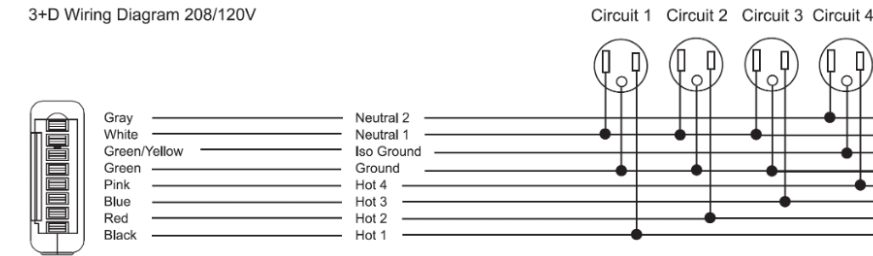

COLAB BEAM – PERCH

Fabric Soft Seating Attached Beam

- Standard feature
- Not available
- Optional feature

	CB1SABPFLT 1 Upholstered perch beam, Low Table	CB2SABPFLT 2 Upholstered perches beam, Low Table	CB3SABPFLT 3 Upholstered perches beam, Low Table	CB1SABPFHT 1 Upholstered perch beam, High Table	CB2SABPFHT 2 Upholstered perches beam, High Table	CB3SABPFHT 3 Upholstered perches beam, High Table
Aluminum beam finished in Smoke Gray	●	●	●	●	●	□
Steel Leg Frame finished in Honey Yellow, Forest Green, Ocean Blue, or Smoke Gray	●	●	●	●	●	□
Low & High End Tables finished in 1" TFL	●	●	●	●	●	□
Fully Upholstered Seat	●	●	●	●	●	□
Plastic leveling glides	●	●	●	●	●	□
Add On Coffee Table available in 1" TFL finishes	●	●	●	●	●	□

Power option UA or UB (See table below)	+ $1,632	□	□	+ $1,632	□	□
Power option UC or UD (See table below)	□	+ $2,466	□	□	+ $2,466	□
Power option UE or UF (See table below)	□	□	+ $3,310	□	□	+ $3,310

Note: Please specify power option at the end of the product code. For example – CB1SABPFLT-UA

Power options

All power options comprise of single mains power outlet with dual charging USB A & C

P Denotes power position

1 SEAT BEAM Power options	UA		UB	
2 SEAT BEAM Power options	UC		UD	
3 SEAT BEAM Power options	UE		UF	

COLAB BEAM – PERCH

Fabric Soft Seating Attached Beam

Fabric Grade	0	1	2	3	4	5	6	7	8	9	COM		
CB1SABPFLT · 1 Upholstered perch beam · 62" W from Seat to end of table · Low Table* · Table finish will match table top***	-	3,036	3,048	3,063	3,084	3,110	3,135	3,183	3,203	3,244	3,036	0.75 yds	
CB2SABPFLT · 2 Upholstered perches beam · 87" W from Seat to end of table · Low Table* · Table finish will match table top***	-	4,968	4,988	5,015	5,052	5,097	5,141	5,224	5,259	5,331	4,968	1.25 yds	
CB3SABPFLT · 3 Upholstered perches beam · 113" W from Seat to end of table · Low Table* · Table finish will match table top***	-	5,660	5,689	5,728	5,789	5,845	5,908	6,028	6,079	6,181	5,660	1.50 yds	
CB1SABPFHT · 1 Upholstered perch beam · 56" W from Seat to end of table · High Table** · Table finish will match table top***	-	2,704	2,716	2,731	2,752	2,778	2,804	2,851	2,871	2,912	2,704	0.75 yds	
CB2SABPFHT · 2 Upholstered perches beam · 81" W from Seat to end of table · High Table** · Table finish will match table top***	-	4,636	4,656	4,683	4,720	4,765	4,809	4,893	4,928	4,998	4,636	1.25 yds	
CB3SABPFHT · 3 Upholstered perches beam · 107" W from Seat to end of table · High Table** · Table finish will match table top***	-	5,328	5,358	5,396	5,448	5,513	5,577	5,695	5,746	5,848	5,328	1.50 yds	

* Low End Tables = 29" H x 30" dia
** High End Tables = 41" H x 24" dia
*** Table = 12" W x 16" L

All prices listed in US $

Hardwire Infeeds 8 Wire 4 Circuit For CoLab Beams

3-Prong Plug Infeeds – Single Circuit For CoLab Beams

	Length (inches)			
	72"	108"	144"	
72HWINF84-B 182				Code Price
SEE NOTES 1, 2, & 3				
108HWINF84-B 237				Code Price
SEE NOTES 1, 2, & 3				
144HWINF84-B 287				Code Price
SEE NOTES 1, 2, & 3				
72-3PINF-B 182				Code Price
SEE NOTES 2 & 3				
108-3PINF-B 237				Code Price
SEE NOTES 2 & 3				
144-PINF-B 287				Code Price
SEE NOTES 2 & 3				

Note 1: For CoLab with power please select an option between Plug-In or Hardwired.

All prices listed in US $

Note 2: Infeeds to be ordered per separate.

- Plug-In option, please order one Plug-In infeed per beam pack. Comes with a 20amp 3-prong plug.
- Hardwire option, capable of 13 duplex receptacles per circuit, with a total of 52 duplex receptacles if all circuits are used per single power infeed.

Note 3: Receptacle: Simplex & Smart USB A+C, receptacle rated @ 15amp, USB-A @ 18w and USB-C @ 20w