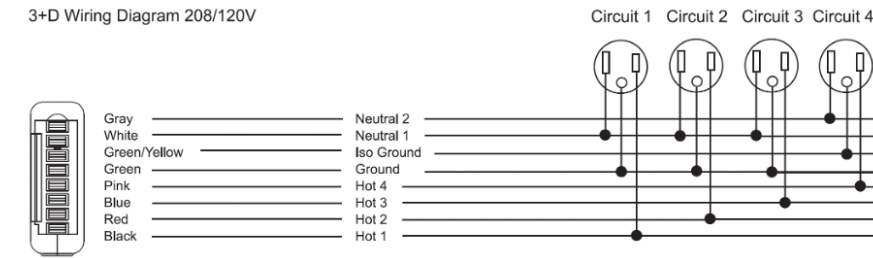

COLAB BEAM – PERCH

Beam

1. Standard feature
   - Not available
2. Optional feature

	CB59BP 59" W Beam	CB87BP 87" W Beam	CB110BP 110" W Beam	CB173BP 173" W Beam
Aluminum beam finished in Smoke Gray	●	●	●	●
Steel Leg Frame finished in Honey Yellow, Forest Green, Ocean Blue, or Smoke Gray	●	●	●	●
Plastic leveling glides	●	●	●	●
Power option UA or UB (See table below)	+ $1,632	□	□	□
Power option UC or UD (See table below)	□	+ $2,466	□	□
Power option UE or UF (See table below)	□	□	+ $3,310	□
Power option UG or UH (See table below)	□	□	□	+ $5,140

Note: Please specify power option at the end of the product code. For example – CP59BP-UA

3+D Wiring Diagram 208/120V

Power options

All power options comprise of single mains power outlet with dual charging USB A & C

P Denotes power position

59" W BEAM Power options	UA 	UB
87" W BEAM Power options	UC 	UD
110" W BEAM Power options	UE 	UF
173" W BEAM Power options	UG 	UH

COLAB BEAM – PERCH

Beam

CB59BP · Beam · 26" H · 59" W x 23.5" D	2,145
CB87BP · Beam · 26" H · 87" W x 23.5" D	2,477
CB110BP · Beam · 26" H · 110" W x 23.5" D	2,722
CB173BP · Beam · 26" H · 173" W x 23.5" D	4,308