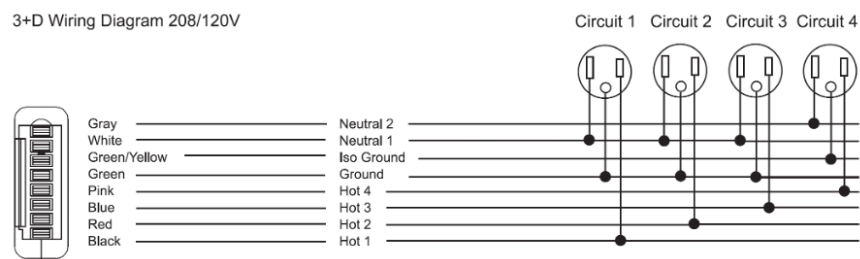

COLAB BEAM – PERCH

Fabric Seat & End Table

● Standard feature

□ Not available

Optional feature

	CB2SBPFT 2 Seat beam Upholstered perches, End Table	CB3SBPFT 3 Seat beam Upholstered perches, End Table	CB4SBPFT 4 Seat beam Upholstered perches, End Table	CB6SBPFT 6 Seat beam Upholstered perches, End Table	CBACT Add On Coffee Table	CBPHAT Portable H/A Laptop Table
Aluminum beam finished in Smoke Gray	●	●	●	●	□	□
Steel Leg Frame finished in Honey Yellow, Forest Green, Ocean Blue, or Smoke Gray	●	●	●	●	●	□
End table finished in 1" TFL	●	●	●	●	□	□
Fully Upholstered Seat	●	●	●	●	□	□
Plastic leveling glides	●	●	●	●	□	□
Add On Coffee Table available in 1" TFL finishes	●	●	●	●	●	□
Portable H/A laptop table finished in Smoke Gray steel frame, TFL top available in 1" TFL finishes	●	●	●	●	□	●
Power option UA or UB (See table below)	+$1,632	□	□	□	□	□
Power option UC or UD (See table below)	□	+$2,466	□	□	□	□
Power option UE or UF (See table below)	□	□	+$3,310	□	□	□
Power option UG or UH (See table below)	□	□	□	+$5,140	□	□

Note: Please specify power option at the end of the product code. For example – CB2SBPFT-UA

3+D Wiring Diagram 208/120V

Power options

All power options comprise of single mains power outlet with dual charging USB A & C

P Denotes power position

2 SEAT BEAM Power options	UA		UB	
3 SEAT BEAM Power options	UC		UD	
4 SEAT BEAM Power options	UE		UF	
6 SEAT BEAM Power options	UG		UH	

COLAB BEAM – PERCH

Fabric Seat & End Table

Fabric Grade	0	1	2	3	4	5	6	7	8	9	COM
CB2SBPFT · 2 Seat beam · Upholstered perches · 19" H · 68" W x 23.5" D · End Table*	-	4,019	4,039	4,066	4,103	4,148	4,192	4,276	4,311	4,382	4,019
											1.25 yds
CB3SBPFT · 3 Seat beam · Upholstered perches · 28" H · 94" W x 23.5" D · End Table*	-	4,798	4,827	4,866	4,918	4,982	5,046	5,165	5,215	5,317	4,798
											1.50 yds
CB4SBPFT · 4 Seat beam · Upholstered perches · 19" H · 119" W x 23.5" D · End Table*	-	5,640	5,675	5,722	5,784	5,862	5,938	6,081	6,141	6,263	5,640
											2 yds
CB6SBPT · 6 Seat beam · Upholstered perches · 19" H · 182" W x 23.5" D · End Table*	-	8,732	8,784	8,854	8,948	9,064	9,178	9,392	9,483	9,667	8,732
											2.75 yds

*End table = 40" H x 24" dia

CBACT · Add On Coffee Table · 21" H · 22" W x 10" D · 1" TFL	584
	SEE NOTE 1
CBPHAT · Portable H/A Laptop Table · 29" – 46" H · 22" W x 14" D · Smoke Gray Steel frame	1,571
CBFBKB · Beam Floor Fixing Bracket kit finished in Black	89

Note 1: CBACT can be specified on both the end and mid legs

Hardwire Infeeds 8 Wire 4 Circuit For CoLab Beams

3-Prong Plug Infeeds – Single Circuit For CoLab Beams

	Length (inches)		
	72"	108"	144"
72HWINF84-B 182			
SEE NOTES 1, 2, & 3			
108HWINF84-B 237			
SEE NOTES 1, 2, & 3			
144HWINF84-B 287			
SEE NOTES 1, 2, & 3			
72-3PINF-B 182			
SEE NOTES 2 & 3			
108-3PINF-B 237			
SEE NOTES 2 & 3			
144-PINF-B 287			
SEE NOTES 2 & 3			

Note 1: For CoLab with power please select an option between Plug-In or Hardwired.

All prices listed in US $

Note 2: Infeeds to be ordered per separate.

· Plug-In option, please order one Plug-In infeed per beam pack. Comes with a 20amp 3-prong plug.

· Hardwire option, capable of 13 duplex receptacles per circuit, with a total of 52 duplex receptacles if all circuits are used per single power infeed.

Note 3: Receptacle: Simplex & Smart USB A+C, receptacle rated @ 15amp, USB-A @ 18w and USB-C @ 20w