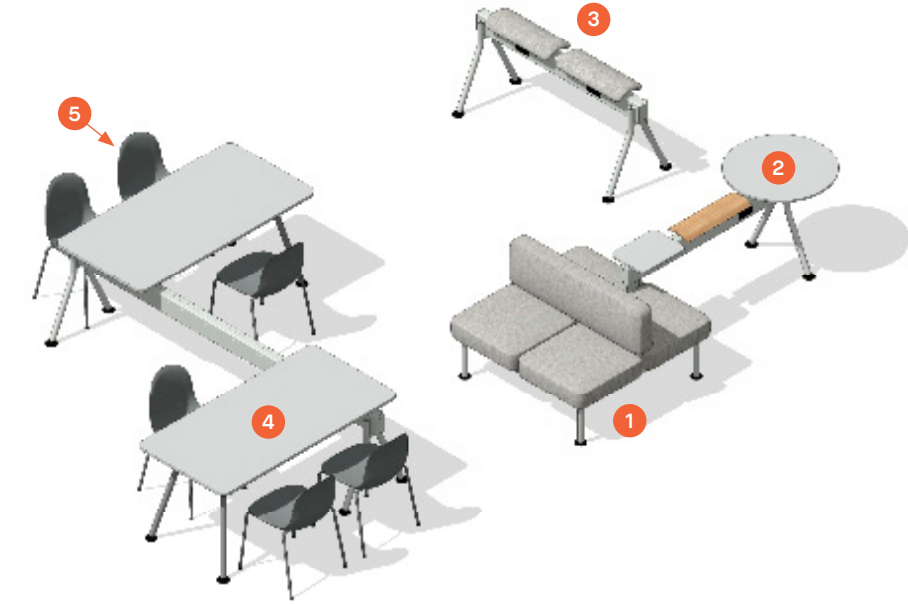

COLAB – Typical Configurations

	Code	Description	QTY	Unit Cost – $	Total – $
1	CB204B2	Back-to-Back 4-Seater	1	4,016	4,016
2	CB1SABPPLT	Beech Veneer Attachable Perch	1	3,706	3,706
3	CB2SBPF	Upholstered Perch	1	3,672	3,672
4	CB87BP6030D	87" L Beam With Attached Tables	1	5,192	5,192
5	KIN102	Plastic Shell Seat	6	462	2,772
					$19,358