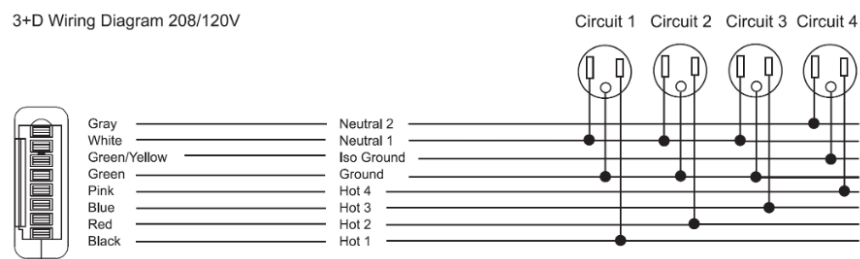

COLAB BEAM – LOW

Beech Veneer on Ply Seat

- Standard feature
- Not available

Optional feature

	CD2SBLP 2 Seat beam Beech Veneer on Ply Seats	CB3SBLP 3 Seat beam Beech Veneer on Ply Seats	CB4SBLP 4 Seat beam Beech Veneer on Ply Seats	CB6SBLP 6 Seat beam Beech Veneer on Ply Seats	CBACT Add On Coffee Table	CBPHAT Portable H/A Laptop Table
Aluminum beam finished in Smoke Gray	●	●	●	●	□	□
Steel Leg Frame finished in Honey Yellow, Forest Green, Ocean Blue, or Smoke Gray	●	●	●	●	●	□
Clear lacquered Beech veneer on Ply seat	●	●	●	●	□	□
Plastic leveling glides	●	●	●	●	□	□
Add On Coffee Table available in 1" TFL finishes	●	●	●	●	●	□
Portable H/A laptop table finished in Smoke Gray steel frame, TFL top available in 1" TFL finishes	●	●	●	●	□	●

Power option UA or UB (See table below)	+ $1,632	□	□	□	□	□
Power option UC or UD (See table below)	□	+ $2,466	□	□	□	□
Power option UE or UF (See table below)	□	□	+ $3,310	□	□	□
Power option UG or UH (See table below)	□	□	□	+ $5,140	□	□

Note: Please specify power option at the end of the product code. For example – CD2SBLP-UA

3+D Wiring Diagram 208/120V

Power options

All power options comprise of single mains power outlet with dual charging USB A & C

P Denotes power position

2 SEAT BEAM Power options	UA		UB	
3 SEAT BEAM Power options	UC		UD	
4 SEAT BEAM Power options	UE		UF	
6 SEAT BEAM Power options	UG		UH	

COLAB BEAM – LOW

Beech Veneer on Ply Seat

Fabric Grade

Beech Veneer on Ply

CB2SBLP · 2 Seat beam · Beech Veneer on Ply Seats · 19" H · 59" W x 18.5" D	3,248	
CB3SBLP · 3 Seat beam · Beech Veneer on Ply Seats · 19" H · 86" W x 18.5" D	3,738	
CB4SBLP · 4 Seat beam · Beech Veneer on Ply Seats · 19" H · 110" W x 18.5" D	4,818	
CB6SBLP · 6 Seat beam · Beech Veneer on Ply Seats · 19" H · 173" W x 18.5" D	7,604	
CBACT · Add On Coffee Table · 21" H · 22" W x 10" D · 1" TFL	584 SEE NOTE 1	
CBPHAT · Portable H/A Laptop Table · 29" – 46" H · 22" W x 14" D · Smoke Gray Steel frame	1,571	
CBFBKB · Beam Floor Fixing Bracket kit finished in Black	89	

Note 1: CBACT can be specified on both the end and mid legs

Hardwire Infeeds 8 Wire 4 Circuit For CoLab Beams

3-Prong Plug Infeeds – Single Circuit For CoLab Beams

	Length (inches)			
	72"	108"	144"	
72HWINF84-B 182 SEE NOTES 1, 2, & 3	108HWINF84-B 237 SEE NOTES 1, 2, & 3	144HWINF84-B 287 SEE NOTES 1, 2, & 3		Code Price
72-3PINF-B 182 SEE NOTES 2 & 3	108-3PINF-B 237 SEE NOTES 2 & 3	144-PINF-B 287 SEE NOTES 2 & 3		Code Price

Note 1: For CoLab with power please select an option between Plug-In or Hardwired.

All prices listed in US $

Note 2: Infeeds to be ordered per separate.

· Plug-In option, please order one Plug-In infeed per beam pack. Comes with a 20amp 3-prong plug.

· Hardwire option, capable of 13 duplex receptacles per circuit, with a total of 52 duplex receptacles if all circuits are used per single power infeed.