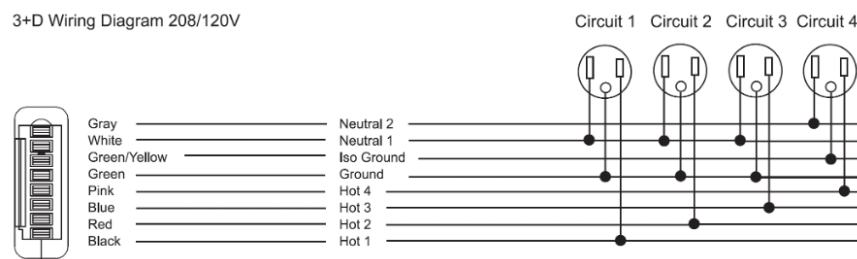

COLAB BEAM – PERCH

Fabric Seat

1. Standard feature
   - Not available
2. Optional feature

	CB2SBPF 2 Seat beam Upholstered perches	CB3SBPF 3 Seat beam Upholstered perches	CB4SBPF 4 Seat beam Upholstered perches	CB6SBPF 6 Seat beam Upholstered perches	CBACT Add On Coffee Table	CBPHAT Portable H/A Laptop Table
Aluminum beam finished in Smoke Gray	●	●	●	●	□	□
Steel Leg Frame finished in Honey Yellow, Forest Green, Ocean Blue, or Smoke Gray	●	●	●	●	●	□
Fully Upholstered Seat	●	●	●	●	□	□
Plastic leveling glides	●	●	●	●	□	□
Add On Coffee Table available in 1" TFL finishes	●	●	●	●	●	□
Portable H/A laptop table finished in Smoke Gray steel frame, TFL top available in 1" TFL finishes	●	●	●	●	□	●
Power option UA or UB (See table below)	+ $1,632	□	□	□	□	□
Power option UC or UD (See table below)	□	+ $2,466	□	□	□	□
Power option UE or UF (See table below)	□	□	+ $3,310	□	□	□
Power option UG or UH (See table below)	□	□	□	+ $5,140	□	□

Note: Please specify power option at the end of the product code. For example – CB2SBPF-UA

3+D Wiring Diagram 208/120V

Power options

All power options comprise of single mains power outlet with dual charging USB A & C

P Denotes power position

2 SEAT BEAM Power options	UA		UB	
3 SEAT BEAM Power options	UC		UD	
4 SEAT BEAM Power options	UE		UF	
6 SEAT BEAM Power options	UG		UH	

COLAB BEAM – PERCH

Fabric Seat

Fabric Grade	0	1	2	3	4	5	6	7	8	9	COM
CB2SBPF · 2 Seat beam · Upholstered perches · 19" H · 59" W x 23.5" D	-	3,672	3,692	3,719	3,756	3,801	3,845	3,929	3,964	4,035	3,672
											1.25 yds
CB3SBPF · 3 Seat beam · Upholstered perches · 19" H · 86" W x 23.5" D	-	4,451	4,480	4,519	4,571	4,635	4,699	4,818	4,868	4,970	4,451
											1.50 yds
CB4SBPF · 4 Seat beam · Upholstered perches · 19" H · 110" W x 23.5" D	-	5,293	5,328	5,375	5,437	5,515	5,591	5,734	5,794	5,916	5,293
											2 yds
CB6SBPF · 6 Seat beam · Upholstered perches · 19" H · 173" W x 23.5" D	-	8,385	8,437	8,507	8,601	8,717	8,831	9,045	9,136	9,319	8,385
											2.75 yds

CBACT · Add On Coffee Table · 21" H · 22" W x 10" D · 1" TFL	584
	SEE NOTE 1
CBPHAT · Portable H/A Laptop Table · 29" – 46" H · 22" W x 14" D · Smoke Gray Steel frame	1,571
CBFBKB · Beam Floor Fixing Bracket kit finished in Black	89

Note 1: CBACT can be specified on both the end and mid legs

Hardwire Infeeds 8 Wire 4 Circuit For CoLab Beams

3-Prong Plug Infeeds – Single Circuit For CoLab Beams

	Length (inches)		
	72"	108"	144"
72HWINF84-B 182			
SEE NOTES 1, 2, & 3			
108HWINF84-B 237			
SEE NOTES 1, 2, & 3			
144HWINF84-B 287			
SEE NOTES 1, 2, & 3			
72-3PINF-B 182			
SEE NOTES 2 & 3			
108-3PINF-B 237			
SEE NOTES 2 & 3			
144-PINF-B 287			
SEE NOTES 2 & 3			

Note 1: For CoLab with power please select an option between Plug-In or Hardwired.

All prices listed in US $

Note 2: Infeeds to be ordered per separate.

· Plug-In option, please order one Plug-In infeed per beam pack. Comes with a 20amp 3-prong plug.

· Hardwire option, capable of 13 duplex receptacles per circuit, with a total of 52 duplex receptacles if all circuits are used per single power infeed.