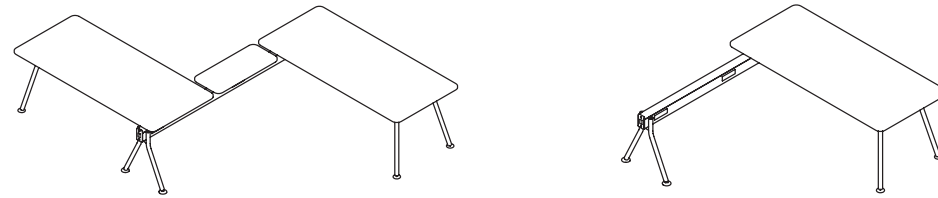

SENATOR

COLAB BEAM

COLAB

CoLab Beam

CB4SBLF

CB4SBPFT

CB4SBPFT2

CoLab Beam Table

CB87BP6030D + TFL BENCH

87" beam, 2 x 60" x 30" attach table and optional TFL bench

CB87BP6030

87" beam with 60" x 30" attach table

CoLab Easel

CoLab - Easel

Media and pinboard
65" wide

CoLab - Easel

Drywipe and pinboard
49" wide

COLAB

CoLab Seating

CB103

3 seater bench

CB103T

2 seater bench with table

CB206