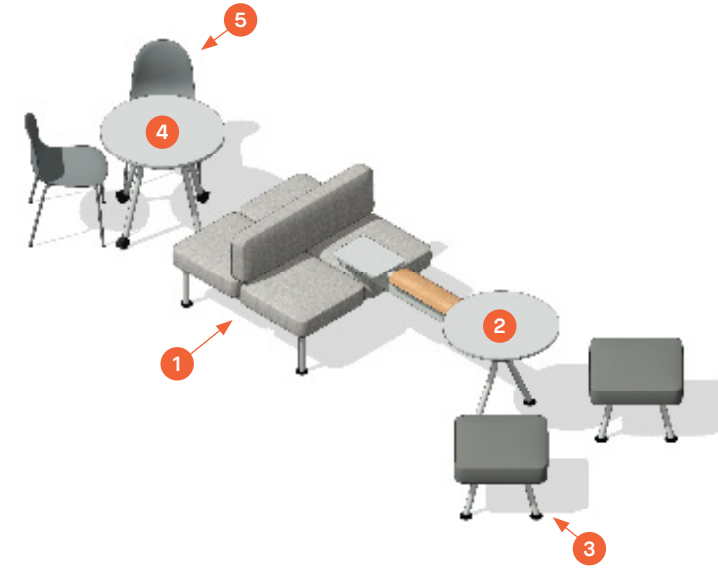

COLAB – Typical Configurations

	Code	Description	QTY	Unit Cost – $	Total – $
1	CB204B2	Back-to-Back 4-Seater	1	4,016	4,016
2	CB1SABPPLT	Beech Veneer Attachable Perch	1	3,706	3,706
3	CBOT1	Ottoman	2	865	1,730
4	CB30R	29”H Mobile Round Table	1	1,074	1,074
5	KIN102	Plastic Shell Seat	2	462	924
					$11,450