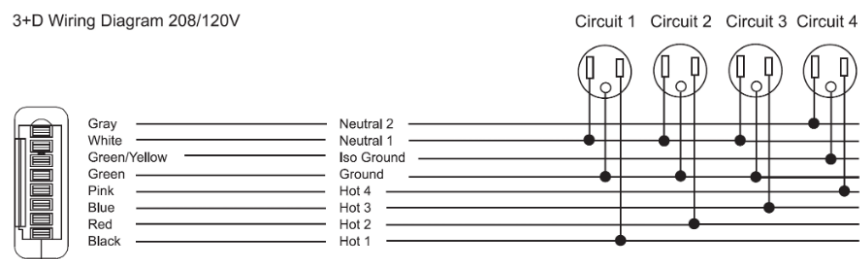

Note: Please specify power option at the end of the product code. For example – CB2SBPFT-UA

3+D Wiring Diagram 208/120V

Power options

All power options comprise of single mains power outlet with dual charging USB A & C