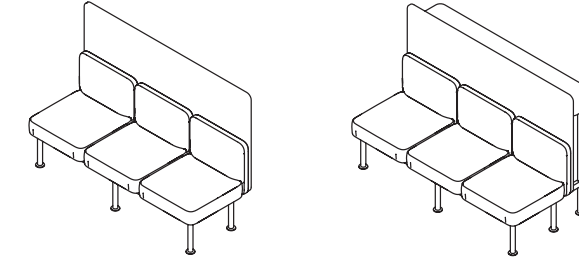

CB87BP6030D + TFL BENCH

87" beam, 2 x 60" x 30" attach table and optional TFL bench

CB87BP6030

87" beam with 60" x 30" attach table

CoLab Easel

CoLab - Easel

Media and pinboard
65" wide

CoLab - Easel

Drywipe and pinboard
49" wide

COLAB

CoLab Seating

CB103

3 seater bench

CB103T

2 seater bench with table

CB206

6 seater bench

CB103B

3 seater sofa with back

CB103BS

3 seater sofa with back and screens

CB103BST

3 seater sofa with back, screens and worktable

CoLab Tables