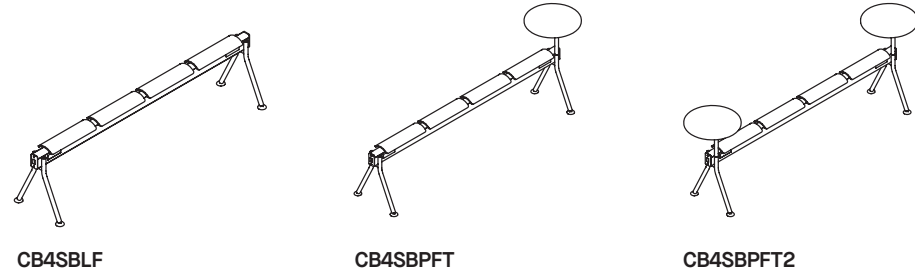

SENATOR

COLAB BEAM

COLAB

CoLab Beam

CB4SBLF

CB4SBPFT

CB4SBPFT2

CoLab Beam Table

CB87BP6030D + TFL BENCH

87" beam, 2 x 60" x 30" attach table and optional TFL bench

CB87BP6030

87" beam with 60" x 30" attach table

CoLab Easel

CoLab - Easel

Media and pinboard
65" wide

CoLab - Easel