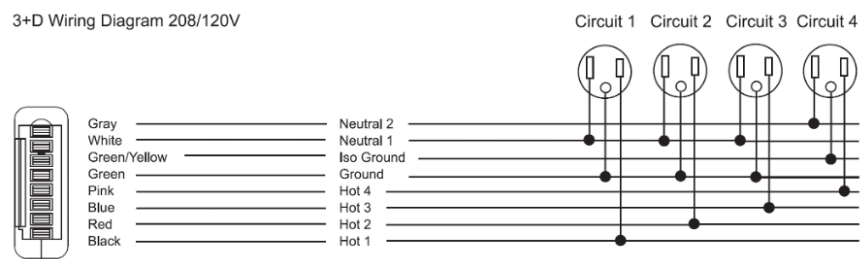

COLAB BEAM – LOW

Fabric Seat

1. Standard feature
   - Not available
2. Optional feature

	CB2SBLF 2 Seat beam Upholstered Seats	CB3SBLF 3 Seat beam Upholstered Seats	CB4SBLF 4 Seat beam Upholstered Seats	CB6SBLF 6 Seat beam Upholstered Seats	CBACT Add On Coffee Table	CBPHAT Portable H/A Laptop Table
Aluminum beam finished in Smoke Gray	●	●	●	●	□	□
Steel Leg Frame finished in Honey Yellow, Forest Green, Ocean Blue, or Smoke Gray	●	●	●	●	●	□
Fully Upholstered Seat	●	●	●	●	□	□
Plastic leveling glides	●	●	●	●	□	□
Add On Coffee Table available in 1" TFL finishes	●	●	●	●	●	□
Portable H/A laptop table finished in Smoke Gray steel frame, TFL top available in 1" TFL finishes	●	●	●	●	□	●
Power option UA or UB (See table below)	+ $1,632	□	□	□	□	□
Power option UC or UD (See table below)	□	+ $2,466	□	□	□	□
Power option UE or UF (See table below)	□	□	+ $3,310	□	□	□
Power option UG or UH (See table below)	□	□	□	+ $5,140	□	□

Note: Please specify power option at the end of the product code. For example – CB2SBLF-UA

3+D Wiring Diagram 208/120V

Power options

All power options comprise of single mains power outlet with dual charging USB A & C

● Denotes power position

2 SEAT BEAM Power options	UA		UB	
3 SEAT BEAM Power options	UC		UD	
4 SEAT BEAM Power options	UE		UF	
6 SEAT BEAM Power options	UG		UH	

COLAB BEAM – LOW

Fabric Seat

Fabric Grade	0	1	2	3	4	5	6	7	8	9	COM
CB2SBLF · 2 Seat beam · Upholstered Seats · 19" H · 59" W x 18.5" D	-	3,152	3,175	3,206	3,248	3,299	3,350	3,445	3,485	3,567	3,152
											1.25 yds
CB3SBLF · 3 Seat beam · Upholstered Seats · 19" H · 86" W x 18.5" D	-	3,606	3,638	3,681	3,738	3,809	3,879	4,010	4,066	4,177	3,606
											1.50 yds
CB4SBLF · 4 Seat beam · Upholstered Seats · 19" H · 110" W x 18.5" D	-	4,650	4,690	4,745	4,818	4,908	4,997	5,163	5,234	5,376	4,650
											2 yds
CB6SBLF · 6 Seat beam · Upholstered Seats · 19" H · 173" W x 18.5" D	-	7,353	7,414	7,495	7,604	7,740	7,784	7,950	8,021	8,163	7,353
											2.75 yds
CBACT · Add On Coffee Table · 21" H · 22" W x 10"D · 1" TFL							584				SEE NOTE 1
CBPHAT · Portable H/A Laptop Table · 29" – 46" H · 22" W x 14" D · Smoke Gray Steel frame								1,571			
CBFBKB · Beam Floor Fixing Bracket kit finished in Black											89

Note 1: CBACT can be specified on both the end and mid legs

Hardwire Infeeds 8 Wire 4 Circuit For CoLab Beams

3-Prong Plug Infeeds – Single Circuit For CoLab Beams

	Length (inches)		
	72"	108"	144"
72HWINF84-B 182			
SEE NOTES 1, 2, & 3			
108HWINF84-B 237			
SEE NOTES 1, 2, & 3			
144HWINF84-B 287			
SEE NOTES 1, 2, & 3			
72-3PINF-B 182			
SEE NOTES 2 & 3			
108-3PINF-B 237			
SEE NOTES 2 & 3			
144-PINF-B 287			
SEE NOTES 2 & 3			

Note 1: For CoLab with power please select an option between Plug-In or Hardwired.

All prices listed in US $

Note 2: Infeeds to be ordered per separate.

· Plug-In option, please order one Plug-In infeed per beam pack. Comes with a 20amp 3-prong plug.

· Hardwire option, capable of 13 duplex receptacles per circuit, with a total of 52 duplex receptacles if all circuits are used per single power infeed.