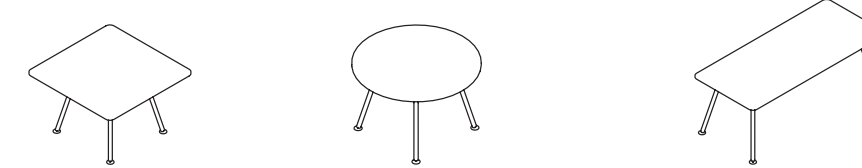

CB87BP6030D + TFL BENCH

87" beam, 2 x 60" x 30" attach table and optional TFL bench

CB87BP6030

87" beam with 60" x 30" attach table

CoLab Easel

CoLab - Easel

Media and pinboard
65" wide

CoLab - Easel

Drywipe and pinboard
49" wide

COLAB

CoLab Seating

CB103

3 seater bench

CB103T

2 seater bench with table

CB206

6 seater bench

CB103B

3 seater sofa with back

CB103BS

3 seater sofa with back and screens

CB103BST

3 seater sofa with back, screens and worktable

CoLab Tables

CB48SQ

48" x 48" square table
29" h

CB48R

48" x 48" square table
29" h

CB7836R

36" x 78" rectangle table
29" h

COLAB – ASSOCIATED PRODUCTS

Framed