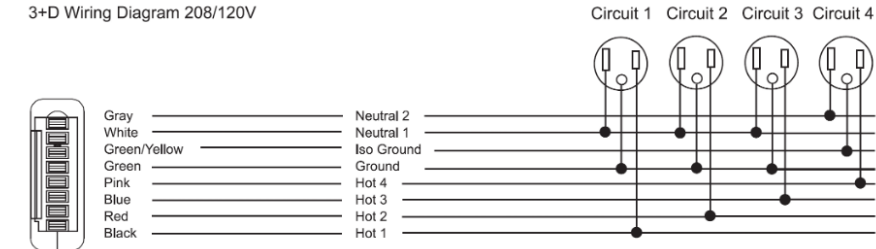

COLAB BEAM – PERCH

Fabric Seat & End Tables

	CB2SBPFT2	CB3SBPFT2	CB4SBPFT2	CB6SBPFT2	CB6SBPFT3	CBPHAT
	2 Seat beam Upholstered perches, 2 End Tables	3 Seat beam Upholstered perches, 2 End Tables	4 Seat beam Upholstered perches, 2 End Tables	6 Seat beam Upholstered perches, 2 End Tables	6 Seat beam Upholstered perches, 2 End Tables, 1 Central	Portable H/A Laptop Table
● Standard feature □ Not available Optional feature						
Aluminum beam finished in Smoke Gray	●	●	●	●	●	□
Steel Leg Frame finished in Honey Yellow, Forest Green, Ocean Blue, or Smoke Gray	●	●	●	●	●	□
End / Central tables finished in 1" TFL	●	●	●	●	●	□
Fully Upholstered Seat	●	●	●	●	●	□
Plastic leveling glides	●	●	●	●	●	□
Add On Coffee Table available in 1" TFL finishes	●	●	●	●	●	□
Portable H/A laptop table finished in Smoke Gray steel frame, TFL top available in 1" TFL finishes	●	●	●	●	●	●

Power option UA or UB (See table below)	+ $1,632	□	□	□	□	□
Power option UC or UD (See table below)	□	+ $2,466	□	□	□	□
Power option UE or UF (See table below)	□	□	+ $3,310	□	□	□
Power option UG or UH (See table below)	□	□	□	+ $5,140	+ $5,140	□

Note: Please specify power option at the end of the product code. For example – CB2SBPFT2-UA

Power options

All power options comprise of single mains power outlet with dual charging USB A & C

P Denotes power position

2 SEAT BEAM Power options	UA		UB	
3 SEAT BEAM Power options	UC		UD	
4 SEAT BEAM Power options	UE		UF	
6 SEAT BEAM Power options	UG		UH	

COLAB BEAM – PERCH

Fabric Seat & End Tables

Fabric Grade	0	1	2	3	4	5	6	7	8	9	COM
CB2SBPFT2 · 2 Seat beam · Upholstered perches · 28" H · 77" W x 23.5" D · 2 End Tables*	-	4,366	4,386	4,413	4,450	4,495	4,540	4,623	4,658	4,729	4,366 1.25 yds
CB3SBPFT2 · 3 Seat beam · Upholstered perches · 28" H · 103" W x 23.5" D · 2 End Tables*	-	5,145	5,174	5,213	5,265	5,330	5,393	5,512	5,563	5,664	5,145 1.50 yds
CB4SBPFT2 · 4 Seat beam · Upholstered perches · 28" H · 128" W x 23.5" D · 2 End Tables*	-	5,988	6,022	6,069	6,131	6,209	6,285	6,428	6,488	6,610	5,988 2 yds
CB6SBPFT2 · 6 Seat beam · Upholstered perches · 28" H · 191" W x 23.5" D · 2 End Tables*	-	9,079	9,131	9,201	9,295	9,411	9,525	9,739	9,830	10,013	9,079 2.75 yds
CB6SBPFT3 · 6 Seat beam · Upholstered perches · 28" H · 191" W x 23.5" D · 2 End Tables* · 1 Central Table*	-	9,426	9,478	9,548	9,642	9,758	9,873	10,086	10,177	10,360	9,426 2.75 yds

*End & Central tables = 41" H x 24" dia

CBPHAT · Portable H/A Laptop Table · 29" – 46" H · 22" W x 14" D · Smoke Gray Steel frame	1,571
CBFBKB · Beam Floor Fixing Bracket kit finished in Black	89

Hardwire Infeeds 8 Wire 4 Circuit For CoLab Beams

3-Prong Plug Infeeds – Single Circuit For CoLab Beams

	Length (inches)		
	72"	108"	144"
72HWINF84-B 182			
SEE NOTES 1, 2, & 3			
108HWINF84-B 237			
SEE NOTES 1, 2, & 3			
144HWINF84-B 287			
SEE NOTES 1, 2, & 3			
72-3PINF-B 182			
SEE NOTES 2 & 3			
108-3PINF-B 237			
SEE NOTES 2 & 3			
144-PINF-B 287			
SEE NOTES 2 & 3			

Note 1: For CoLab with power please select an option between Plug-In or Hardwired.

All prices listed in US $

Note 2: Infeeds to be ordered per separate.

- Plug-In option, please order one Plug-In infeed per beam pack. Comes with a 20amp 3-prong plug.
- Hardwire option, capable of 13 duplex receptacles per circuit, with a total of 52 duplex receptacles if all circuits are used per single power infeed.

Note 3: Receptacle: Simplex & Smart USB A+C, receptacle rated @ 15amp, USB-A @ 18w and USB-C @ 20w