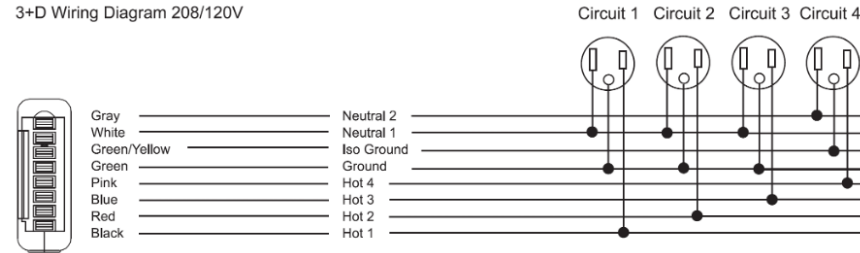

COLAB BEAM – PERCH

Beech Veneer on Ply perches with End Table

1. Standard feature
   - Not available
2. Optional feature

	CB2SBPPT 2 Seat beam Beech Veneer on Ply Perches, End Table	CB3SBPPT 3 Seat beam Beech Veneer on Ply perches, End Table	CB4SBPPT 4 Seat beam Beech Veneer on Ply perches, End Table	CB6SBPPT 6 Seat beam Beech Veneer on Ply perches, End Table	CBACT Add On Coffee Table	CBPHAT Portable H/A Laptop Table
Aluminum beam finished in Smoke Gray	●	●	●	●	□	□
Steel Leg Frame finished in Honey Yellow, Forest Green, Ocean Blue, or Smoke Gray	●	●	●	●	●	□
End table finished in 1" TFL	●	●	●	●	□	□
Clear lacquered Beech veneer on Ply perches	●	●	●	●	□	□
Plastic leveling glides	●	●	●	●	□	□
Add On Coffee Table available in 1" TFL finishes	●	●	●	●	●	□
Portable H/A laptop table finished in Smoke Gray steel frame, TFL top available in 1" TFL finishes	●	●	●	●	□	●
Power option UA or UB (See table below)	+$1,632	□	□	□	□	□
Power option UC or UD (See table below)	□	+$2,466	□	□	□	□
Power option UE or UF (See table below)	□	□	+$3,310	□	□	□
Power option UG or UH (See table below)	□	□	□	+$5,140	□	□

Note: Please specify power option at the end of the product code. For example – CB2SBPPT-UA

Power options

All power options comprise of single mains power outlet with dual charging USB A & C

P Denotes power position

2 SEAT BEAM Power options	UA		UB	
3 SEAT BEAM Power options	UC		UD	
4 SEAT BEAM Power options	UE		UF	
6 SEAT BEAM Power options	UG		UH	

COLAB BEAM – PERCH

Beech Veneer on Ply perches with End Table

	Beech Veneer on Ply
CB2SBPPT · 2 Seat beam · Beech Veneer on Ply perches · 19" H · 68" W x 23.5" D · End Table*	3,573
CB3SBPPT · 3 Seat beam · Beech Veneer on Ply perches · 28" H · 94" W x 23.5" D · End Table*	4,381
CB4SBPPT · 4 Seat beam · Beech Veneer on Ply perches · 28" H · 119" W x 23.5" D · End Table*	5,112
CB6SBPPT · 6 Seat beam · Beech veneer on Ply perches · 28" H · 182" W x 23.5" D · End Table*	7,873
CBACT · Add On Coffee Table · 21" H · 22" W x 10" D · 1" TFL	584 SEE NOTE 1
CBPHAT · Portable H/A Laptop Table · 29" – 46" H · 22" W x 14" D · Smoke Gray Steel frame	1,571
CBFBKB · Beam Floor Fixing Bracket kit finished in Black	89

*End table = 40" H x 24" dia

Note 1: CBACT can be specified on both the end and mid legs

Hardwire Infeeds 8 Wire 4 Circuit For CoLab Beams

3-Prong Plug Infeeds – Single Circuit For CoLab Beams

	Length (inches)		
	72"	108"	144"
72HWINF84-B 182 SEE NOTES 1, 2, & 3	108HWINF84-B 237 SEE NOTES 1, 2, & 3	144HWINF84-B 287 SEE NOTES 1, 2, & 3	Code Price
72-3PINF-B 182 SEE NOTES 2 & 3	108-3PINF-B 237 SEE NOTES 2 & 3	144-PINF-B 287 SEE NOTES 2 & 3	Code Price

Note 1: For CoLab with power please select an option between Plug-In or Hardwired.

All prices listed in US $

Note 2: Infeeds to be ordered per separate.

- Plug-In option, please order one Plug-In infeed per beam pack. Comes with a 20amp 3-prong plug.
- Hardwire option, capable of 13 duplex receptacles per circuit, with a total of 52 duplex receptacles if all circuits are used per single power infeed.

Note 3: Receptacle: Simplex & Smart USB A+C, receptacle rated @ 15amp, USB-A @ 18w and USB-C @ 20w