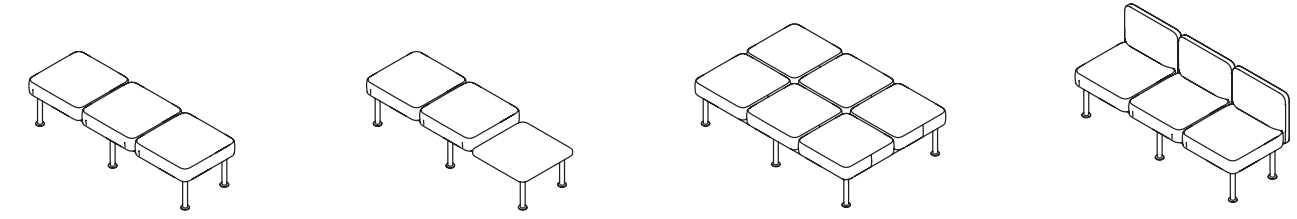

CB87BP6030D + TFL BENCH

87" beam, 2 x 60" x 30" attach table and optional TFL bench

CB87BP6030

87" beam with 60" x 30" attach table

CoLab Easel

CoLab - Easel

Media and pinboard
65" wide

CoLab - Easel

Drywipe and pinboard
49" wide

COLAB

CoLab Seating

CB103

3 seater bench

CB103T

2 seater bench with table

CB206

6 seater bench

CB103B

3 seater sofa with back

CB103BS

3 seater sofa with back and screens

CB103BST

3 seater sofa with back, screens and worktable

CoLab Tables