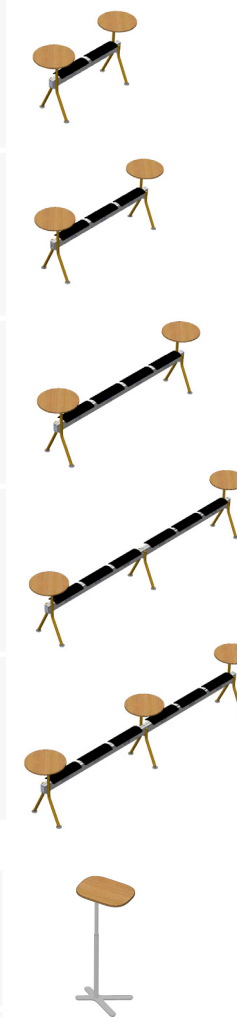

COLAB BEAM – PERCH

Fabric Seat & End Tables

	CB2SBPFT2	CB3SBPFT2	CB4SBPFT2	CB6SBPFT2	CB6SBPFT3	CBPHAT
	2 Seat beam Upholstered perches, 2 End Tables	3 Seat beam Upholstered perches, 2 End Tables	4 Seat beam Upholstered perches, 2 End Tables	6 Seat beam Upholstered perches, 2 End Tables	6 Seat beam Upholstered perches, 2 End Tables, 1 Central	Portable H/A Laptop Table
● Standard feature □ Not available Optional feature						
Aluminum beam finished in Smoke Gray	●	●	●	●	●	□
Steel Leg Frame finished in Honey Yellow, Forest Green, Ocean Blue, or Smoke Gray	●	●	●	●	●	□
End / Central tables finished in 1" TFL	●	●	●	●	●	□
Fully Upholstered Seat	●	●	●	●	●	□
Plastic leveling glides	●	●	●	●	●	□
Add On Coffee Table available in 1" TFL finishes	●	●	●	●	●	□
Portable H/A laptop table finished in Smoke Gray steel frame, TFL top available in 1" TFL finishes	●	●	●	●	●	●

Power option UA or UB (See table below)	+ $1,632	□	□	□	□	□
Power option UC or UD (See table below)	□	+ $2,466	□	□	□	□
Power option UE or UF (See table below)	□	□	+ $3,310	□	□	□
Power option UG or UH (See table below)	□	□	□	+ $5,140	+ $5,140	□

Note: Please specify power option at the end of the product code. For example – CB2SBPFT2-UA

Power options

All power options comprise of single mains power outlet with dual charging USB A & C

P Denotes power position

2 SEAT BEAM Power options	UA		UB	
3 SEAT BEAM Power options	UC		UD	
4 SEAT BEAM Power options	UE		UF	
6 SEAT BEAM Power options	UG		UH	

COLAB BEAM – PERCH

Fabric Seat & End Tables