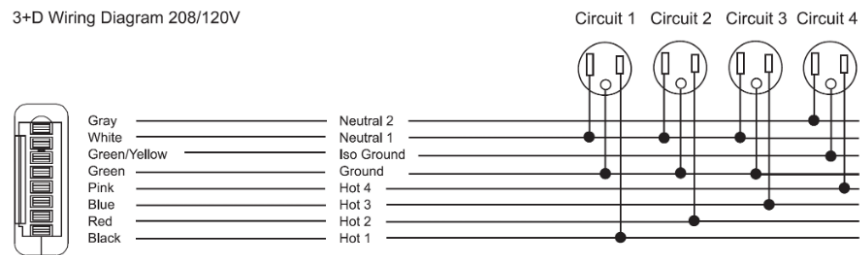

COLAB BEAM – PERCH

Fabric Soft Seating Attached Beam

● Standard feature
□ Not available

Optional feature

	CB1SABPFLT 1 Upholstered perch beam, Low Table	CB2SABPFLT 2 Upholstered perches beam, Low Table	CB3SABPFLT 3 Upholstered perches beam, Low Table	CB1SABPFHT 1 Upholstered perch beam, High Table	CB2SABPFHT 2 Upholstered perches beam, High Table	CB3SABPFHT 3 Upholstered perches beam, High Table
Aluminum beam finished in Smoke Gray	●	●	●	●	●	□
Steel Leg Frame finished in Honey Yellow, Forest Green, Ocean Blue, or Smoke Gray	●	●	●	●	●	□
Low & High End Tables finished in 1" TFL	●	●	●	●	●	□
Fully Upholstered Seat	●	●	●	●	●	□
Plastic leveling glides	●	●	●	●	●	□
Add On Coffee Table available in 1" TFL finishes	●	●	●	●	●	□

Power option UA or UB (See table below)	+ $1,632	□	□	+ $1,632	□	□
Power option UC or UD (See table below)	□	+ $2,466	□	□	+ $2,466	□
Power option UE or UF (See table below)	□	□	+ $3,310	□	□	+ $3,310

Note: Please specify power option at the end of the product code. For example – CB1SABPFLT-UA

3+D Wiring Diagram 208/120V

Power options

All power options comprise of single mains power outlet with dual charging USB A & C

P Denotes power position

1 SEAT BEAM Power options	UA		UB	
2 SEAT BEAM Power options	UC		UD	
3 SEAT BEAM Power options	UE		UF	

COLAB BEAM – PERCH

Fabric Soft Seating Attached Beam

Fabric Grade	0	1	2	3	4	5	6	7	8	9	COM	
CB1SABPFLT · 1 Upholstered perch beam · 62" W from Seat to end of table · Low Table* · Table finish will match table top***	-	3,036	3,048	3,063	3,084	3,110	3,135	3,183	3,203	3,244	3,036	0.75 yds
CB2SABPFLT · 2 Upholstered perches beam · 87" W from Seat to end of table · Low Table* · Table finish will match table top***	-	4,968	4,988	5,015	5,052	5,097	5,141	5,224	5,259	5,331	4,968	1.25 yds
CB3SABPFLT · 3 Upholstered perches beam · 113" W from Seat to end of table · Low Table* · Table finish will match table top***	-	5,660	5,689	5,728	5,789	5,845	5,908	6,028	6,079	6,181	5,660	1.50 yds
CB1SABPFHT · 1 Upholstered perch beam · 56" W from Seat to end of table · High Table** · Table finish will match table top***	-	2,704	2,716	2,731	2,752	2,778	2,804	2,851	2,871	2,912	2,704	0.75 yds
CB2SABPFHT · 2 Upholstered perches beam · 81" W from Seat to end of table · High Table** · Table finish will match table top***	-	4,636	4,656	4,683	4,720	4,765	4,809	4,893	4,928	4,998	4,636	1.25 yds
CB3SABPFHT · 3 Upholstered perches beam · 107" W from Seat to end of table · High Table** · Table finish will match table top***	-	5,328	5,358	5,396	5,448	5,513	5,577	5,695	5,746	5,848	5,328	1.50 yds

* Low End Tables = 29" H x 30" dia
** High End Tables = 41" H x 24" dia
*** Table = 12" W x 16" L

All prices listed in US $

Hardwire Infeeds 8 Wire 4 Circuit For CoLab Beams

3-Prong Plug Infeeds – Single Circuit For CoLab Beams

	Length (inches)			
	72"	108"	144"	
72HWINF84-B 182 SEE NOTES 1, 2, & 3				Code Price
108HWINF84-B 237 SEE NOTES 1, 2, & 3				
144HWINF84-B 287 SEE NOTES 1, 2, & 3				Code Price
72-3PINF-B 182 SEE NOTES 2 & 3				
108-3PINF-B 237 SEE NOTES 2 & 3				Code Price
144-PINF-B 287 SEE NOTES 2 & 3				

Note 1: For CoLab with power please select an option between Plug-In or Hardwired.

All prices listed in US $

Note 2: Infeeds to be ordered per separate.

- Plug-In option, please order one Plug-In infeed per beam pack. Comes with a 20amp 3-prong plug.
- Hardwire option, capable of 13 duplex receptacles per circuit, with a total of 52 duplex receptacles if all circuits are used per single power infeed.

Note 3: Receptacle: Simplex & Smart USB A+C, receptacle rated @ 15amp, USB-A @ 18w and USB-C @ 20w