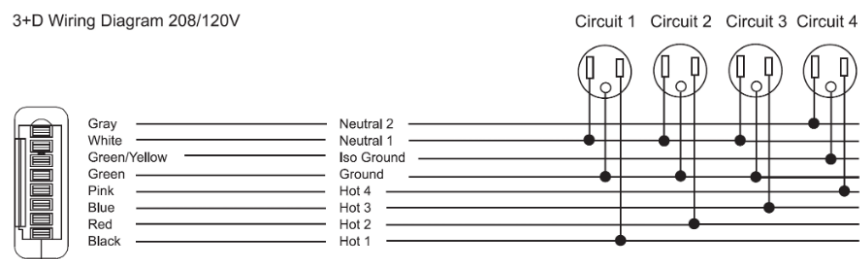

Note: Please specify power option at the end of the product code. For example – CB2SBPP-UA

3+D Wiring Diagram 208/120V

Power options

All power options comprise of single mains power outlet with dual charging USB A & C