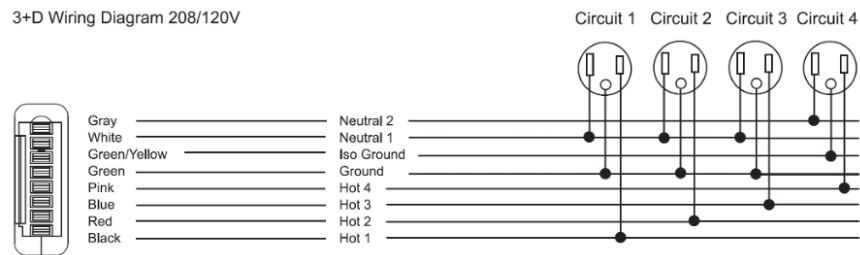

COLAB BEAM – PERCH

Beech Veneer on Ply Soft Seating Attached Beam

● Standard feature

□ Not available

Optional feature

	CB1SABPPLT	CB2SABPPLT	CB3SABPPLT	CB1SABPPHT	CB2SABPPHT	CB3SABPPHT
Aluminum beam finished in Smoke Gray	●	●	●	●	●	□
Steel Leg Frame finished in Honey Yellow, Forest Green, Ocean Blue, or Smoke Gray	●	●	●	●	●	□
Low & High End Tables finished in 1" TFL	●	●	●	●	●	□
Clear lacquered Beech veneer on Ply perches	●	●	●	●	●	□
Plastic leveling glides	●	●	●	●	●	□
Add On Coffee Table available in 1" TFL finishes	●	●	●	●	●	□

Power option UA or UB (See table below)	+ $1,632	□	□	+ $1,632	□	□
Power option UC or UD (See table below)	□	+ $2,466	□	□	+ $2,466	□
Power option UE or UF (See table below)	□	□	+ $3,310	□	□	+ $3,310

Note: Please specify power option at the end of the product code. For example – CB1SABPPLT-UA

3+D Wiring Diagram 208/120V

Power options

All power options comprise of single mains power outlet with dual charging USB A & C

P Denotes power position

1 SEAT BEAM Power options	UA 	UB
2 SEAT BEAM Power options	UC 	UD
3 SEAT BEAM Power options	UE 	UF

COLAB BEAM – PERCH

Beech Veneer on Ply Soft Seating Attached Beam

Beech Veneer on Ply

CB1SABPPLT · 1 Beech Veneer Ply perch beam · 62" W from Seat to end of table · Low Table* · Tablet finish will match table top***	3,706	
CB2SABPPLT · 2 Beech Veneer Ply perches beam · 87" W from Seat to end of table · Low Table* · Tablet finish will match table top***	4,522	
CB3SABPPLT · 3 Beech Veneer Ply perches beam · 113" W from Seat to end of table · Low Table* · Tablet finish will match table top***	5,243	
CB1SABPPHT · 1 Beech Veneer Ply perch beam · 56" W from Seat to end of table · High Table** · Tablet finish will match table top***	2,521	
CB2SABPPHT · 2 Beech Veneer Ply perches beam · 81" W from Seat to end of table · High Table** · Tablet finish will match table top***	4,190	
CB3SABPPHT · 3 Beech Veneer Ply perches beam · 107" W from Seat to end of table · High Table** · Tablet finish will match table top***	4,911	

* Low End Tables = 29" H x 30" dia
** High End Tables = 41" H x 24" dia
*** Tablet = 12" W x 16" L

All prices listed in US $

Hardwire Infeeds 8 Wire 4 Circuit For CoLab Beams

3-Prong Plug Infeeds – Single Circuit For CoLab Beams

	Length (inches)		
	72"	108"	144"
72HWINF84-B 182 SEE NOTES 1, 2, & 3	108HWINF84-B 237 SEE NOTES 1, 2, & 3	144HWINF84-B 287 SEE NOTES 1, 2, & 3	Code Price
72-3PINF-B 182 SEE NOTES 2 & 3	108-3PINF-B 237 SEE NOTES 2 & 3	144-PINF-B 287 SEE NOTES 2 & 3	Code Price

Note 1: For CoLab with power please select an option between Plug-In or Hardwired.

All prices listed in US $

Note 2: Infeeds to be ordered per separate.

- Plug-In option, please order one Plug-In infeed per beam pack. Comes with a 20amp 3-prong plug.
- Hardwire option, capable of 13 duplex receptacles per circuit, with a total of 52 duplex receptacles if all circuits are used per single power infeed.

Note 3: Receptacle: Simplex & Smart USB A+C, receptacle rated @ 15amp, USB-A @ 18w and USB-C @ 20w