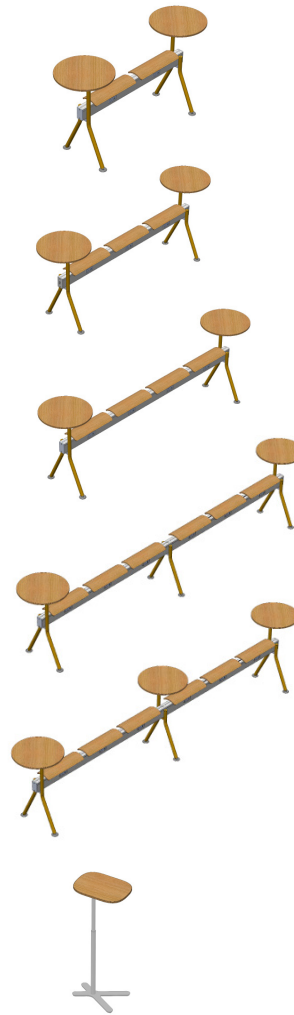

Length (inches)		
	72"	108"	144"
Hardwire Infeeds 8 Wire 4 Circuit For CoLab Beams	72HWINF84-B 182 SEE NOTES 1, 2, & 3	108HWINF84-B 237 SEE NOTES 1, 2, & 3	144HWINF84-B 287 SEE NOTES 1, 2, & 3
3-Prong Plug Infeeds – Single Circuit For CoLab Beams	72-3PINF-B 182 SEE NOTES 2 & 3	108-3PINF-B 237 SEE NOTES 2 & 3	144-PINF-B 287 SEE NOTES 2 & 3

Note 1: For CoLab with power please select an option between Plug-In or Hardwired.

All prices listed in US $

Note 2: Infeeds to be ordered per separate.

- Plug-In option, please order one Plug-In infeed per beam pack. Comes with a 20amp 3-prong plug.
- Hardwire option, capable of 13 duplex receptacles per circuit, with a total of 52 duplex receptacles if all circuits are used per single power infeed.

Note 3: Receptacle: Simplex & Smart USB A+C, receptacle rated @ 15amp, USB-A @ 18w and USB-C @ 20w