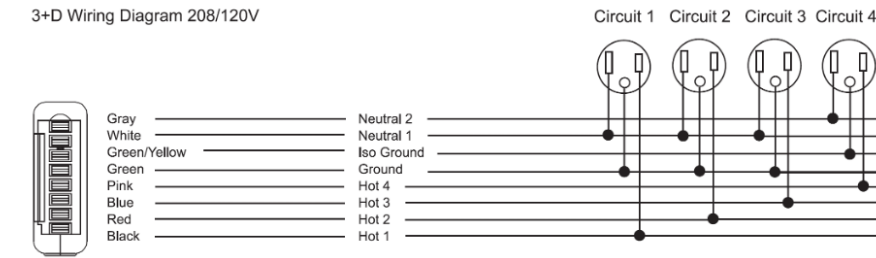

COLAB BEAM – PERCH

Beam

1. Standard feature
   - Not available
2. Optional feature

	CB59BP 59" W Beam	CB87BP 87" W Beam	CB110BP 110" W Beam	CB173BP 173" W Beam
Aluminum beam finished in Smoke Gray	●	●	●	●
Steel Leg Frame finished in Honey Yellow, Forest Green, Ocean Blue, or Smoke Gray	●	●	●	●
Plastic leveling glides	●	●	●	●
Power option UA or UB (See table below)	+ $1,632	□	□	□
Power option UC or UD (See table below)	□	+ $2,466	□	□
Power option UE or UF (See table below)	□	□	+ $3,310	□
Power option UG or UH (See table below)	□	□	□	+ $5,140

Note: Please specify power option at the end of the product code. For example – CP59BP-UA

3+D Wiring Diagram 208/120V

Power options

All power options comprise of single mains power outlet with dual charging USB A & C

● Denotes power position

59" W BEAM Power options	UA		UB	
87" W BEAM Power options	UC		UD	
110" W BEAM Power options	UE		UF	
173" W BEAM Power options	UG		UH	

COLAB BEAM – PERCH

Beam

CB59BP · Beam · 26" H · 59" W x 23.5" D	2,145
CB87BP · Beam · 26" H · 87" W x 23.5" D	2,477
CB110BP · Beam · 26" H · 110" W x 23.5" D	2,722
CB173BP · Beam · 26" H · 173" W x 23.5" D	4,308