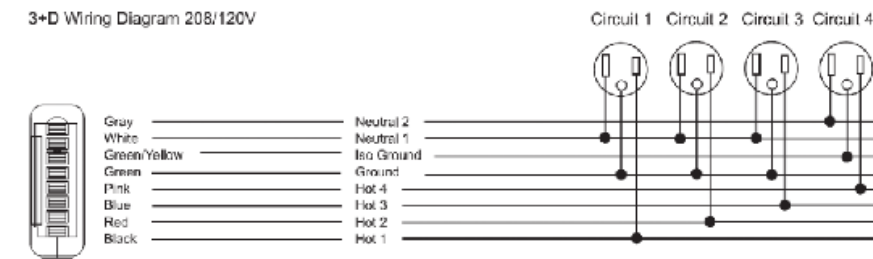

COLAB BEAM – PERCH

Beech Veneer on Ply Soft Seating Attached Beam

1. Standard feature
   - Not available
2. Optional feature

	CB1SABPPLT	CB2SABPPLT	CB3SABPPLT	CB1SABPPHT	CB2SABPPHT	CB3SABPPHT
	1 Beech Veneer on Ply perch beam, Low Table	2 Beech Veneer on Ply perches beam, Low Table	3 Beech Veneer on Ply perches beam, Low Table	1 Beech Veneer on Ply perch beam, High Table	2 Beech Veneer on Ply perches beam, High Table	3 Beech Veneer on Ply perches beam, High Table
Aluminum beam finished in Smoke Gray	●	●	●	●	●	□
Steel Leg Frame finished in Honey Yellow, Forest Green, Ocean Blue, or Smoke Gray	●	●	●	●	●	□
Low & High End Tables finished in 1" TFL	●	●	●	●	●	□
Clear lacquered Beech veneer on Ply perches	●	●	●	●	●	□
Plastic leveling glides	●	●	●	●	●	□
Add On Coffee Table available in 1" TFL finishes	●	●	●	●	●	□

Power option UA or UB (See table below)	+ $1,632	□	□	+ $1,632	□	□
Power option UC or UD (See table below)	□	+ $2,466	□	□	+ $2,466	□
Power option UE or UF (See table below)	□	□	+ $3,310	□	□	+ $3,310

Note: Please specify power option at the end of the product code. For example – CB1SABPPLT-UA

3-D Wiring Diagram 208/120V

Power options

All power options comprise of single mains power outlet with dual charging USB A & C

P Denotes power position

1 SEAT BEAM Power options	UA		UB	
2 SEAT BEAM Power options	UC		UD	
3 SEAT BEAM Power options	UE		UF	

COLAB BEAM – PERCH

Beech Veneer on Ply Soft Seating Attached Beam

	Beech Veneer on Ply	
CB1SABPPLT · 1 Beech Veneer Ply perch beam · 62" W from Seat to end of table · Low Table* · Tablet finish will match table top***	3,706	
CB2SABPPLT · 2 Beech Veneer Ply perches beam · 87" W from Seat to end of table · Low Table* · Tablet finish will match table top***	4,522	
CB3SABPPLT · 3 Beech Veneer Ply perches beam · 113" W from Seat to end of table · Low Table* · Tablet finish will match table top***	5,243	
CB1SABPPHT · 1 Beech Veneer Ply perch beam · 56" W from Seat to end of table · High Table** · Tablet finish will match table top***	2,521	
CB2SABPPHT · 2 Beech Veneer Ply perches beam · 81" W from Seat to end of table · High Table** · Tablet finish will match table top***	4,190	
CB3SABPPHT · 3 Beech Veneer Ply perches beam · 107" W from Seat to end of table · High Table** · Tablet finish will match table top***	4,911	

* Low End Tables = 29" H x 30" dia
** High End Tables = 41" H x 24" dia
*** Tablet = 12" W x 16" L

All prices listed in US $

Hardwire Infeeds 8 Wire 4 Circuit For CoLab Beams

3-Prong Plug Infeeds – Single Circuit For CoLab Beams

	Length (inches)			
	72"	108"	144"	
72HWINF84-B 182 SEE NOTES 1, 2, & 3	108HWINF84-B 237 SEE NOTES 1, 2, & 3	144HWINF84-B 287 SEE NOTES 1, 2, & 3	Code Price	
72-3PINF-B 182	108-3PINF-B 237	144-PINF-B 287	Code Price	

Note 1: For CoLab with power please select an option between Plug-In or Hardwired.

All prices listed in US $

Note 2: Infeeds to be ordered per separate.

- Plug-In option, please order one Plug-In infeed per beam pack. Comes with a 20amp 3-prong plug.
- Hardwire option, capable of 13 duplex receptacles per circuit, with a total of 52 duplex receptacles if all circuits are used per single power infeed.

Note 3: Receptacle: Simplex & Smart USB A+C, receptacle rated @ 15amp, USB-A @ 18w and USB-C @ 20w