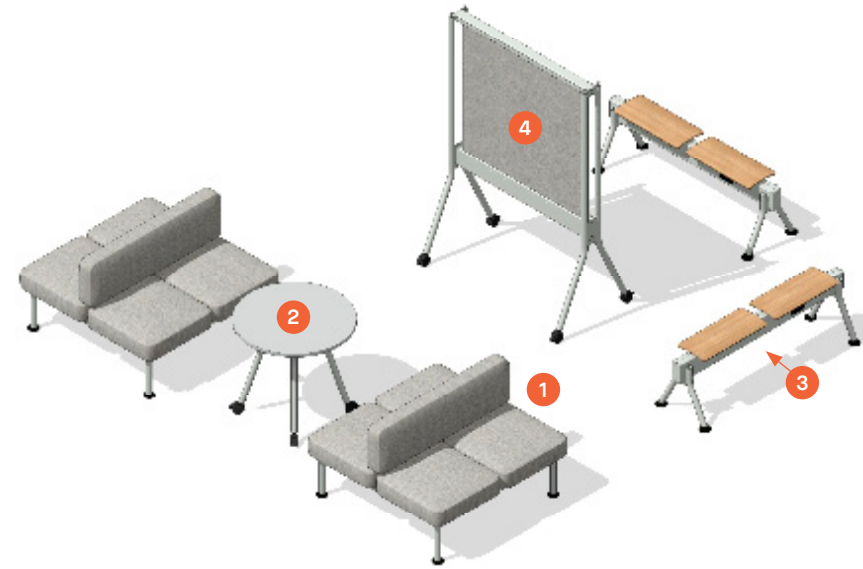

COLAB – Typical Configurations

	Code	Description	QTY	Unit Cost – $	Total – $
1	CB204B2	Back-to-Back 4-Seater	2	4,016	8,032
2	CB30R	29"H Mobile Round Table	1	1,074	1,074
3	CB2SBLP	Veneer Low Bench	2	3,248	6,496
4	CB7349P	49"W Mobile Pinboard	1	4,746	4,746
					$20,348