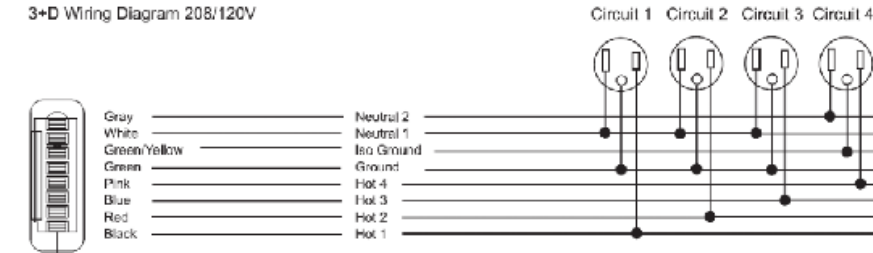

COLAB BEAM – PERCH

Fabric Seat & End Tables

- Standard feature
- Not available
- Optional feature

	CB2SBPFT2	CB3SBPFT2	CB4SBPFT2	CB6SBPFT2	CB6SBPFT3	CBPHAT
	2 Seat beam Upholstered perches, 2 End Tables	3 Seat beam Upholstered perches, 2 End Tables	4 Seat beam Upholstered perches, 2 End Tables	6 Seat beam Upholstered perches, 2 End Tables	6 Seat beam Upholstered perches, 2 End Tables, 1 Central	Portable H/A Laptop Table
Aluminum beam finished in Smoke Gray	●	●	●	●	●	□
Steel Leg Frame finished in Honey Yellow, Forest Green, Ocean Blue, or Smoke Gray	●	●	●	●	●	□
End / Central tables finished in 1" TFL	●	●	●	●	●	□
Fully Upholstered Seat	●	●	●	●	●	□
Plastic leveling glides	●	●	●	●	●	□
Add On Coffee Table available in 1" TFL finishes	●	●	●	●	●	□
Portable H/A laptop table finished in Smoke Gray steel frame, TFL top available in 1" TFL finishes	●	●	●	●	●	●
Power option UA or UB (See table below)	+$1,632	□	□	□	□	□
Power option UC or UD (See table below)	□	+$2,466	□	□	□	□
Power option UE or UF (See table below)	□	□	+$3,310	□	□	□
Power option UG or UH (See table below)	□	□	□	+$5,140	+$5,140	□

Note: Please specify power option at the end of the product code. For example – CB2SBPFT2-UA