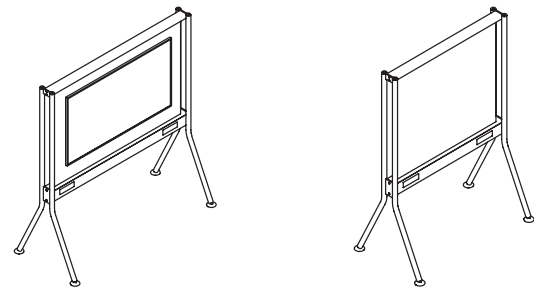

SENATOR

COLAB BEAM

COLAB

CoLab Beam

CB4SBLF

CB4SBPFT

CB4SBPFT2

CoLab Beam Table

CB87BP6030D + TFL BENCH

87" beam, 2 x 60" x 30" attach table and optional TFL bench

CB87BP6030

87" beam with 60" x 30" attach table

CoLab Easel

CoLab - Easel

Media and pinboard
65" wide

CoLab - Easel