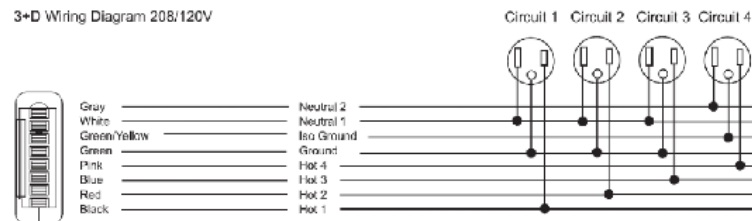

COLAB BEAM – PERCH

Beech Veneer on Ply perches with End Tables

- Standard feature
- Not available

Optional feature

	CB2SBPPT2 2 Seat beam Beech Veneer on Ply perches, 2 End Tables	CB3SBPPT2 3 Seat beam Beech Veneer on Ply perches, 2 End Tables	CB4SBPPT2 4 Seat beam Beech Veneer on Ply perches, 2 End Tables	CB6SBPPT2 6 Seat beam Beech Veneer on Ply perches, 2 End Tables	CB6SBPPT3 6 Seat beam Beech Veneer on Ply perches, 2 End Tables, 1 Central	CBPHAT Portable H/A Laptop Table
Aluminum beam finished in Smoke Gray	●	●	●	●	●	□
Steel Leg Frame finished in Honey Yellow, Forest Green, Ocean Blue, or Smoke Gray	●	●	●	●	●	□
End / Central tables finished in 1" TFL	●	●	●	●	●	□
Clear lacquered Beech veneer on Ply perches	●	●	●	●	●	□
Plastic leveling glides	●	●	●	●	●	□
Add On Coffee Table available in 1" TFL finishes	●	●	●	●	●	□
Portable H/A laptop table finished in Smoke Gray steel frame, TFL top available in 1" TFL finishes	●	●	●	●	●	●
Power option UA or UB (See table below)	+$1,632	□	□	□	□	□
Power option UC or UD (See table below)	□	+$2,466	□	□	□	□
Power option UE or UF (See table below)	□	□	+$3,310	□	□	□
Power option UG or UH (See table below)	□	□	□	+$5,140	+$5,140	□

Note: Please specify power option at the end of the product code. For example – CB2SBPPT2-UA

3-D Wiring Diagram 208/120V

Power options

All power options comprise of single mains power outlet with dual charging USB A & C

P Denotes power position

2 SEAT BEAM Power options	UA		UB	
3 SEAT BEAM Power options	UC		UD	
4 SEAT BEAM Power options	UE		UF	
6 SEAT BEAM Power options	UG		UH	

COLAB BEAM – PERCH

Beech Veneer on Ply perches with End Tables

Beech Veneer on Ply

CB2SBPPT2 · 2 Seat beam · Beech Veneer on Ply perches · 28" H · 77" W x 23.5" D · 2 End Tables*	3,920
CB3SBPPT2 · 3 Seat beam · Beech Veneer on Ply perches · 28" H · 103" W x 23.5" D · 2 End Tables*	4,728
CB4SBPPT2 · 4 Seat beam · Beech Veneer on Ply perches · 28" H · 128" W x 23.5" D · 2 End Tables*	5,459
CB6SBPPT2 · 6 Seat beam · Beech Veneer on Ply perches · 28" H · 191" W x 23.5" D · 2 End Tables*	8,220
CB6SBPPT3 · 6 Seat beam · Beech Veneer on Ply perches · 28" H · 191" W x 23.5" D · 2 End Tables* · 1 Central Table*	8,569
CBPHAT · Portable H/A Laptop Table · 29" – 46" H · 22" W x 14" D · Smoke Gray Steel frame	1,571
CBFBKB · Beam Floor Fixing Bracket kit finished in Black	89

*End & Central tables = 41" H x 24" dia