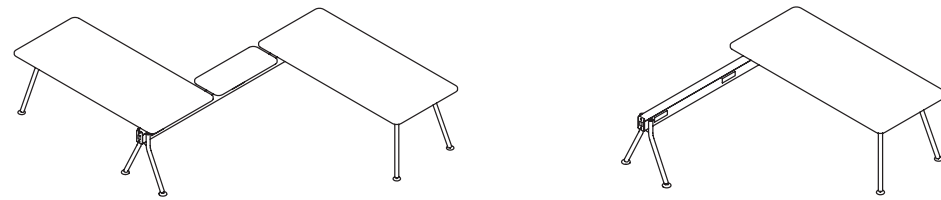

SENATOR

COLAB BEAM

COLAB

CoLab Beam

CB4SBLF

CB4SBPFT

CB4SBPFT2

CoLab Beam Table

CB87BP6030D + TFL BENCH

87" beam, 2 x 60" x 30" attach table and optional TFL bench

CB87BP6030

87" beam with 60" x 30" attach table

CoLab Easel

CoLab - Easel

Media and pinboard
65" wide

CoLab - Easel

Drywipe and pinboard
49" wide

COLAB

CoLab Seating

CB103

3 seater bench

CB103T

2 seater bench with table

CB206