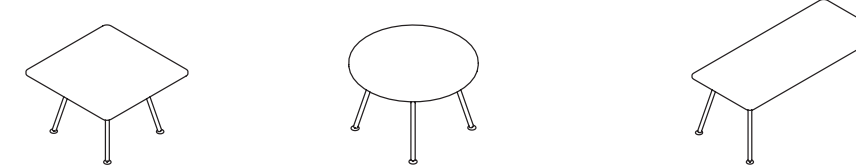

CB87BP6030D + TFL BENCH

87" beam, 2 x 60" x 30" attach table and optional TFL bench

CB87BP6030

87" beam with 60" x 30" attach table

CoLab Easel

CoLab - Easel

Media and pinboard
65" wide

CoLab - Easel

Drywipe and pinboard
49" wide

COLAB

CoLab Seating

CB103

3 seater bench

CB103T

2 seater bench with table

CB206

6 seater bench

CB103B

3 seater sofa with back

CB103BS

3 seater sofa with back and screens

CB103BST

3 seater sofa with back, screens and worktable

CoLab Tables

CB48SQ

48" x 48" square table
29" h

CB48R

48" x 48" square table
29" h

CB7836R

36" x 78" rectangle table
29" h

COLAB – ASSOCIATED PRODUCTS

Framed