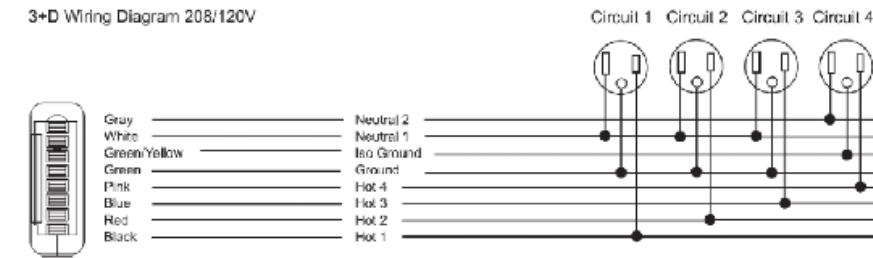

COLAB BEAM – PERCH

Beam

1. Standard feature
   - Not available
2. Optional feature

	CB59BP 59" W Beam	CB87BP 87" W Beam	CB110BP 110" W Beam	CB173BP 173" W Beam
Aluminum beam finished in Smoke Gray	●	●	●	●
Steel Leg Frame finished in Honey Yellow, Forest Green, Ocean Blue, or Smoke Gray	●	●	●	●
Plastic leveling glides	●	●	●	●
Power option UA or UB (See table below)	+ $1,632	□	□	□
Power option UC or UD (See table below)	□	+ $2,466	□	□
Power option UE or UF (See table below)	□	□	+ $3,310	□
Power option UG or UH (See table below)	□	□	□	+ $5,140

Note: Please specify power option at the end of the product code. For example – CP59BP-UA

3-D Wiring Diagram 208/120V

Power options

All power options comprise of single mains power outlet with dual charging USB A & C

P Denotes power position

59" W BEAM Power options	UA 	UB
87" W BEAM Power options	UC 	UD
110" W BEAM Power options	UE 	UF
173" W BEAM Power options	UG 	UH

COLAB BEAM – PERCH

Beam

CB59BP · Beam · 26" H · 59" W x 23.5" D	2,145
CB87BP · Beam · 26" H · 87" W x 23.5" D	2,477
CB110BP · Beam · 26" H · 110" W x 23.5" D	2,722
CB173BP · Beam · 26" H · 173" W x 23.5" D	4,308