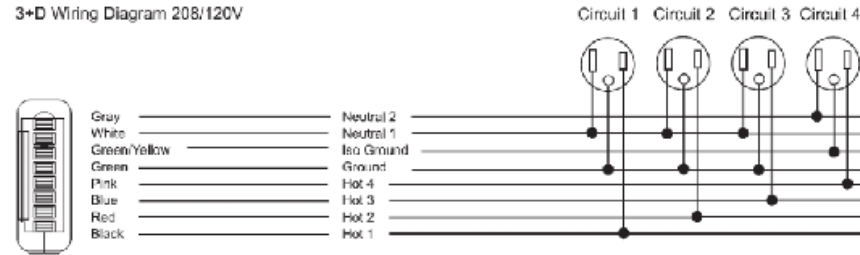

COLAB BEAM – PERCH

Beech Veneer on Ply perches with End Table

1. Standard feature
   - Not available
2. Optional feature

	CB2SBPPT 2 Seat beam Beech Veneer on Ply Perches, End Table	CB3SBPPT 3 Seat beam Beech Veneer on Ply perches, End Table	CB4SBPPT 4 Seat beam Beech Veneer on Ply perches, End Table	CB6SBPPT 6 Seat beam Beech Veneer on Ply perches, End Table	CBACT Add On Coffee Table	CBPHAT Portable H/A Laptop Table
Aluminum beam finished in Smoke Gray	●	●	●	●	□	□
Steel Leg Frame finished in Honey Yellow, Forest Green, Ocean Blue, or Smoke Gray	●	●	●	●	●	□
End table finished in 1" TFL	●	●	●	●	□	□
Clear lacquered Beech veneer on Ply perches	●	●	●	●	□	□
Plastic leveling glides	●	●	●	●	□	□
Add On Coffee Table available in 1" TFL finishes	●	●	●	●	●	□
Portable H/A laptop table finished in Smoke Gray steel frame, TFL top available in 1" TFL finishes	●	●	●	●	□	●
Power option UA or UB (See table below)	+$1,632	□	□	□	□	□
Power option UC or UD (See table below)	□	+$2,466	□	□	□	□
Power option UE or UF (See table below)	□	□	+$3,310	□	□	□
Power option UG or UH (See table below)	□	□	□	+$5,140	□	□

Note: Please specify power option at the end of the product code. For example – CB2SBPPT-UA

Power options

All power options comprise of single mains power outlet with dual charging USB A & C

P Denotes power position

2 SEAT BEAM Power options	UA		UB	
3 SEAT BEAM Power options	UC		UD	
4 SEAT BEAM Power options	UE		UF	
6 SEAT BEAM Power options	UG		UH	

COLAB BEAM – PERCH

Beech Veneer on Ply perches with End Table

	Beech Veneer on Ply
CB2SBPPT · 2 Seat beam · Beech Veneer on Ply perches · 19" H · 68" W x 23.5" D · End Table*	3,573
CB3SBPPT · 3 Seat beam · Beech Veneer on Ply perches · 28" H · 94" W x 23.5" D · End Table*	4,381
CB4SBPPT · 4 Seat beam · Beech Veneer on Ply perches · 28" H · 119" W x 23.5" D · End Table*	5,112
CB6SBPPT · 6 Seat beam · Beech veneer on Ply perches · 28" H · 182" W x 23.5" D · End Table*	7,873
CBACT · Add On Coffee Table · 21" H · 22" W x 10" D · 1" TFL	584 SEE NOTE 1
CBPHAT · Portable H/A Laptop Table · 29" – 46" H · 22" W x 14" D · Smoke Gray Steel frame	1,571
CBFBKB · Beam Floor Fixing Bracket kit finished in Black	89

*End table = 40" H x 24" dia

Note 1: CBACT can be specified on both the end and mid legs

Hardwire Infeeds 8 Wire 4 Circuit For CoLab Beams

3-Prong Plug Infeeds – Single Circuit For CoLab Beams

	Length (inches)			
	72"	108"	144"	
72HWINF84-B 182 SEE NOTES 1, 2, & 3	108HWINF84-B 237 SEE NOTES 1, 2, & 3	144HWINF84-B 287 SEE NOTES 1, 2, & 3	Code Price	
72-3PINF-B 182	108-3PINF-B 237	144-PINF-B 287	Code Price	

Note 1: For CoLab with power please select an option between Plug-In or Hardwired.

All prices listed in US $

Note 2: Infeeds to be ordered per separate.

- Plug-In option, please order one Plug-In infeed per beam pack. Comes with a 20amp 3-prong plug.
- Hardwire option, capable of 13 duplex receptacles per circuit, with a total of 52 duplex receptacles if all circuits are used per single power infeed.

Note 3: Receptacle: Simplex & Smart USB A+C, receptacle rated @ 15amp, USB-A @ 18w and USB-C @ 20w