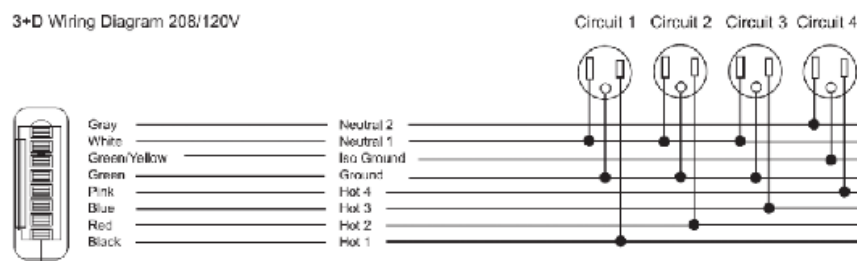

COLAB BEAM – PERCH

Fabric Seat & End Table

● Standard feature

□ Not available

Optional feature

	CB2SBPFT 2 Seat beam Upholstered perches, End Table	CB3SBPFT 3 Seat beam Upholstered perches, End Table	CB4SBPFT 4 Seat beam Upholstered perches, End Table	CB6SBPFT 6 Seat beam Upholstered perches, End Table	CBACT Add On Coffee Table	CBPHAT Portable H/A Laptop Table
Aluminum beam finished in Smoke Gray	●	●	●	●	□	□
Steel Leg Frame finished in Honey Yellow, Forest Green, Ocean Blue, or Smoke Gray	●	●	●	●	●	□
End table finished in 1" TFL	●	●	●	●	□	□
Fully Upholstered Seat	●	●	●	●	□	□
Plastic leveling glides	●	●	●	●	□	□
Add On Coffee Table available in 1" TFL finishes	●	●	●	●	●	□
Portable H/A laptop table finished in Smoke Gray steel frame, TFL top available in 1" TFL finishes	●	●	●	●	□	●
Power option UA or UB (See table below)	+$1,632	□	□	□	□	□
Power option UC or UD (See table below)	□	+$2,466	□	□	□	□
Power option UE or UF (See table below)	□	□	+$3,310	□	□	□
Power option UG or UH (See table below)	□	□	□	+$5,140	□	□

Note: Please specify power option at the end of the product code. For example – CB2SBPFT-UA

3+D Wiring Diagram 208/120V

Power options

All power options comprise of single mains power outlet with dual charging USB A & C

● Denotes power position

2 SEAT BEAM Power options	UA		UB	
3 SEAT BEAM Power options	UC		UD	
4 SEAT BEAM Power options	UE		UF	
6 SEAT BEAM Power options	UG		UH	

COLAB BEAM – PERCH

Fabric Seat & End Table

Fabric Grade	0	1	2	3	4	5	6	7	8	9	COM
CB2SBPFT · 2 Seat beam · Upholstered perches · 19" H · 68" W x 23.5" D · End Table*	-	4,019	4,039	4,066	4,103	4,148	4,192	4,276	4,311	4,382	4,019
											1.25 yds
CB3SBPFT · 3 Seat beam · Upholstered perches · 28" H · 94" W x 23.5" D · End Table*	-	4,798	4,827	4,866	4,918	4,982	5,046	5,165	5,215	5,317	4,798
											1.50 yds
CB4SBPFT · 4 Seat beam · Upholstered perches · 19" H · 119" W x 23.5" D · End Table*	-	5,640	5,675	5,722	5,784	5,862	5,938	6,081	6,141	6,263	5,640
											2 yds
CB6SBPT · 6 Seat beam · Upholstered perches · 19" H · 182" W x 23.5" D · End Table*	-	8,732	8,784	8,854	8,948	9,064	9,178	9,392	9,483	9,667	8,732
											2.75 yds

*End table = 40" H x 24" dia

CBACT · Add On Coffee Table · 21" H · 22" W x 10" D · 1" TFL	584
	SEE NOTE 1
CBPHAT · Portable H/A Laptop Table · 29" – 46" H · 22" W x 14" D · Smoke Gray Steel frame	1,571
CBFBKB · Beam Floor Fixing Bracket kit finished in Black	89

Note 1: CBACT can be specified on both the end and mid legs

Hardwire Infeeds 8 Wire 4 Circuit For CoLab Beams

3-Prong Plug Infeeds – Single Circuit For CoLab Beams

	Length (inches)		
	72"	108"	144"
72HWINF84-B 182	108HWINF84-B 237	144HWINF84-B 287	
SEE NOTES 1, 2, & 3	SEE NOTES 1, 2, & 3	SEE NOTES 1, 2, & 3	
72-3PINF-B 182	108-3PINF-B 237	144-PINF-B 287	

Note 1: For CoLab with power please select an option between Plug-In or Hardwired.

All prices listed in US $

Note 2: Infeeds to be ordered per separate.

· Plug-In option, please order one Plug-In infeed per beam pack. Comes with a 20amp 3-prong plug.

· Hardwire option, capable of 13 duplex receptacles per circuit, with a total of 52 duplex receptacles if all circuits are used per single power infeed.

Note 3: Receptacle: Simplex & Smart USB A+C, receptacle rated @ 15amp, USB-A @ 18w and USB-C @ 20w