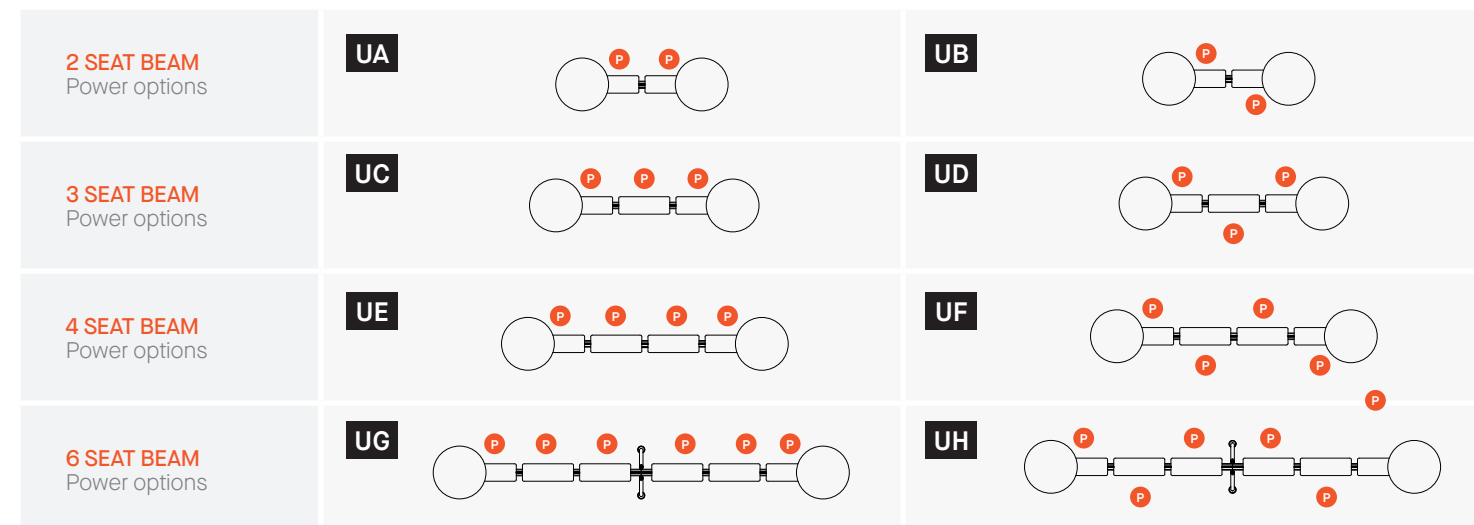

Power options

All power options comprise of single mains power outlet with dual charging USB A & C

P Denotes power position