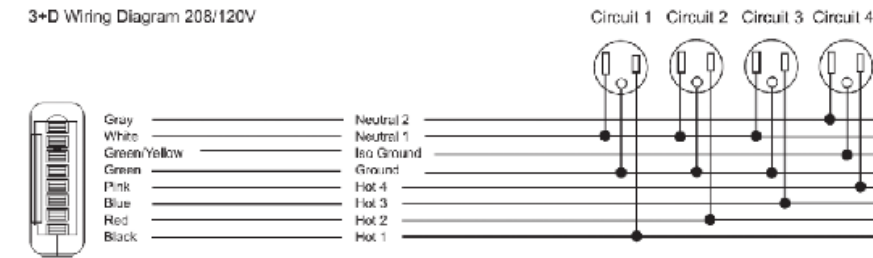

COLAB BEAM – PERCH

Beech Veneer on Ply Perches

1. Standard feature
   - Not available
2. Optional feature

	CB2SBPP 2 Seat beam Beech Veneer on Ply Perches	CB3SBPP 3 Seat beam Beech Veneer on Ply Perches	CB4SBPP 4 Seat beam Beech Veneer on Ply Perches	CB6SBPP 6 Seat beam Beech Veneer on Ply Perches	CBACT Add On Coffee Table	CBPHAT Portable H/A Laptop Table
Aluminum beam finished in Smoke Gray	●	●	●	●	□	□
Steel Leg Frame finished in Honey Yellow, Forest Green, Ocean Blue, or Smoke Gray	●	●	●	●	●	□
Clear lacquered Beech veneer on Ply seat	●	●	●	●	□	□
Plastic leveling glides	●	●	●	●	□	□
Add On Coffee Table available in 1" TFL finishes	●	●	●	●	●	□
Portable H/A laptop table finished in Smoke Gray steel frame, TFL top available in 1" TFL finishes	●	●	●	●	□	●
Power option UA or UB (See table below)	+ $1,632	□	□	□	□	□
Power option UC or UD (See table below)	□	+ $2,466	□	□	□	□
Power option UE or UF (See table below)	□	□	+ $3,310	□	□	□
Power option UG or UH (See table below)	□	□	□	+ $5,140	□	□

Note: Please specify power option at the end of the product code. For example – CB2SBPP-UA

Power options

All power options comprise of single mains power outlet with dual charging USB A & C

P Denotes power position

2 SEAT BEAM Power options	UA		UB	
3 SEAT BEAM Power options	UC		UD	
4 SEAT BEAM Power options	UE		UF	
6 SEAT BEAM Power options	UG		UH	

COLAB BEAM – PERCH

Beech Veneer on Ply Perches

	Beech Veneer on Ply	
CB2SBPP · 2 Seat beam · Beech Veneer on Ply perches · 19" H · 59" W x 23.5" D	3,226	
CB3SBPP · 3 Seat beam · Beech Veneer on Ply perches · 19" H · 86" W x 23.5" D	4,033	
CB4SBPP · 4 Seat beam · Beech Veneer on Ply perches · 19" H · 110" W x 23.5" D	4,765	
CB6SBPP · 6 Seat beam · Beech Veneer on Ply perches · 19" H · 173" W x 23.5" D	7,526	
CBACT · Add On Coffee Table · 21" H · 22" W x 10" D · 1" TFL	584 SEE NOTE 1	
CBPHAT · Portable H/A Laptop Table · 29" – 46" H · 22" W x 14" D · Smoke Gray Steel frame	1,571	
CBFBKB · Beam Floor Fixing Bracket kit finished in Black	89	

Note 1: CBACT can be specified on both the end and mid legs

Hardwire Infeeds 8 Wire 4 Circuit For CoLab Beams

3-Prong Plug Infeeds – Single Circuit For CoLab Beams

	Length (inches)			
	72"	108"	144"	
72HWINF84-B 182 SEE NOTES 1, 2, & 3	108HWINF84-B 237 SEE NOTES 1, 2, & 3	144HWINF84-B 287 SEE NOTES 1, 2, & 3		Code Price
72-3PINF-B 182	108-3PINF-B 237	144-PINF-B 287		Code Price

Note 1: For CoLab with power please select an option between Plug-In or Hardwired.

All prices listed in US $

Note 2: Infeeds to be ordered per separate.

- Plug-In option, please order one Plug-In infeed per beam pack. Comes with a 20amp 3-prong plug.
- Hardwire option, capable of 13 duplex receptacles per circuit, with a total of 52 duplex receptacles if all circuits are used per single power infeed.

Note 3: Receptacle: Simplex & Smart USB A+C, receptacle rated @ 15amp, USB-A @ 18w and USB-C @ 20w