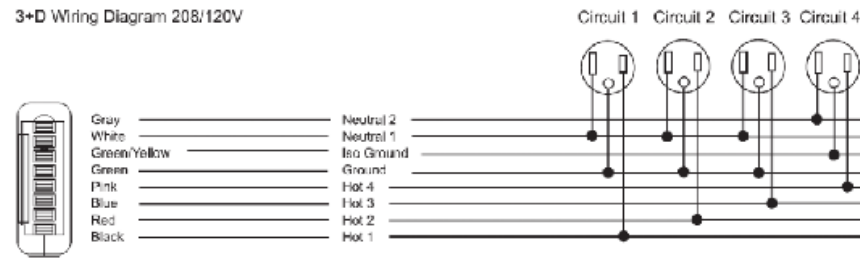

WORKSPACES

COLAB BEAM – PERCH

Fabric Seat

- Standard feature
- Not available
- Optional feature

	CB2SBPF 2 Seat beam Upholstered perches	CB3SBPF 3 Seat beam Upholstered perches	CB4SBPF 4 Seat beam Upholstered perches	CB6SBPF 6 Seat beam Upholstered perches	CBACT Add On Coffee Table	CBPHAT Portable H/A Laptop Table
Aluminum beam finished in Smoke Gray	●	●	●	●	□	□
Steel Leg Frame finished in Honey Yellow, Forest Green, Ocean Blue, or Smoke Gray	●	●	●	●	●	□
Fully Upholstered Seat	●	●	●	●	□	□
Plastic leveling glides	●	●	●	●	□	□
Add On Coffee Table available in 1" TFL finishes	●	●	●	●	●	□
Portable H/A laptop table finished in Smoke Gray steel frame, TFL top available in 1" TFL finishes	●	●	●	●	□	●
Power option UA or UB (See table below)	+ $1,632	□	□	□	□	□
Power option UC or UD (See table below)	□	+ $2,466	□	□	□	□
Power option UE or UF (See table below)	□	□	+ $3,310	□	□	□
Power option UG or UH (See table below)	□	□	□	+ $5,140	□	□

Note: Please specify power option at the end of the product code. For example – CB2SBPF-UA

Power options

All power options comprise of single mains power outlet with dual charging USB A & C

● Denotes power position

2 SEAT BEAM Power options	UA		UB	
3 SEAT BEAM Power options	UC		UD	
4 SEAT BEAM Power options	UE		UF	
6 SEAT BEAM Power options	UG		UH	

WORKSPACES

COLAB BEAM – PERCH

Fabric Seat

Fabric Grade	0	1	2	3	4	5	6	7	8	9	COM
CB2SBPF · 2 Seat beam · Upholstered perches · 19" H · 59" W x 23.5" D	-	3,672	3,692	3,719	3,756	3,801	3,845	3,929	3,964	4,035	3,672
											1.25 yds
CB3SBPF · 3 Seat beam · Upholstered perches · 19" H · 86" W x 23.5" D	-	4,451	4,480	4,519	4,571	4,635	4,699	4,818	4,868	4,970	4,451
											1.50 yds
CB4SBPF · 4 Seat beam · Upholstered perches · 19" H · 110" W x 23.5" D	-	5,293	5,328	5,375	5,437	5,515	5,591	5,734	5,794	5,916	5,293
											2 yds
CB6SBPF · 6 Seat beam · Upholstered perches · 19" H · 173" W x 23.5" D	-	8,385	8,437	8,507	8,601	8,717	8,831	9,045	9,136	9,319	8,385
											2.75 yds

CBACT · Add On Coffee Table · 21" H · 22" W x 10"D · 1" TFL	584
	SEE NOTE 1
CBPHAT · Portable H/A Laptop Table · 29" – 46" H · 22" W x 14" D · Smoke Gray Steel frame	1,571
CBFBKB · Beam Floor Fixing Bracket kit finished in Black	89

Note 1: CBACT can be specified on both the end and mid legs

Hardwire Infeeds
8 Wire 4 Circuit
For CoLab Beams

3-Prong Plug
Infeeds –
Single Circuit
For CoLab Beams

	Length (inches)		
	72"	108"	144"
72HWINF84-B 182			
SEE NOTES 1, 2, & 3			
108HWINF84-B 237			
SEE NOTES 1, 2, & 3			
144HWINF84-B 287			
SEE NOTES 1, 2, & 3			
72-3PINF-B 182			
108-3PINF-B 237			
144-PINF-B 287			

Note 1: For CoLab with power please select an option between Plug-In or Hardwired.

All prices listed in US $

Note 2: Infeeds to be ordered per separate.

- Plug-In option, please order one Plug-In infeed per beam pack. Comes with a 20amp 3-prong plug.
- Hardwire option, capable of 13 duplex receptacles per circuit, with a total of 52 duplex receptacles if all circuits are used per single power infeed.

Note 3: Receptacle: Simplex & Smart USB A+C, receptacle rated @ 15amp, USB-A @ 18w and USB-C @ 20w