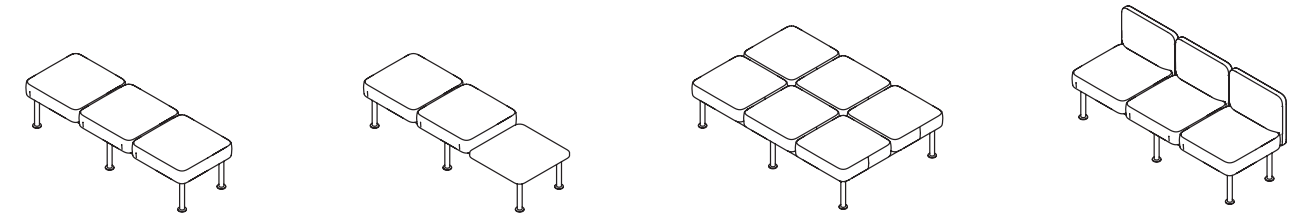

SENATOR

COLAB BEAM

COLAB

CoLab Beam

CB4SBLF

CB4SBPFT

CB4SBPFT2

CoLab Beam Table

CB87BP6030D + TFL BENCH

87" beam, 2 x 60" x 30" attach table and optional TFL bench

CB87BP6030

87" beam with 60" x 30" attach table

CoLab Easel

CoLab - Easel

Media and pinboard
65" wide

CoLab - Easel

Drywipe and pinboard
49" wide

COLAB

CoLab Seating

CB103

3 seater bench

CB103T

2 seater bench with table

CB206

6 seater bench

CB103B

3 seater sofa with back

CB103BS

3 seater sofa with back and screens

CB103BST

3 seater sofa with back, screens and worktable

CoLab Tables