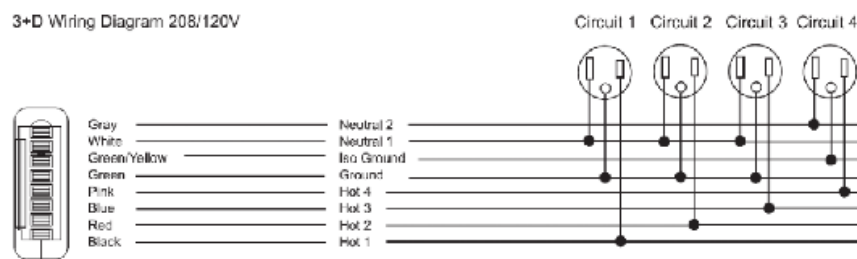

Note: Please specify power option at the end of the product code. For example – CB2SBLF-UA

3-D Wiring Diagram 208/120V

Power options

All power options comprise of single mains power outlet with dual charging USB A & C