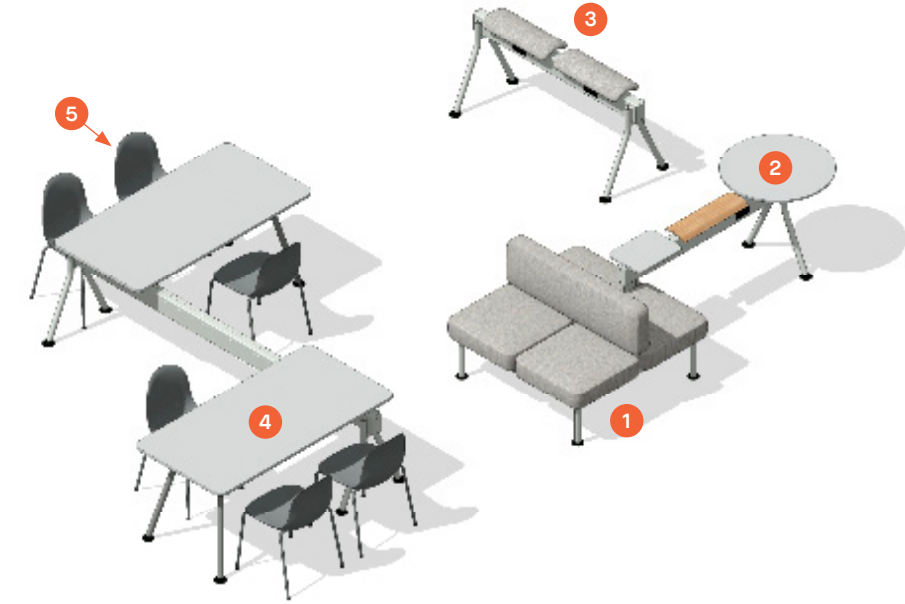

COLAB – Typical Configurations

	Code	Description	QTY	Unit Cost – $	Total – $
1	CB204B2	Back-to-Back 4-Seater	1	4,016	4,016
2	CB1SABPPLT	Beech Veneer Attachable Perch	1	3,706	3,706
3	CB2SBPF	Upholstered Perch	1	3,672	3,672
4	CB87BP6030D	87" L Beam With Attached Tables	1	5,192	5,192
5	KIN102	Plastic Shell Seat	6	462	2,772
					$19,358