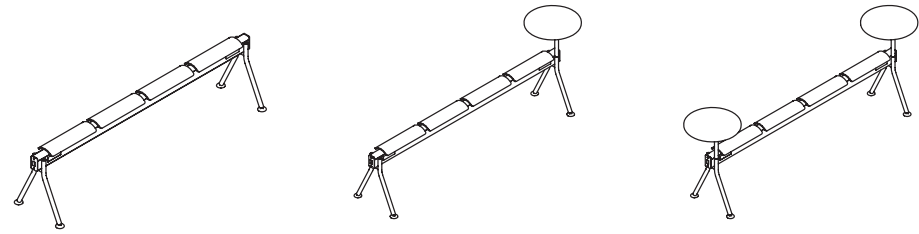

SENATOR

COLAB BEAM

COLAB

CoLab Beam

CB4SBLF

CB4SBPFT

CB4SBPFT2

CoLab Beam Table

CB87BP6030D + TFL BENCH

87" beam, 2 x 60" x 30" attach table and optional TFL bench

CB87BP6030

87" beam with 60" x 30" attach table

CoLab Easel

CoLab - Easel

Media and pinboard
65" wide

CoLab - Easel