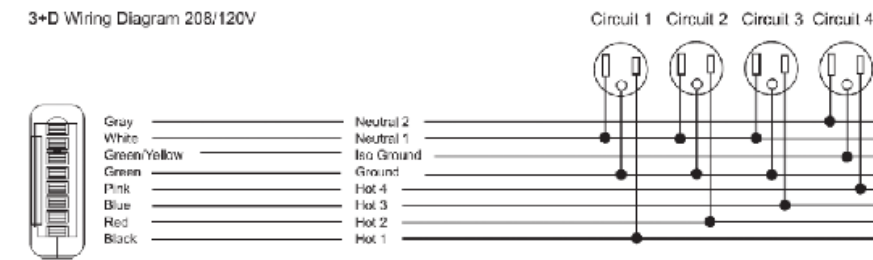

Note: Please specify power option at the end of the product code. For example – CD2SBLP-UA

Power options

All power options comprise of single mains power outlet with dual charging USB A & C

● Denotes power position