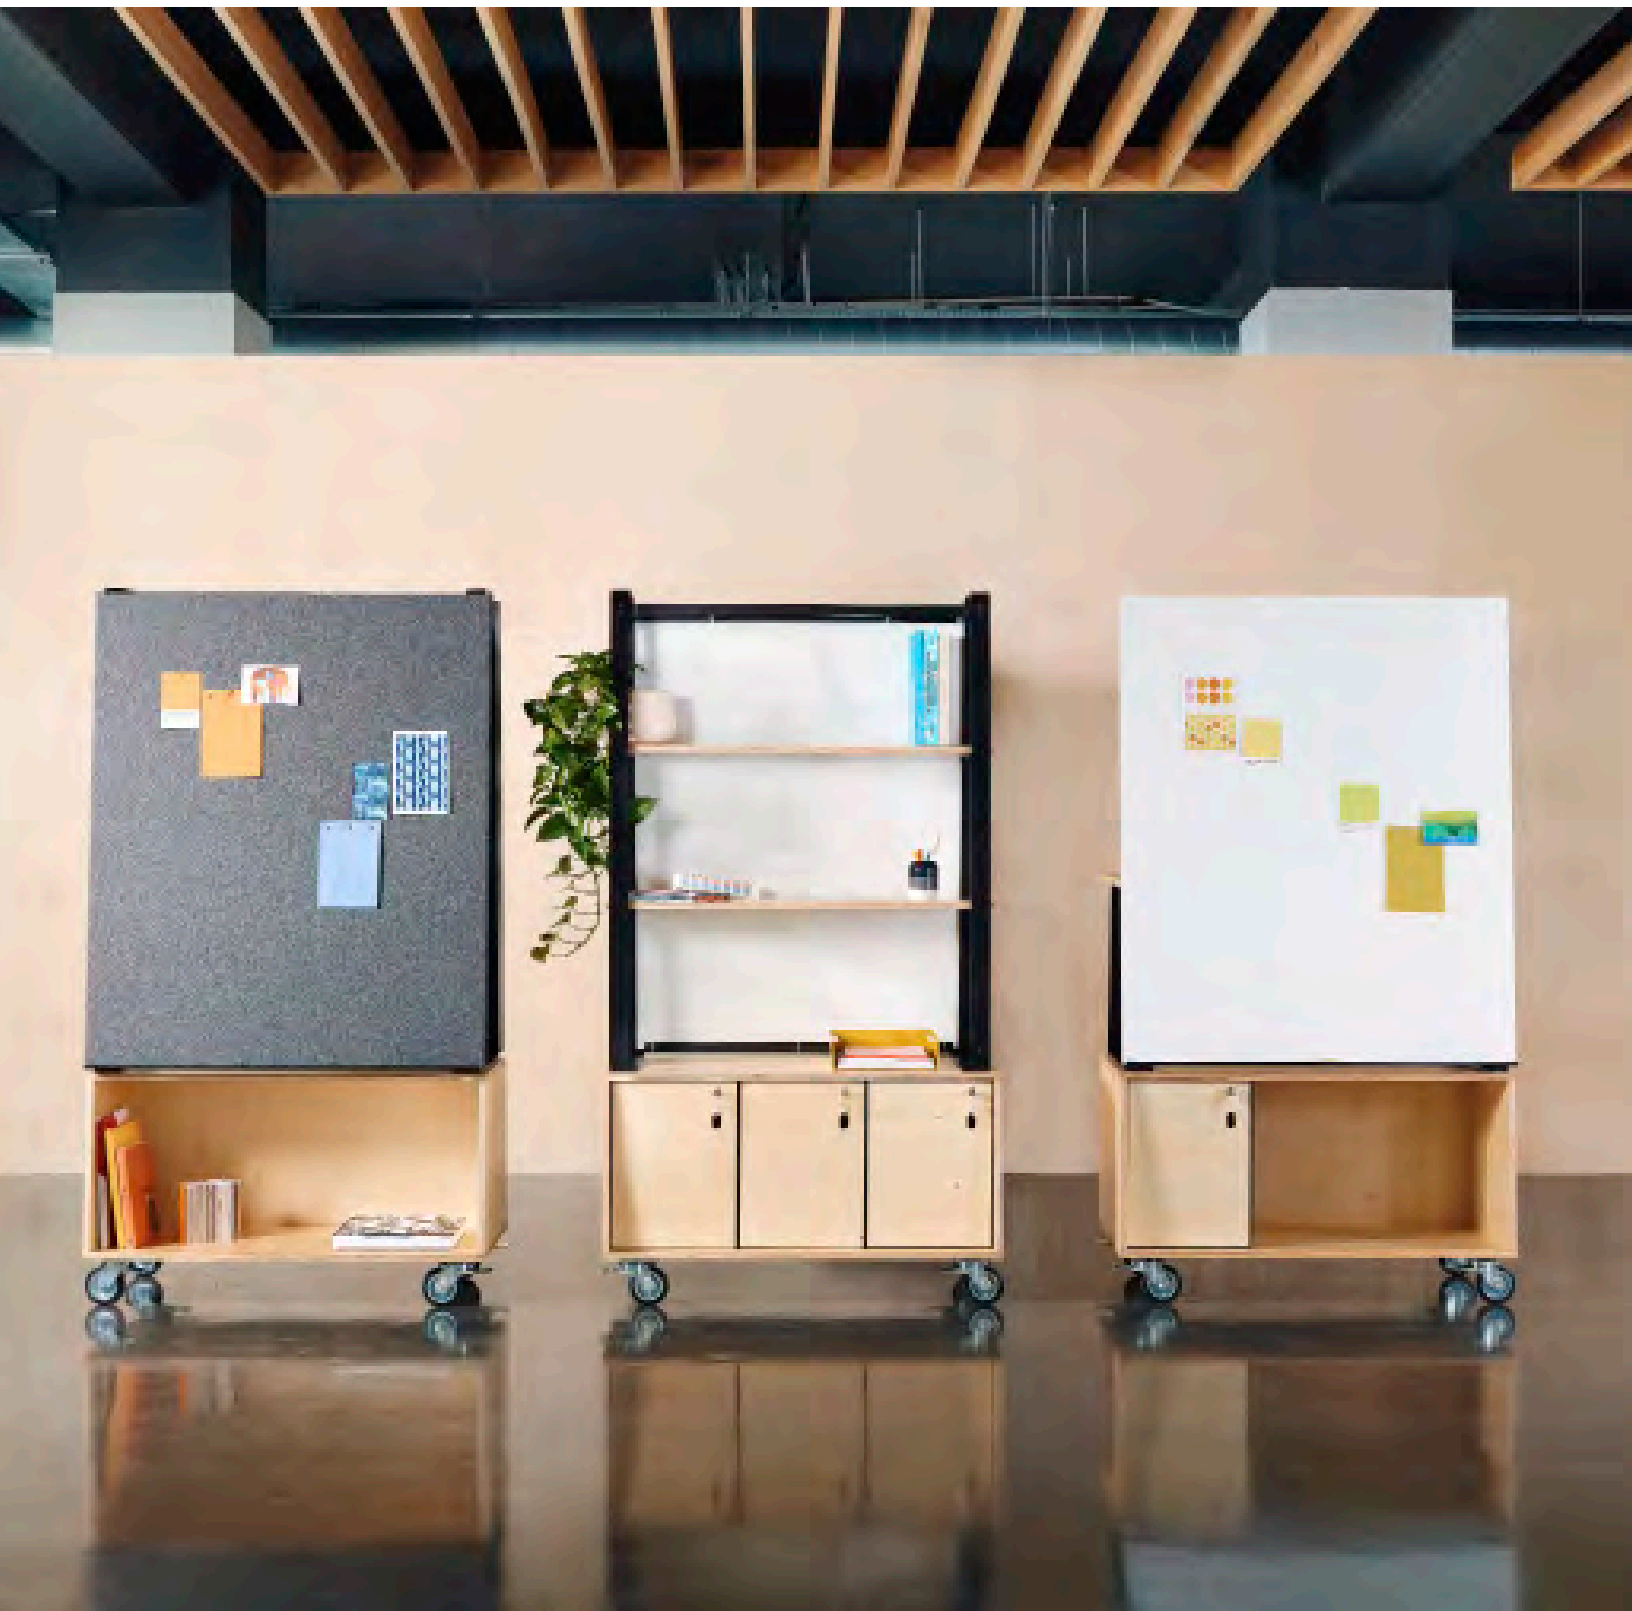

PLAY MOBILE PRESENTATION UNITS

Plays Presentation Units can be used to store, divide or collaborate, making your brainstorm, catchup, or pitch more agile and flexible when you need it to be.

Configure Yours here

Mobile Presentation Unit with Whiteboard and Pinnable Panel
39"W x 21"D

Mobile Presentation Unit with Shelves and Pinnable Panel
39"W x 21"D

Mobile Presentation Unit with Shelves and Whiteboard Panel
39"W x 21"D

Mobile Presentation Unit with Table and Whiteboard Panel Screen Unit
39"W x 21"D

Mobile Whiteboard
63"W x 22.5"D

PLAY MOBILE PRESENTATION UNITS

Height (Inches)			
72"H			
		PYPMPUDWF	Code
		4,160	Price
		SEE NOTE 1	
		PYPMPUF	Code
		3,802	Price
		SEE NOTE 1	
		PYPMPUDW	Code
		3,710	Price
		SEE NOTE 1	
		PYPMPUDWD	Code
		3,500	Price
		SEE NOTE 1	
Height (Inches)			
71"H			
		PYPMWB-KD	Code
		3,434	Price
		SEE NOTE 2	