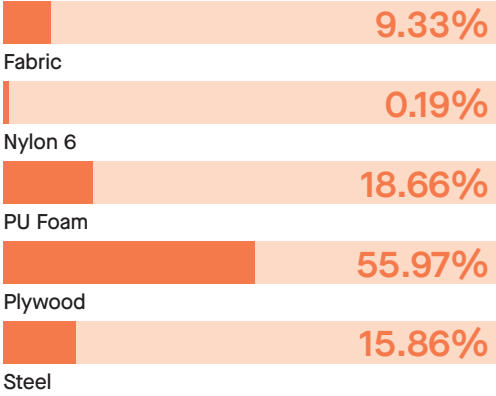

MATERIAL CONTENT

Components are constructed of the following