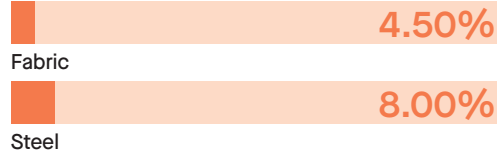

MATERIAL CONTENT

Components are constructed of the following

RECYCLED CONTENT

Contains up to 12.50% of Recycled Material

RECYCLABILITY

The range is 99% recyclable

99%

SENATOR 3 R'S