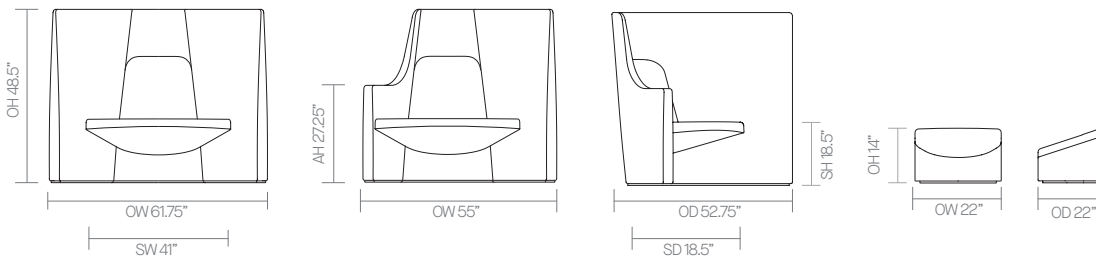

DIMENSIONS

DESIGN

Q Design

Q Design was launched as Quicksilver in 1994. After quickly finding themselves in the spotlight of the contract furniture industry, Q Design has evolved into an edgy, one-stop-shop for product development. With their intellectual

partners, they are not only able to design award-winning furniture and products but also assist in revitalizing client's images, communication, and distribution to keep up with the industry's ever-changing standards.