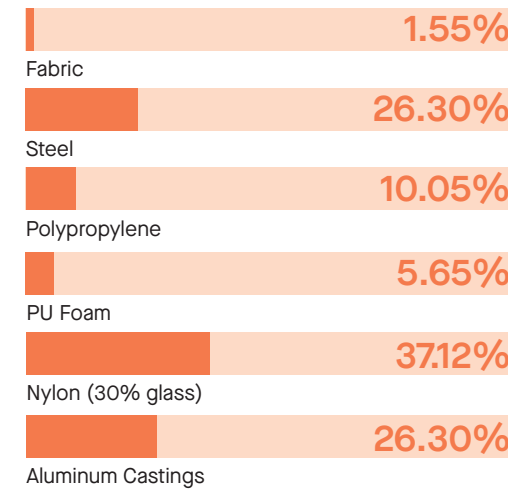

MATERIAL CONTENT

Components are constructed of the following