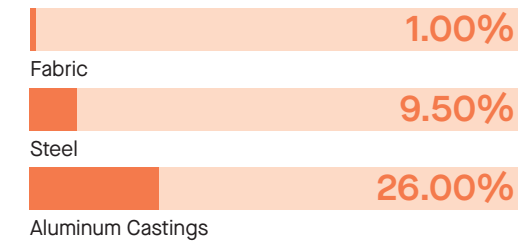

Contains up to 36.50% of Recycled Material

RECYCLABILITY

The range is 99% recyclable

99%

Environmental information for this range has been based on OUS2740HA. For more detail please refer to individual EPA sheets.