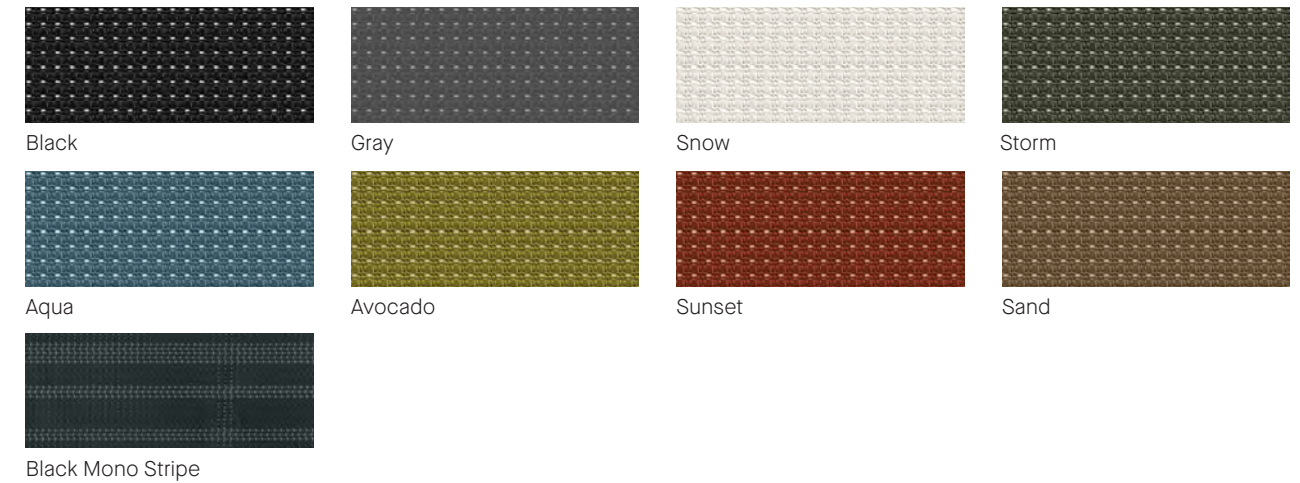

MESH COLORS