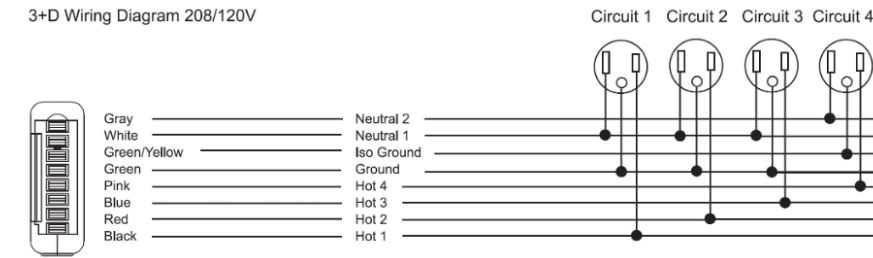

COLAB BEAM – PERCH

Beam

1. Standard feature
   - Not available
2. Optional feature

	CB59BP 59" W Beam	CB87BP 87" W Beam	CB110BP 110" W Beam	CB173BP 173" W Beam
Aluminum beam finished in Smoke Gray	●	●	●	●
Steel Leg Frame finished in Honey Yellow, Forest Green, Ocean Blue, or Smoke Gray	●	●	●	●
Plastic leveling glides	●	●	●	●
Power option UA or UB (See table below)	+ $1,632	□	□	□
Power option UC or UD (See table below)	□	+ $2,466	□	□
Power option UE or UF (See table below)	□	□	+ $3,310	□
Power option UG or UH (See table below)	□	□	□	+ $5,140

Note: Please specify power option at the end of the product code. For example – CP59BP-UA

3+D Wiring Diagram 208/120V

Power options

All power options comprise of single mains power outlet with dual charging USB A & C

P Denotes power position

59" W BEAM Power options	UA		UB	
87" W BEAM Power options	UC		UD	
110" W BEAM Power options	UE		UF	
173" W BEAM Power options	UG		UH	

COLAB BEAM – PERCH

Beam

CB59BP · Beam · 26" H · 59" W x 23.5" D	2,145
CB87BP · Beam · 26" H · 87" W x 23.5" D	2,477
CB110BP · Beam · 26" H · 110" W x 23.5" D	2,722
CB173BP · Beam · 26" H · 173" W x 23.5" D	4,308