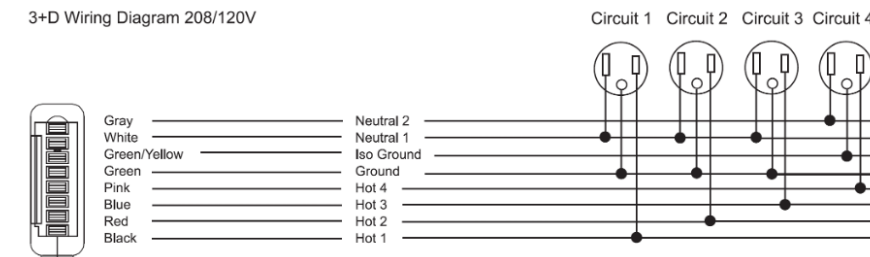

COLAB BEAM – PERCH

Fabric Soft Seating Attached Beam

1. Standard feature
   - Not available
2. Optional feature

	CB1SABPFLT 1 Upholstered perch beam, Low Table	CB2SABPFLT 2 Upholstered perches beam, Low Table	CB3SABPFLT 3 Upholstered perches beam, Low Table	CB1SABPFHT 1 Upholstered perch beam, High Table	CB2SABPFHT 2 Upholstered perches beam, High Table	CB3SABPFHT 3 Upholstered perches beam, High Table
Aluminum beam finished in Smoke Gray	●	●	●	●	●	□
Steel Leg Frame finished in Honey Yellow, Forest Green, Ocean Blue, or Smoke Gray	●	●	●	●	●	□
Low & High End Tables finished in 1" TFL	●	●	●	●	●	□
Fully Upholstered Seat	●	●	●	●	●	□
Plastic leveling glides	●	●	●	●	●	□
Add On Coffee Table available in 1" TFL finishes	●	●	●	●	●	□

Power option UA or UB (See table below)	+ $1,632	□	□	+ $1,632	□	□
Power option UC or UD (See table below)	□	+ $2,466	□	□	+ $2,466	□
Power option UE or UF (See table below)	□	□	+ $3,310	□	□	+ $3,310

Note: Please specify power option at the end of the product code. For example – CB1SABPFLT-UA

Power options

All power options comprise of single mains power outlet with dual charging USB A & C

P Denotes power position

1 SEAT BEAM Power options	UA		UB	
2 SEAT BEAM Power options	UC		UD	
3 SEAT BEAM Power options	UE		UF	

COLAB BEAM – PERCH

Fabric Soft Seating Attached Beam

Fabric Grade	0	1	2	3	4	5	6	7	8	9	COM		
CB1SABPFLT · 1 Upholstered perch beam · 62" W from Seat to end of table · Low Table* · Table finish will match table top***	-	3,036	3,048	3,063	3,084	3,110	3,135	3,183	3,203	3,244	3,036	0.75 yds	
CB2SABPFLT · 2 Upholstered perches beam · 87" W from Seat to end of table · Low Table* · Table finish will match table top***	-	4,968	4,988	5,015	5,052	5,097	5,141	5,224	5,259	5,331	4,968	1.25 yds	
CB3SABPFLT · 3 Upholstered perches beam · 113" W from Seat to end of table · Low Table* · Table finish will match table top***	-	5,660	5,689	5,728	5,789	5,845	5,908	6,028	6,079	6,181	5,660	1.50 yds	
CB1SABPFHT · 1 Upholstered perch beam · 56" W from Seat to end of table · High Table** · Table finish will match table top***	-	2,704	2,716	2,731	2,752	2,778	2,804	2,851	2,871	2,912	2,704	0.75 yds	
CB2SABPFHT · 2 Upholstered perches beam · 81" W from Seat to end of table · High Table** · Table finish will match table top***	-	4,636	4,656	4,683	4,720	4,765	4,809	4,893	4,928	4,998	4,636	1.25 yds	
CB3SABPFHT · 3 Upholstered perches beam · 107" W from Seat to end of table · High Table** · Table finish will match table top***	-	5,328	5,358	5,396	5,448	5,513	5,577	5,695	5,746	5,848	5,328	1.50 yds	

* Low End Tables = 29" H x 30" dia
** High End Tables = 41" H x 24" dia
*** Table = 12" W x 16" L

All prices listed in US $

Hardwire Infeeds 8 Wire 4 Circuit For CoLab Beams

3-Prong Plug Infeeds – Single Circuit For CoLab Beams

	Length (inches)			
	72"	108"	144"	
72HWINF84-B 182 SEE NOTES 1, 2, & 3				Code Price
108HWINF84-B 237 SEE NOTES 1, 2, & 3				
144HWINF84-B 287 SEE NOTES 1, 2, & 3				
72-3PINF-B 182 SEE NOTES 2 & 3				Code Price
108-3PINF-B 237 SEE NOTES 2 & 3				
144-PINF-B 287 SEE NOTES 2 & 3				

Note 1: For CoLab with power please select an option between Plug-In or Hardwired.

All prices listed in US $

Note 2: Infeeds to be ordered per separate.

- Plug-In option, please order one Plug-In infeed per beam pack. Comes with a 20amp 3-prong plug.
- Hardwire option, capable of 13 duplex receptacles per circuit, with a total of 52 duplex receptacles if all circuits are used per single power infeed.

Note 3: Receptacle: Simplex & Smart USB A+C, receptacle rated @ 15amp, USB-A @ 18w and USB-C @ 20w