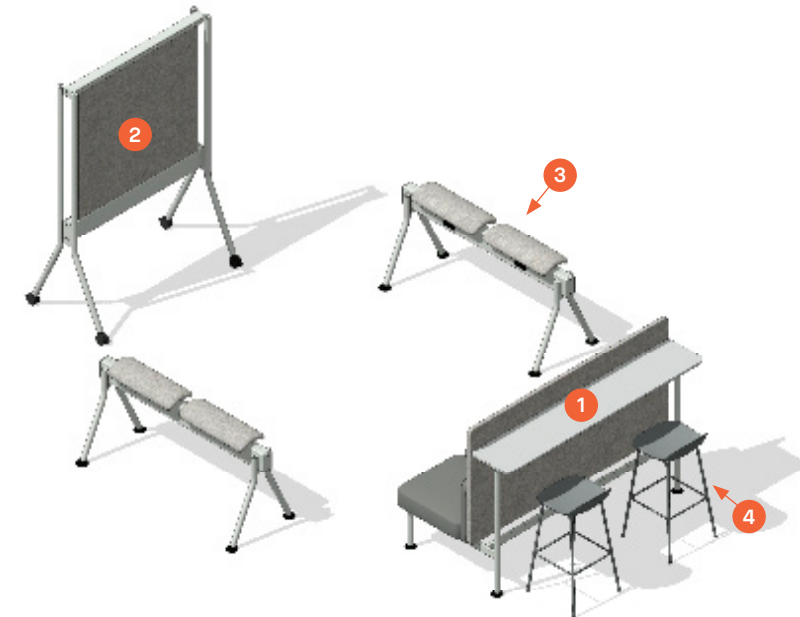

COLAB – Typical Configurations

	Code	Description	QTY	Unit Cost - $	Total - $
1	CB103BST	3-Seater With Worktable	1	5,269	5,269
2	CB7349P	49" Mobile Pinboard	1	4,746	4,746
3	CB2SBPF	Upholstered Perch	2	3,672	11,016
4	KIN502	Low Back Stool	2	553	1,106
					$22,137