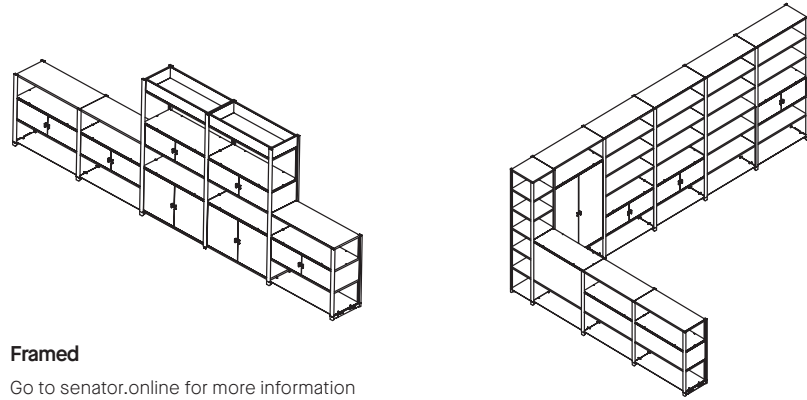

CB48R

48" x 48" square table
29" h

CB7836R

36" x 78" rectangle table
29" h

COLAB – ASSOCIATED PRODUCTS

Framed

Framed

Go to senator.online for more information about Framed and its configurations.