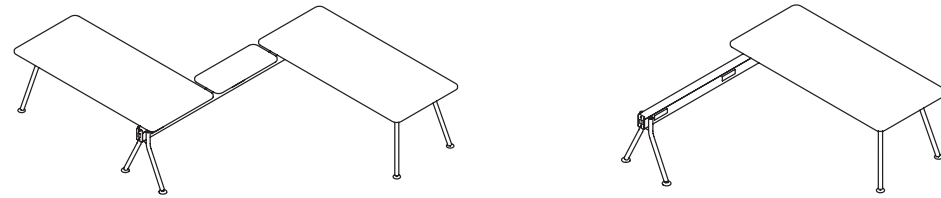

COLAB

CoLab Beam

CB4SBLF

CB4SBPFT

CB4SBPFT2

CoLab Beam Table

CB87BP6030D + TFL BENCH

87" beam, 2 x 60" x 30" attach table and optional TFL bench

CB87BP6030

87" beam with 60" x 30" attach table

CoLab Easel

CoLab - Easel

Media and pinboard
65" wide

CoLab - Easel

Drywipe and pinboard
49" wide

COLAB

CoLab Seating

CB103

3 seater bench

CB103T

2 seater bench with table

CB206

6 seater bench

CB103B