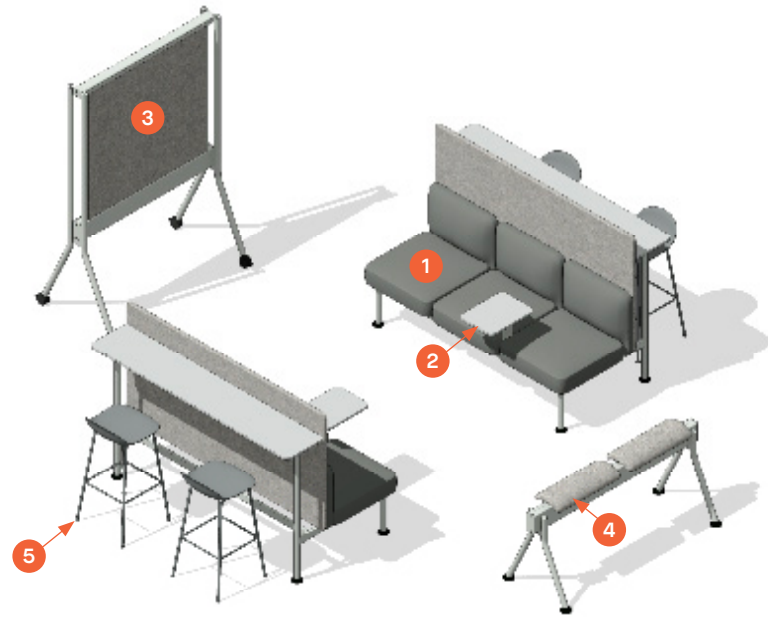

COLAB – Typical Configurations

	Code	Description	QTY	Unit Cost - $	Total - $
1	CB103BST	3-Seater With Worktable	2	5,269	10,538
2	CBTAB	Attachable Tablet	2	626	1,252
3	CB7349P	49" Mobile Pinboard	1	4,746	4,746
4	CB2SBPF	Upholstered Perch	1	3,672	3,672
5	KIN502	Low Back Stool	4	553	2,212
					$22,420