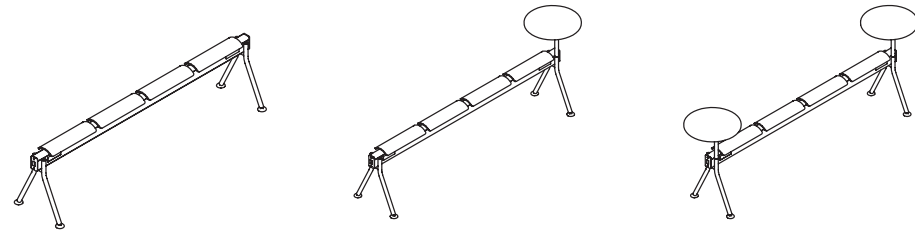

COLAB

CoLab Beam

CB4SBLF

CB4SBPFT

CB4SBPFT2

CoLab Beam Table

CB87BP6030D + TFL BENCH

87" beam, 2 x 60" x 30" attach table and optional TFL bench