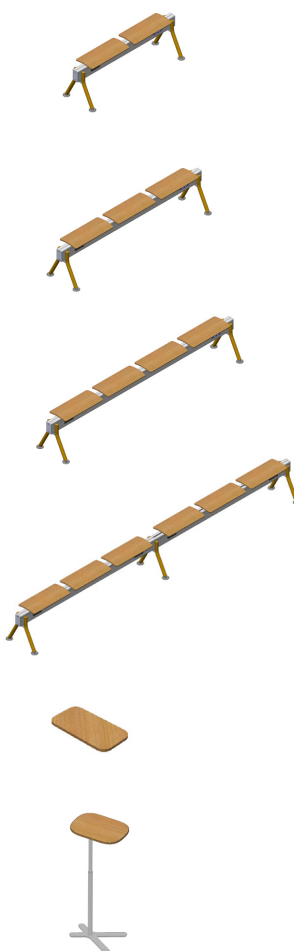

2 SEAT BEAM Power options	UA		UB	
3 SEAT BEAM Power options	UC		UD	
4 SEAT BEAM Power options	UE		UF	
6 SEAT BEAM Power options	UG		UH	

COLAB BEAM – LOW

Beech Veneer on Ply Seat

	Fabric Grade	Beech Veneer on Ply
CB2SBLP · 2 Seat beam · Beech Veneer on Ply Seats · 19" H · 59" W x 18.5" D		3,248
CB3SBLP · 3 Seat beam · Beech Veneer on Ply Seats · 19" H · 86" W x 18.5" D		3,738
CB4SBLP · 4 Seat beam · Beech Veneer on Ply Seats · 19" H · 110" W x 18.5" D		4,818
CB6SBLP · 6 Seat beam · Beech Veneer on Ply Seats · 19" H · 173" W x 18.5" D		7,604
CBACT · Add On Coffee Table · 21" H · 22" W x 10"D · 1" TFL		584 SEE NOTE 1
CBPHAT · Portable H/A Laptop Table · 29" – 46" H · 22" W x 14" D · Smoke Gray Steel frame		1,571
CBFBKB · Beam Floor Fixing Bracket kit finished in Black		89

Note 3: Receptacle: Simplex & Smart USB A+C, receptacle rated @ 15amp, USB-A @ 18w and USB-C @ 20w

COLAB BEAM – PERCH

Fabric Seat

- Standard feature
 - Not available
- Optional feature

	CB2SBPF 2 Seat beam Upholstered perches	CB3SBPF 3 Seat beam Upholstered perches	CB4SBPF 4 Seat beam Upholstered perches	CB6SBPF 6 Seat beam Upholstered perches	CBACT Add On Coffee Table	CBPHAT Portable H/A Laptop Table
Aluminum beam finished in Smoke Gray	●	●	●	●	□	□
Steel Leg Frame finished in Honey Yellow, Forest Green, Ocean Blue, or Smoke Gray	●	●	●	●	●	□
Fully Upholstered Seat	●	●	●	●	□	□
Plastic leveling glides	●	●	●	●	□	□
Add On Coffee Table available in 1" TFL finishes	●	●	●	●	●	□
Portable H/A laptop table finished in Smoke Gray steel frame, TFL top available in 1" TFL finishes	●	●	●	●	□	●
Power option UA or UB (See table below)	+ \$1,632	□	□	□	□	□
Power option UC or UD (See table below)	□	+ \$2,466	□	□	□	□
Power option UE or UF (See table below)	□	□	+ \$3,310	□	□	□
Power option UG or UH (See table below)	□	□	□	+ \$5,140	□	□