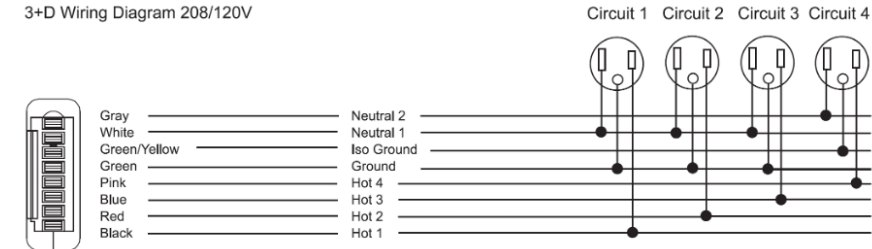

COLAB BEAM – PERCH

Fabric Seat & End Tables

● Standard feature

□ Not available

Optional feature

	CB2SBPFT2	CB3SBPFT2	CB4SBPFT2	CB6SBPFT2	CB6SBPFT3	CBPHAT
Aluminum beam finished in Smoke Gray	●	●	●	●	●	□
Steel Leg Frame finished in Honey Yellow, Forest Green, Ocean Blue, or Smoke Gray	●	●	●	●	●	□
End / Central tables finished in 1" TFL	●	●	●	●	●	□
Fully Upholstered Seat	●	●	●	●	●	□
Plastic leveling glides	●	●	●	●	●	□
Add On Coffee Table available in 1" TFL finishes	●	●	●	●	●	□
Portable H/A laptop table finished in Smoke Gray steel frame, TFL top available in 1" TFL finishes	●	●	●	●	●	●

Power option UA or UB (See table below)	+$1,632	□	□	□	□	□
Power option UC or UD (See table below)	□	+$2,466	□	□	□	□
Power option UE or UF (See table below)	□	□	+$3,310	□	□	□
Power option UG or UH (See table below)	□	□	□	+$5,140	+$5,140	□

Note: Please specify power option at the end of the product code. For example – CB2SBPFT2-UA

Power options

All power options comprise of single mains power outlet with dual charging USB A & C

P Denotes power position

2 SEAT BEAM Power options	UA		UB	
3 SEAT BEAM Power options	UC		UD	
4 SEAT BEAM Power options	UE		UF	
6 SEAT BEAM Power options	UG		UH	

COLAB BEAM – PERCH

Fabric Seat & End Tables

Fabric Grade	0	1	2	3	4	5	6	7	8	9	COM
CB2SBPFT2 · 2 Seat beam · Upholstered perches · 28" H · 77" W x 23.5" D · 2 End Tables*	-	4,366	4,386	4,413	4,450	4,495	4,540	4,623	4,658	4,729	4,366 1.25 yds
CB3SBPFT2 · 3 Seat beam · Upholstered perches · 28" H · 103" W x 23.5" D · 2 End Tables*	-	5,145	5,174	5,213	5,265	5,330	5,393	5,512	5,563	5,664	5,145 1.50 yds
CB4SBPFT2 · 4 Seat beam · Upholstered perches · 28" H · 128" W x 23.5" D · 2 End Tables*	-	5,988	6,022	6,069	6,131	6,209	6,285	6,428	6,488	6,610	5,988 2 yds
CB6SBPFT2 · 6 Seat beam · Upholstered perches · 28" H · 191" W x 23.5" D · 2 End Tables*	-	9,079	9,131	9,201	9,295	9,411	9,525	9,739	9,830	10,013	9,079 2.75 yds
CB6SBPFT3 · 6 Seat beam · Upholstered perches · 28" H · 191" W x 23.5" D · 2 End Tables* · 1 Central Table*	-	9,426	9,478	9,548	9,642	9,758	9,873	10,086	10,177	10,360	9,426 2.75 yds
CBPHAT · Portable H/A Laptop Table · 29" – 46" H · 22" W x 14" D · Smoke Gray Steel frame											1,571
CBFBKB · Beam Floor Fixing Bracket kit finished in Black											89

*End & Central tables = 41" H x 24" dia

Hardwire Infeeds 8 Wire 4 Circuit For CoLab Beams

3-Prong Plug Infeeds – Single Circuit For CoLab Beams

20amp PLUG-IN View

	Length (inches)		
	72"	108"	144"
72HWINF84-B 182	108HWINF84-B 237	144HWINF84-B 287	Code Price
SEE NOTES 1, 2, & 3	SEE NOTES 1, 2, & 3	SEE NOTES 1, 2, & 3	
72-3PINF-B 182	108-3PINF-B 237	144-PINF-B 287	Code Price
SEE NOTES 2 & 3	SEE NOTES 2 & 3	SEE NOTES 2 & 3	

Note 1: For CoLab with power please select an option between Plug-In or Hardwired.

All prices listed in US $

Note 2: Infeeds to be ordered per separate.

· Plug-In option, please order one Plug-In infeed per beam pack. Comes with a 20amp 3-prong plug.

· Hardwire option, capable of 13 duplex receptacles per circuit, with a total of 52 duplex receptacles if all circuits are used per single power infeed.

Note 3: Receptacle: Simplex & Smart USB A+C, receptacle rated @ 15amp, USB-A @ 18w and USB-C @ 20w