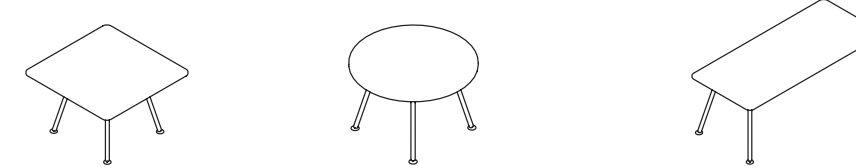

CoLab Seating

CB103

3 seater bench

CB103T

2 seater bench with table

CB206

6 seater bench

CB103B

3 seater sofa with back

CB103BS

3 seater sofa with back and screens

CB103BST

3 seater sofa with back, screens and worktable

CoLab Tables

CB48SQ

48" x 48" square table
29" h

CB48R

48" x 48" square table
29" h

CB7836R

36" x 78" rectangle table
29" h

COLAB – ASSOCIATED PRODUCTS

Framed

Framed

Go to senator.online for more information about Framed and its configurations.