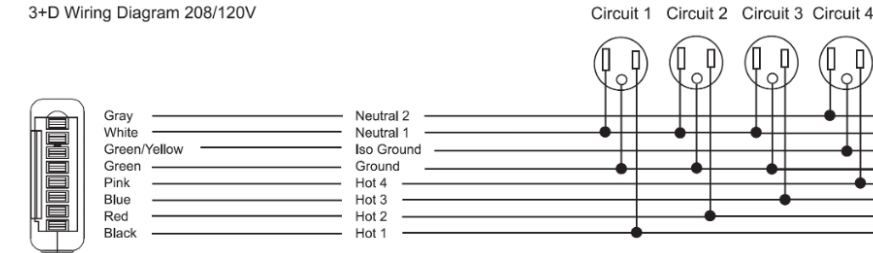

COLAB BEAM – PERCH

Beech Veneer on Ply perches with End Table

1. Standard feature
   - Not available
2. Optional feature

	CB2SBPPT 2 Seat beam Beech Veneer on Ply Perches, End Table	CB3SBPPT 3 Seat beam Beech Veneer on Ply perches, End Table	CB4SBPPT 4 Seat beam Beech Veneer on Ply perches, End Table	CB6SBPPT 6 Seat beam Beech Veneer on Ply perches, End Table	CBACT Add On Coffee Table	CBPHAT Portable H/A Laptop Table
Aluminum beam finished in Smoke Gray	●	●	●	●	□	□
Steel Leg Frame finished in Honey Yellow, Forest Green, Ocean Blue, or Smoke Gray	●	●	●	●	●	□
End table finished in 1" TFL	●	●	●	●	□	□
Clear lacquered Beech veneer on Ply perches	●	●	●	●	□	□
Plastic leveling glides	●	●	●	●	□	□
Add On Coffee Table available in 1" TFL finishes	●	●	●	●	●	□
Portable H/A laptop table finished in Smoke Gray steel frame, TFL top available in 1" TFL finishes	●	●	●	●	□	●
Power option UA or UB (See table below)	+$1,632	□	□	□	□	□
Power option UC or UD (See table below)	□	+$2,466	□	□	□	□
Power option UE or UF (See table below)	□	□	+$3,310	□	□	□
Power option UG or UH (See table below)	□	□	□	+$5,140	□	□

Note: Please specify power option at the end of the product code. For example – CB2SBPPT-UA

Power options

All power options comprise of single mains power outlet with dual charging USB A & C

P Denotes power position

2 SEAT BEAM Power options	UA		UB	
3 SEAT BEAM Power options	UC		UD	
4 SEAT BEAM Power options	UE		UF	
6 SEAT BEAM Power options	UG		UH	

COLAB BEAM – PERCH

Beech Veneer on Ply perches with End Table

	Beech Veneer on Ply
CB2SBPPT · 2 Seat beam · Beech Veneer on Ply perches · 19" H · 68" W x 23.5" D · End Table*	3,573
CB3SBPPT · 3 Seat beam · Beech Veneer on Ply perches · 28" H · 94" W x 23.5" D · End Table*	4,381
CB4SBPPT · 4 Seat beam · Beech Veneer on Ply perches · 28" H · 119" W x 23.5" D · End Table*	5,112
CB6SBPPT · 6 Seat beam · Beech veneer on Ply perches · 28" H · 182" W x 23.5" D · End Table*	7,873
CBACT · Add On Coffee Table · 21" H · 22" W x 10" D · 1" TFL	584 SEE NOTE 1
CBPHAT · Portable H/A Laptop Table · 29" – 46" H · 22" W x 14" D · Smoke Gray Steel frame	1,571
CBFBKB · Beam Floor Fixing Bracket kit finished in Black	89

*End table = 40" H x 24" dia

Note 1: CBACT can be specified on both the end and mid legs

Hardwire Infeeds 8 Wire 4 Circuit For CoLab Beams

3-Prong Plug Infeeds – Single Circuit For CoLab Beams

	Length (inches)		
	72"	108"	144"
72HWINF84-B 182 SEE NOTES 1, 2, & 3	108HWINF84-B 237 SEE NOTES 1, 2, & 3	144HWINF84-B 287 SEE NOTES 1, 2, & 3	Code Price
72-3PINF-B 182 SEE NOTES 2 & 3	108-3PINF-B 237 SEE NOTES 2 & 3	144-PINF-B 287 SEE NOTES 2 & 3	Code Price

Note 1: For CoLab with power please select an option between Plug-In or Hardwired.

All prices listed in US $

Note 2: Infeeds to be ordered per separate.

- Plug-In option, please order one Plug-In infeed per beam pack. Comes with a 20amp 3-prong plug.
- Hardwire option, capable of 13 duplex receptacles per circuit, with a total of 52 duplex receptacles if all circuits are used per single power infeed.

Note 3: Receptacle: Simplex & Smart USB A+C, receptacle rated @ 15amp, USB-A @ 18w and USB-C @ 20w