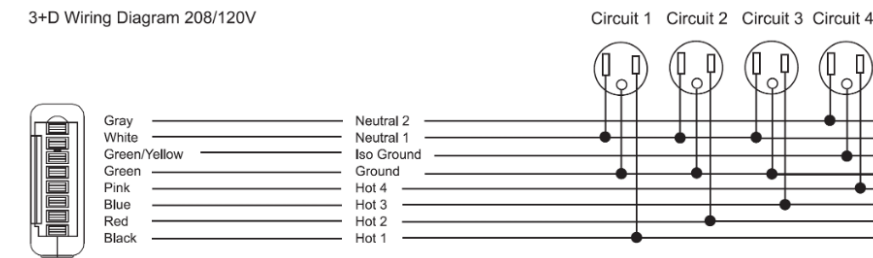

COLAB BEAM – PERCH

Fabric Seat

1. Standard feature
   - Not available
2. Optional feature

	CB2SBPF 2 Seat beam Upholstered perches	CB3SBPF 3 Seat beam Upholstered perches	CB4SBPF 4 Seat beam Upholstered perches	CB6SBPF 6 Seat beam Upholstered perches	CBACT Add On Coffee Table	CBPHAT Portable H/A Laptop Table
Aluminum beam finished in Smoke Gray	●	●	●	●	□	□
Steel Leg Frame finished in Honey Yellow, Forest Green, Ocean Blue, or Smoke Gray	●	●	●	●	●	□
Fully Upholstered Seat	●	●	●	●	□	□
Plastic leveling glides	●	●	●	●	□	□
Add On Coffee Table available in 1" TFL finishes	●	●	●	●	●	□
Portable H/A laptop table finished in Smoke Gray steel frame, TFL top available in 1" TFL finishes	●	●	●	●	□	●
Power option UA or UB (See table below)	+ $1,632	□	□	□	□	□
Power option UC or UD (See table below)	□	+ $2,466	□	□	□	□
Power option UE or UF (See table below)	□	□	+ $3,310	□	□	□
Power option UG or UH (See table below)	□	□	□	+ $5,140	□	□

Note: Please specify power option at the end of the product code. For example – CB2SBPF-UA

Power options

All power options comprise of single mains power outlet with dual charging USB A & C

P Denotes power position

2 SEAT BEAM Power options	UA		UB	
3 SEAT BEAM Power options	UC		UD	
4 SEAT BEAM Power options	UE		UF	
6 SEAT BEAM Power options	UG		UH	

COLAB BEAM – PERCH

Fabric Seat

Fabric Grade	0	1	2	3	4	5	6	7	8	9	COM
CB2SBPF · 2 Seat beam · Upholstered perches · 19" H · 59" W x 23.5" D	-	3,672	3,692	3,719	3,756	3,801	3,845	3,929	3,964	4,035	3,672
											1.25 yds
CB3SBPF · 3 Seat beam · Upholstered perches · 19" H · 86" W x 23.5" D	-	4,451	4,480	4,519	4,571	4,635	4,699	4,818	4,868	4,970	4,451
											1.50 yds
CB4SBPF · 4 Seat beam · Upholstered perches · 19" H · 110" W x 23.5" D	-	5,293	5,328	5,375	5,437	5,515	5,591	5,734	5,794	5,916	5,293
											2 yds
CB6SBPF · 6 Seat beam · Upholstered perches · 19" H · 173" W x 23.5" D	-	8,385	8,437	8,507	8,601	8,717	8,831	9,045	9,136	9,319	8,385
											2.75 yds

CBACT · Add On Coffee Table · 21" H · 22" W x 10" D · 1" TFL	584
	SEE NOTE 1
CBPHAT · Portable H/A Laptop Table · 29" – 46" H · 22" W x 14" D · Smoke Gray Steel frame	1,571
CBFBKB · Beam Floor Fixing Bracket kit finished in Black	89

Note 1: CBACT can be specified on both the end and mid legs

Hardwire Infeeds 8 Wire 4 Circuit For CoLab Beams

3-Prong Plug Infeeds – Single Circuit For CoLab Beams

	Length (inches)		
	72"	108"	144"
72HWINF84-B 182			
SEE NOTES 1, 2, & 3			
108HWINF84-B 237			
SEE NOTES 1, 2, & 3			
144HWINF84-B 287			
SEE NOTES 1, 2, & 3			
72-3PINF-B 182			
SEE NOTES 2 & 3			
108-3PINF-B 237			
SEE NOTES 2 & 3			
144-PINF-B 287			
SEE NOTES 2 & 3			

Note 1: For CoLab with power please select an option between Plug-In or Hardwired.

Note 2: Infeeds to be ordered per separate.

· Plug-In option, please order one Plug-In infeed per beam pack. Comes with a 20amp 3-prong plug.

· Hardwire option, capable of 13 duplex receptacles per circuit, with a total of 52 duplex receptacles if all circuits are used per single power infeed.

Note 3: Receptacle: Simplex & Smart USB A+C, receptacle rated @ 15amp, USB-A @ 18w and USB-C @ 20w

All prices listed in US $