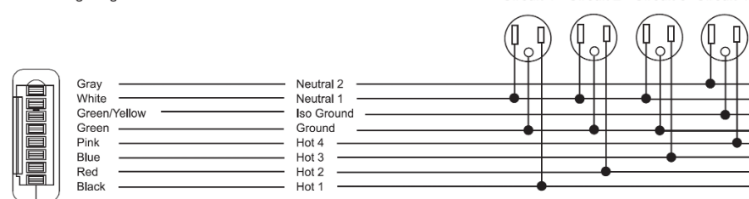

COLAB BEAM – PERCH

Beech Veneer on Ply perches with End Tables

- Standard feature
- Not available

Optional feature

	CB2SBPPT2 2 Seat beam Beech Veneer on Ply perches, 2 End Tables	CB3SBPPT2 3 Seat beam Beech Veneer on Ply perches, 2 End Tables	CB4SBPPT2 4 Seat beam Beech Veneer on Ply perches, 2 End Tables	CB6SBPPT2 6 Seat beam Beech Veneer on Ply perches, 2 End Tables	CB6SBPPT3 6 Seat beam Beech Veneer on Ply perches, 2 End Tables, 1 Central	CBPHAT Portable H/A Laptop Table
Aluminum beam finished in Smoke Gray	●	●	●	●	●	□
Steel Leg Frame finished in Honey Yellow, Forest Green, Ocean Blue, or Smoke Gray	●	●	●	●	●	□
End / Central tables finished in 1" TFL	●	●	●	●	●	□
Clear lacquered Beech veneer on Ply perches	●	●	●	●	●	□
Plastic leveling glides	●	●	●	●	●	□
Add On Coffee Table available in 1" TFL finishes	●	●	●	●	●	□
Portable H/A laptop table finished in Smoke Gray steel frame, TFL top available in 1" TFL finishes	●	●	●	●	●	●
Power option UA or UB (See table below)	+$1,632	□	□	□	□	□
Power option UC or UD (See table below)	□	+$2,466	□	□	□	□
Power option UE or UF (See table below)	□	□	+$3,310	□	□	□
Power option UG or UH (See table below)	□	□	□	+$5,140	+$5,140	□

Note: Please specify power option at the end of the product code. For example – CB2SBPPT2-UA

3+D Wiring Diagram 208/120V

Circuit 1 Circuit 2 Circuit 3 Circuit 4

Power options

All power options comprise of single mains power outlet with dual charging USB A & C

P Denotes power position

2 SEAT BEAM Power options	UA		UB	
3 SEAT BEAM Power options	UC		UD	
4 SEAT BEAM Power options	UE		UF	
6 SEAT BEAM Power options	UG		UH	

COLAB BEAM – PERCH

Beech Veneer on Ply perches with End Tables

Beech Veneer on Ply

CB2SBPPT2 · 2 Seat beam · Beech Veneer on Ply perches · 28" H · 77" W x 23.5" D · 2 End Tables*	3,920
CB3SBPPT2 · 3 Seat beam · Beech Veneer on Ply perches · 28" H · 103" W x 23.5" D · 2 End Tables*	4,728
CB4SBPPT2 · 4 Seat beam · Beech Veneer on Ply perches · 28" H · 128" W x 23.5" D · 2 End Tables*	5,459
CB6SBPPT2 · 6 Seat beam · Beech Veneer on Ply perches · 28" H · 191" W x 23.5" D · 2 End Tables*	8,220
CB6SBPPT3 · 6 Seat beam · Beech Veneer on Ply perches · 28" H · 191" W x 23.5" D · 2 End Tables* · 1 Central Table*	8,569
CBPHAT · Portable H/A Laptop Table · 29" – 46" H · 22" W x 14" D · Smoke Gray Steel frame	1,571
CBFBKB · Beam Floor Fixing Bracket kit finished in Black	89

*End & Central tables = 41" H x 24" dia