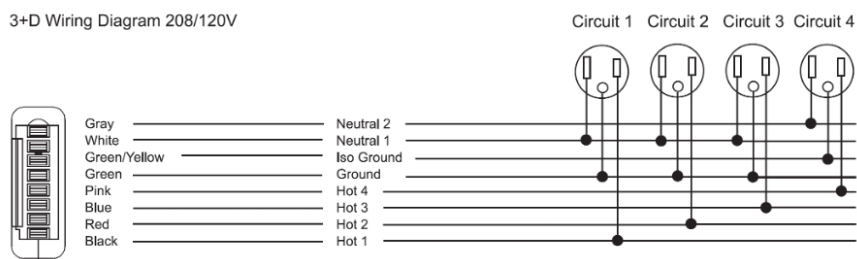

WORKSPACES

COLAB BEAM – LOW

Fabric Seat

1. Standard feature
   - Not available
2. Optional feature

	CB2SBLF 2 Seat beam Upholstered Seats	CB3SBLF 3 Seat beam Upholstered Seats	CB4SBLF 4 Seat beam Upholstered Seats	CB6SBLF 6 Seat beam Upholstered Seats	CBACT Add On Coffee Table	CBPHAT Portable H/A Laptop Table
Aluminum beam finished in Smoke Gray	●	●	●	●	□	□
Steel Leg Frame finished in Honey Yellow, Forest Green, Ocean Blue, or Smoke Gray	●	●	●	●	●	□
Fully Upholstered Seat	●	●	●	●	□	□
Plastic leveling glides	●	●	●	●	□	□
Add On Coffee Table available in 1" TFL finishes	●	●	●	●	●	□
Portable H/A laptop table finished in Smoke Gray steel frame, TFL top available in 1" TFL finishes	●	●	●	●	□	●
Power option UA or UB (See table below)	+ $1,632	□	□	□	□	□
Power option UC or UD (See table below)	□	+ $2,466	□	□	□	□
Power option UE or UF (See table below)	□	□	+ $3,310	□	□	□
Power option UG or UH (See table below)	□	□	□	+ $5,140	□	□

Note: Please specify power option at the end of the product code. For example – CB2SBLF-UA

3+D Wiring Diagram 208/120V

Power options

All power options comprise of single mains power outlet with dual charging USB A & C

● Denotes power position

2 SEAT BEAM Power options	UA		UB	
3 SEAT BEAM Power options	UC		UD	
4 SEAT BEAM Power options	UE		UF	
6 SEAT BEAM Power options	UG		UH	

WORKSPACES

COLAB BEAM – LOW

Fabric Seat

Fabric Grade	0	1	2	3	4	5	6	7	8	9	COM
CB2SBLF · 2 Seat beam · Upholstered Seats · 19" H · 59" W x 18.5" D	-	3,152	3,175	3,206	3,248	3,299	3,350	3,445	3,485	3,567	3,152
											1.25 yds
CB3SBLF · 3 Seat beam · Upholstered Seats · 19" H · 86" W x 18.5" D	-	3,606	3,638	3,681	3,738	3,809	3,879	4,010	4,066	4,177	3,606
											1.50 yds
CB4SBLF · 4 Seat beam · Upholstered Seats · 19" H · 110" W x 18.5" D	-	4,650	4,690	4,745	4,818	4,908	4,997	5,163	5,234	5,376	4,650
											2 yds
CB6SBLF · 6 Seat beam · Upholstered Seats · 19" H · 173" W x 18.5" D	-	7,353	7,414	7,495	7,604	7,740	7,784	7,950	8,021	8,163	7,353
											2.75 yds
CBACT · Add On Coffee Table · 21" H · 22" W x 10"D · 1" TFL							584				SEE NOTE 1
CBPHAT · Portable H/A Laptop Table · 29" – 46" H · 22" W x 14" D · Smoke Gray Steel frame										1,571	
CBFBKB · Beam Floor Fixing Bracket kit finished in Black											89

Note 1: CBACT can be specified on both the end and mid legs

Hardwire Infeeds
8 Wire 4 Circuit
For CoLab Beams

3-Prong Plug Infeeds –
Single Circuit
For CoLab Beams

	Length (inches)		
	72"	108"	144"
72HWINF84-B 182			
SEE NOTES 1, 2, & 3			
108HWINF84-B 237			
SEE NOTES 1, 2, & 3			
144HWINF84-B 287			
SEE NOTES 1, 2, & 3			
72-3PINF-B 182			
SEE NOTES 2 & 3			
108-3PINF-B 237			
SEE NOTES 2 & 3			
144-PINF-B 287			
SEE NOTES 2 & 3			

Note 1: For CoLab with power please select an option between Plug-In or Hardwired.

Note 2: Infeeds to be ordered per separate.

· Plug-In option, please order one Plug-In infeed per beam pack. Comes with a 20amp 3-prong plug.

· Hardwire option, capable of 13 duplex receptacles per circuit, with a total of 52 duplex receptacles if all circuits are used per single power infeed.

All prices listed in US $