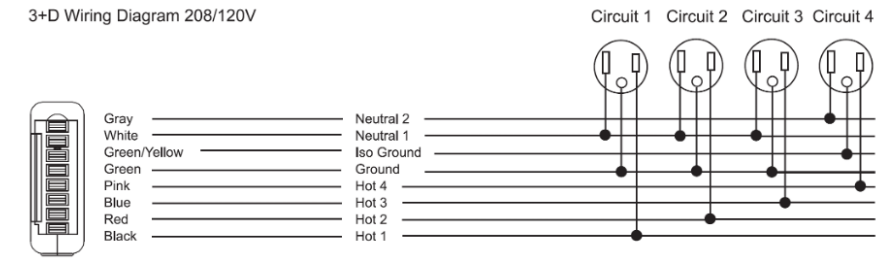

COLAB BEAM – LOW

Beech Veneer on Ply Seat

1. Standard feature
   - Not available
2. Optional feature

	CB2SBLP 2 Seat beam Beech Veneer on Ply Seats	CB3SBLP 3 Seat beam Beech Veneer on Ply Seats	CB4SBLP 4 Seat beam Beech Veneer on Ply Seats	CB6SBLP 6 Seat beam Beech Veneer on Ply Seats	CBACT Add On Coffee Table	CBPHAT Portable H/A Laptop Table
Aluminum beam finished in Smoke Gray	●	●	●	●	□	□
Steel Leg Frame finished in Honey Yellow, Forest Green, Ocean Blue, or Smoke Gray	●	●	●	●	●	□
Clear lacquered Beech veneer on Ply seat	●	●	●	●	□	□
Plastic leveling glides	●	●	●	●	□	□
Add On Coffee Table available in 1" TFL finishes	●	●	●	●	●	□
Portable H/A laptop table finished in Smoke Gray steel frame, TFL top available in 1" TFL finishes	●	●	●	●	□	●
Power option UA or UB (See table below)	+ $1,632	□	□	□	□	□
Power option UC or UD (See table below)	□	+ $2,466	□	□	□	□
Power option UE or UF (See table below)	□	□	+ $3,310	□	□	□
Power option UG or UH (See table below)	□	□	□	+ $5,140	□	□

Note: Please specify power option at the end of the product code. For example – CD2SBLP-UA

Power options

All power options comprise of single mains power outlet with dual charging USB A & C

P Denotes power position

2 SEAT BEAM Power options	UA		UB	
3 SEAT BEAM Power options	UC		UD	
4 SEAT BEAM Power options	UE		UF	
6 SEAT BEAM Power options	UG		UH	

COLAB BEAM – LOW

Beech Veneer on Ply Seat

	Fabric Grade	Beech Veneer on Ply
CB2SBLP · 2 Seat beam · Beech Veneer on Ply Seats · 19" H · 59" W x 18.5" D		3,248
CB3SBLP · 3 Seat beam · Beech Veneer on Ply Seats · 19" H · 86" W x 18.5" D		3,738
CB4SBLP · 4 Seat beam · Beech Veneer on Ply Seats · 19" H · 110" W x 18.5" D		4,818
CB6SBLP · 6 Seat beam · Beech Veneer on Ply Seats · 19" H · 173" W x 18.5" D		7,604
CBACT · Add On Coffee Table · 21" H · 22" W x 10"D · 1" TFL		584 SEE NOTE 1
CBPHAT · Portable H/A Laptop Table · 29" – 46" H · 22" W x 14" D · Smoke Gray Steel frame		1,571
CBFBKB · Beam Floor Fixing Bracket kit finished in Black		89

Note 1: CBACT can be specified on both the end and mid legs

Hardwire Infeeds 8 Wire 4 Circuit For CoLab Beams

3-Prong Plug Infeeds – Single Circuit For CoLab Beams

	Length (inches)		
	72"	108"	144"
72HWINF84-B 182 SEE NOTES 1, 2, & 3	108HWINF84-B 237 SEE NOTES 1, 2, & 3	144HWINF84-B 287 SEE NOTES 1, 2, & 3	Code Price
72-3PINF-B 182 SEE NOTES 2 & 3	108-3PINF-B 237 SEE NOTES 2 & 3	144-PINF-B 287 SEE NOTES 2 & 3	Code Price

Note 1: For CoLab with power please select an option between Plug-In or Hardwired.

All prices listed in US $

Note 2: Infeeds to be ordered per separate.

- Plug-In option, please order one Plug-In infeed per beam pack. Comes with a 20amp 3-prong plug.
- Hardwire option, capable of 13 duplex receptacles per circuit, with a total of 52 duplex receptacles if all circuits are used per single power infeed.

Note 3: Receptacle: Simplex & Smart USB A+C, receptacle rated @ 15amp, USB-A @ 18w and USB-C @ 20w