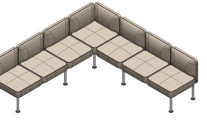

When ordering, please ensure that you send us all this information, so we can correctly fulfil your requirements.

COLAB SEATING

Seating

- Standard feature
- Not available
- Optional feature

	CB700B Corner Unit	CB700BS Corner Unit Screens	CBTAB Tablet
Weight	412lbs	542lbs	-
Wood Frame Construction with Foam	●	●	□
Fully Upholstered	●	●	□
Steel Frame and Legs finished in Smoke Gray powder coat	●	●	●
Plastic Height Adjustable Glides	●	●	□
Fully Upholstered Back Screen	□	●	□
TFL Tablet Top available in 1" TFL Finishes	□	□	●
Two-tone upholstery (use the price of the highest grade of the fabrics selected)	-	+\$450	-

COLAB SEATING

Seating

Fabric Grade	0	1	2	3	4	5	6	7	8	9	COM
CB700B · Corner Unit* · Backs · 32" H · 99" W x 99" D	-	10,439	11,055	11,874	12,975	14,339	15,686	18,189	19,267	21,415	4,919 14 yds
CB700BS · Corner Unit* · Backs & Screens · 49" H · 100" W x 100" D	-	12,284 SEE NOTE 1	12,901 SEE NOTE 1	13,719 SEE NOTE 1	14,819 SEE NOTE 1	16,184 SEE NOTE 1	17,530 SEE NOTE 1	20,043 SEE NOTE 1	21,112 SEE NOTE 1	23,261 SEE NOTE 1	6,492 24.50 yds SEE NOTE 1
*Seat height = 19" H All prices listed in US \$											