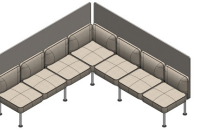

When ordering, please ensure that you send us all this information, so we can correctly fulfil your requirements.

COLAB SEATING

Seating

- Standard feature
- Not available
- Optional feature

	CB700B Corner Unit	CB700BS Corner Unit Screens	CBTAB Tablet
Weight	412lbs	542lbs	-
Wood Frame Construction with Foam	●	●	□
Fully Upholstered	●	●	□
Steel Frame and Legs finished in Smoke Gray powder coat	●	●	●
Plastic Height Adjustable Glides	●	●	□
Fully Upholstered Back Screen	□	●	□
TFL Tablet Top available in 1" TFL Finishes	□	□	●
Two-tone upholstery (use the price of the highest grade of the fabrics selected)	-	+\$450	-

COLAB SEATING

Seating

Fabric Grade	0	1	2	3	4	5	6	7	8	9	COM
CB700B · Corner Unit* · Backs · 32" H · 99" W x 99" D	-	10,439	11,055	11,874	12,975	14,339	15,686	18,189	19,267	21,415	4,919 14 yds
CB700BS · Corner Unit* · Backs & Screens · 49" H · 100" W x 100" D	-	12,284 SEE NOTE 1	12,901 SEE NOTE 1	13,719 SEE NOTE 1	14,819 SEE NOTE 1	16,184 SEE NOTE 1	17,530 SEE NOTE 1	20,043 SEE NOTE 1	21,112 SEE NOTE 1	23,261 SEE NOTE 1	6,492 24.50 yds SEE NOTE 1
*Seat height = 19" H All prices listed in US \$											