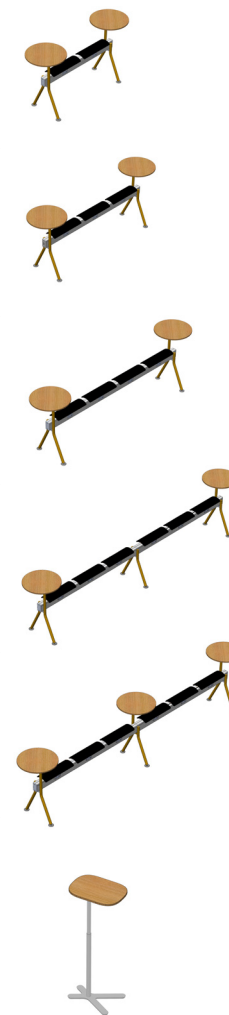

COLAB BEAM – PERCH

Fabric Seat & End Tables

Fabric Grade	0	1	2	3	4	5	6	7	8	9	COM
CB2SBPFT2 · 2 Seat beam · Upholstered perches · 28" H · 77" W x 23.5" D · 2 End Tables*	-	4,366	4,386	4,413	4,450	4,495	4,540	4,623	4,658	4,729	4,366
											1.25 yds
CB3SBPFT2 · 3 Seat beam · Upholstered perches · 28" H · 103" W x 23.5" D · 2 End Tables*	-	5,145	5,174	5,213	5,265	5,330	5,393	5,512	5,563	5,664	5,145
											1.50 yds
CB4SBPFT2 · 4 Seat beam · Upholstered perches · 28" H · 128" W x 23.5" D · 2 End Tables*	-	5,988	6,022	6,069	6,131	6,209	6,285	6,428	6,488	6,610	5,988
											2 yds
CB6SBPFT2 · 6 Seat beam · Upholstered perches · 28" H · 191" W x 23.5" D · 2 End Tables*	-	9,079	9,131	9,201	9,295	9,411	9,525	9,739	9,830	10,013	9,079
											2.75 yds
CB6SBPFT3 · 6 Seat beam · Upholstered perches · 28" H · 191" W x 23.5" D · 2 End Tables* · 1 Central Table*	-	9,426	9,478	9,548	9,642	9,758	9,873	10,086	10,177	10,360	9,426
											2.75 yds
*End & Central tables = 41" H x 24" dia											
CBPHAT · Portable H/A Laptop Table · 29" – 46" H · 22" W x 14" D · Smoke Gray Steel frame											1,571
CBFBKB · Beam Floor Fixing Bracket kit finished in Black											89