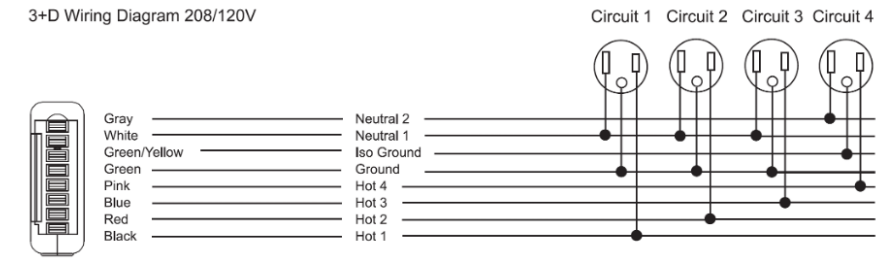

WORKSPACES

COLAB BEAM – LOW

Beech Veneer on Ply Seat

1. Standard feature
   - Not available
2. Optional feature

	CD2SBLP 2 Seat beam Beech Veneer on Ply Seats	CB3SBLP 3 Seat beam Beech Veneer on Ply Seats	CB4SBLP 4 Seat beam Beech Veneer on Ply Seats	CB6SBLP 6 Seat beam Beech Veneer on Ply Seats	CBACT Add On Coffee Table	CBPHAT Portable H/A Laptop Table
Aluminum beam finished in Smoke Gray	●	●	●	●	□	□
Steel Leg Frame finished in Honey Yellow, Forest Green, Ocean Blue, or Smoke Gray	●	●	●	●	●	□
Clear lacquered Beech veneer on Ply seat	●	●	●	●	□	□
Plastic leveling glides	●	●	●	●	□	□
Add On Coffee Table available in 1" TFL finishes	●	●	●	●	●	□
Portable H/A laptop table finished in Smoke Gray steel frame, TFL top available in 1" TFL finishes	●	●	●	●	□	●
Power option UA or UB (See table below)	+ $1,632	□	□	□	□	□
Power option UC or UD (See table below)	□	+ $2,466	□	□	□	□
Power option UE or UF (See table below)	□	□	+ $3,310	□	□	□
Power option UG or UH (See table below)	□	□	□	+ $5,140	□	□

Note: Please specify power option at the end of the product code. For example – CD2SBLP-UA

Power options

All power options comprise of single mains power outlet with dual charging USB A & C

P Denotes power position

2 SEAT BEAM Power options	UA		UB	
3 SEAT BEAM Power options	UC		UD	
4 SEAT BEAM Power options	UE		UF	
6 SEAT BEAM Power options	UG		UH	

WORKSPACES

COLAB BEAM – LOW

Beech Veneer on Ply Seat

	Fabric Grade	Beech Veneer on Ply
CB2SBLP · 2 Seat beam · Beech Veneer on Ply Seats · 19" H · 59" W x 18.5" D		3,248
CB3SBLP · 3 Seat beam · Beech Veneer on Ply Seats · 19" H · 86" W x 18.5" D		3,738
CB4SBLP · 4 Seat beam · Beech Veneer on Ply Seats · 19" H · 110" W x 18.5" D		4,818
CB6SBLP · 6 Seat beam · Beech Veneer on Ply Seats · 19" H · 173" W x 18.5" D		7,604
CBACT · Add On Coffee Table · 21" H · 22" W x 10"D · 1" TFL		584 SEE NOTE 1
CBPHAT · Portable H/A Laptop Table · 29" – 46" H · 22" W x 14" D · Smoke Gray Steel frame		1,571
CBFBKB · Beam Floor Fixing Bracket kit finished in Black		89

Note 1: CBACT can be specified on both the end and mid legs

Hardwire Infeeds
8 Wire 4 Circuit
For CoLab Beams

3-Prong Plug Infeeds –
Single Circuit
For CoLab Beams

	Length (inches)			
	72"	108"	144"	
72HWINF84-B 182		108HWINF84-B 237	144HWINF84-B 287	Code Price
SEE NOTES 1, 2, & 3		SEE NOTES 1, 2, & 3	SEE NOTES 1, 2, & 3	
72-3PINF-B 182		108-3PINF-B 237	144-PINF-B 287	Code Price

Note 1: For CoLab with power please select an option between Plug-In or Hardwired.

All prices listed in US $

Note 2: Infeeds to be ordered per separate.

- Plug-In option, please order one Plug-In infeed per beam pack. Comes with a 20amp 3-prong plug.
- Hardwire option, capable of 13 duplex receptacles per circuit, with a total of 52 duplex receptacles if all circuits are used per single power infeed.

Note 3: Receptacle: Simplex & Smart USB A+C, receptacle rated @ 15amp, USB-A @ 18w and USB-C @ 20w