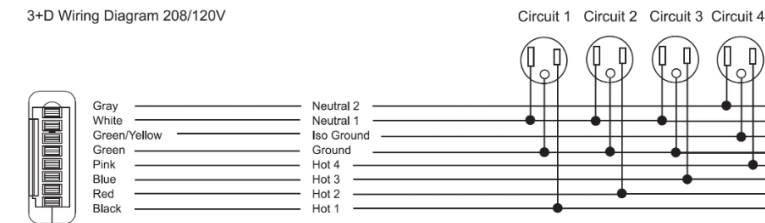

COLAB BEAM – PERCH

Beech Veneer on Ply perches with End Tables

- Standard feature
- Not available
- Optional feature

	CB2SBPPT2 2 Seat beam Beech Veneer on Ply perches, 2 End Tables	CB3SBPPT2 3 Seat beam Beech Veneer on Ply perches, 2 End Tables	CB4SBPPT2 4 Seat beam Beech Veneer on Ply perches, 2 End Tables	CB6SBPPT2 6 Seat beam Beech Veneer on Ply perches, 2 End Tables	CB6SBPPT3 6 Seat beam Beech Veneer on Ply perches, 2 End Tables, 1 Central	CBPHAT Portable H/A Laptop Table
Aluminum beam finished in Smoke Gray	●	●	●	●	●	□
Steel Leg Frame finished in Honey Yellow, Forest Green, Ocean Blue, or Smoke Gray	●	●	●	●	●	□
End / Central tables finished in 1" TFL	●	●	●	●	●	□
Clear lacquered Beech veneer on Ply perches	●	●	●	●	●	□
Plastic leveling glides	●	●	●	●	●	□
Add On Coffee Table available in 1" TFL finishes	●	●	●	●	●	□
Portable H/A laptop table finished in Smoke Gray steel frame, TFL top available in 1" TFL finishes	●	●	●	●	●	●
Power option UA or UB (See table below)	+$1,632	□	□	□	□	□
Power option UC or UD (See table below)	□	+$2,466	□	□	□	□
Power option UE or UF (See table below)	□	□	+$3,310	□	□	□
Power option UG or UH (See table below)	□	□	□	+$5,140	+$5,140	□

Note: Please specify power option at the end of the product code. For example – CB2SBPPT2-UA

Power options

All power options comprise of single mains power outlet with dual charging USB A & C

P Denotes power position

2 SEAT BEAM Power options	UA		UB	
3 SEAT BEAM Power options	UC		UD	
4 SEAT BEAM Power options	UE		UF	
6 SEAT BEAM Power options	UG		UH	

COLAB BEAM – PERCH

Beech Veneer on Ply perches with End Tables

	Beech Veneer on Ply
CB2SBPPT2 · 2 Seat beam · Beech Veneer on Ply perches · 28" H · 77" W x 23.5" D · 2 End Tables*	3,920
CB3SBPPT2 · 3 Seat beam · Beech Veneer on Ply perches · 28" H · 103" W x 23.5" D · 2 End Tables*	4,728
CB4SBPPT2 · 4 Seat beam · Beech Veneer on Ply perches · 28" H · 128" W x 23.5" D · 2 End Tables*	5,459
CB6SBPPT2 · 6 Seat beam · Beech Veneer on Ply perches · 28" H · 191" W x 23.5" D · 2 End Tables*	8,220
CB6SBPPT3 · 6 Seat beam · Beech Veneer on Ply perches · 28" H · 191" W x 23.5" D · 2 End Tables* · 1 Central Table*	8,569
CBPHAT · Portable H/A Laptop Table · 29" – 46" H · 22" W x 14" D · Smoke Gray Steel frame	1,571
CBFBKB · Beam Floor Fixing Bracket kit finished in Black	89

*End & Central tables = 41" H x 24" dia