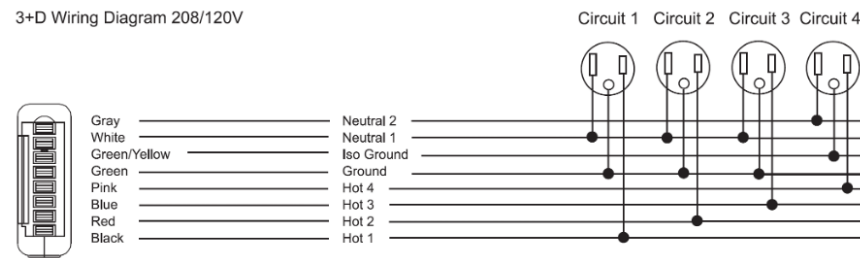

COLAB BEAM – PERCH

Fabric Seat & End Table

● Standard feature

□ Not available

Optional feature

	CB2SBPFT 2 Seat beam Upholstered perches, End Table	CB3SBPFT 3 Seat beam Upholstered perches, End Table	CB4SBPFT 4 Seat beam Upholstered perches, End Table	CB6SBPFT 6 Seat beam Upholstered perches, End Table	CBACT Add On Coffee Table	CBPHAT Portable H/A Laptop Table
Aluminum beam finished in Smoke Gray	●	●	●	●	□	□
Steel Leg Frame finished in Honey Yellow, Forest Green, Ocean Blue, or Smoke Gray	●	●	●	●	●	□
End table finished in 1" TFL	●	●	●	●	□	□
Fully Upholstered Seat	●	●	●	●	□	□
Plastic leveling glides	●	●	●	●	□	□
Add On Coffee Table available in 1" TFL finishes	●	●	●	●	●	□
Portable H/A laptop table finished in Smoke Gray steel frame, TFL top available in 1" TFL finishes	●	●	●	●	□	●
Power option UA or UB (See table below)	+$1,632	□	□	□	□	□
Power option UC or UD (See table below)	□	+$2,466	□	□	□	□
Power option UE or UF (See table below)	□	□	+$3,310	□	□	□
Power option UG or UH (See table below)	□	□	□	+$5,140	□	□

Note: Please specify power option at the end of the product code. For example – CB2SBPFT-UA

3+D Wiring Diagram 208/120V

Power options

All power options comprise of single mains power outlet with dual charging USB A & C

● Denotes power position

2 SEAT BEAM Power options	UA		UB	
3 SEAT BEAM Power options	UC		UD	
4 SEAT BEAM Power options	UE		UF	
6 SEAT BEAM Power options	UG		UH	

COLAB BEAM – PERCH

Fabric Seat & End Table

Fabric Grade	0	1	2	3	4	5	6	7	8	9	COM
CB2SBPFT · 2 Seat beam · Upholstered perches · 19" H · 68" W x 23.5" D · End Table*	-	4,019	4,039	4,066	4,103	4,148	4,192	4,276	4,311	4,382	4,019 1.25 yds
CB3SBPFT · 3 Seat beam · Upholstered perches · 28" H · 94" W x 23.5" D · End Table*	-	4,798	4,827	4,866	4,918	4,982	5,046	5,165	5,215	5,317	4,798 1.50 yds
CB4SBPFT · 4 Seat beam · Upholstered perches · 19" H · 119" W x 23.5" D · End Table*	-	5,640	5,675	5,722	5,784	5,862	5,938	6,081	6,141	6,263	5,640 2 yds
CB6SBPT · 6 Seat beam · Upholstered perches · 19" H · 182" W x 23.5" D · End Table*	-	8,732	8,784	8,854	8,948	9,064	9,178	9,392	9,483	9,667	8,732 2.75 yds

*End table = 40" H x 24" dia

CBACT · Add On Coffee Table · 21" H · 22" W x 10" D · 1" TFL	584 SEE NOTE 1
CBPHAT · Portable H/A Laptop Table · 29" – 46" H · 22" W x 14" D · Smoke Gray Steel frame	1,571
CBFBKB · Beam Floor Fixing Bracket kit finished in Black	89

Note 1: CBACT can be specified on both the end and mid legs

	Length (inches)		
	72"	108"	144"
Hardwire Infeeds 8 Wire 4 Circuit For CoLab Beams	72HWINF84-B 182 SEE NOTES 1, 2, & 3	108HWINF84-B 237 SEE NOTES 1, 2, & 3	144HWINF84-B 287 SEE NOTES 1, 2, & 3
3-Prong Plug Infeeds – Single Circuit For CoLab Beams	72-3PINF-B 182	108-3PINF-B 237	144-PINF-B 287

Note 1: For CoLab with power please select an option between Plug-In or Hardwired.

All prices listed in US $

Note 2: Infeeds to be ordered per separate.

· Plug-In option, please order one Plug-In infeed per beam pack. Comes with a 20amp 3-prong plug.
· Hardwire option, capable of 13 duplex receptacles per circuit, with a total of 52 duplex receptacles if all circuits are used per single power infeed.

Note 3: Receptacle: Simplex & Smart USB A+C, receptacle rated @ 15amp, USB-A @ 18w and USB-C @ 20w