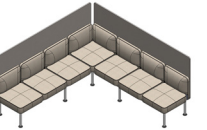

COLAB SEATING

Seating

- Standard feature
- Not available
- Optional feature

	CB700B Corner Unit	CB700BS Corner Unit Screens	CBTAB Tablet
Weight	412lbs	542lbs	-
Wood Frame Construction with Foam	●	●	□
Fully Upholstered	●	●	□
Steel Frame and Legs finished in Smoke Gray powder coat	●	●	●
Plastic Height Adjustable Glides	●	●	□
Fully Upholstered Back Screen	□	●	□
TFL Tablet Top available in 1" TFL Finishes	□	□	●
Two-tone upholstery (use the price of the highest grade of the fabrics selected)	-	+$450	-

COLAB SEATING

Seating

Fabric Grade	0	1	2	3	4	5	6	7	8	9	COM
CB700B · Corner Unit* · Backs · 32" H · 99" W x 99" D	-	10,439	11,055	11,874	12,975	14,339	15,686	18,189	19,267	21,415	4,919 14 yds
CB700BS · Corner Unit* · Backs & Screens · 49" H · 100" W x 100" D	-	12,284 SEE NOTE 1	12,901 SEE NOTE 1	13,719 SEE NOTE 1	14,819 SEE NOTE 1	16,184 SEE NOTE 1	17,530 SEE NOTE 1	20,043 SEE NOTE 1	21,112 SEE NOTE 1	23,261 SEE NOTE 1	6,492 24.50 yds SEE NOTE 1

*Seat height = 19" H

All prices listed in US $

CBTAB · Tablet · 27" H · 12" W x 16" D	626 SEE NOTE 2
CBFBKS · Seating Floor · Fixing Bracket kit · finished in Black	89

Note 1: Screen fabric selection is restricted due to vertical surface application.
Note 2: CBTAB can be fitted between any 2 Seat Cushions

All prices listed in US $

Camira	DesignTex	Knoll	Maharam	Mayer	Momentum	Ultrafabrics
Blazer 4	Billiard Cloth 6	Delite 3	Gemma 9	Apollo Silicone* 7	Boom II 7	Brisa (533)* 6
Hemp 5	Everywhere Texture 6	Infinite 3	Gemma Multi 9	Caressa* 2	Silica* 9	Ultraleather Original (291)* 8
Main Line Flax 4	Gamut 3		Lariat* 3	Editor 4	Tradition C-Zero 5	Ultraleather Pro (554)* 6
Port* 2	Montreal Crypton 5	Kvadrat	Luce 9	Fedora 2		
Guest 2	Sorano 5	Carvas 2 4	Manner 2	Legacy 3		
Rivet 1	Wend 6	Divina Melange 3 8	Mantle 6	Palermo* 4		
Sumi 4		Steelcut Trio 3 7	Meld 2	Voyager* 5		
Synergy 4		Tonus 4 9	Messenger 2			
			Metaphor 4			
			Metric 2			
			Murmur 2			

* symbolizes coated fabric

To specify your soft seating...

1. Check the Standard Features and Finishes and select the Model you require
2. Select the Fabric Band for the fabric you are using this will give you the basic price per item
3. Select any Optional Extras or Alternative Finishes you require and add on any extra costs as shown per item
4. You now have the total cost and specification for Your Item

When ordering, please ensure that you send us all this information, so we can correctly fulfil your requirements.