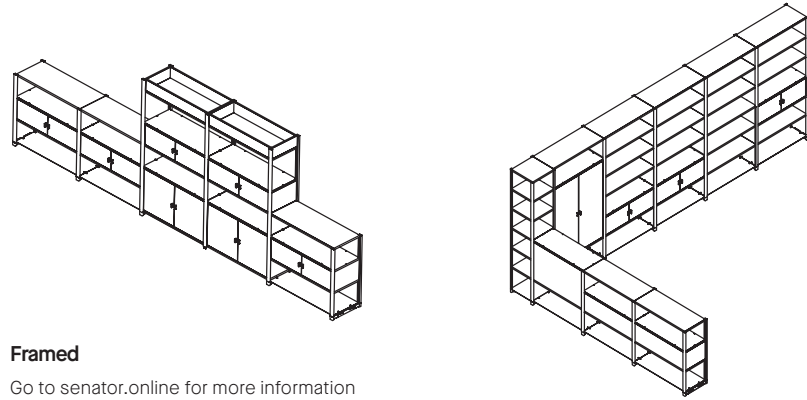

CB48R

48" x 48" square table
29" h

CB7836R

36" x 78" rectangle table
29" h

COLAB – ASSOCIATED PRODUCTS

Framed

Framed

Go to senator.online for more information about Framed and its configurations.