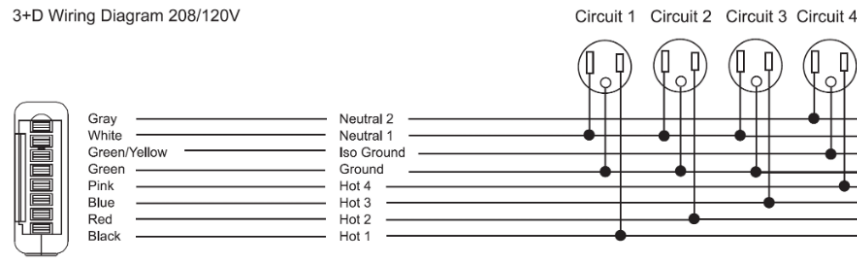

WORKSPACES

COLAB BEAM – LOW

Fabric Seat

- Standard feature
- Not available
- Optional feature

	CB2SBLF 2 Seat beam Upholstered Seats	CB3SBLF 3 Seat beam Upholstered Seats	CB4SBLF 4 Seat beam Upholstered Seats	CB6SBLF 6 Seat beam Upholstered Seats	CBACT Add On Coffee Table	CBPHAT Portable H/A Laptop Table
Aluminum beam finished in Smoke Gray	●	●	●	●	□	□
Steel Leg Frame finished in Honey Yellow, Forest Green, Ocean Blue, or Smoke Gray	●	●	●	●	●	□
Fully Upholstered Seat	●	●	●	●	□	□
Plastic leveling glides	●	●	●	●	□	□
Add On Coffee Table available in 1" TFL finishes	●	●	●	●	●	□
Portable H/A laptop table finished in Smoke Gray steel frame, TFL top available in 1" TFL finishes	●	●	●	●	□	●
Power option UA or UB (See table below)	+ $1,632	□	□	□	□	□
Power option UC or UD (See table below)	□	+ $2,466	□	□	□	□
Power option UE or UF (See table below)	□	□	+ $3,310	□	□	□
Power option UG or UH (See table below)	□	□	□	+ $5,140	□	□

Note: Please specify power option at the end of the product code. For example – CB2SBLF-UA

Power options

All power options comprise of single mains power outlet with dual charging USB A & C

P Denotes power position

2 SEAT BEAM Power options	UA		UB	
3 SEAT BEAM Power options	UC		UD	
4 SEAT BEAM Power options	UE		UF	
6 SEAT BEAM Power options	UG		UH	

WORKSPACES

COLAB BEAM – LOW

Fabric Seat

Fabric Grade	0	1	2	3	4	5	6	7	8	9	COM
CB2SBLF · 2 Seat beam · Upholstered Seats · 19" H · 59" W x 18.5" D	-	3,152	3,175	3,206	3,248	3,299	3,350	3,445	3,485	3,567	3,152
											1.25 yds
CB3SBLF · 3 Seat beam · Upholstered Seats · 19" H · 86" W x 18.5" D	-	3,606	3,638	3,681	3,738	3,809	3,879	4,010	4,066	4,177	3,606
											1.50 yds
CB4SBLF · 4 Seat beam · Upholstered Seats · 19" H · 110" W x 18.5" D	-	4,650	4,690	4,745	4,818	4,908	4,997	5,163	5,234	5,376	4,650
											2 yds
CB6SBLF · 6 Seat beam · Upholstered Seats · 19" H · 173" W x 18.5" D	-	7,353	7,414	7,495	7,604	7,740	7,784	7,950	8,021	8,163	7,353
											2.75 yds
CBACT · Add On Coffee Table · 21" H · 22" W x 10"D · 1" TFL							584				SEE NOTE 1
CBPHAT · Portable H/A Laptop Table · 29" – 46" H · 22" W x 14" D · Smoke Gray Steel frame										1,571	
CBFBKB · Beam Floor Fixing Bracket kit finished in Black											89

Note 1: CBACT can be specified on both the end and mid legs

Hardwire Infeeds
8 Wire 4 Circuit
For CoLab Beams

3-Prong Plug Infeeds –
Single Circuit
For CoLab Beams

	Length (inches)		
	72"	108"	144"
72HWINF84-B 182			
SEE NOTES 1, 2, & 3			
108HWINF84-B 237			
SEE NOTES 1, 2, & 3			
144HWINF84-B 287			
SEE NOTES 1, 2, & 3			
72-3PINF-B 182			
108-3PINF-B 237			
144-PINF-B 287			

Note 1: For CoLab with power please select an option between Plug-In or Hardwired.

All prices listed in US $

Note 2: Infeeds to be ordered per separate.

- Plug-In option, please order one Plug-In infeed per beam pack. Comes with a 20amp 3-prong plug.
- Hardwire option, capable of 13 duplex receptacles per circuit, with a total of 52 duplex receptacles if all circuits are used per single power infeed.

Note 3: Receptacle: Simplex & Smart USB A+C, receptacle rated @ 15amp, USB-A @ 18w and USB-C @ 20w