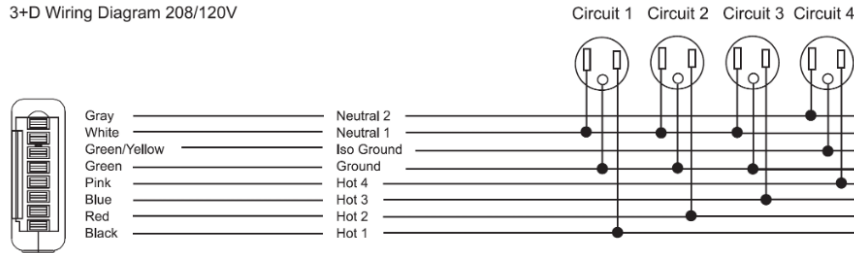

Note: Please specify power option at the end of the product code. For example – CB2SBPPT-UA

3+D Wiring Diagram 208/120V

Power options

All power options comprise of single mains power outlet with dual charging USB A & C