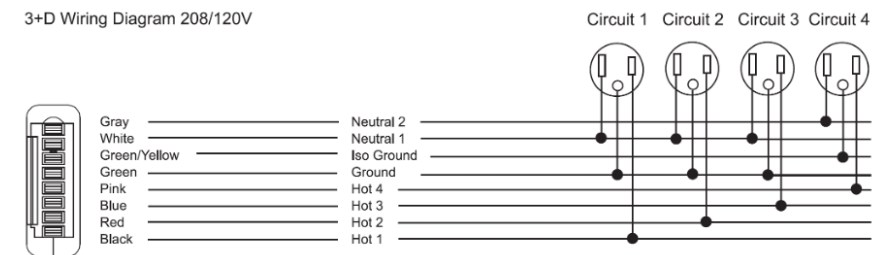

COLAB BEAM – PERCH

Fabric Seat & End Tables

	CB2SBPFT2	CB3SBPFT2	CB4SBPFT2	CB6SBPFT2	CB6SBPFT3	CBPHAT
	2 Seat beam Upholstered perches, 2 End Tables	3 Seat beam Upholstered perches, 2 End Tables	4 Seat beam Upholstered perches, 2 End Tables	6 Seat beam Upholstered perches, 2 End Tables	6 Seat beam Upholstered perches, 2 End Tables, 1 Central	Portable H/A Laptop Table
● Standard feature						
□ Not available						
Optional feature						
Aluminum beam finished in Smoke Gray	●	●	●	●	●	□
Steel Leg Frame finished in Honey Yellow, Forest Green, Ocean Blue, or Smoke Gray	●	●	●	●	●	□
End / Central tables finished in 1" TFL	●	●	●	●	●	□
Fully Upholstered Seat	●	●	●	●	●	□
Plastic leveling glides	●	●	●	●	●	□
Add On Coffee Table available in 1" TFL finishes	●	●	●	●	●	□
Portable H/A laptop table finished in Smoke Gray steel frame, TFL top available in 1" TFL finishes	●	●	●	●	●	●
Power option UA or UB (See table below)	+$1,632	□	□	□	□	□
Power option UC or UD (See table below)	□	+$2,466	□	□	□	□
Power option UE or UF (See table below)	□	□	+$3,310	□	□	□
Power option UG or UH (See table below)	□	□	□	+$5,140	+$5,140	□

Note: Please specify power option at the end of the product code. For example – CB2SBPFT2-UA