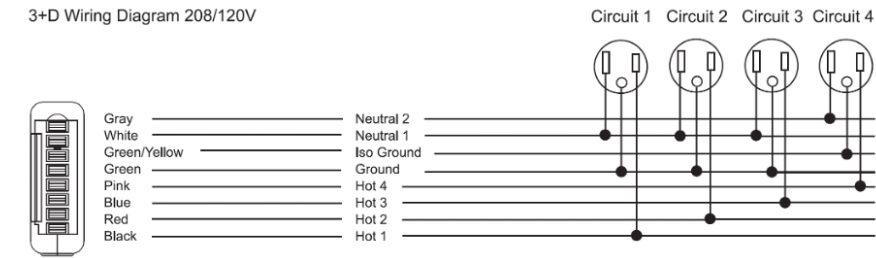

COLAB BEAM – PERCH

Beech Veneer on Ply Perches

1. Standard feature
   - ☐ Not available
2. Optional feature

	CB2SBPP 2 Seat beam Beech Veneer on Ply Perches	CB3SBPP 3 Seat beam Beech Veneer on Ply Perches	CB4SBPP 4 Seat beam Beech Veneer on Ply Perches	CB6SBPP 6 Seat beam Beech Veneer on Ply Perches	CBACT Add On Coffee Table	CBPHAT Portable H/A Laptop Table
Aluminum beam finished in Smoke Gray	●	●	●	●	☐	☐
Steel Leg Frame finished in Honey Yellow, Forest Green, Ocean Blue, or Smoke Gray	●	●	●	●	●	☐
Clear lacquered Beech veneer on Ply seat	●	●	●	●	☐	☐
Plastic leveling glides	●	●	●	●	☐	☐
Add On Coffee Table available in 1" TFL finishes	●	●	●	●	●	☐
Portable H/A laptop table finished in Smoke Gray steel frame, TFL top available in 1" TFL finishes	●	●	●	●	☐	●
Power option UA or UB (See table below)	+ $1,632	☐	☐	☐	☐	☐
Power option UC or UD (See table below)	☐	+ $2,466	☐	☐	☐	☐
Power option UE or UF (See table below)	☐	☐	+ $3,310	☐	☐	☐
Power option UG or UH (See table below)	☐	☐	☐	+ $5,140	☐	☐

Note: Please specify power option at the end of the product code. For example – CB2SBPP-UA

Power options

All power options comprise of single mains power outlet with dual charging USB A & C

P Denotes power position

2 SEAT BEAM Power options	UA		UB	
3 SEAT BEAM Power options	UC		UD	
4 SEAT BEAM Power options	UE		UF	
6 SEAT BEAM Power options	UG		UH	

COLAB BEAM – PERCH

Beech Veneer on Ply Perches

	Beech Veneer on Ply
CB2SBPP · 2 Seat beam · Beech Veneer on Ply perches · 19" H · 59" W x 23.5" D	3,226
CB3SBPP · 3 Seat beam · Beech Veneer on Ply perches · 19" H · 86" W x 23.5" D	4,033
CB4SBPP · 4 Seat beam · Beech Veneer on Ply perches · 19" H · 110" W x 23.5" D	4,765
CB6SBPP · 6 Seat beam · Beech Veneer on Ply perches · 19" H · 173" W x 23.5" D	7,526
CBACT · Add On Coffee Table · 21" H · 22" W x 10" D · 1" TFL	584 SEE NOTE 1
CBPHAT · Portable H/A Laptop Table · 29" – 46" H · 22" W x 14" D · Smoke Gray Steel frame	1,571
CBFBKB · Beam Floor Fixing Bracket kit finished in Black	89

Note 1: CBACT can be specified on both the end and mid legs

Hardwire Infeeds 8 Wire 4 Circuit For CoLab Beams

3-Prong Plug Infeeds – Single Circuit For CoLab Beams

	Length (inches)		
	72"	108"	144"
72HWINF84-B 182 SEE NOTES 1, 2, & 3	108HWINF84-B 237 SEE NOTES 1, 2, & 3	144HWINF84-B 287 SEE NOTES 1, 2, & 3	Code Price
72-3PINF-B 182	108-3PINF-B 237	144-PINF-B 287	Code Price

Note 1: For CoLab with power please select an option between Plug-In or Hardwired.

All prices listed in US $

Note 2: Infeeds to be ordered per separate.

- Plug-In option, please order one Plug-In infeed per beam pack. Comes with a 20amp 3-prong plug.
- Hardwire option, capable of 13 duplex receptacles per circuit, with a total of 52 duplex receptacles if all circuits are used per single power infeed.

Note 3: Receptacle: Simplex & Smart USB A+C, receptacle rated @ 15amp, USB-A @ 18w and USB-C @ 20w