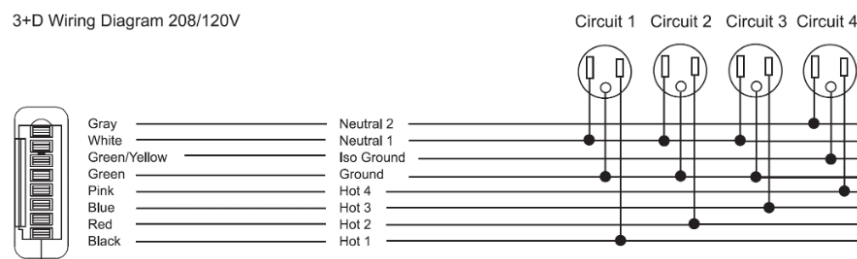

COLAB BEAM – PERCH

Fabric Seat

1. Standard feature
   - Not available
2. Optional feature

	CB2SBPF 2 Seat beam Upholstered perches	CB3SBPF 3 Seat beam Upholstered perches	CB4SBPF 4 Seat beam Upholstered perches	CB6SBPF 6 Seat beam Upholstered perches	CBACT Add On Coffee Table	CBPHAT Portable H/A Laptop Table
Aluminum beam finished in Smoke Gray	●	●	●	●	□	□
Steel Leg Frame finished in Honey Yellow, Forest Green, Ocean Blue, or Smoke Gray	●	●	●	●	●	□
Fully Upholstered Seat	●	●	●	●	□	□
Plastic leveling glides	●	●	●	●	□	□
Add On Coffee Table available in 1" TFL finishes	●	●	●	●	●	□
Portable H/A laptop table finished in Smoke Gray steel frame, TFL top available in 1" TFL finishes	●	●	●	●	□	●
Power option UA or UB (See table below)	+ $1,632	□	□	□	□	□
Power option UC or UD (See table below)	□	+ $2,466	□	□	□	□
Power option UE or UF (See table below)	□	□	+ $3,310	□	□	□
Power option UG or UH (See table below)	□	□	□	+ $5,140	□	□

Note: Please specify power option at the end of the product code. For example – CB2SBPF-UA

3+D Wiring Diagram 208/120V

Power options

All power options comprise of single mains power outlet with dual charging USB A & C

P Denotes power position

2 SEAT BEAM Power options	UA		UB	
3 SEAT BEAM Power options	UC		UD	
4 SEAT BEAM Power options	UE		UF	
6 SEAT BEAM Power options	UG		UH	

COLAB BEAM – PERCH

Fabric Seat

Fabric Grade	0	1	2	3	4	5	6	7	8	9	COM
CB2SBPF · 2 Seat beam · Upholstered perches · 19" H · 59" W x 23.5" D	-	3,672	3,692	3,719	3,756	3,801	3,845	3,929	3,964	4,035	3,672
											1.25 yds
CB3SBPF · 3 Seat beam · Upholstered perches · 19" H · 86" W x 23.5" D	-	4,451	4,480	4,519	4,571	4,635	4,699	4,818	4,868	4,970	4,451
											1.50 yds
CB4SBPF · 4 Seat beam · Upholstered perches · 19" H · 110" W x 23.5" D	-	5,293	5,328	5,375	5,437	5,515	5,591	5,734	5,794	5,916	5,293
											2 yds
CB6SBPF · 6 Seat beam · Upholstered perches · 19" H · 173" W x 23.5" D	-	8,385	8,437	8,507	8,601	8,717	8,831	9,045	9,136	9,319	8,385
											2.75 yds

CBACT · Add On Coffee Table · 21" H · 22" W x 10" D · 1" TFL	584
	SEE NOTE 1
CBPHAT · Portable H/A Laptop Table · 29" – 46" H · 22" W x 14" D · Smoke Gray Steel frame	1,571
CBFBKB · Beam Floor Fixing Bracket kit finished in Black	89

Note 1: CBACT can be specified on both the end and mid legs

Hardwire Infeeds 8 Wire 4 Circuit For CoLab Beams

3-Prong Plug Infeeds – Single Circuit For CoLab Beams

	Length (inches)		
	72"	108"	144"
72HWINF84-B 182			
	SEE NOTES 1, 2, & 3	SEE NOTES 1, 2, & 3	SEE NOTES 1, 2, & 3
108HWINF84-B 237			
144HWINF84-B 287			
72-3PINF-B 182			
108-3PINF-B 237			
144-PINF-B 287			

Note 1: For CoLab with power please select an option between Plug-In or Hardwired.

All prices listed in US $

Note 2: Infeeds to be ordered per separate.

- Plug-In option, please order one Plug-In infeed per beam pack. Comes with a 20amp 3-prong plug.
- Hardwire option, capable of 13 duplex receptacles per circuit, with a total of 52 duplex receptacles if all circuits are used per single power infeed.

Note 3: Receptacle: Simplex & Smart USB A+C, receptacle rated @ 15amp, USB-A @ 18w and USB-C @ 20w