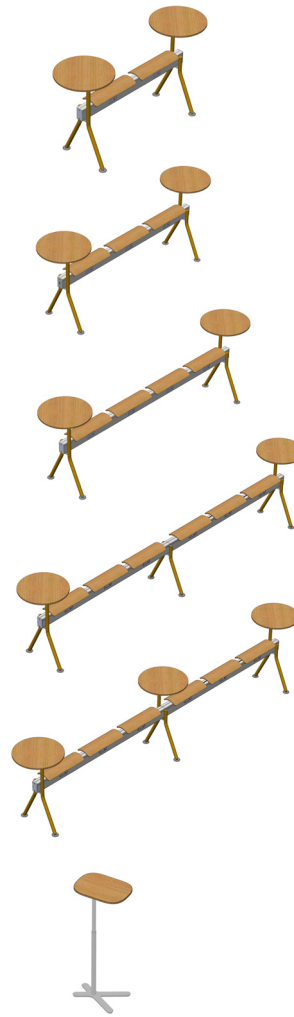

Hardwire Infeeds 8 Wire 4 Circuit For CoLab Beams

3-Prong Plug Infeeds – Single Circuit For CoLab Beams

	Length (inches)		
	72"	108"	144"
72HWINF84-B 182	108HWINF84-B 237	144HWINF84-B 287	
SEE NOTES 1, 2, & 3	SEE NOTES 1, 2, & 3	SEE NOTES 1, 2, & 3	
72-3PINF-B 182	108-3PINF-B 237	144-PINF-B 287	

Note 1: For CoLab with power please select an option between Plug-In or Hardwired.

All prices listed in US $

Note 2: Infeeds to be ordered per separate.

- Plug-In option, please order one Plug-In infeed per beam pack. Comes with a 20amp 3-prong plug.
- Hardwire option, capable of 13 duplex receptacles per circuit, with a total of 52 duplex receptacles if all circuits are used per single power infeed.

Note 3: Receptacle: Simplex & Smart USB A+C, receptacle rated @ 15amp, USB-A @ 18w and USB-C @ 20w