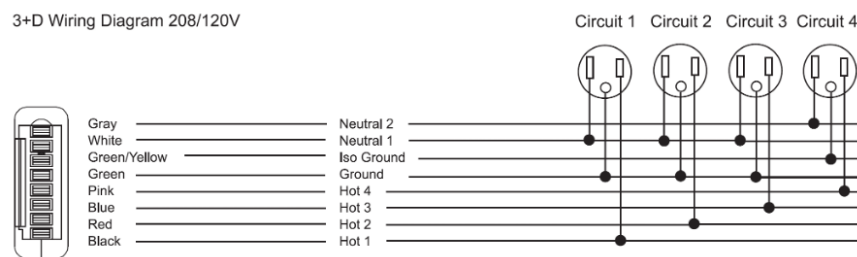

Note: Please specify power option at the end of the product code. For example – CB2SBPF-UA

3+D Wiring Diagram 208/120V

Power options

All power options comprise of single mains power outlet with dual charging USB A & C