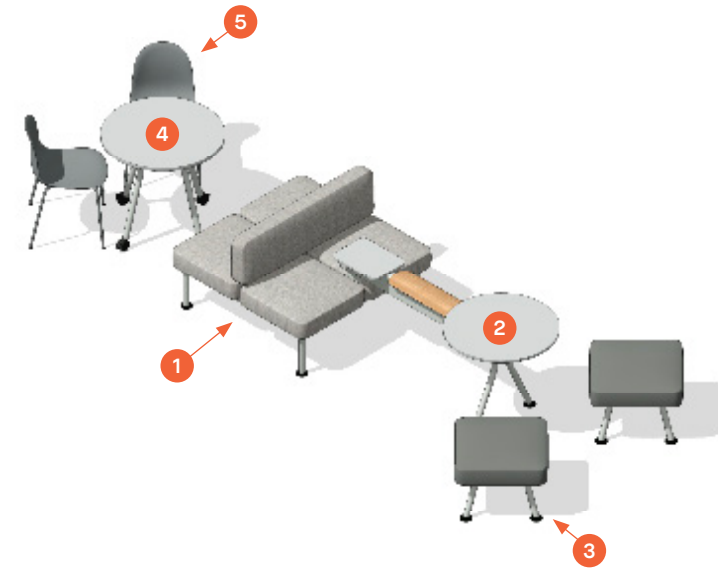

COLAB – Typical Configurations

	Code	Description	QTY	Unit Cost – $	Total – $
1	CB204B2	Back-to-Back 4-Seater	1	4,016	4,016
2	CB1SABPPLT	Beech Veneer Attachable Perch	1	3,706	3,706
3	CBOT1	Ottoman	2	865	1,730
4	CB30R	29”H Mobile Round Table	1	1,074	1,074
5	KIN102	Plastic Shell Seat	2	462	924
					$11,450