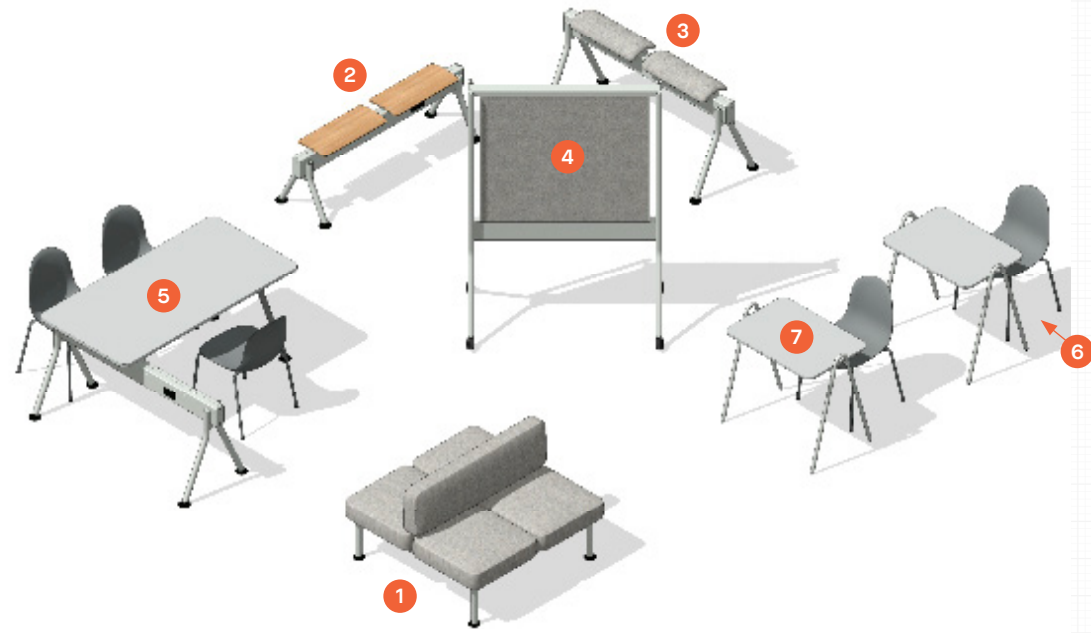

COLAB – Typical Configurations

	Code	Description	QTY	Unit Cost - $	Total - $
1	CB204B2	Back-to-Back 4-Seater	1	4,016	4,016
2	CB2SBLP	Veneer Low Bench	1	3,248	3,248
3	CB2SBPF	Upholstered Perch	1	3,672	3,672
4	CB7349P	49"W Mobile Pinboard	1	4,746	4,746
5	CB59BP6030	59" L Beam With Attached Table	1	3,509	3,509
6	KIN102	Plastic Shell Seat	5	462	2,310
7	CBSTK	Stackable Rectangle Table	2	679	1,358
					$22,859