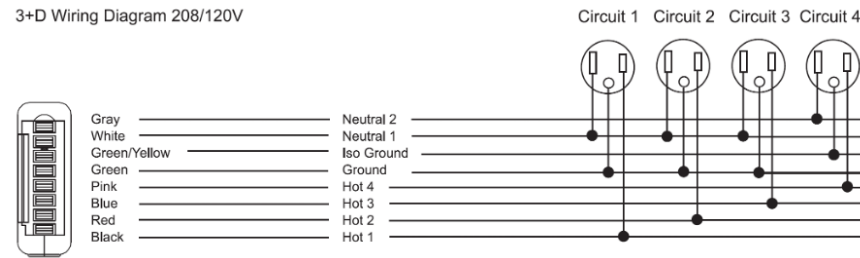

COLAB BEAM – TABLE

Beam Table

- Standard feature
- Not available
- Optional feature

	CB59BP6030 59" Beam 29" H x 60" W x 30" D attached table	CB87BP6030 87" Beam 29" H x 60" W x 30" D attached table	CB59BP7836 59" Beam 29" H x 78" W x 36" D attached table	CB87BP7836 87" Beam 29" H x 78" W x 36" D attached table
Aluminum beam finished in Smoke Gray	●	●	●	●
Steel Leg Frame finished in Honey Yellow, Forest Green, Ocean Blue, or Smoke Gray	●	●	●	●
TFL Table available in standard 1" TFL finishes	●	●	●	●
Plastic leveling glides	●	●	●	●
Power option UA or UB (See table below)	+ $1,632	□	+ $1,632	□
Power option UC or UD (See table below)	□	+ $2,466	□	+ $2,466
Add on TFL shelf option	+ $492	+ $505	+ $543	+ $558

Note: Please specify power option at the end of the product code. For example – CB59BP6030-UA

3+D Wiring Diagram 208/120V

Power options

All power options comprise of single mains power outlet with dual charging USB A & C

P Denotes power position

59" BEAM Power options	UA		UB	
87" BEAM Power options	UC		UD	

COLAB BEAM – TABLE

L-Shaped Beam Table

	TFL	
CB59BP6030 · 59" Beam · 29" H x 60" W x 30" D · Attached table	3,509	
CB87BP6030 · 87" Beam · 29" H x 60" W x 30" D · Attached table	3,852	
CB59BP7836 · 59" Beam · 29" H x 78" W x 36" D · Attached table	3,644	
CB87BP7836 · 87" Beam · 29" H x 78" W x 36" D · Attached table	3,986	

	Length (inches)			
	72"	108"	144"	
Hardwire Infeeds 8 Wire 4 Circuit For CoLab Beams 	72HWINF84-B 182	108HWINF84-B 237	144HWINF84-B 287	Code
	SEE NOTES 1, 2, & 3	SEE NOTES 1, 2, & 3	SEE NOTES 1, 2, & 3	Price
3-Prong Plug Infeeds – Single Circuit For CoLab Beams	72-3PINF-B 182	108-3PINF-B 237	144-PINF-B 287	Code
				Price

Note 1: For CoLab with power please select an option between Plug-In or Hardwired.

All prices listed in US $

Note 2: Infeeds to be ordered per separate.

- Plug-In option, please order one Plug-In infeed per beam pack. Comes with a 20amp 3-prong plug.
- Hardwire option, capable of 13 duplex receptacles per circuit, with a total of 52 duplex receptacles if all circuits are used per single power infeed.

Note 3: Receptacle: Simplex & Smart USB A+C, receptacle rated @ 15amp, USB-A @ 18w and USB-C @ 20w