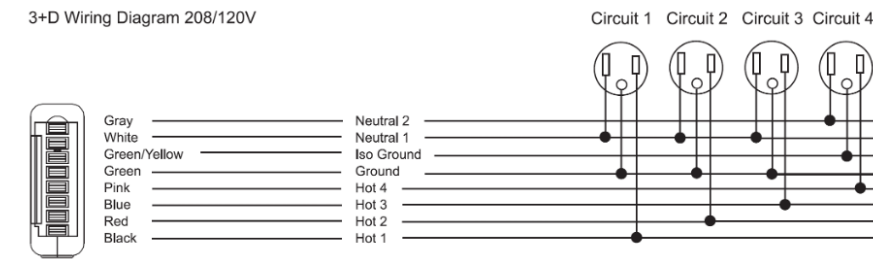

COLAB BEAM – PERCH

Beech Veneer on Ply Soft Seating Attached Beam

- Standard feature
- Not available

Optional feature

	CB1SABPPLT	CB2SABPPLT	CB3SABPPLT	CB1SABPPHT	CB2SABPPHT	CB3SABPPHT
Aluminum beam finished in Smoke Gray	●	●	●	●	●	□
Steel Leg Frame finished in Honey Yellow, Forest Green, Ocean Blue, or Smoke Gray	●	●	●	●	●	□
Low & High End Tables finished in 1" TFL	●	●	●	●	●	□
Clear lacquered Beech veneer on Ply perches	●	●	●	●	●	□
Plastic leveling glides	●	●	●	●	●	□
Add On Coffee Table available in 1" TFL finishes	●	●	●	●	●	□

Power option UA or UB (See table below)	+ $1,632	□	□	+ $1,632	□	□
Power option UC or UD (See table below)	□	+ $2,466	□	□	+ $2,466	□
Power option UE or UF (See table below)	□	□	+ $3,310	□	□	+ $3,310

Note: Please specify power option at the end of the product code. For example – CB1SABPPLT-UA

3+D Wiring Diagram 208/120V

Power options

All power options comprise of single mains power outlet with dual charging USB A & C

P Denotes power position

1 SEAT BEAM Power options	UA 	UB
2 SEAT BEAM Power options	UC 	UD
3 SEAT BEAM Power options	UE 	UF

COLAB BEAM – PERCH

Beech Veneer on Ply Soft Seating Attached Beam

	Beech Veneer on Ply	
CB1SABPPLT · 1 Beech Veneer Ply perch beam · 62" W from Seat to end of table · Low Table* · Tablet finish will match table top***	3,706	
CB2SABPPLT · 2 Beech Veneer Ply perches beam · 87" W from Seat to end of table · Low Table* · Tablet finish will match table top***	4,522	
CB3SABPPLT · 3 Beech Veneer Ply perches beam · 113" W from Seat to end of table · Low Table* · Tablet finish will match table top***	5,243	
CB1SABPPHT · 1 Beech Veneer Ply perch beam · 56" W from Seat to end of table · High Table** · Tablet finish will match table top***	2,521	
CB2SABPPHT · 2 Beech Veneer Ply perches beam · 81" W from Seat to end of table · High Table** · Tablet finish will match table top***	4,190	
CB3SABPPHT · 3 Beech Veneer Ply perches beam · 107" W from Seat to end of table · High Table** · Tablet finish will match table top***	4,911	

* Low End Tables = 29" H x 30" dia
** High End Tables = 41" H x 24" dia
*** Tablet = 12" W x 16" L

All prices listed in US $

Hardwire Infeeds 8 Wire 4 Circuit For CoLab Beams

3-Prong Plug Infeeds – Single Circuit For CoLab Beams

	Length (inches)			
	72"	108"	144"	
72HWINF84-B 182 SEE NOTES 1, 2, & 3	108HWINF84-B 237 SEE NOTES 1, 2, & 3	144HWINF84-B 287 SEE NOTES 1, 2, & 3	Code	
			Price	
72-3PINF-B 182	108-3PINF-B 237	144-PINF-B 287	Code	
			Price	

Note 1: For CoLab with power please select an option between Plug-In or Hardwired.

All prices listed in US $

Note 2: Infeeds to be ordered per separate.

- Plug-In option, please order one Plug-In infeed per beam pack. Comes with a 20amp 3-prong plug.
- Hardwire option, capable of 13 duplex receptacles per circuit, with a total of 52 duplex receptacles if all circuits are used per single power infeed.

Note 3: Receptacle: Simplex & Smart USB A+C, receptacle rated @ 15amp, USB-A @ 18w and USB-C @ 20w