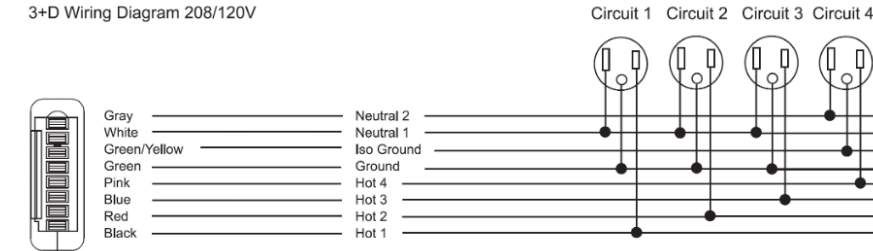

COLAB BEAM – PERCH

Fabric Seat & End Tables

- Standard feature
- Not available
- Optional feature

	CB2SBPFT2	CB3SBPFT2	CB4SBPFT2	CB6SBPFT2	CB6SBPFT3	CBPHAT
	2 Seat beam Upholstered perches, 2 End Tables	3 Seat beam Upholstered perches, 2 End Tables	4 Seat beam Upholstered perches, 2 End Tables	6 Seat beam Upholstered perches, 2 End Tables	6 Seat beam Upholstered perches, 2 End Tables, 1 Central	Portable H/A Laptop Table
Aluminum beam finished in Smoke Gray	●	●	●	●	●	□
Steel Leg Frame finished in Honey Yellow, Forest Green, Ocean Blue, or Smoke Gray	●	●	●	●	●	□
End / Central tables finished in 1" TFL	●	●	●	●	●	□
Fully Upholstered Seat	●	●	●	●	●	□
Plastic leveling glides	●	●	●	●	●	□
Add On Coffee Table available in 1" TFL finishes	●	●	●	●	●	□
Portable H/A laptop table finished in Smoke Gray steel frame, TFL top available in 1" TFL finishes	●	●	●	●	●	●
Power option UA or UB (See table below)	+$1,632	□	□	□	□	□
Power option UC or UD (See table below)	□	+$2,466	□	□	□	□
Power option UE or UF (See table below)	□	□	+$3,310	□	□	□
Power option UG or UH (See table below)	□	□	□	+$5,140	+$5,140	□

Note: Please specify power option at the end of the product code. For example – CB2SBPFT2-UA

Power options

All power options comprise of single mains power outlet with dual charging USB A & C

P Denotes power position

2 SEAT BEAM Power options	UA		UB	
3 SEAT BEAM Power options	UC		UD	
4 SEAT BEAM Power options	UE		UF	
6 SEAT BEAM Power options	UG		UH	

COLAB BEAM – PERCH

Fabric Seat & End Tables

Fabric Grade	0	1	2	3	4	5	6	7	8	9	COM
CB2SBPFT2 · 2 Seat beam · Upholstered perches · 28" H · 77" W x 23.5" D · 2 End Tables*	-	4,366	4,386	4,413	4,450	4,495	4,540	4,623	4,658	4,729	4,366
											1.25 yds
CB3SBPFT2 · 3 Seat beam · Upholstered perches · 28" H · 103" W x 23.5" D · 2 End Tables*	-	5,145	5,174	5,213	5,265	5,330	5,393	5,512	5,563	5,664	5,145
											1.50 yds
CB4SBPFT2 · 4 Seat beam · Upholstered perches · 28" H · 128" W x 23.5" D · 2 End Tables*	-	5,988	6,022	6,069	6,131	6,209	6,285	6,428	6,488	6,610	5,988
											2 yds
CB6SBPFT2 · 6 Seat beam · Upholstered perches · 28" H · 191" W x 23.5" D · 2 End Tables*	-	9,079	9,131	9,201	9,295	9,411	9,525	9,739	9,830	10,013	9,079
											2.75 yds
CB6SBPFT3 · 6 Seat beam · Upholstered perches · 28" H · 191" W x 23.5" D · 2 End Tables* · 1 Central Table*	-	9,426	9,478	9,548	9,642	9,758	9,873	10,086	10,177	10,360	9,426
											2.75 yds
<i>*End & Central tables = 41" H x 24" dia</i>											
CBPHAT · Portable H/A Laptop Table · 29" – 46" H · 22" W x 14" D · Smoke Gray Steel frame											1,571
CBFBKB · Beam Floor Fixing Bracket kit finished in Black											89

Hardwire Infeeds
8 Wire 4 Circuit
For CoLab Beams

3-Prong Plug Infeeds – Single Circuit
For CoLab Beams

	Length (inches)		
	72"	108"	144"
72HWINF84-B 182			
SEE NOTES 1, 2, & 3			
108HWINF84-B 237			
SEE NOTES 1, 2, & 3			
144HWINF84-B 287			
SEE NOTES 1, 2, & 3			
72-3PINF-B 182			
108-3PINF-B 237			
144-PINF-B 287			

Note 1: For CoLab with power please select an option between Plug-In or Hardwired.

All prices listed in US $

Note 2: Infeeds to be ordered per separate.

- Plug-In option, please order one Plug-In infeed per beam pack. Comes with a 20amp 3-prong plug.
- Hardwire option, capable of 13 duplex receptacles per circuit, with a total of 52 duplex receptacles if all circuits are used per single power infeed.

Note 3: Receptacle: Simplex & Smart USB A+C, receptacle rated @ 15amp, USB-A @ 18w and USB-C @ 20w