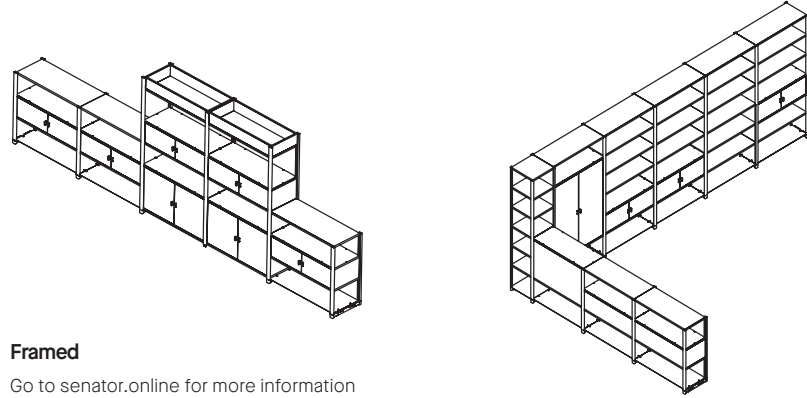

COLAB – ASSOCIATED PRODUCTS

Framed

Framed

Go to senator.online for more information about Framed and its configurations.

Additional Seating & Tables