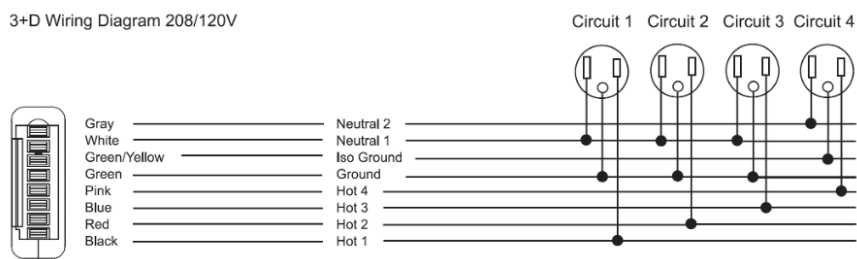

COLAB BEAM – PERCH

Fabric Seat & End Table

● Standard feature

□ Not available

Optional feature

	CB2SBPFT 2 Seat beam Upholstered perches, End Table	CB3SBPFT 3 Seat beam Upholstered perches, End Table	CB4SBPFT 4 Seat beam Upholstered perches, End Table	CB6SBPFT 6 Seat beam Upholstered perches, End Table	CBACT Add On Coffee Table	CBPHAT Portable H/A Laptop Table
Aluminum beam finished in Smoke Gray	●	●	●	●	□	□
Steel Leg Frame finished in Honey Yellow, Forest Green, Ocean Blue, or Smoke Gray	●	●	●	●	●	□
End table finished in 1" TFL	●	●	●	●	□	□
Fully Upholstered Seat	●	●	●	●	□	□
Plastic leveling glides	●	●	●	●	□	□
Add On Coffee Table available in 1" TFL finishes	●	●	●	●	●	□
Portable H/A laptop table finished in Smoke Gray steel frame, TFL top available in 1" TFL finishes	●	●	●	●	□	●
Power option UA or UB (See table below)	+$1,632	□	□	□	□	□
Power option UC or UD (See table below)	□	+$2,466	□	□	□	□
Power option UE or UF (See table below)	□	□	+$3,310	□	□	□
Power option UG or UH (See table below)	□	□	□	+$5,140	□	□

Note: Please specify power option at the end of the product code. For example – CB2SBPFT-UA

3+D Wiring Diagram 208/120V

Power options

All power options comprise of single mains power outlet with dual charging USB A & C

● Denotes power position

2 SEAT BEAM Power options	UA		UB	
3 SEAT BEAM Power options	UC		UD	
4 SEAT BEAM Power options	UE		UF	
6 SEAT BEAM Power options	UG		UH	

COLAB BEAM – PERCH

Fabric Seat & End Table

Fabric Grade	0	1	2	3	4	5	6	7	8	9	COM
CB2SBPFT · 2 Seat beam · Upholstered perches · 19" H · 68" W x 23.5" D · End Table*	-	4,019	4,039	4,066	4,103	4,148	4,192	4,276	4,311	4,382	4,019 1.25 yds
CB3SBPFT · 3 Seat beam · Upholstered perches · 28" H · 94" W x 23.5" D · End Table*	-	4,798	4,827	4,866	4,918	4,982	5,046	5,165	5,215	5,317	4,798 1.50 yds
CB4SBPFT · 4 Seat beam · Upholstered perches · 19" H · 119" W x 23.5" D · End Table*	-	5,640	5,675	5,722	5,784	5,862	5,938	6,081	6,141	6,263	5,640 2 yds
CB6SBPT · 6 Seat beam · Upholstered perches · 19" H · 182" W x 23.5" D · End Table*	-	8,732	8,784	8,854	8,948	9,064	9,178	9,392	9,483	9,667	8,732 2.75 yds

*End table = 40" H x 24" dia

CBACT · Add On Coffee Table · 21" H · 22" W x 10" D · 1" TFL	584 SEE NOTE 1
CBPHAT · Portable H/A Laptop Table · 29" – 46" H · 22" W x 14" D · Smoke Gray Steel frame	1,571
CBFBKB · Beam Floor Fixing Bracket kit finished in Black	89

Note 1: CBACT can be specified on both the end and mid legs

Hardwire Infeeds
8 Wire 4 Circuit
For CoLab Beams

3-Prong Plug Infeeds –
Single Circuit
For CoLab Beams

	Length (inches)		
	72"	108"	144"
72HWINF84-B 182 SEE NOTES 1, 2, & 3	108HWINF84-B 237 SEE NOTES 1, 2, & 3	144HWINF84-B 287 SEE NOTES 1, 2, & 3	Code Price
72-3PINF-B 182	108-3PINF-B 237	144-PINF-B 287	Code Price

Note 1: For CoLab with power please select an option between Plug-In or Hardwired.

All prices listed in US $

Note 2: Infeeds to be ordered per separate.

· Plug-In option, please order one Plug-In infeed per beam pack. Comes with a 20amp 3-prong plug.

· Hardwire option, capable of 13 duplex receptacles per circuit, with a total of 52 duplex receptacles if all circuits are used per single power infeed.

Note 3: Receptacle: Simplex & Smart USB A+C, receptacle rated @ 15amp, USB-A @ 18w and USB-C @ 20w