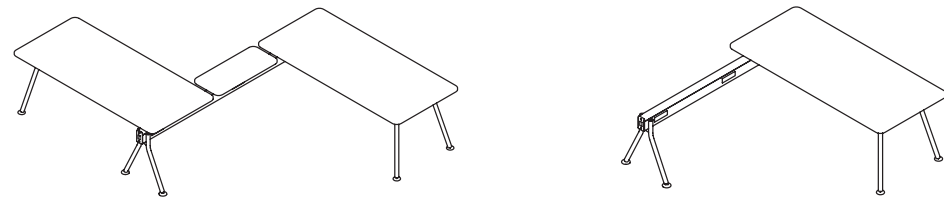

COLAB

CoLab Beam

CB4SBLF **CB4SBPFT** **CB4SBPFT2**

CoLab Beam Table

CB87BP6030D + TFL BENCH
87" beam, 2 x 60" x 30" attach table and optional TFL bench

CB87BP6030
87" beam with 60" x 30" attach table

CoLab Easel

CoLab - Easel
Media and pinboard
65" wide

CoLab - Easel
Drywipe and pinboard
49" wide

COLAB

CoLab Seating

CB103
3 seater bench

CB103T
2 seater bench with table

CB206
6 seater bench

CB103B
3 seater sofa with back