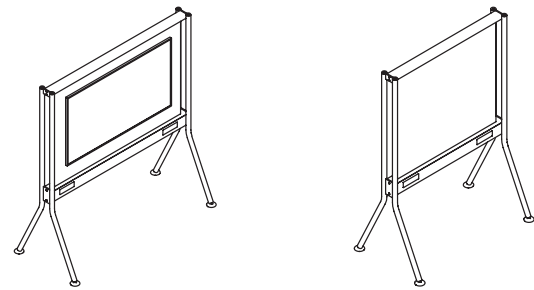

COLAB

CoLab Beam

CB4SBLF **CB4SBPFT** **CB4SBPFT2**

CoLab Beam Table

CB87BP6030D + TFL BENCH
87" beam, 2 x 60" x 30" attach table and optional TFL bench

CB87BP6030
87" beam with 60" x 30" attach table

CoLab Easel

CoLab - Easel
Media and pinboard
65" wide

CoLab - Easel
Drywipe and pinboard
49" wide

COLAB

CoLab Seating

CB103
3 seater bench

CB103T
2 seater bench with table

CB206
6 seater bench

CB103B
3 seater sofa with back