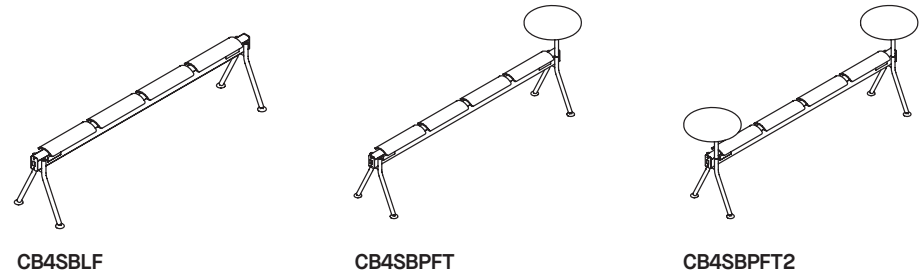

COLAB

CoLab Beam

CB4SBLF **CB4SBPFT** **CB4SBPFT2**

CoLab Beam Table

CB87BP6030D + TFL BENCH
87" beam, 2 x 60" x 30" attach table and optional TFL bench

CB87BP6030
87" beam with 60" x 30" attach table

CoLab Easel