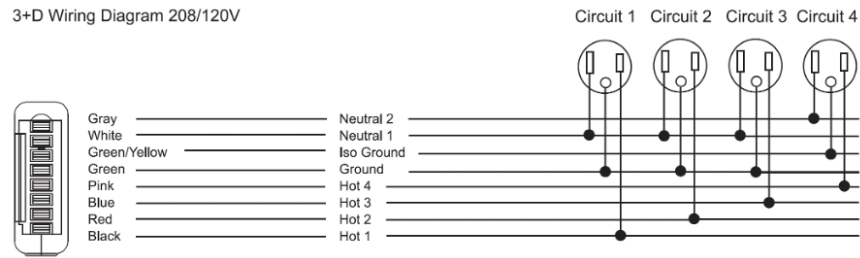

WORKSPACES

COLAB BEAM – LOW

Fabric Seat

- Standard feature
- ☐ Not available
- Optional feature

	CB2SBLF 2 Seat beam Upholstered Seats	CB3SBLF 3 Seat beam Upholstered Seats	CB4SBLF 4 Seat beam Upholstered Seats	CB6SBLF 6 Seat beam Upholstered Seats	CBACT Add On Coffee Table	CBPHAT Portable H/A Laptop Table
Aluminum beam finished in Smoke Gray	●	●	●	●	☐	☐
Steel Leg Frame finished in Honey Yellow, Forest Green, Ocean Blue, or Smoke Gray	●	●	●	●	●	☐
Fully Upholstered Seat	●	●	●	●	☐	☐
Plastic leveling glides	●	●	●	●	☐	☐
Add On Coffee Table available in 1" TFL finishes	●	●	●	●	●	☐
Portable H/A laptop table finished in Smoke Gray steel frame, TFL top available in 1" TFL finishes	●	●	●	●	☐	●
Power option UA or UB (See table below)	+ $1,632	☐	☐	☐	☐	☐
Power option UC or UD (See table below)	☐	+ $2,466	☐	☐	☐	☐
Power option UE or UF (See table below)	☐	☐	+ $3,310	☐	☐	☐
Power option UG or UH (See table below)	☐	☐	☐	+ $5,140	☐	☐

Note: Please specify power option at the end of the product code. For example – CB2SBLF-UA

Power options

All power options comprise of single mains power outlet with dual charging USB A & C

● Denotes power position

2 SEAT BEAM Power options	UA		UB	
3 SEAT BEAM Power options	UC		UD	
4 SEAT BEAM Power options	UE		UF	
6 SEAT BEAM Power options	UG		UH	

WORKSPACES

COLAB BEAM – LOW

Fabric Seat

Fabric Grade	0	1	2	3	4	5	6	7	8	9	COM
CB2SBLF · 2 Seat beam · Upholstered Seats · 19" H · 59" W x 18.5" D	-	3,152	3,175	3,206	3,248	3,299	3,350	3,445	3,485	3,567	3,152
											1.25 yds
CB3SBLF · 3 Seat beam · Upholstered Seats · 19" H · 86" W x 18.5" D	-	3,606	3,638	3,681	3,738	3,809	3,879	4,010	4,066	4,177	3,606
											1.50 yds
CB4SBLF · 4 Seat beam · Upholstered Seats · 19" H · 110" W x 18.5" D	-	4,650	4,690	4,745	4,818	4,908	4,997	5,163	5,234	5,376	4,650
											2 yds
CB6SBLF · 6 Seat beam · Upholstered Seats · 19" H · 173" W x 18.5" D	-	7,353	7,414	7,495	7,604	7,740	7,784	7,950	8,021	8,163	7,353
											2.75 yds
CBACT · Add On Coffee Table · 21" H · 22" W x 10"D · 1" TFL							584				SEE NOTE 1
CBPHAT · Portable H/A Laptop Table · 29" – 46" H · 22" W x 14" D · Smoke Gray Steel frame										1,571	
CBFBKB · Beam Floor Fixing Bracket kit finished in Black											89

Note 1: CBACT can be specified on both the end and mid legs

Hardwire Infeeds
8 Wire 4 Circuit
For CoLab Beams

3-Prong Plug Infeeds –
Single Circuit
For CoLab Beams

	Length (inches)		
	72"	108"	144"
72HWINF84-B 182			
	SEE NOTES 1, 2, & 3	SEE NOTES 1, 2, & 3	SEE NOTES 1, 2, & 3
108HWINF84-B 237			
144HWINF84-B 287			
72-3PINF-B 182			
108-3PINF-B 237			
144-PINF-B 287			

Note 1: For CoLab with power please select an option between Plug-In or Hardwired.

All prices listed in US $

Note 2: Infeeds to be ordered per separate.

- Plug-In option, please order one Plug-In infeed per beam pack. Comes with a 20amp 3-prong plug.
- Hardwire option, capable of 13 duplex receptacles per circuit, with a total of 52 duplex receptacles if all circuits are used per single power infeed.

Note 3: Receptacle: Simplex & Smart USB A+C, receptacle rated @ 15amp, USB-A @ 18w and USB-C @ 20w