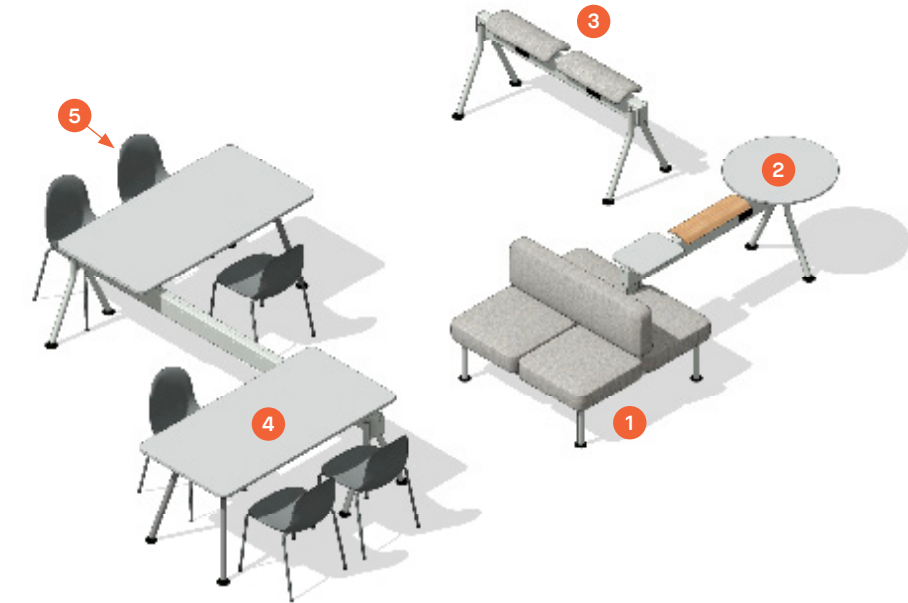

COLAB – Typical Configurations

	Code	Description	QTY	Unit Cost – $	Total – $
1	CB204B2	Back-to-Back 4-Seater	1	4,016	4,016
2	CB1SABPPLT	Beech Veneer Attachable Perch	1	3,706	3,706
3	CB2SBPF	Upholstered Perch	1	3,672	3,672
4	CB87BP6030D	87" L Beam With Attached Tables	1	5,192	5,192
5	KIN102	Plastic Shell Seat	6	462	2,772
					$19,358