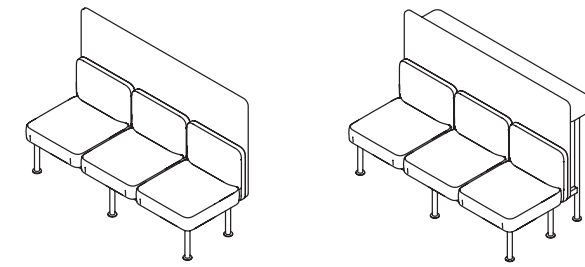

COLAB

CoLab Beam

CB4SBLF **CB4SBPFT** **CB4SBPFT2**

CoLab Beam Table

CB87BP6030D + TFL BENCH
87" beam, 2 x 60" x 30" attach table and optional TFL bench

CB87BP6030
87" beam with 60" x 30" attach table

CoLab Easel

CoLab - Easel
Media and pinboard
65" wide

CoLab - Easel
Drywipe and pinboard
49" wide

COLAB

CoLab Seating

CB103
3 seater bench

CB103T
2 seater bench with table

CB206
6 seater bench

CB103B
3 seater sofa with back

CB103BS
3 seater sofa with back and screens

CB103BST
3 seater sofa with back, screens and worktable

CoLab Tables

CB48SQ
48" x 48" square table
29" h

CB48R
48" x 48" square table
29" h

CB7836R
36" x 78" rectangle table
29" h