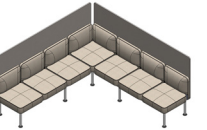

When ordering, please ensure that you send us all this information, so we can correctly fulfil your requirements.

COLAB SEATING

Seating

- Standard feature
- Not available
- Optional feature

	CB700B Corner Unit	CB700BS Corner Unit Screens	CBTAB Tablet
Weight	412lbs	542lbs	-
Wood Frame Construction with Foam	●	●	□
Fully Upholstered	●	●	□
Steel Frame and Legs finished in Smoke Gray powder coat	●	●	●
Plastic Height Adjustable Glides	●	●	□
Fully Upholstered Back Screen	□	●	□
TFL Tablet Top available in 1" TFL Finishes	□	□	●
Two-tone upholstery (use the price of the highest grade of the fabrics selected)	-	+\$450	-

COLAB SEATING

Seating

Fabric Grade	0	1	2	3	4	5	6	7	8	9	COM
CB700B · Corner Unit* · Backs · 32" H · 99" W x 99" D	-	10,439	11,055	11,874	12,975	14,339	15,686	18,189	19,267	21,415	4,919 14 yds
CB700BS · Corner Unit* · Backs & Screens · 49" H · 100" W x 100" D	-	12,284 SEE NOTE 1	12,901 SEE NOTE 1	13,719 SEE NOTE 1	14,819 SEE NOTE 1	16,184 SEE NOTE 1	17,530 SEE NOTE 1	20,043 SEE NOTE 1	21,112 SEE NOTE 1	23,261 SEE NOTE 1	6,492 24.50 yds SEE NOTE 1
*Seat height = 19" H											All prices listed in US \$