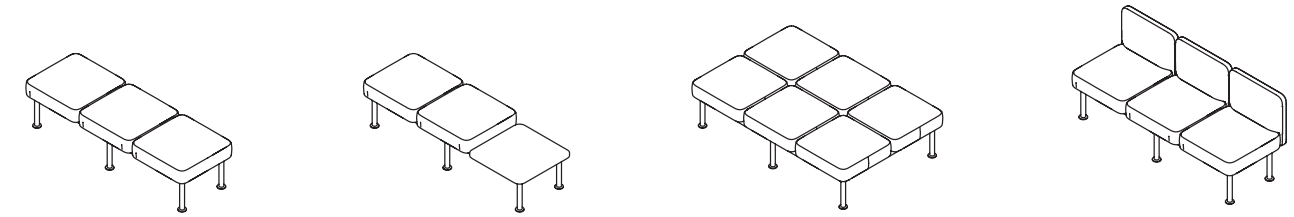

COLAB

CoLab Beam

CB4SBLF **CB4SBPFT** **CB4SBPFT2**

CoLab Beam Table

CB87BP6030D + TFL BENCH
87" beam, 2 x 60" x 30" attach table and optional TFL bench

CB87BP6030
87" beam with 60" x 30" attach table

CoLab Easel

CoLab - Easel
Media and pinboard
65" wide

CoLab - Easel
Drywipe and pinboard
49" wide

COLAB

CoLab Seating

CB103
3 seater bench

CB103T
2 seater bench with table

CB206
6 seater bench

CB103B
3 seater sofa with back