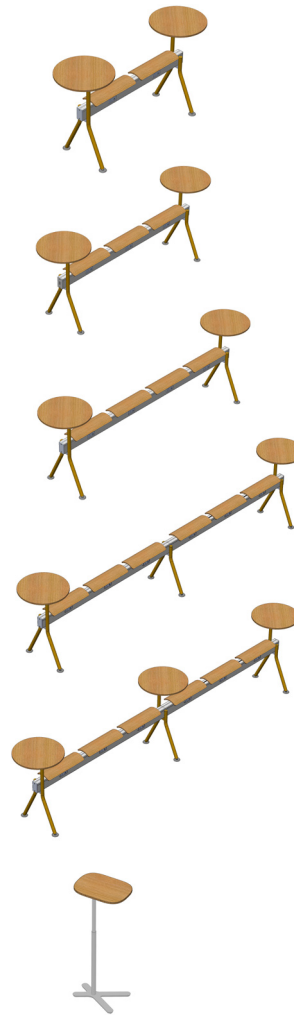

Hardwire Infeeds 8 Wire 4 Circuit For CoLab Beams

3-Prong Plug Infeeds – Single Circuit For CoLab Beams

	Length (inches)		
	72"	108"	144"
72HWINF84-B 182	108HWINF84-B 237	144HWINF84-B 287	
SEE NOTES 1, 2, & 3	SEE NOTES 1, 2, & 3	SEE NOTES 1, 2, & 3	
72-3PINF-B 182	108-3PINF-B 237	144-PINF-B 287	

Note 1: For CoLab with power please select an option between Plug-In or Hardwired.

All prices listed in US $

Note 2: Infeeds to be ordered per separate.

- Plug-In option, please order one Plug-In infeed per beam pack. Comes with a 20amp 3-prong plug.
- Hardwire option, capable of 13 duplex receptacles per circuit, with a total of 52 duplex receptacles if all circuits are used per single power infeed.

Note 3: Receptacle: Simplex & Smart USB A+C, receptacle rated @ 15amp, USB-A @ 18w and USB-C @ 20w