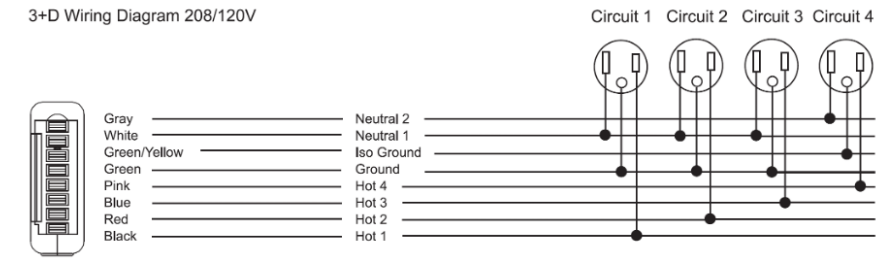

COLAB BEAM – PERCH

Beam

1. Standard feature
   - Not available
2. Optional feature

	CB59BP 59" W Beam	CB87BP 87" W Beam	CB110BP 110" W Beam	CB173BP 173" W Beam
Aluminum beam finished in Smoke Gray	●	●	●	●
Steel Leg Frame finished in Honey Yellow, Forest Green, Ocean Blue, or Smoke Gray	●	●	●	●
Plastic leveling glides	●	●	●	●
Power option UA or UB (See table below)	+ $1,632	□	□	□
Power option UC or UD (See table below)	□	+ $2,466	□	□
Power option UE or UF (See table below)	□	□	+ $3,310	□
Power option UG or UH (See table below)	□	□	□	+ $5,140

Note: Please specify power option at the end of the product code. For example – CP59BP-UA

3+D Wiring Diagram 208/120V

Power options

All power options comprise of single mains power outlet with dual charging USB A & C

P Denotes power position

59" W BEAM Power options	UA 	UB
87" W BEAM Power options	UC 	UD
110" W BEAM Power options	UE 	UF
173" W BEAM Power options	UG 	UH

COLAB BEAM – PERCH

Beam

CB59BP · Beam · 26" H · 59" W x 23.5" D	2,145
CB87BP · Beam · 26" H · 87" W x 23.5" D	2,477
CB110BP · Beam · 26" H · 110" W x 23.5" D	2,722
CB173BP · Beam · 26" H · 173" W x 23.5" D	4,308