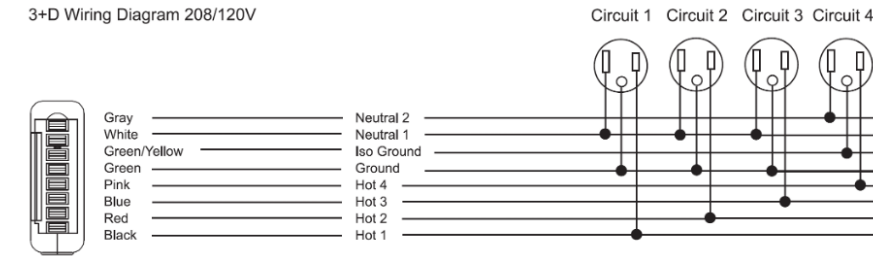

COLAB BEAM – PERCH

Fabric Soft Seating Attached Beam

1. Standard feature
   - Not available
2. Optional feature

	CB1SABPFLT 1 Upholstered perch beam, Low Table	CB2SABPFLT 2 Upholstered perches beam, Low Table	CB3SABPFLT 3 Upholstered perches beam, Low Table	CB1SABPFHT 1 Upholstered perch beam, High Table	CB2SABPFHT 2 Upholstered perches beam, High Table	CB3SABPFHT 3 Upholstered perches beam, High Table
Aluminum beam finished in Smoke Gray	●	●	●	●	●	□
Steel Leg Frame finished in Honey Yellow, Forest Green, Ocean Blue, or Smoke Gray	●	●	●	●	●	□
Low & High End Tables finished in 1" TFL	●	●	●	●	●	□
Fully Upholstered Seat	●	●	●	●	●	□
Plastic leveling glides	●	●	●	●	●	□
Add On Coffee Table available in 1" TFL finishes	●	●	●	●	●	□

Power option UA or UB (See table below)	+ $1,632	□	□	+ $1,632	□	□
Power option UC or UD (See table below)	□	+ $2,466	□	□	+ $2,466	□
Power option UE or UF (See table below)	□	□	+ $3,310	□	□	+ $3,310

Note: Please specify power option at the end of the product code. For example – CB1SABPFLT-UA

3+D Wiring Diagram 208/120V

Power options

All power options comprise of single mains power outlet with dual charging USB A & C

P Denotes power position

1 SEAT BEAM Power options	UA		UB	
2 SEAT BEAM Power options	UC		UD	
3 SEAT BEAM Power options	UE		UF	

COLAB BEAM – PERCH

Fabric Soft Seating Attached Beam

Fabric Grade	0	1	2	3	4	5	6	7	8	9	COM	
CB1SABPFLT · 1 Upholstered perch beam · 62" W from Seat to end of table · Low Table* · Tablet finish will match table top***	-	3,036	3,048	3,063	3,084	3,110	3,135	3,183	3,203	3,244	3,036	0.75 yds
CB2SABPFLT · 2 Upholstered perches beam · 87" W from Seat to end of table · Low Table* · Tablet finish will match table top***	-	4,968	4,988	5,015	5,052	5,097	5,141	5,224	5,259	5,331	4,968	1.25 yds
CB3SABPFLT · 3 Upholstered perches beam · 113" W from Seat to end of table · Low Table* · Tablet finish will match table top***	-	5,660	5,689	5,728	5,789	5,845	5,908	6,028	6,079	6,181	5,660	1.50 yds
CB1SABPFHT · 1 Upholstered perch beam · 56" W from Seat to end of table · High Table** · Tablet finish will match table top***	-	2,704	2,716	2,731	2,752	2,778	2,804	2,851	2,871	2,912	2,704	0.75 yds
CB2SABPFHT · 2 Upholstered perches beam · 81" W from Seat to end of table · High Table** · Tablet finish will match table top***	-	4,636	4,656	4,683	4,720	4,765	4,809	4,893	4,928	4,998	4,636	1.25 yds
CB3SABPFHT · 3 Upholstered perches beam · 107" W from Seat to end of table · High Table** · Tablet finish will match table top***	-	5,328	5,358	5,396	5,448	5,513	5,577	5,695	5,746	5,848	5,328	1.50 yds

* Low End Tables = 29" H x 30" dia
** High End Tables = 41" H x 24" dia
*** Tablet = 12" W x 16" L

All prices listed in US $

Hardwire Infeeds 8 Wire 4 Circuit For CoLab Beams

3-Prong Plug Infeeds – Single Circuit For CoLab Beams

	Length (inches)			
	72"	108"	144"	
72HWINF84-B 182 SEE NOTES 1, 2, & 3		108HWINF84-B 237 SEE NOTES 1, 2, & 3	144HWINF84-B 287 SEE NOTES 1, 2, & 3	Code Price
72-3PINF-B 182		108-3PINF-B 237	144-PINF-B 287	Code Price

Note 1: For CoLab with power please select an option between Plug-In or Hardwired.

All prices listed in US $

Note 2: Infeeds to be ordered per separate.

- Plug-In option, please order one Plug-In infeed per beam pack. Comes with a 20amp 3-prong plug.
- Hardwire option, capable of 13 duplex receptacles per circuit, with a total of 52 duplex receptacles if all circuits are used per single power infeed.

Note 3: Receptacle: Simplex & Smart USB A+C, receptacle rated @ 15amp, USB-A @ 18w and USB-C @ 20w