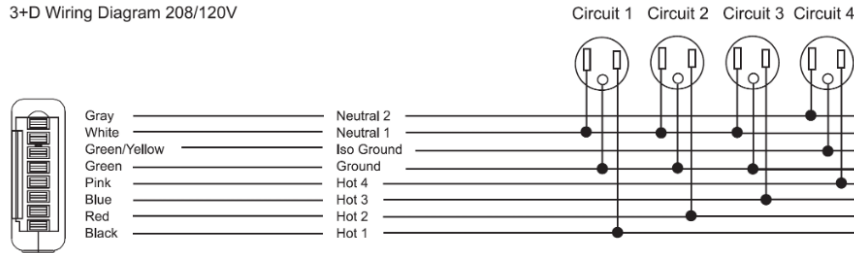

COLAB BEAM – PERCH

Beech Veneer on Ply perches with End Table

1. Standard feature
   - Not available
2. Optional feature

	CB2SBPPT 2 Seat beam Beech Veneer on Ply Perches, End Table	CB3SBPPT 3 Seat beam Beech Veneer on Ply perches, End Table	CB4SBPPT 4 Seat beam Beech Veneer on Ply perches, End Table	CB6SBPPT 6 Seat beam Beech Veneer on Ply perches, End Table	CBACT Add On Coffee Table	CBPHAT Portable H/A Laptop Table
Aluminum beam finished in Smoke Gray	●	●	●	●	□	□
Steel Leg Frame finished in Honey Yellow, Forest Green, Ocean Blue, or Smoke Gray	●	●	●	●	●	□
End table finished in 1" TFL	●	●	●	●	□	□
Clear lacquered Beech veneer on Ply perches	●	●	●	●	□	□
Plastic leveling glides	●	●	●	●	□	□
Add On Coffee Table available in 1" TFL finishes	●	●	●	●	●	□
Portable H/A laptop table finished in Smoke Gray steel frame, TFL top available in 1" TFL finishes	●	●	●	●	□	●
Power option UA or UB (See table below)	+$1,632	□	□	□	□	□
Power option UC or UD (See table below)	□	+$2,466	□	□	□	□
Power option UE or UF (See table below)	□	□	+$3,310	□	□	□
Power option UG or UH (See table below)	□	□	□	+$5,140	□	□

Note: Please specify power option at the end of the product code. For example – CB2SBPPT-UA

3+D Wiring Diagram 208/120V

Power options

All power options comprise of single mains power outlet with dual charging USB A & C

P Denotes power position

2 SEAT BEAM Power options	UA		UB	
3 SEAT BEAM Power options	UC		UD	
4 SEAT BEAM Power options	UE		UF	
6 SEAT BEAM Power options	UG		UH	

COLAB BEAM – PERCH

Beech Veneer on Ply perches with End Table

	Beech Veneer on Ply
CB2SBPPT · 2 Seat beam · Beech Veneer on Ply perches · 19" H · 68" W x 23.5" D · End Table*	3,573
CB3SBPPT · 3 Seat beam · Beech Veneer on Ply perches · 28" H · 94" W x 23.5" D · End Table*	4,381
CB4SBPPT · 4 Seat beam · Beech Veneer on Ply perches · 28" H · 119" W x 23.5" D · End Table*	5,112
CB6SBPPT · 6 Seat beam · Beech veneer on Ply perches · 28" H · 182" W x 23.5" D · End Table*	7,873
CBACT · Add On Coffee Table · 21" H · 22" W x 10" D · 1" TFL	584 SEE NOTE 1
CBPHAT · Portable H/A Laptop Table · 29" – 46" H · 22" W x 14" D · Smoke Gray Steel frame	1,571
CBFBKB · Beam Floor Fixing Bracket kit finished in Black	89

*End table = 40" H x 24" dia

Note 1: CBACT can be specified on both the end and mid legs

Hardwire Infeeds 8 Wire 4 Circuit For CoLab Beams

3-Prong Plug Infeeds – Single Circuit For CoLab Beams

	Length (inches)		
	72"	108"	144"
72HWINF84-B 182 SEE NOTES 1, 2, & 3	108HWINF84-B 237 SEE NOTES 1, 2, & 3	144HWINF84-B 287 SEE NOTES 1, 2, & 3	Code Price
72-3PINF-B 182	108-3PINF-B 237	144-PINF-B 287	Code Price

Note 1: For CoLab with power please select an option between Plug-In or Hardwired.

All prices listed in US $

Note 2: Infeeds to be ordered per separate.

- Plug-In option, please order one Plug-In infeed per beam pack. Comes with a 20amp 3-prong plug.
- Hardwire option, capable of 13 duplex receptacles per circuit, with a total of 52 duplex receptacles if all circuits are used per single power infeed.

Note 3: Receptacle: Simplex & Smart USB A+C, receptacle rated @ 15amp, USB-A @ 18w and USB-C @ 20w