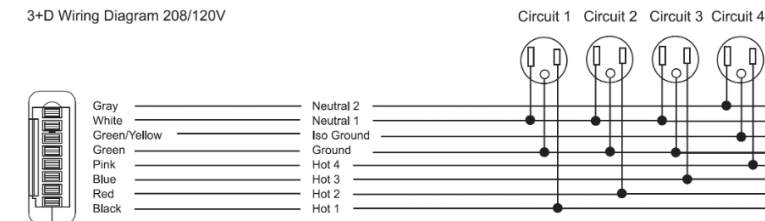

COLAB BEAM – PERCH

Beech Veneer on Ply perches with End Tables

- Standard feature
- Not available
- Optional feature

	CB2SBPPT2 2 Seat beam Beech Veneer on Ply perches, 2 End Tables	CB3SBPPT2 3 Seat beam Beech Veneer on Ply perches, 2 End Tables	CB4SBPPT2 4 Seat beam Beech Veneer on Ply perches, 2 End Tables	CB6SBPPT2 6 Seat beam Beech Veneer on Ply perches, 2 End Tables	CB6SBPPT3 6 Seat beam Beech Veneer on Ply perches, 2 End Tables, 1 Central	CBPHAT Portable H/A Laptop Table
Aluminum beam finished in Smoke Gray	●	●	●	●	●	□
Steel Leg Frame finished in Honey Yellow, Forest Green, Ocean Blue, or Smoke Gray	●	●	●	●	●	□
End / Central tables finished in 1" TFL	●	●	●	●	●	□
Clear lacquered Beech veneer on Ply perches	●	●	●	●	●	□
Plastic leveling glides	●	●	●	●	●	□
Add On Coffee Table available in 1" TFL finishes	●	●	●	●	●	□
Portable H/A laptop table finished in Smoke Gray steel frame, TFL top available in 1" TFL finishes	●	●	●	●	●	●
Power option UA or UB (See table below)	+$1,632	□	□	□	□	□
Power option UC or UD (See table below)	□	+$2,466	□	□	□	□
Power option UE or UF (See table below)	□	□	+$3,310	□	□	□
Power option UG or UH (See table below)	□	□	□	+$5,140	+$5,140	□

Note: Please specify power option at the end of the product code. For example – CB2SBPPT2-UA

Power options

All power options comprise of single mains power outlet with dual charging USB A & C

P Denotes power position

2 SEAT BEAM Power options	UA		UB	
3 SEAT BEAM Power options	UC		UD	
4 SEAT BEAM Power options	UE		UF	
6 SEAT BEAM Power options	UG		UH	

COLAB BEAM – PERCH

Beech Veneer on Ply perches with End Tables

	Beech Veneer on Ply
CB2SBPPT2 · 2 Seat beam · Beech Veneer on Ply perches · 28" H · 77" W x 23.5" D · 2 End Tables*	3,920
CB3SBPPT2 · 3 Seat beam · Beech Veneer on Ply perches · 28" H · 103" W x 23.5" D · 2 End Tables*	4,728
CB4SBPPT2 · 4 Seat beam · Beech Veneer on Ply perches · 28" H · 128" W x 23.5" D · 2 End Tables*	5,459
CB6SBPPT2 · 6 Seat beam · Beech Veneer on Ply perches · 28" H · 191" W x 23.5" D · 2 End Tables*	8,220
CB6SBPPT3 · 6 Seat beam · Beech Veneer on Ply perches · 28" H · 191" W x 23.5" D · 2 End Tables* · 1 Central Table*	8,569
CBPHAT · Portable H/A Laptop Table · 29" – 46" H · 22" W x 14" D · Smoke Gray Steel frame	1,571
CBFBKB · Beam Floor Fixing Bracket kit finished in Black	89

*End & Central tables = 41" H x 24" dia