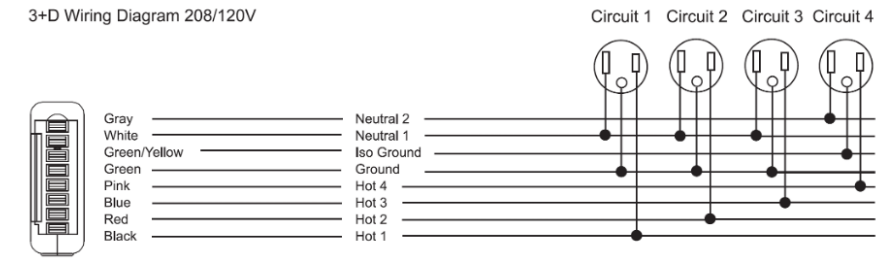

WORKSPACES

COLAB BEAM – LOW

Beech Veneer on Ply Seat

1. Standard feature
   - ☐ Not available
2. Optional feature

	CD2SBLP 2 Seat beam Beech Veneer on Ply Seats	CB3SBLP 3 Seat beam Beech Veneer on Ply Seats	CB4SBLP 4 Seat beam Beech Veneer on Ply Seats	CB6SBLP 6 Seat beam Beech Veneer on Ply Seats	CBACT Add On Coffee Table	CBPHAT Portable H/A Laptop Table
Aluminum beam finished in Smoke Gray	●	●	●	●	☐	☐
Steel Leg Frame finished in Honey Yellow, Forest Green, Ocean Blue, or Smoke Gray	●	●	●	●	●	☐
Clear lacquered Beech veneer on Ply seat	●	●	●	●	☐	☐
Plastic leveling glides	●	●	●	●	☐	☐
Add On Coffee Table available in 1" TFL finishes	●	●	●	●	●	☐
Portable H/A laptop table finished in Smoke Gray steel frame, TFL top available in 1" TFL finishes	●	●	●	●	☐	●
Power option UA or UB (See table below)	+ $1,632	☐	☐	☐	☐	☐
Power option UC or UD (See table below)	☐	+ $2,466	☐	☐	☐	☐
Power option UE or UF (See table below)	☐	☐	+ $3,310	☐	☐	☐
Power option UG or UH (See table below)	☐	☐	☐	+ $5,140	☐	☐

Note: Please specify power option at the end of the product code. For example – CD2SBLP-UA

Power options

All power options comprise of single mains power outlet with dual charging USB A & C

P Denotes power position

2 SEAT BEAM Power options	UA		UB	
3 SEAT BEAM Power options	UC		UD	
4 SEAT BEAM Power options	UE		UF	
6 SEAT BEAM Power options	UG		UH	

WORKSPACES

COLAB BEAM – LOW

Beech Veneer on Ply Seat

	Fabric Grade	Beech Veneer on Ply
CB2SBLP · 2 Seat beam · Beech Veneer on Ply Seats · 19" H · 59" W x 18.5" D		3,248
CB3SBLP · 3 Seat beam · Beech Veneer on Ply Seats · 19" H · 86" W x 18.5" D		3,738
CB4SBLP · 4 Seat beam · Beech Veneer on Ply Seats · 19" H · 110" W x 18.5" D		4,818
CB6SBLP · 6 Seat beam · Beech Veneer on Ply Seats · 19" H · 173" W x 18.5" D		7,604
CBACT · Add On Coffee Table · 21" H · 22" W x 10"D · 1" TFL		584 SEE NOTE 1
CBPHAT · Portable H/A Laptop Table · 29" – 46" H · 22" W x 14" D · Smoke Gray Steel frame		1,571
CBFBKB · Beam Floor Fixing Bracket kit finished in Black		89

Note 1: CBACT can be specified on both the end and mid legs

Hardwire Infeeds
8 Wire 4 Circuit
For CoLab Beams

3-Prong Plug Infeeds –
Single Circuit
For CoLab Beams

	Length (inches)			
	72"	108"	144"	
72HWINF84-B 182 SEE NOTES 1, 2, & 3	108HWINF84-B 237 SEE NOTES 1, 2, & 3	144HWINF84-B 287 SEE NOTES 1, 2, & 3		Code Price
72-3PINF-B 182	108-3PINF-B 237	144-PINF-B 287		Code Price

Note 1: For CoLab with power please select an option between Plug-In or Hardwired.

All prices listed in US $

Note 2: Infeeds to be ordered per separate.

- Plug-In option, please order one Plug-In infeed per beam pack. Comes with a 20amp 3-prong plug.
- Hardwire option, capable of 13 duplex receptacles per circuit, with a total of 52 duplex receptacles if all circuits are used per single power infeed.

Note 3: Receptacle: Simplex & Smart USB A+C, receptacle rated @ 15amp, USB-A @ 18w and USB-C @ 20w