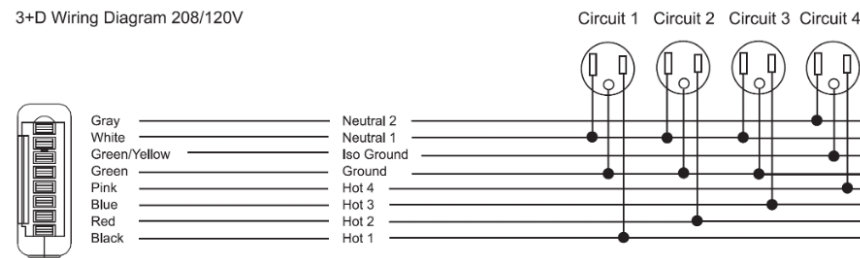

COLAB BEAM – PERCH

Beech Veneer on Ply Perches

- Standard feature
- Not available

Optional feature

	CB2SBPP 2 Seat beam Beech Veneer on Ply Perches	CB3SBPP 3 Seat beam Beech Veneer on Ply Perches	CB4SBPP 4 Seat beam Beech Veneer on Ply Perches	CB6SBPP 6 Seat beam Beech Veneer on Ply Perches	CBACT Add On Coffee Table	CBPHAT Portable H/A Laptop Table
Aluminum beam finished in Smoke Gray	●	●	●	●	□	□
Steel Leg Frame finished in Honey Yellow, Forest Green, Ocean Blue, or Smoke Gray	●	●	●	●	●	□
Clear lacquered Beech veneer on Ply seat	●	●	●	●	□	□
Plastic leveling glides	●	●	●	●	□	□
Add On Coffee Table available in 1" TFL finishes	●	●	●	●	●	□
Portable H/A laptop table finished in Smoke Gray steel frame, TFL top available in 1" TFL finishes	●	●	●	●	□	●
Power option UA or UB (See table below)	+ $1,632	□	□	□	□	□
Power option UC or UD (See table below)	□	+ $2,466	□	□	□	□
Power option UE or UF (See table below)	□	□	+ $3,310	□	□	□
Power option UG or UH (See table below)	□	□	□	+ $5,140	□	□

Note: Please specify power option at the end of the product code. For example – CB2SBPP-UA

Power options

All power options comprise of single mains power outlet with dual charging USB A & C

P Denotes power position

2 SEAT BEAM Power options	UA		UB	
3 SEAT BEAM Power options	UC		UD	
4 SEAT BEAM Power options	UE		UF	
6 SEAT BEAM Power options	UG		UH	

COLAB BEAM – PERCH

Beech Veneer on Ply Perches

Beech Veneer on Ply

CB2SBPP · 2 Seat beam · Beech Veneer on Ply perches · 19" H · 59" W x 23.5" D	3,226	
CB3SBPP · 3 Seat beam · Beech Veneer on Ply perches · 19" H · 86" W x 23.5" D	4,033	
CB4SBPP · 4 Seat beam · Beech Veneer on Ply perches · 19" H · 110" W x 23.5" D	4,765	
CB6SBPP · 6 Seat beam · Beech Veneer on Ply perches · 19" H · 173" W x 23.5" D	7,526	
CBACT · Add On Coffee Table · 21" H · 22" W x 10" D · 1" TFL	584 SEE NOTE 1	
CBPHAT · Portable H/A Laptop Table · 29" – 46" H · 22" W x 14" D · Smoke Gray Steel frame	1,571	
CBFBKB · Beam Floor Fixing Bracket kit finished in Black	89	

Note 1: CBACT can be specified on both the end and mid legs

Hardwire Infeeds
8 Wire 4 Circuit
For CoLab Beams

3-Prong Plug Infeeds –
Single Circuit
For CoLab Beams

	Length (inches)			
	72"	108"	144"	
72HWINF84-B 182 SEE NOTES 1, 2, & 3	108HWINF84-B 237 SEE NOTES 1, 2, & 3	144HWINF84-B 287 SEE NOTES 1, 2, & 3		Code Price
72-3PINF-B 182	108-3PINF-B 237	144-PINF-B 287		Code Price

Note 1: For CoLab with power please select an option between Plug-In or Hardwired.

All prices listed in US $

Note 2: Infeeds to be ordered per separate.

- Plug-In option, please order one Plug-In infeed per beam pack. Comes with a 20amp 3-prong plug.
- Hardwire option, capable of 13 duplex receptacles per circuit, with a total of 52 duplex receptacles if all circuits are used per single power infeed.

Note 3: Receptacle: Simplex & Smart USB A+C, receptacle rated @ 15amp, USB-A @ 18w and USB-C @ 20w