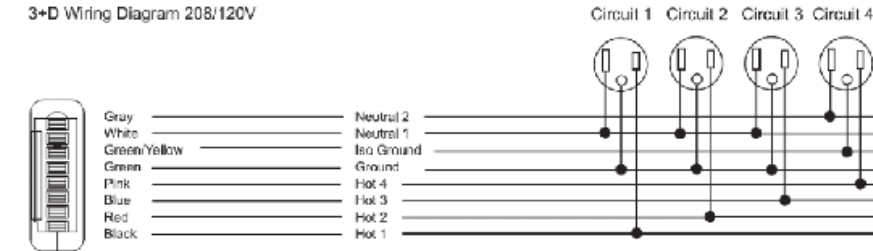

COLAB BEAM – PERCH

Fabric Seat & End Tables

- Standard feature
- Not available
- Optional feature

	CB2SBPFT2	CB3SBPFT2	CB4SBPFT2	CB6SBPFT2	CB6SBPFT3	CBPHAT
	2 Seat beam Upholstered perches, 2 End Tables	3 Seat beam Upholstered perches, 2 End Tables	4 Seat beam Upholstered perches, 2 End Tables	6 Seat beam Upholstered perches, 2 End Tables	6 Seat beam Upholstered perches, 2 End Tables, 1 Central	Portable H/A Laptop Table
Aluminum beam finished in Smoke Gray	●	●	●	●	●	□
Steel Leg Frame finished in Honey Yellow, Forest Green, Ocean Blue, or Smoke Gray	●	●	●	●	●	□
End / Central tables finished in 1" TFL	●	●	●	●	●	□
Fully Upholstered Seat	●	●	●	●	●	□
Plastic leveling glides	●	●	●	●	●	□
Add On Coffee Table available in 1" TFL finishes	●	●	●	●	●	□
Portable H/A laptop table finished in Smoke Gray steel frame, TFL top available in 1" TFL finishes	●	●	●	●	●	●
Power option UA or UB (See table below)	+$1,632	□	□	□	□	□
Power option UC or UD (See table below)	□	+$2,466	□	□	□	□
Power option UE or UF (See table below)	□	□	+$3,310	□	□	□
Power option UG or UH (See table below)	□	□	□	+$5,140	+$5,140	□

Note: Please specify power option at the end of the product code. For example – CB2SBPFT2-UA

Power options

All power options comprise of single mains power outlet with dual charging USB A & C

P Denotes power position

2 SEAT BEAM Power options	UA		UB	
3 SEAT BEAM Power options	UC		UD	
4 SEAT BEAM Power options	UE		UF	
6 SEAT BEAM Power options	UG		UH	

COLAB BEAM – PERCH

Fabric Seat & End Tables

Fabric Grade	0	1	2	3	4	5	6	7	8	9	COM
CB2SBPFT2 · 2 Seat beam · Upholstered perches · 28" H · 77" W x 23.5" D · 2 End Tables*	-	4,366	4,386	4,413	4,450	4,495	4,540	4,623	4,658	4,729	4,366
											1.25 yds
CB3SBPFT2 · 3 Seat beam · Upholstered perches · 28" H · 103" W x 23.5" D · 2 End Tables*	-	5,145	5,174	5,213	5,265	5,330	5,393	5,512	5,563	5,664	5,145
											1.50 yds
CB4SBPFT2 · 4 Seat beam · Upholstered perches · 28" H · 128" W x 23.5" D · 2 End Tables*	-	5,988	6,022	6,069	6,131	6,209	6,285	6,428	6,488	6,610	5,988
											2 yds
CB6SBPFT2 · 6 Seat beam · Upholstered perches · 28" H · 191" W x 23.5" D · 2 End Tables*	-	9,079	9,131	9,201	9,295	9,411	9,525	9,739	9,830	10,013	9,079
											2.75 yds
CB6SBPFT3 · 6 Seat beam · Upholstered perches · 28" H · 191" W x 23.5" D · 2 End Tables* · 1 Central Table*	-	9,426	9,478	9,548	9,642	9,758	9,873	10,086	10,177	10,360	9,426
											2.75 yds
<i>*End & Central tables = 41" H x 24" dia</i>											
CBPHAT · Portable H/A Laptop Table · 29" – 46" H · 22" W x 14" D · Smoke Gray Steel frame											1,571
CBFBKB · Beam Floor Fixing Bracket kit finished in Black											89

Hardwire Infeeds
8 Wire 4 Circuit
For CoLab Beams

3-Prong Plug Infeeds – Single Circuit
For CoLab Beams

	Length (inches)			Code
	72"	108"	144"	
72HWINF84-B 182	108HWINF84-B 237	144HWINF84-B 287		
SEE NOTES 1, 2, & 3	SEE NOTES 1, 2, & 3	SEE NOTES 1, 2, & 3		
72-3PINF-B 182	108-3PINF-B 237	144-PINF-B 287		

Note 1: For CoLab with power please select an option between Plug-In or Hardwired.

All prices listed in US $

Note 2: Infeeds to be ordered per separate.

- Plug-In option, please order one Plug-In infeed per beam pack. Comes with a 20amp 3-prong plug.
- Hardwire option, capable of 13 duplex receptacles per circuit, with a total of 52 duplex receptacles if all circuits are used per single power infeed.

Note 3: Receptacle: Simplex & Smart USB A+C, receptacle rated @ 15amp, USB-A @ 18w and USB-C @ 20w