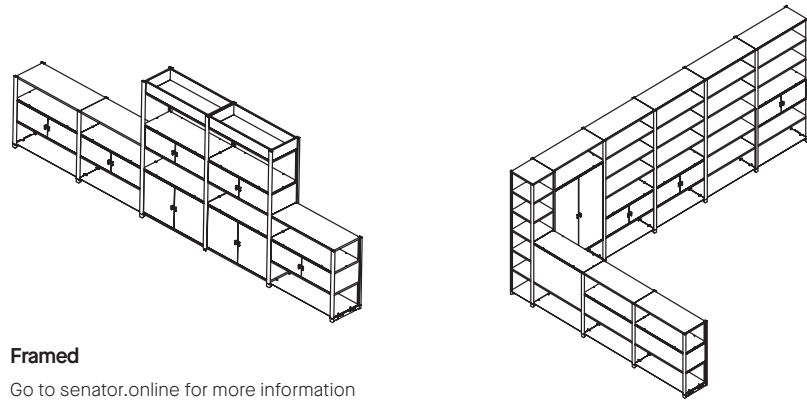

CB48R

48" x 48" square table
29" h

CB7836R

36" x 78" rectangle table
29" h

COLAB – ASSOCIATED PRODUCTS

Framed

Framed

Go to senator.online for more information about Framed and its configurations.