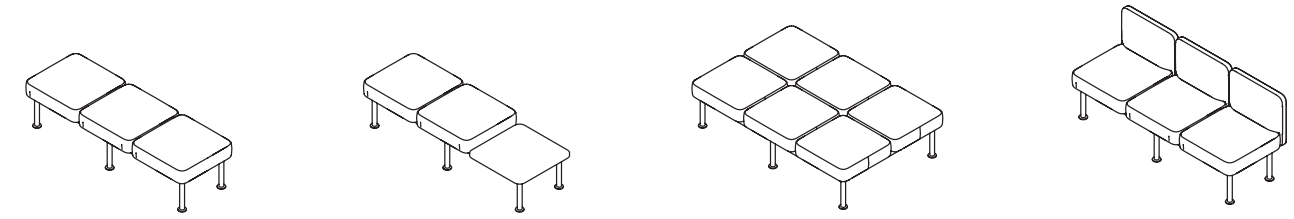

COLAB

CoLab Beam

CB4SBLF

CB4SBPFT

CB4SBPFT2

CoLab Beam Table

CB87BP6030D + TFL BENCH

87" beam, 2 x 60" x 30" attach table and optional TFL bench

CB87BP6030

87" beam with 60" x 30" attach table

CoLab Easel

CoLab - Easel

Media and pinboard
65" wide

CoLab - Easel

Drywipe and pinboard
49" wide

COLAB

CoLab Seating

CB103

3 seater bench

CB103T

2 seater bench with table

CB206

6 seater bench

CB103B