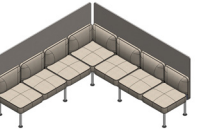

When ordering, please ensure that you send us all this information, so we can correctly fulfil your requirements.

COLAB SEATING

Seating

- Standard feature
- Not available
- Optional feature

	CB700B Corner Unit	CB700BS Corner Unit Screens	CBTAB Tablet
Weight	412lbs	542lbs	-
Wood Frame Construction with Foam	●	●	□
Fully Upholstered	●	●	□
Steel Frame and Legs finished in Smoke Gray powder coat	●	●	●
Plastic Height Adjustable Glides	●	●	□
Fully Upholstered Back Screen	□	●	□
TFL Tablet Top available in 1" TFL Finishes	□	□	●
Two-tone upholstery (use the price of the highest grade of the fabrics selected)	-	+\$450	-

COLAB SEATING

Seating

Fabric Grade	0	1	2	3	4	5	6	7	8	9	COM
CB700B · Corner Unit* · Backs · 32" H · 99" W x 99" D	-	10,439	11,055	11,874	12,975	14,339	15,686	18,189	19,267	21,415	4,919 14 yds
CB700BS · Corner Unit* · Backs & Screens · 49" H · 100" W x 100" D	-	12,284 SEE NOTE 1	12,901 SEE NOTE 1	13,719 SEE NOTE 1	14,819 SEE NOTE 1	16,184 SEE NOTE 1	17,530 SEE NOTE 1	20,043 SEE NOTE 1	21,112 SEE NOTE 1	23,261 SEE NOTE 1	6,492 24.50 yds SEE NOTE 1
*Seat height = 19" H All prices listed in US \$											