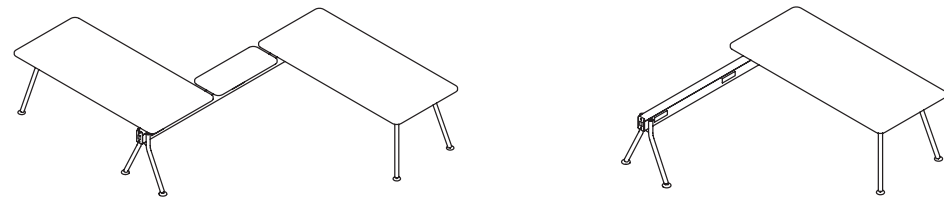

COLAB

CoLab Beam

CB4SBLF

CB4SBPFT

CB4SBPFT2

CoLab Beam Table

CB87BP6030D + TFL BENCH

87" beam, 2 x 60" x 30" attach table and optional TFL bench

CB87BP6030

87" beam with 60" x 30" attach table

CoLab Easel

CoLab - Easel

Media and pinboard
65" wide

CoLab - Easel

Drywipe and pinboard
49" wide

COLAB

CoLab Seating

CB103

3 seater bench

CB103T

2 seater bench with table

CB206

6 seater bench

CB103B