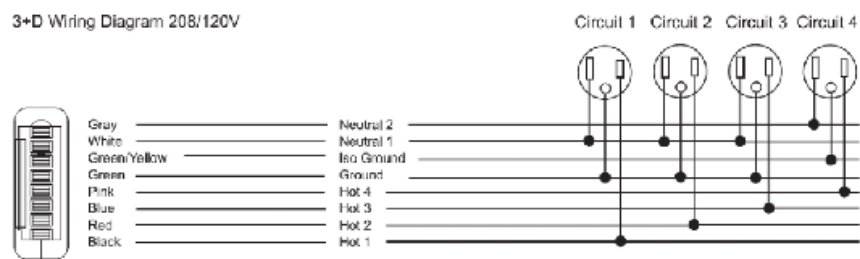

WORKSPACES

COLAB BEAM – LOW

Fabric Seat

1. Standard feature
   - Not available
2. Optional feature

	CB2SBLF 2 Seat beam Upholstered Seats	CB3SBLF 3 Seat beam Upholstered Seats	CB4SBLF 4 Seat beam Upholstered Seats	CB6SBLF 6 Seat beam Upholstered Seats	CBACT Add On Coffee Table	CBPHAT Portable H/A Laptop Table
Aluminum beam finished in Smoke Gray	●	●	●	●	□	□
Steel Leg Frame finished in Honey Yellow, Forest Green, Ocean Blue, or Smoke Gray	●	●	●	●	●	□
Fully Upholstered Seat	●	●	●	●	□	□
Plastic leveling glides	●	●	●	●	□	□
Add On Coffee Table available in 1" TFL finishes	●	●	●	●	●	□
Portable H/A laptop table finished in Smoke Gray steel frame, TFL top available in 1" TFL finishes	●	●	●	●	□	●
Power option UA or UB (See table below)	+ $1,632	□	□	□	□	□
Power option UC or UD (See table below)	□	+ $2,466	□	□	□	□
Power option UE or UF (See table below)	□	□	+ $3,310	□	□	□
Power option UG or UH (See table below)	□	□	□	+ $5,140	□	□

Note: Please specify power option at the end of the product code. For example – CB2SBLF-UA

3-D Wiring Diagram 208/120V

Power options

All power options comprise of single mains power outlet with dual charging USB A & C

P Denotes power position

2 SEAT BEAM Power options	UA		UB	
3 SEAT BEAM Power options	UC		UD	
4 SEAT BEAM Power options	UE		UF	
6 SEAT BEAM Power options	UG		UH	

WORKSPACES

COLAB BEAM – LOW

Fabric Seat

Fabric Grade	0	1	2	3	4	5	6	7	8	9	COM
CB2SBLF · 2 Seat beam · Upholstered Seats · 19" H · 59" W x 18.5" D	-	3,152	3,175	3,206	3,248	3,299	3,350	3,445	3,485	3,567	3,152
											1.25 yds
CB3SBLF · 3 Seat beam · Upholstered Seats · 19" H · 86" W x 18.5" D	-	3,606	3,638	3,681	3,738	3,809	3,879	4,010	4,066	4,177	3,606
											1.50 yds
CB4SBLF · 4 Seat beam · Upholstered Seats · 19" H · 110" W x 18.5" D	-	4,650	4,690	4,745	4,818	4,908	4,997	5,163	5,234	5,376	4,650
											2 yds
CB6SBLF · 6 Seat beam · Upholstered Seats · 19" H · 173" W x 18.5" D	-	7,353	7,414	7,495	7,604	7,740	7,784	7,950	8,021	8,163	7,353
											2.75 yds

CBACT · Add On Coffee Table · 21" H · 22" W x 10" D · 1" TFL	584
	SEE NOTE 1
CBPHAT · Portable H/A Laptop Table · 29" – 46" H · 22" W x 14" D · Smoke Gray Steel frame	1,571
CBFBKB · Beam Floor Fixing Bracket kit finished in Black	89

Note 1: CBACT can be specified on both the end and mid legs

	Length (inches)		
	72"	108"	144"
Hardwire Infeeds 8 Wire 4 Circuit For CoLab Beams	72HWINF84-B 182	108HWINF84-B 237	144HWINF84-B 287
	SEE NOTES 1, 2, & 3	SEE NOTES 1, 2, & 3	SEE NOTES 1, 2, & 3
3-Prong Plug Infeeds – Single Circuit For CoLab Beams	72-3PINF-B 182	108-3PINF-B 237	144-PINF-B 287

Note 1: For CoLab with power please select an option between Plug-In or Hardwired.

All prices listed in US $

Note 2: Infeeds to be ordered per separate.

· Plug-In option, please order one Plug-In infeed per beam pack. Comes with a 20amp 3-prong plug.

· Hardwire option, capable of 13 duplex receptacles per circuit, with a total of 52 duplex receptacles if all circuits are used per single power infeed.

Note 3: Receptacle: Simplex & Smart USB A+C, receptacle rated @ 15amp, USB-A @ 18w and USB-C @ 20w