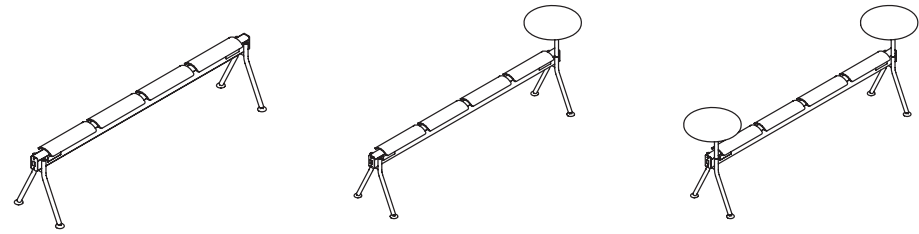

COLAB

CoLab Beam

CB4SBLF

CB4SBPFT

CB4SBPFT2

CoLab Beam Table

CB87BP6030D + TFL BENCH

87" beam, 2 x 60" x 30" attach table and optional TFL bench