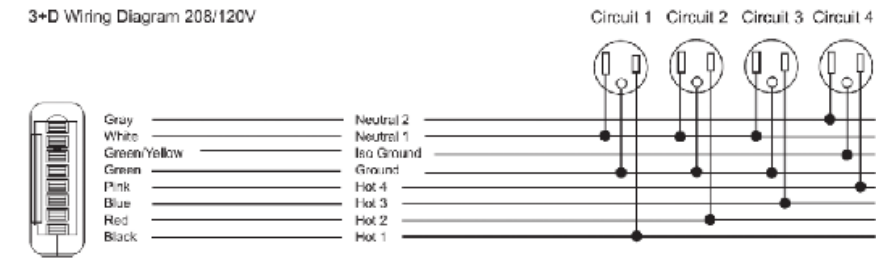

COLAB BEAM – PERCH

Beech Veneer on Ply Perches

1. Standard feature
   - Not available
2. Optional feature

	CB2SBPP 2 Seat beam Beech Veneer on Ply Perches	CB3SBPP 3 Seat beam Beech Veneer on Ply Perches	CB4SBPP 4 Seat beam Beech Veneer on Ply Perches	CB6SBPP 6 Seat beam Beech Veneer on Ply Perches	CBACT Add On Coffee Table	CBPHAT Portable H/A Laptop Table
Aluminum beam finished in Smoke Gray	●	●	●	●	□	□
Steel Leg Frame finished in Honey Yellow, Forest Green, Ocean Blue, or Smoke Gray	●	●	●	●	●	□
Clear lacquered Beech veneer on Ply seat	●	●	●	●	□	□
Plastic leveling glides	●	●	●	●	□	□
Add On Coffee Table available in 1" TFL finishes	●	●	●	●	●	□
Portable H/A laptop table finished in Smoke Gray steel frame, TFL top available in 1" TFL finishes	●	●	●	●	□	●
Power option UA or UB (See table below)	+ $1,632	□	□	□	□	□
Power option UC or UD (See table below)	□	+ $2,466	□	□	□	□
Power option UE or UF (See table below)	□	□	+ $3,310	□	□	□
Power option UG or UH (See table below)	□	□	□	+ $5,140	□	□

Note: Please specify power option at the end of the product code. For example – CB2SBPP-UA

Power options

All power options comprise of single mains power outlet with dual charging USB A & C

P Denotes power position

2 SEAT BEAM Power options	UA		UB	
3 SEAT BEAM Power options	UC		UD	
4 SEAT BEAM Power options	UE		UF	
6 SEAT BEAM Power options	UG		UH	

COLAB BEAM – PERCH

Beech Veneer on Ply Perches

	Beech Veneer on Ply
CB2SBPP · 2 Seat beam · Beech Veneer on Ply perches · 19" H · 59" W x 23.5" D	3,226
CB3SBPP · 3 Seat beam · Beech Veneer on Ply perches · 19" H · 86" W x 23.5" D	4,033
CB4SBPP · 4 Seat beam · Beech Veneer on Ply perches · 19" H · 110" W x 23.5" D	4,765
CB6SBPP · 6 Seat beam · Beech Veneer on Ply perches · 19" H · 173" W x 23.5" D	7,526
CBACT · Add On Coffee Table · 21" H · 22" W x 10" D · 1" TFL	584 SEE NOTE 1
CBPHAT · Portable H/A Laptop Table · 29" – 46" H · 22" W x 14" D · Smoke Gray Steel frame	1,571
CBFBKB · Beam Floor Fixing Bracket kit finished in Black	89

Note 1: CBACT can be specified on both the end and mid legs

Hardwire Infeeds 8 Wire 4 Circuit For CoLab Beams

3-Prong Plug Infeeds – Single Circuit For CoLab Beams

	Length (inches)			
	72"	108"	144"	
72HWINF84-B 182 SEE NOTES 1, 2, & 3	108HWINF84-B 237 SEE NOTES 1, 2, & 3	144HWINF84-B 287 SEE NOTES 1, 2, & 3	Code	
72-3PINF-B 182	108-3PINF-B 237	144-PINF-B 287	Price	

Note 1: For CoLab with power please select an option between Plug-In or Hardwired.

All prices listed in US $

Note 2: Infeeds to be ordered per separate.

- Plug-In option, please order one Plug-In infeed per beam pack. Comes with a 20amp 3-prong plug.
- Hardwire option, capable of 13 duplex receptacles per circuit, with a total of 52 duplex receptacles if all circuits are used per single power infeed.

Note 3: Receptacle: Simplex & Smart USB A+C, receptacle rated @ 15amp, USB-A @ 18w and USB-C @ 20w