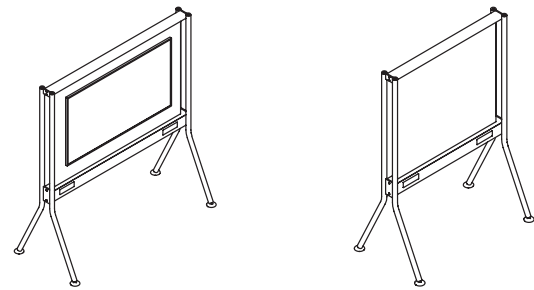

COLAB

CoLab Beam

CB4SBLF

CB4SBPFT

CB4SBPFT2

CoLab Beam Table

CB87BP6030D + TFL BENCH

87" beam, 2 x 60" x 30" attach table and optional TFL bench

CB87BP6030

87" beam with 60" x 30" attach table

CoLab Easel

CoLab - Easel

Media and pinboard
65" wide

CoLab - Easel

Drywipe and pinboard
49" wide

COLAB