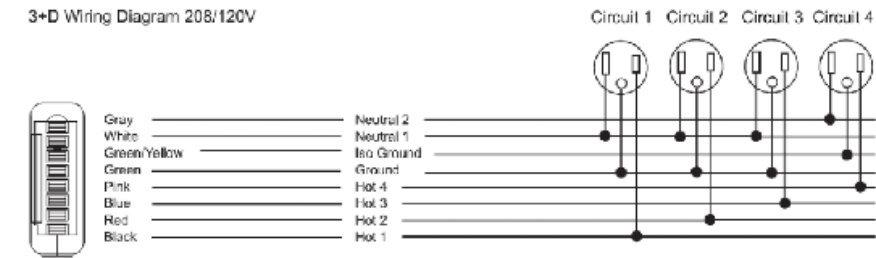

Note: Please specify power option at the end of the product code. For example – CD2SBLP-UA

Power options

All power options comprise of single mains power outlet with dual charging USB A & C

P Denotes power position