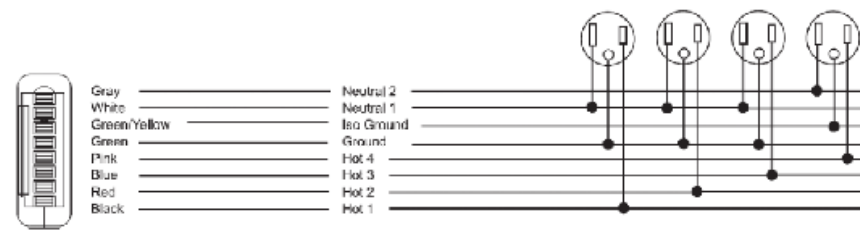

3+D Wiring Diagram 208/120V