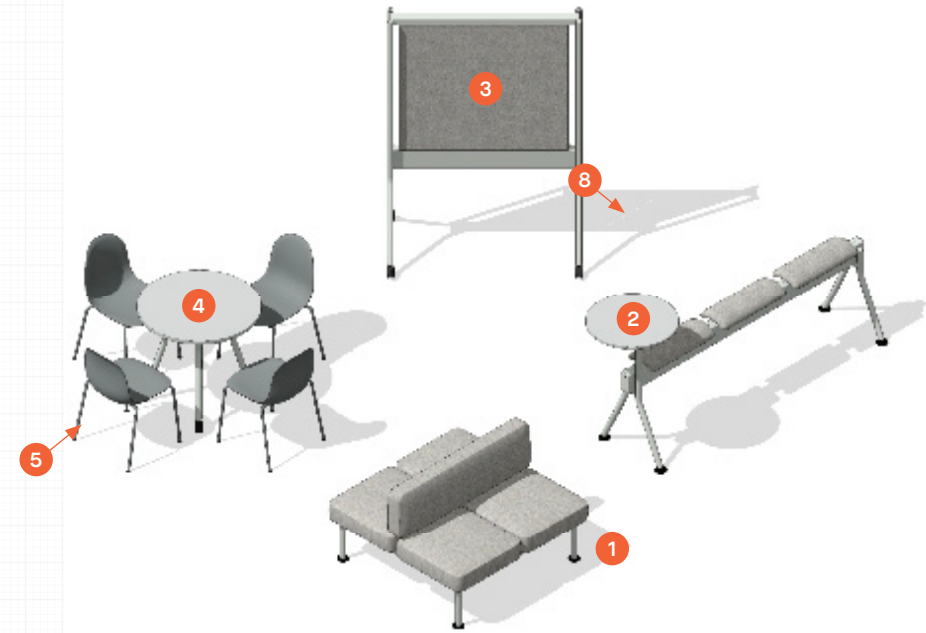

COLAB – Typical Configurations

	Code	Description	QTY	Unit Cost - $	Total - $
1	CB204B2	Back-to-Back 4-Seater	1	4,016	4,016
2	CB3SBPFT	Fabric Perch With End Table	1	4,798	4,798
3	CB7349P	49"W Mobile Pinboard	1	4,746	4,746
4	CB30R	29"H Mobile Round Table	1	1,074	1,074
5	KIN102	Plastic Shell Seat	4	462	1,848
					$16,482