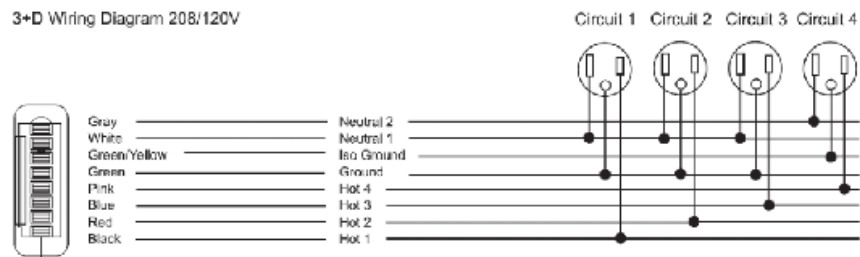

COLAB BEAM – PERCH

Fabric Soft Seating Attached Beam

	CB1SABPFLT 1 Upholstered perch beam, Low Table	CB2SABPFLT 2 Upholstered perches beam, Low Table	CB3SABPFLT 3 Upholstered perches beam, Low Table	CB1SABPFHT 1 Upholstered perch beam, High Table	CB2SABPFHT 2 Upholstered perches beam, High Table	CB3SABPFHT 3 Upholstered perches beam, High Table
Aluminum beam finished in Smoke Gray	●	●	●	●	●	☐
Steel Leg Frame finished in Honey Yellow, Forest Green, Ocean Blue, or Smoke Gray	●	●	●	●	●	☐
Low & High End Tables finished in 1" TFL	●	●	●	●	●	☐
Fully Upholstered Seat	●	●	●	●	●	☐
Plastic leveling glides	●	●	●	●	●	☐
Add On Coffee Table available in 1" TFL finishes	●	●	●	●	●	☐

Power option UA or UB (See table below)	+ $1,632	☐	☐	+ $1,632	☐	☐
Power option UC or UD (See table below)	☐	+ $2,466	☐	☐	+ $2,466	☐
Power option UE or UF (See table below)	☐	☐	+ $3,310	☐	☐	+ $3,310

Note: Please specify power option at the end of the product code. For example – CB1SABPFLT-UA

3-D Wiring Diagram 208/120V

Power options

All power options comprise of single mains power outlet with dual charging USB A & C

P Denotes power position

1 SEAT BEAM Power options	UA		UB	
2 SEAT BEAM Power options	UC		UD	
3 SEAT BEAM Power options	UE		UF	

COLAB BEAM – PERCH

Fabric Soft Seating Attached Beam

Fabric Grade	0	1	2	3	4	5	6	7	8	9	COM		
CB1SABPFLT · 1 Upholstered perch beam · 62" W from Seat to end of table · Low Table* · Tablet finish will match table top***	-	3,036	3,048	3,063	3,084	3,110	3,135	3,183	3,203	3,244	3,036	0.75 yds	
CB2SABPFLT · 2 Upholstered perches beam · 87" W from Seat to end of table · Low Table* · Tablet finish will match table top***	-	4,968	4,988	5,015	5,052	5,097	5,141	5,224	5,259	5,331	4,968	1.25 yds	
CB3SABPFLT · 3 Upholstered perches beam · 113" W from Seat to end of table · Low Table* · Tablet finish will match table top***	-	5,660	5,689	5,728	5,789	5,845	5,908	6,028	6,079	6,181	5,660	1.50 yds	
CB1SABPFHT · 1 Upholstered perch beam · 56" W from Seat to end of table · High Table** · Tablet finish will match table top***	-	2,704	2,716	2,731	2,752	2,778	2,804	2,851	2,871	2,912	2,704	0.75 yds	
CB2SABPFHT · 2 Upholstered perches beam · 81" W from Seat to end of table · High Table** · Tablet finish will match table top***	-	4,636	4,656	4,683	4,720	4,765	4,809	4,893	4,928	4,998	4,636	1.25 yds	
CB3SABPFHT · 3 Upholstered perches beam · 107" W from Seat to end of table · High Table** · Tablet finish will match table top***	-	5,328	5,358	5,396	5,448	5,513	5,577	5,695	5,746	5,848	5,328	1.50 yds	

* Low End Tables = 29" H x 30" dia
** High End Tables = 41" H x 24" dia
*** Tablet = 12" W x 16" L

All prices listed in US $

Hardwire Infeeds 8 Wire 4 Circuit For CoLab Beams

3-Prong Plug Infeeds – Single Circuit For CoLab Beams

	Length (inches)			
	72"	108"	144"	
72HWINF84-B 182		108HWINF84-B 237	144HWINF84-B 287	Code Price
SEE NOTES 1, 2, & 3		SEE NOTES 1, 2, & 3	SEE NOTES 1, 2, & 3	
72-3PINF-B 182		108-3PINF-B 237	144-PINF-B 287	Code Price

Note 1: For CoLab with power please select an option between Plug-In or Hardwired.

All prices listed in US $

Note 2: Infeeds to be ordered per separate.

- Plug-In option, please order one Plug-In infeed per beam pack. Comes with a 20amp 3-prong plug.
- Hardwire option, capable of 13 duplex receptacles per circuit, with a total of 52 duplex receptacles if all circuits are used per single power infeed.

Note 3: Receptacle: Simplex & Smart USB A+C, receptacle rated @ 15amp, USB-A @ 18w and USB-C @ 20w