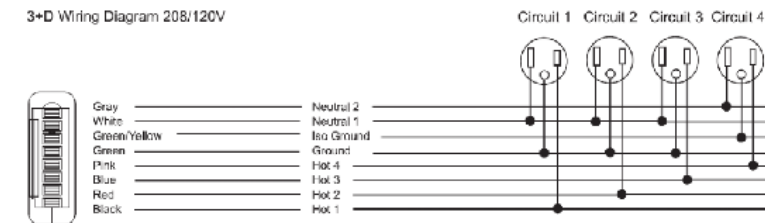

COLAB BEAM – PERCH

Beech Veneer on Ply perches with End Tables

- Standard feature
- Not available
- Optional feature

	CB2SBPPT2 2 Seat beam Beech Veneer on Ply perches, 2 End Tables	CB3SBPPT2 3 Seat beam Beech Veneer on Ply perches, 2 End Tables	CB4SBPPT2 4 Seat beam Beech Veneer on Ply perches, 2 End Tables	CB6SBPPT2 6 Seat beam Beech Veneer on Ply perches, 2 End Tables	CB6SBPPT3 6 Seat beam Beech Veneer on Ply perches, 2 End Tables, 1 Central	CBPHAT Portable H/A Laptop Table
Aluminum beam finished in Smoke Gray	●	●	●	●	●	□
Steel Leg Frame finished in Honey Yellow, Forest Green, Ocean Blue, or Smoke Gray	●	●	●	●	●	□
End / Central tables finished in 1" TFL	●	●	●	●	●	□
Clear lacquered Beech veneer on Ply perches	●	●	●	●	●	□
Plastic leveling glides	●	●	●	●	●	□
Add On Coffee Table available in 1" TFL finishes	●	●	●	●	●	□
Portable H/A laptop table finished in Smoke Gray steel frame, TFL top available in 1" TFL finishes	●	●	●	●	●	●
Power option UA or UB (See table below)	+$1,632	□	□	□	□	□
Power option UC or UD (See table below)	□	+$2,466	□	□	□	□
Power option UE or UF (See table below)	□	□	+$3,310	□	□	□
Power option UG or UH (See table below)	□	□	□	+$5,140	+$5,140	□

Note: Please specify power option at the end of the product code. For example – CB2SBPPT2-UA

Power options

All power options comprise of single mains power outlet with dual charging USB A & C

P Denotes power position

2 SEAT BEAM Power options	UA		UB	
3 SEAT BEAM Power options	UC		UD	
4 SEAT BEAM Power options	UE		UF	
6 SEAT BEAM Power options	UG		UH	

COLAB BEAM – PERCH

Beech Veneer on Ply perches with End Tables

	Beech Veneer on Ply
CB2SBPPT2 · 2 Seat beam · Beech Veneer on Ply perches · 28" H · 77" W x 23.5" D · 2 End Tables*	3,920
CB3SBPPT2 · 3 Seat beam · Beech Veneer on Ply perches · 28" H · 103" W x 23.5" D · 2 End Tables*	4,728
CB4SBPPT2 · 4 Seat beam · Beech Veneer on Ply perches · 28" H · 128" W x 23.5" D · 2 End Tables*	5,459
CB6SBPPT2 · 6 Seat beam · Beech Veneer on Ply perches · 28" H · 191" W x 23.5" D · 2 End Tables*	8,220
CB6SBPPT3 · 6 Seat beam · Beech Veneer on Ply perches · 28" H · 191" W x 23.5" D · 2 End Tables* · 1 Central Table*	8,569
CBPHAT · Portable H/A Laptop Table · 29" – 46" H · 22" W x 14" D · Smoke Gray Steel frame	1,571
CBFBKB · Beam Floor Fixing Bracket kit finished in Black	89

*End & Central tables = 41" H x 24" dia