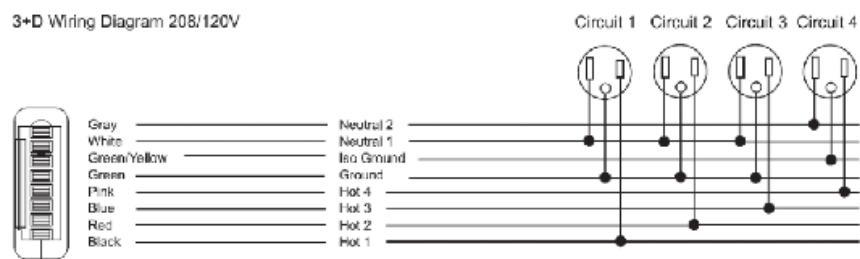

COLAB BEAM – PERCH

Fabric Seat & End Table

● Standard feature

□ Not available

Optional feature

	CB2SBPFT 2 Seat beam Upholstered perches, End Table	CB3SBPFT 3 Seat beam Upholstered perches, End Table	CB4SBPFT 4 Seat beam Upholstered perches, End Table	CB6SBPFT 6 Seat beam Upholstered perches, End Table	CBACT Add On Coffee Table	CBPHAT Portable H/A Laptop Table
Aluminum beam finished in Smoke Gray	●	●	●	●	□	□
Steel Leg Frame finished in Honey Yellow, Forest Green, Ocean Blue, or Smoke Gray	●	●	●	●	●	□
End table finished in 1" TFL	●	●	●	●	□	□
Fully Upholstered Seat	●	●	●	●	□	□
Plastic leveling glides	●	●	●	●	□	□
Add On Coffee Table available in 1" TFL finishes	●	●	●	●	●	□
Portable H/A laptop table finished in Smoke Gray steel frame, TFL top available in 1" TFL finishes	●	●	●	●	□	●
Power option UA or UB (See table below)	+$1,632	□	□	□	□	□
Power option UC or UD (See table below)	□	+$2,466	□	□	□	□
Power option UE or UF (See table below)	□	□	+$3,310	□	□	□
Power option UG or UH (See table below)	□	□	□	+$5,140	□	□

Note: Please specify power option at the end of the product code. For example – CB2SBPFT-UA

3+D Wiring Diagram 208/120V

Power options

All power options comprise of single mains power outlet with dual charging USB A & C

Ⓟ Denotes power position

2 SEAT BEAM Power options	UA		UB	
3 SEAT BEAM Power options	UC		UD	
4 SEAT BEAM Power options	UE		UF	
6 SEAT BEAM Power options	UG		UH	

COLAB BEAM – PERCH

Fabric Seat & End Table

Fabric Grade	0	1	2	3	4	5	6	7	8	9	COM
CB2SBPFT · 2 Seat beam · Upholstered perches · 19" H · 68" W x 23.5" D · End Table*	-	4,019	4,039	4,066	4,103	4,148	4,192	4,276	4,311	4,382	4,019 1.25 yds
CB3SBPFT · 3 Seat beam · Upholstered perches · 28" H · 94" W x 23.5" D · End Table*	-	4,798	4,827	4,866	4,918	4,982	5,046	5,165	5,215	5,317	4,798 1.50 yds
CB4SBPFT · 4 Seat beam · Upholstered perches · 19" H · 119" W x 23.5" D · End Table*	-	5,640	5,675	5,722	5,784	5,862	5,938	6,081	6,141	6,263	5,640 2 yds
CB6SBPT · 6 Seat beam · Upholstered perches · 19" H · 182" W x 23.5" D · End Table*	-	8,732	8,784	8,854	8,948	9,064	9,178	9,392	9,483	9,667	8,732 2.75 yds

*End table = 40" H x 24" dia

CBACT · Add On Coffee Table · 21" H · 22" W x 10" D · 1" TFL	584 SEE NOTE 1
CBPHAT · Portable H/A Laptop Table · 29" – 46" H · 22" W x 14" D · Smoke Gray Steel frame	1,571
CBFBKB · Beam Floor Fixing Bracket kit finished in Black	89

Note 1: CBACT can be specified on both the end and mid legs

Hardwire Infeeds
8 Wire 4 Circuit
For CoLab Beams

3-Prong Plug Infeeds –
Single Circuit
For CoLab Beams

	Length (inches)		
	72"	108"	144"
72HWINF84-B 182 SEE NOTES 1, 2, & 3	108HWINF84-B 237 SEE NOTES 1, 2, & 3	144HWINF84-B 287 SEE NOTES 1, 2, & 3	Code Price
72-3PINF-B 182	108-3PINF-B 237	144-PINF-B 287	Code Price

Note 1: For CoLab with power please select an option between Plug-In or Hardwired.

All prices listed in US $

Note 2: Infeeds to be ordered per separate.

· Plug-In option, please order one Plug-In infeed per beam pack. Comes with a 20amp 3-prong plug.

· Hardwire option, capable of 13 duplex receptacles per circuit, with a total of 52 duplex receptacles if all circuits are used per single power infeed.

Note 3: Receptacle: Simplex & Smart USB A+C, receptacle rated @ 15amp, USB-A @ 18w and USB-C @ 20w