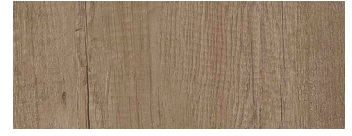

## Standard TFL Doors and Carcass Finishes

Edging of doors will always match carcass

Carini Walnut

Strata Oak

Urban Maple

Winter Oak

White

Clay

## Additional Door Finishes\*

Edging will always match carcass

Granit Grey

Marca Grey

Mustard

Orange

Rose

Smoke Blue

Ivy

\* These finishes are only available on the Play range.  
\*\* All frames must be ordered separate to storage units.  
\*\*\* Digital Locks are Black as standard.