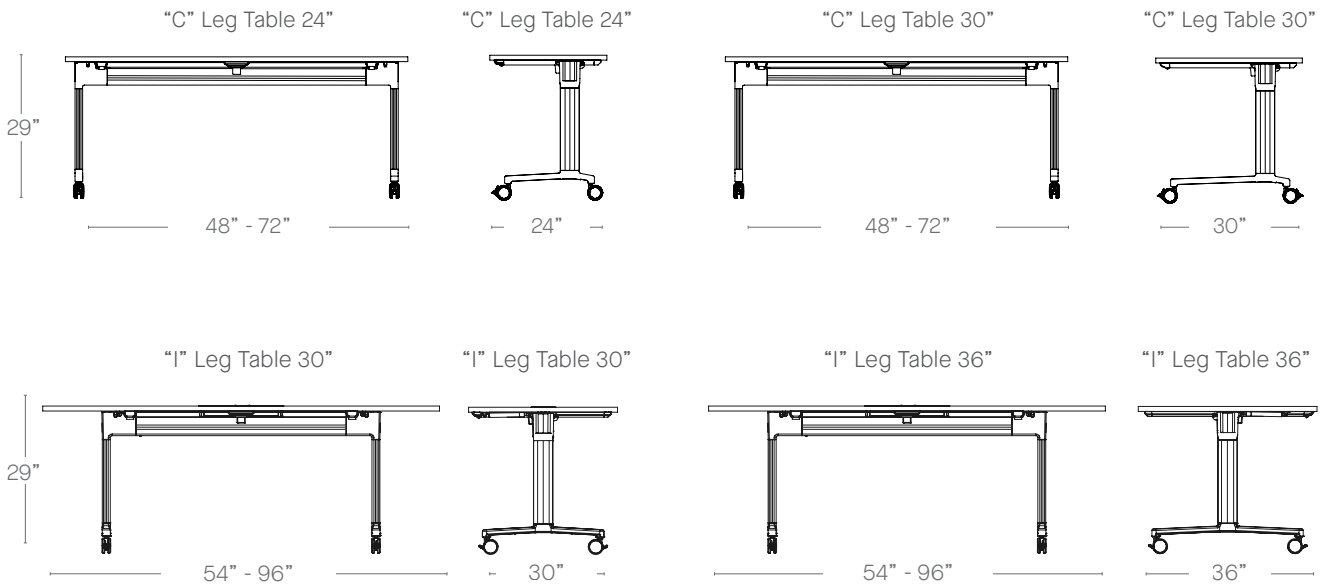

- Quadrants
- Modesty panels
- Aluminum cable riser

DIMENSIONS

FINISH OPTIONS

Rigid aluminum frame finished in White powder coat, with plastic components, and gray contrasting flexible risers.

Rigid aluminum frame, finished in Silver, Black plastic components and Gray flexible risers.