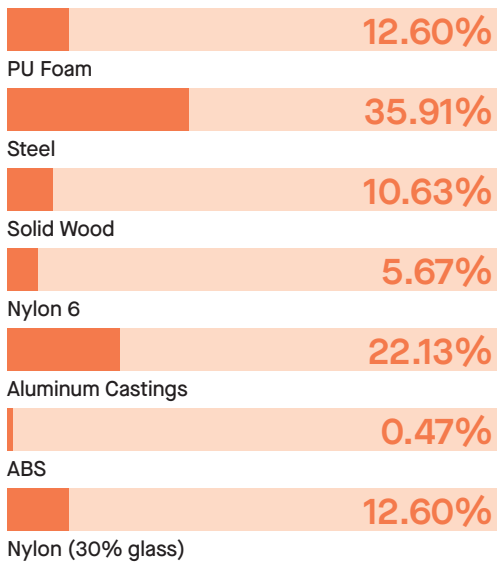

OPTIONAL FEATURES

- Swivel writing table and cupholder
- Bag hook (LH/RH)
- Soft-wheeled casters*
- Two-tone upholstery

PERFORMANCE STANDARDS

- ANSI/BIFMA X5.1:2011

MATERIAL CONTENT

Components are constructed of the following

RECYCLED CONTENT

Contains up to 40.00% of Recycled Material

RECYCLABILITY

The range is 99% recyclable

99%

SENATOR 3 R'S

Senator is committed to continually improving the sustainability of all environmental aspects within our business.