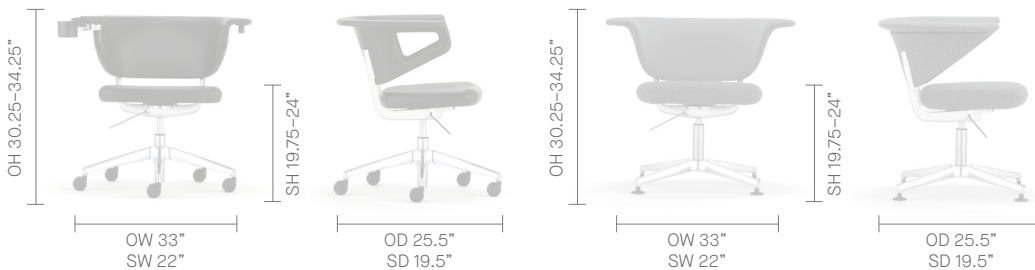

DIMENSIONS

DESIGN

Senator

Our team of talented in house designers are responsible for creating elegant, innovative furniture designs which not only look beautiful, but minimise the impact on the world around us.

They come from all over the world, but are based in our Design Center located in a quiet Lancashire village just outside the Ribble Valley. Our dedicated facility is over three floors which include studios, a materials test center and prototyping lab.