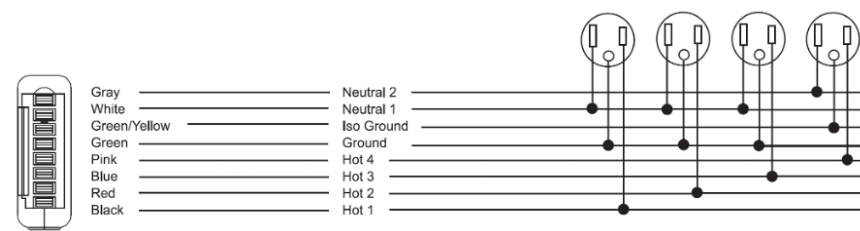

3+D Wiring Diagram 208/120V