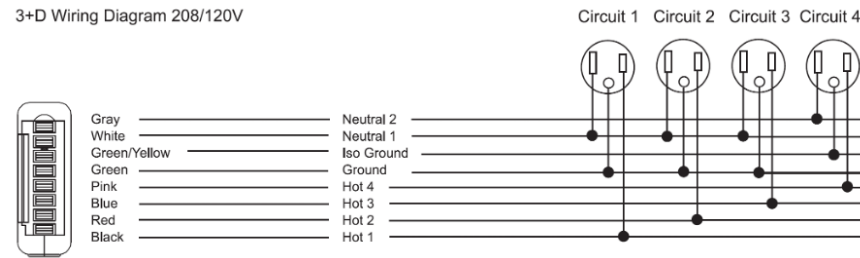

COLAB BEAM – TABLE

Beam Table

- Standard feature
- Not available
- Optional feature

	CB59BP6030 59" Beam 29" H x 60" W x 30" D attached table	CB87BP6030 87" Beam 29" H x 60" W x 30" D attached table	CB59BP7836 59" Beam 29" H x 78" W x 36" D attached table	CB87BP7836 87" Beam 29" H x 78" W x 36" D attached table
Aluminum beam finished in Smoke Gray	●	●	●	●
Steel Leg Frame finished in Honey Yellow, Forest Green, Ocean Blue, or Smoke Gray	●	●	●	●
TFL Table available in standard 1" TFL finishes	●	●	●	●
Plastic leveling glides	●	●	●	●
Power option UA or UB (See table below)	+ $1,632	□	+ $1,632	□
Power option UC or UD (See table below)	□	+ $2,466	□	+ $2,466
Add on TFL shelf option	+ $492	+ $505	+ $543	+ $558

Note: Please specify power option at the end of the product code. For example – CB59BP6030-UA

3+D Wiring Diagram 208/120V

Power options

All power options comprise of single mains power outlet with dual charging USB A & C

● Denotes power position

59" BEAM Power options	UA		UB	
87" BEAM Power options	UC		UD	

COLAB BEAM – TABLE

L-Shaped Beam Table

	TFL
CB59BP6030 · 59" Beam · 29" H x 60" W x 30" D · Attached table	3,509
CB87BP6030 · 87" Beam · 29" H x 60" W x 30" D · Attached table	3,852
CB59BP7836 · 59" Beam · 29" H x 78" W x 36" D · Attached table	3,644
CB87BP7836 · 87" Beam · 29" H x 78" W x 36" D · Attached table	3,986

	Length (inches)			
	72"	108"	144"	
Hardwire Infeeds 8 Wire 4 Circuit For CoLab Beams	72HWINF84-B 182	108HWINF84-B 237	144HWINF84-B 287	Code
	SEE NOTES 1, 2, & 3	SEE NOTES 1, 2, & 3	SEE NOTES 1, 2, & 3	Price
3-Prong Plug Infeeds – Single Circuit For CoLab Beams	72-3PINF-B 182	108-3PINF-B 237	144-PINF-B 287	Code
	SEE NOTES 2 & 3	SEE NOTES 2 & 3	SEE NOTES 2 & 3	Price

1. Note 1: For CoLab with power please select an option between Plug-In or Hardwired. All prices listed in US $
2. Note 2: Infeeds to be ordered per separate.
3. Plug-In option, please order one Plug-In infeed per beam pack. Comes with a 20amp 3-prong plug.
   - Hardwire option, capable of 13 duplex receptacles per circuit, with a total of 52 duplex receptacles if all circuits are used per single power infeed.
4. Note 3: Receptacle: Simplex & Smart USB A+C, receptacle rated @ 15amp, USB-A @ 18w and USB-C @ 20w

20amp PLUG-IN View