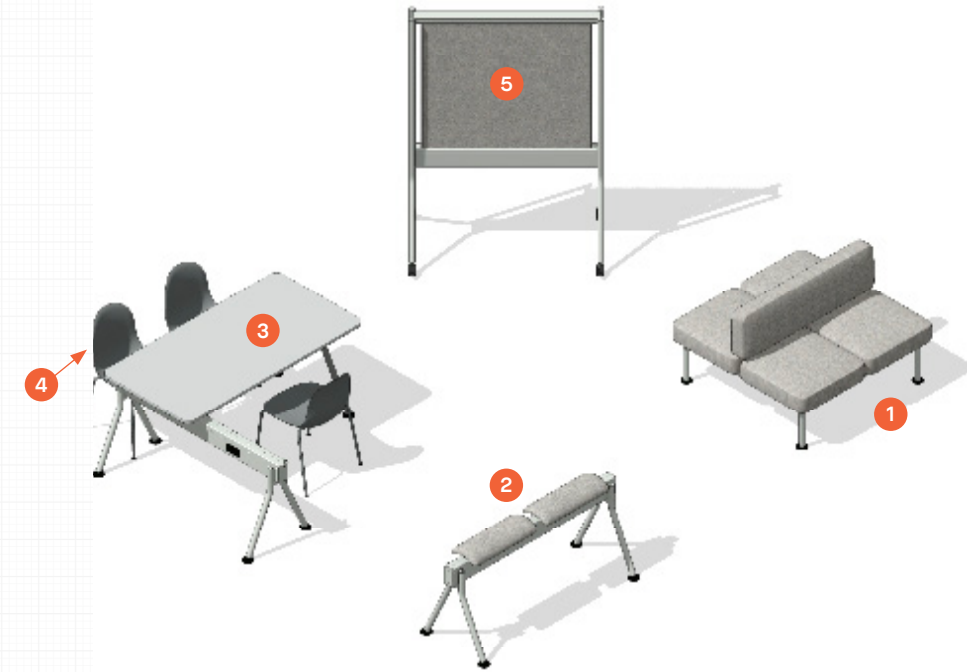

COLAB – Typical Configurations

	Code	Description	QTY	Unit Cost - $	Total - $
1	CB204B2	Back-to-Back 4-Seater	1	4,016	4,016
2	CB2SBPF	Upholstered Perch	1	3,672	3,672
3	CB59BP6030	59" L Beam With Attached Table	1	3,509	3,509
4	KIN102	Plastic Shell Seat	3	462	1,386
5	CB7349P	49"W Mobile Pinboard	1	4,746	4,746
					$17,329