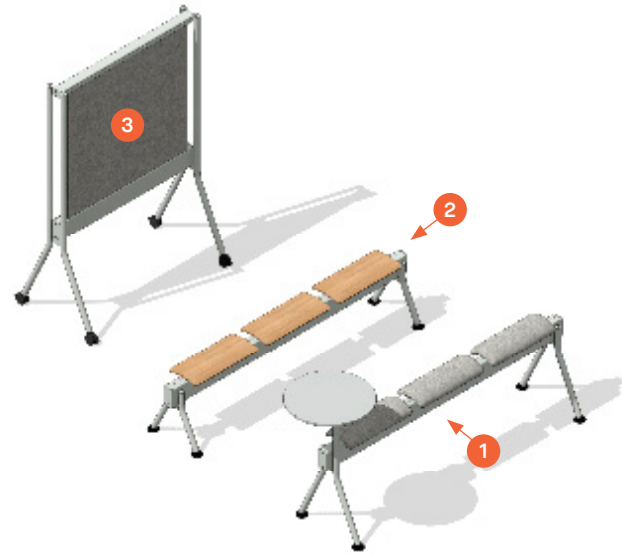

COLAB – Typical Configurations

	Code	Description	QTY	Unit Cost - $	Total - $
1	CB3SBPFT	Upholstered Perch With End Table	1	4,798	4,798
2	CB3SBLP	Veneer Low Bench	1	3,738	3,738
3	CB7349P	49"W Mobile Pinboard	1	4,746	4,746
					$13,282