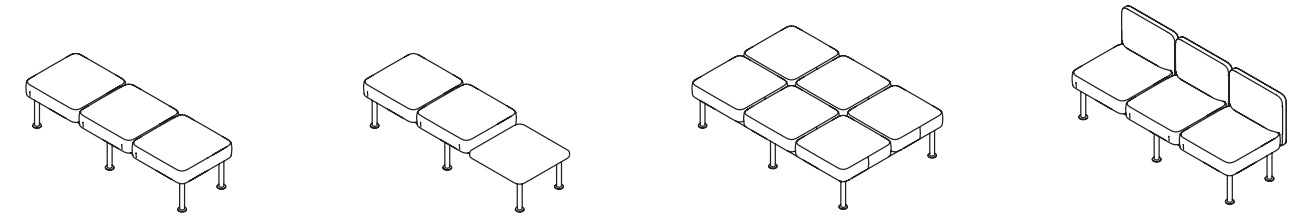

SENATOR

**COLAB BEAM
TABLE**

COLAB

CoLab Beam

CB4SBLF

CB4SBPFT

CB4SBPFT2

CoLab Beam Table

CB87BP6030D + TFL BENCH

87" beam, 2 x 60" x 30" attach table and optional TFL bench

CB87BP6030

87" beam with 60" x 30" attach table

CoLab Easel

CoLab - Easel

Media and pinboard
65" wide

CoLab - Easel

Drywipe and pinboard
49" wide

COLAB

CoLab Seating

CB103

3 seater bench

CB103T

2 seater bench with table

CB206

6 seater bench

CB103B

3 seater sofa with back

CB103BS

3 seater sofa with back and screens

CB103BST

3 seater sofa with back, screens and worktable

CoLab Tables