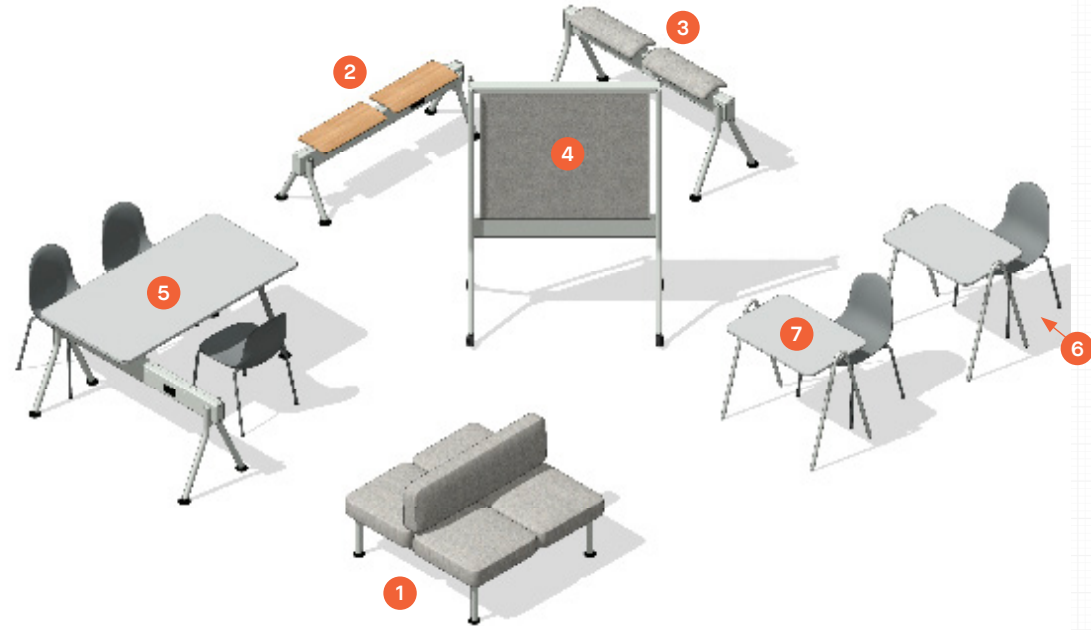

COLAB – Typical Configurations

	Code	Description	QTY	Unit Cost - $	Total - $
1	CB204B2	Back-to-Back 4-Seater	1	4,016	4,016
2	CB2SBLP	Veneer Low Bench	1	3,248	3,248
3	CB2SBPF	Upholstered Perch	1	3,672	3,672
4	CB7349P	49"W Mobile Pinboard	1	4,746	4,746
5	CB59BP6030	59" L Beam With Attached Table	1	3,509	3,509
6	KIN102	Plastic Shell Seat	5	462	2,310
7	CBSTK	Stackable Rectangle Table	2	679	1,358
					$22,859