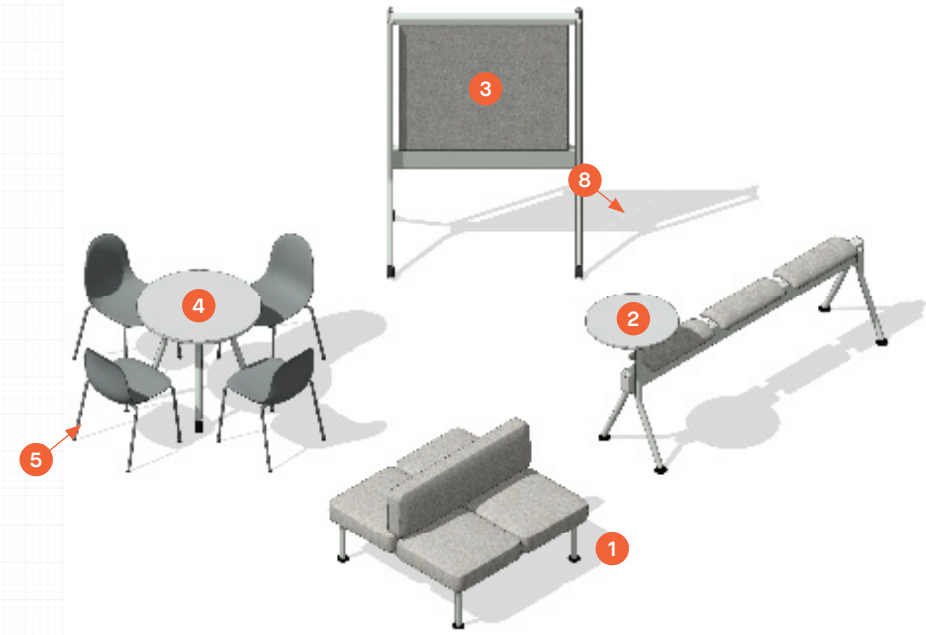

COLAB – Typical Configurations

	Code	Description	QTY	Unit Cost - $	Total - $
1	CB204B2	Back-to-Back 4-Seater	1	4,016	4,016
2	CB3SBPFT	Fabric Perch With End Table	1	4,798	4,798
3	CB7349P	49"W Mobile Pinboard	1	4,746	4,746
4	CB30R	29"H Mobile Round Table	1	1,074	1,074
5	KIN102	Plastic Shell Seat	4	462	1,848
					$16,482