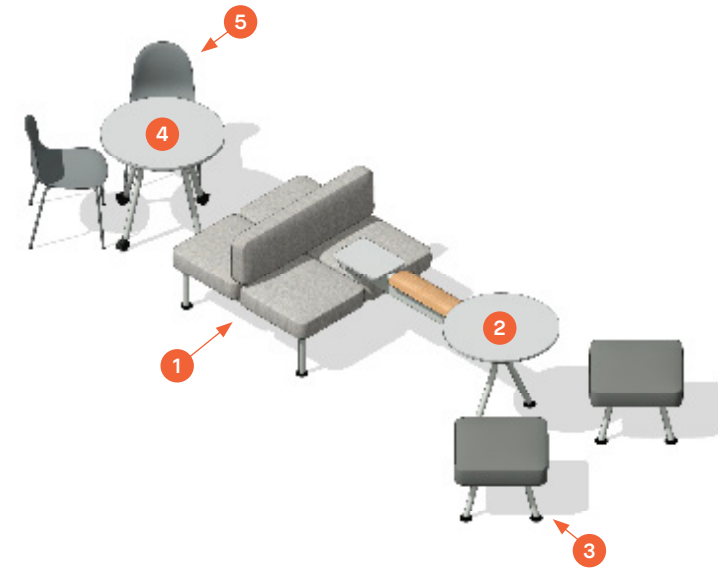

COLAB – Typical Configurations

	Code	Description	QTY	Unit Cost – $	Total – $
1	CB204B2	Back-to-Back 4-Seater	1	4,016	4,016
2	CB1SABPPLT	Beech Veneer Attachable Perch	1	3,706	3,706
3	CBOT1	Ottoman	2	865	1,730
4	CB30R	29”H Mobile Round Table	1	1,074	1,074
5	KIN102	Plastic Shell Seat	2	462	924
					$11,450