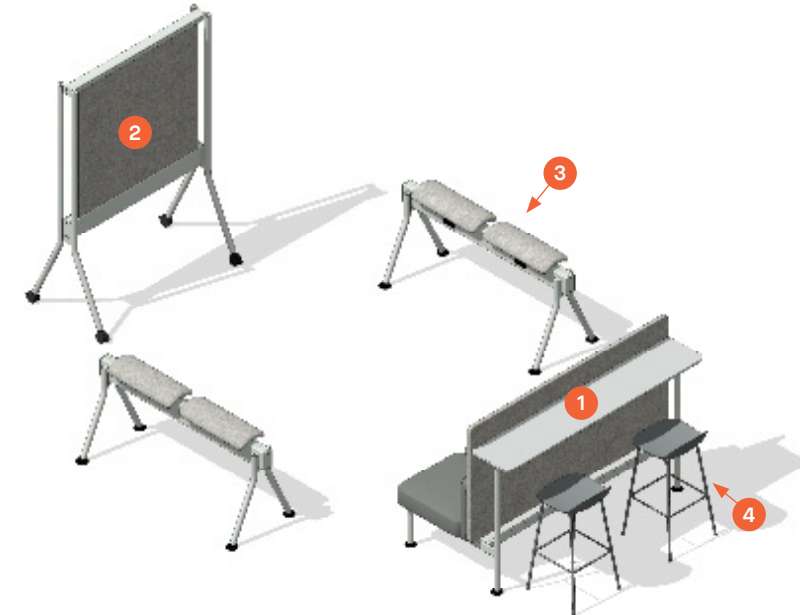

COLAB – Typical Configurations

	Code	Description	QTY	Unit Cost - $	Total - $
1	CB103BST	3-Seater With Worktable	1	5,269	5,269
2	CB7349P	49" Mobile Pinboard	1	4,746	4,746
3	CB2SBPF	Upholstered Perch	2	3,672	11,016
4	KIN502	Low Back Stool	2	553	1,106
					$22,137