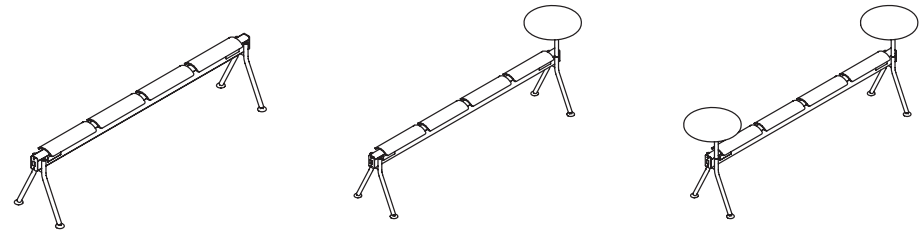

SENATOR

**COLAB BEAM
TABLE**

COLAB

CoLab Beam

CB4SBLF

CB4SBPFT

CB4SBPFT2

CoLab Beam Table

CB87BP6030D + TFL BENCH

87" beam, 2 x 60" x 30" attach table and optional TFL bench

CB87BP6030

87" beam with 60" x 30" attach table

CoLab Easel

CoLab - Easel

Media and pinboard
65" wide

CoLab - Easel