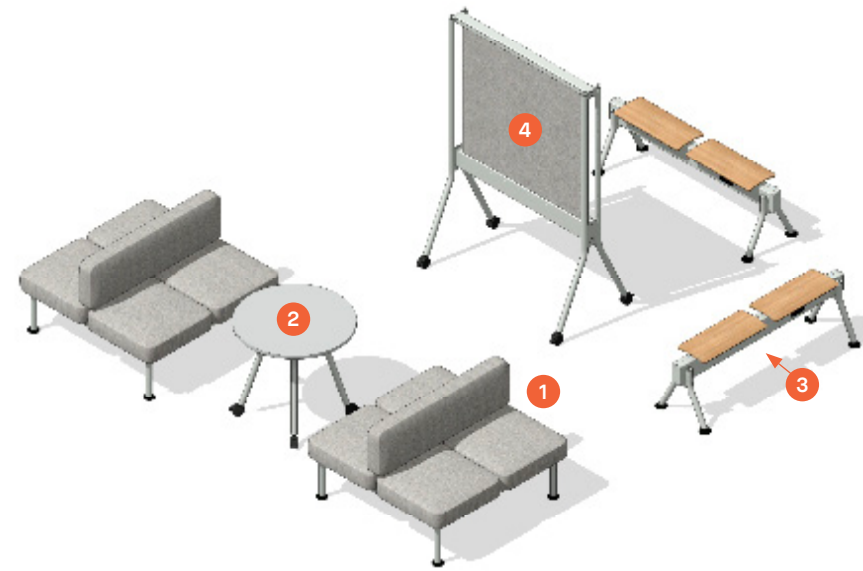

COLAB – Typical Configurations

	Code	Description	QTY	Unit Cost – $	Total – $
1	CB204B2	Back-to-Back 4-Seater	2	4,016	8,032
2	CB30R	29"H Mobile Round Table	1	1,074	1,074
3	CB2SBLP	Veneer Low Bench	2	3,248	6,496
4	CB7349P	49"W Mobile Pinboard	1	4,746	4,746
					$20,348