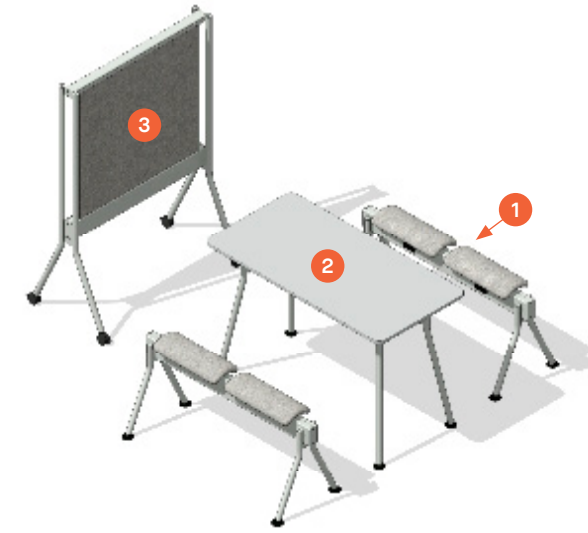

COLAB – Typical Configurations

	Code	Description	QTY	Unit Cost - $	Total - $
1	CB2SBPF	Upholstered Perch	2	3,672	11,016
2	CB6030RH	41"H Rectangle Table	1	1,639	1,639
3	CB7349P	49"W Mobile Pinboard	1	4,746	4,746
					$17,401