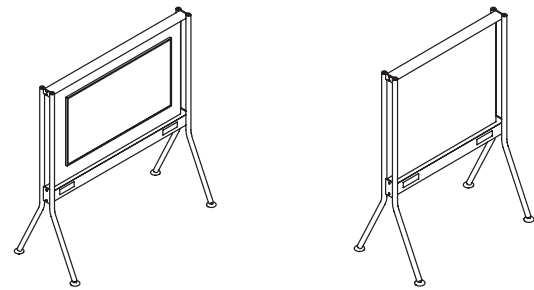

SENATOR

**COLAB BEAM
TABLE**

COLAB

CoLab Beam

CB4SBLF

CB4SBPFT

CB4SBPFT2

CoLab Beam Table

CB87BP6030D + TFL BENCH

87" beam, 2 x 60" x 30" attach table and optional TFL bench

CB87BP6030

87" beam with 60" x 30" attach table

CoLab Easel

CoLab - Easel

Media and pinboard
65" wide

CoLab - Easel