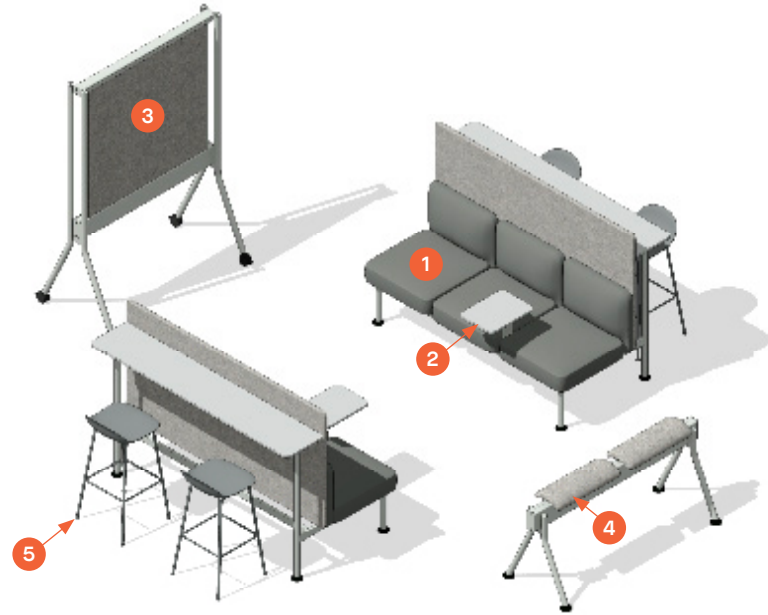

COLAB – Typical Configurations

	Code	Description	QTY	Unit Cost - $	Total - $
1	CB103BST	3-Seater With Worktable	2	5,269	10,538
2	CBTAB	Attachable Tablet	2	626	1,252
3	CB7349P	49" Mobile Pinboard	1	4,746	4,746
4	CB2SBPF	Upholstered Perch	1	3,672	3,672
5	KIN502	Low Back Stool	4	553	2,212
					$22,420