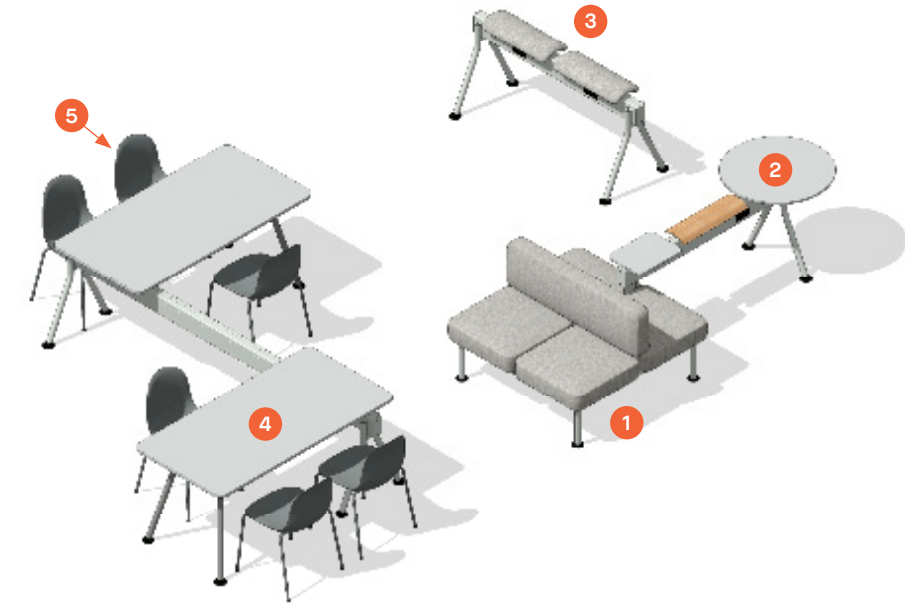

COLAB – Typical Configurations

	Code	Description	QTY	Unit Cost – $	Total – $
1	CB204B2	Back-to-Back 4-Seater	1	4,016	4,016
2	CB1SABPPLT	Beech Veneer Attachable Perch	1	3,706	3,706
3	CB2SBPF	Upholstered Perch	1	3,672	3,672
4	CB87BP6030D	87" L Beam With Attached Tables	1	5,192	5,192
5	KIN102	Plastic Shell Seat	6	462	2,772
					$19,358