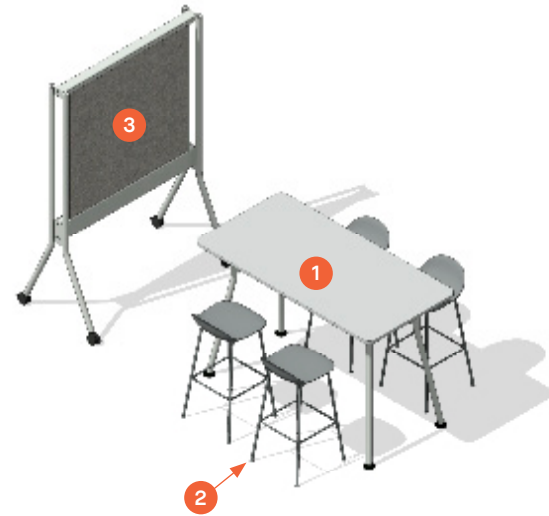

COLAB – Typical Configurations

	Code	Description	QTY	Unit Cost – $	Total – $
1	CB6030RH	41”H Rectangle Table	1	1,639	1,639
2	KIN502	Low Back Stool	4	553	2,212
3	CB7349P	49”W Mobile Pinboard	1	4,746	4,746
					$8,597