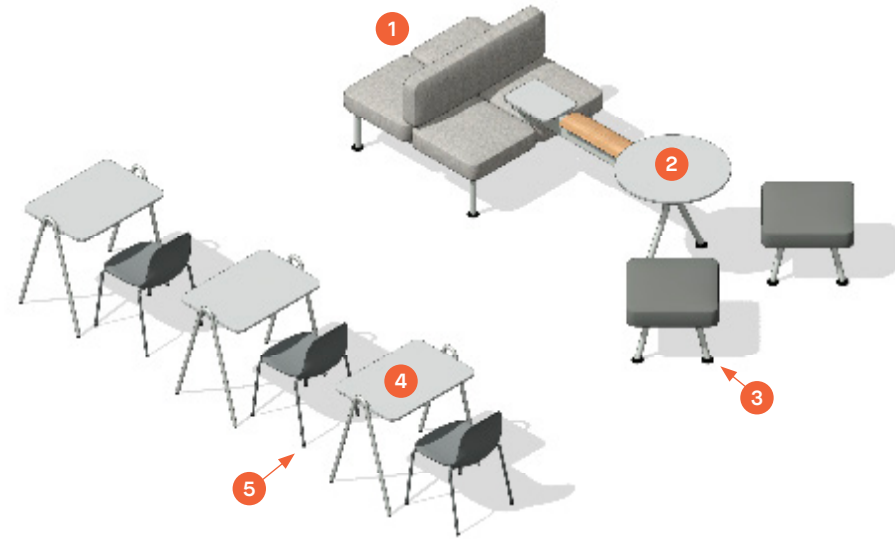

COLAB – Typical Configurations

	Code	Description	QTY	Unit Cost – $	Total – $
1	CB204B2	Back-to-Back 4-Seater	1	4,016	4,016
2	CB1SABPPLT	Beech Veneer Attachable Perch	1	3,706	3,706
3	CBOT1	Ottoman	2	865	1,730
4	CBSTK	Stackable Rectangle Table	3	679	2,037
5	KIN102	Plastic Shell Seat	3	462	1,386
					$12,875