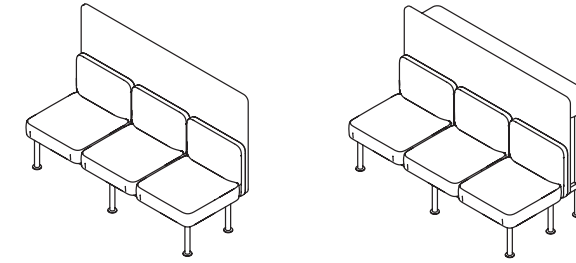

CB87BP6030D + TFL BENCH

87" beam, 2 x 60" x 30" attach table and optional TFL bench

CB87BP6030

87" beam with 60" x 30" attach table

CoLab Easel

CoLab - Easel

Media and pinboard
65" wide

CoLab - Easel

Drywipe and pinboard
49" wide

COLAB

CoLab Seating

CB103

3 seater bench

CB103T

2 seater bench with table

CB206

6 seater bench

CB103B

3 seater sofa with back

CB103BS

3 seater sofa with back and screens

CB103BST

3 seater sofa with back, screens and worktable

CoLab Tables