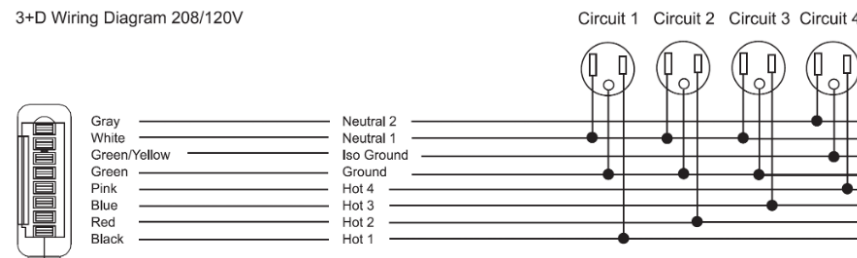

COLAB BEAM – TABLE

Beam Table

- Standard feature
- Not available

Optional feature

	CB87BP6030D 87" Beam 2x 29" H x 60" W x 30" D attached table	CB110BP6030D 110" Beam 2x 29" H x 60" W x 30" D attached table	CB110BP7836D 110" Beam 2x 29" H x 78" W x 36" D attached table
Aluminum beam finished in Smoke Gray	●	●	●
Steel Leg Frame finished in Honey Yellow, Forest Green, Ocean Blue, or Smoke Gray	●	●	●
2x TFL Table available in standard 1" TFL finishes	●	●	●
Plastic leveling glides	●	●	●

Power option UC or UD (See table below)	+ $2,466	□	□
Power option UE or UF (See table below)	□	+ $3,310	+ $3,310
Add on TFL shelf option	+ $543	+ $571	+ $587

Note: Please specify power option at the end of the product code. For example – CB59BP6030-UA

3+D Wiring Diagram 208/120V

Power options

All power options comprise of single mains power outlet with dual charging USB A & C

P Denotes power position

87" BEAM Power options	UC	UD
110" BEAM Power options	UE	UF

COLAB BEAM – TABLE

L-Shaped Beam Table

	TFL
CB87BP6030D · 87" Beam · 2x 29" H x 60" W x 30" D · Attached table	5,192
CB110BP6030D · 110" Beam · 2x 29" H x 60" W x 30" D · Attached table	5,447
CB110BP7836D · 110" Beam · 2x 29" H x 78" W x 36" D · Attached table	5,715

**Hardwire Infeeds
8 Wire 4 Circuit
For CoLab Beams**

**3-Prong Plug Infeeds –
Single Circuit
For CoLab Beams**

	Length (inches)			
	72"	108"	144"	
72HWINF84-B 182 SEE NOTES 1, 2, & 3	108HWINF84-B 237 SEE NOTES 1, 2, & 3	144HWINF84-B 287 SEE NOTES 1, 2, & 3	Code	
			Price	
72-3PINF-B 182 SEE NOTES 2 & 3	108-3PINF-B 237 SEE NOTES 2 & 3	144-PINF-B 287 SEE NOTES 2 & 3	Code	
			Price	

Note 1: For CoLab with power please select an option between Plug-In or Hardwired.

All prices listed in US $

Note 2: Infeeds to be ordered per separate.

- Plug-In option, please order one Plug-In infeed per beam pack. Comes with a 20amp 3-prong plug.
- Hardwire option, capable of 13 duplex receptacles per circuit, with a total of 52 duplex receptacles if all circuits are used per single power infeed.

Note 3: Receptacle: Simplex & Smart USB A+C, receptacle rated @ 15amp, USB-A @ 18w and USB-C @ 20w