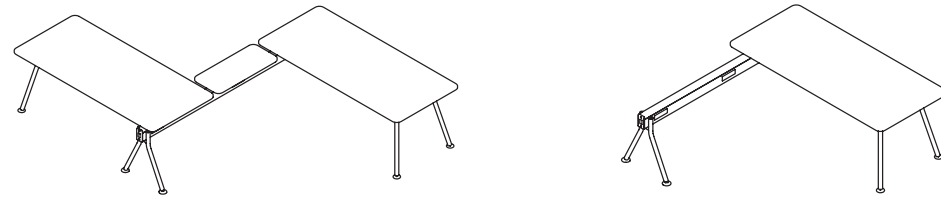

SENATOR

**COLAB BEAM
TABLE**

COLAB

CoLab Beam

CB4SBLF

CB4SBPFT

CB4SBPFT2

CoLab Beam Table

CB87BP6030D + TFL BENCH

87" beam, 2 x 60" x 30" attach table and optional TFL bench

CB87BP6030

87" beam with 60" x 30" attach table

CoLab Easel

CoLab - Easel

Media and pinboard
65" wide

CoLab - Easel

Drywipe and pinboard
49" wide

COLAB

CoLab Seating

CB103

3 seater bench

CB103T

2 seater bench with table

CB206