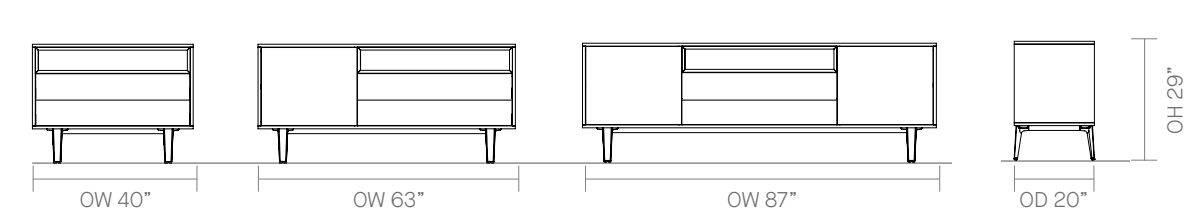

DIMENSIONS

20" Deep

Optional cable management

STORAGE: MOTE

MOTE STORAGE SIDE BOARD

Storage Combinations – mitred insert as standard
 40" combination options
 2 x single drawer
 1 x filing drawer
 1 x drop down
 63" combination options
 2 x single drawer, 1 x door
 1 x filing drawer, 1 x door
 1 x drop down, 1 x door
 87" combination options
 2 x single drawer, 2 x door
 1 x filing drawer, 2 x door
 1 x drop down, 2 x door

Grain Direction
 Grain direction side to side on all panels.

DIMENSIONS

20" Deep

Optional cable management

STORAGE: MOTE

MOTE STORAGE HIGH BOARD

Storage Combinations – mitred insert as standard
 40" combination options
 3 x single drawer
 1 x single, 1 x filing drawer
 63" combination options
 3 x single drawer, 1 door
 1 x single, 1 x filing drawer, 1 x door
 1 x single, 1 x drop down, 1 x door
 87" combination options
 3 x single drawer, 1 x door with fridge/wine rack
 1 x single, 1 x drop down, 1 x door with fridge/wine rack

Grain Direction
 Grain direction side to side on all panels.

DIMENSIONS

STORAGE: MOTE LOW BOARD

Width (inch)			Code
40" W	63" W	87" W	
-	MSL63DRDWC 3,671	-	TFL
-	-	MSL872DRDWC 4,378	TFL

All prices listed in USD \$
 Ships KD = Knock Down (Assembly Required)