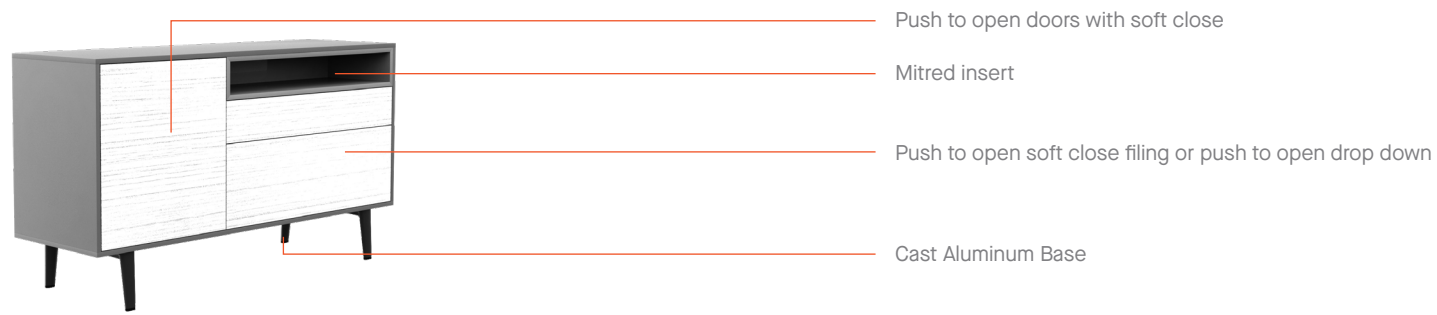

Grain Direction
 Grain direction side to side on all panels.

DIMENSIONS

20" Deep

Optional cable management

STORAGE: MOTE

MOTE STORAGE HIGH BOARD

Storage Combinations – mitred insert as standard
 40" combination options
 3 x single drawer
 1 x single, 1 x filing drawer
 63" combination options
 3 x single drawer, 1 door
 1 x single, 1 x filing drawer, 1 x door
 1 x single, 1 x drop down, 1 x door
 87" combination options
 3 x single drawer, 1 x door with fridge/wine rack
 1 x single, 1 x drop down, 1 x door with fridge/wine rack