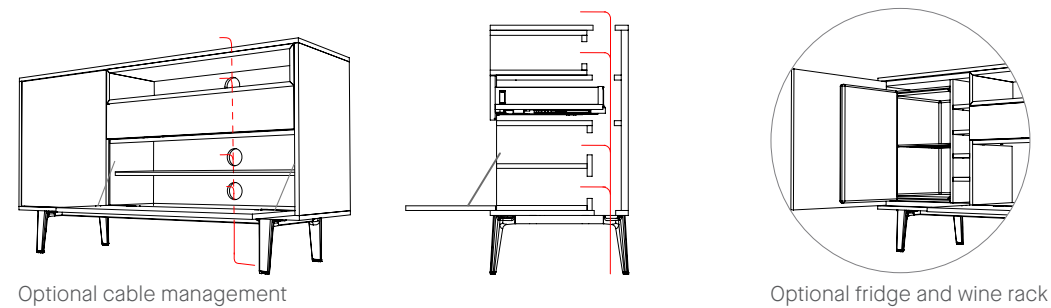

DIMENSIONS

STORAGE: MOTE LOW BOARD

Width (inch)			Code
40" W	63" W	87" W	
-	MSL63DRDWC 3,671	-	TFL
-	-	MSL872DRDWC 4,378	TFL

All prices listed in USD $
Ships KD = Knock Down (Assembly Required)

To specify your storage...

1. Select the Codes of the individual items you need to achieve your configuration
2. Choose Finishes where appropriate: 'top' finishes / frame color / fabric color