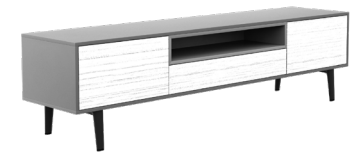

SENATOR

MOTE STORAGE

MOTE STORAGE

STORAGE: MOTE

● Available
 □ Not available

Mote Low Board Storage
 23" High

20" D	1 Single Drawer 1 Mitred insert 1 Door	1 Single Drawer 1 Mitred insert 2 Door
63" W	●	-
87" W	-	●

STATEMENT OF LINE

STORAGE: MOTE

● Available
□ Not available

Mote Side Board Storage
29" High

20" D	2 Single Drawers 1 Mitred Insert	1 Filing Drawer 1 Mitred insert	1 Drop Down 1 Mitred insert
40" W	●	●	●

20" D	2 Single Drawers 1 Mitred Insert 1 Door	1 Filing Drawer 1 Mitred insert 1 Door	1 Drop Down 1 Mitred insert 1 Door
63" W	●	●	●

20" D	2 Single Drawers 1 Mitred Insert 2 Doors	1 Filing Drawer 1 Mitred insert 2 Doors	1 Drop Down 1 Mitred insert 2 Doors
87" W	●	●	●

STATEMENT OF LINE

STORAGE: MOTE

● Available
□ Not available

Mote High Board Storage
35.5" High