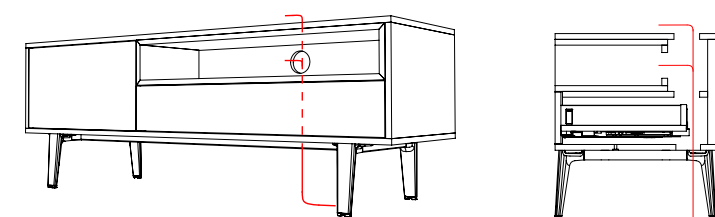

20" D	3 Single Drawers 1 Mitred Insert 1 Door with fridge & wine rack	1 Filing Drawer 1 Mitred insert 1 Single Drawer 1 Door with fridge & wine rack	1 Drop Down 1 Mitred insert 1 Single Drawer 1 Door with fridge & wine rack
63" W	●	●	●

STORAGE: MOTE

MOTE STORAGE LOW BOARD

Storage Combinations – mitred insert as standard
 63" combination options
 1 x single drawer, 1 x door
 87" combination options
 1 x single drawer, 2 x door

Grain Direction
 Grain direction side to side on all panels.

DIMENSIONS

20" Deep

Optional cable management

STORAGE: MOTE

MOTE STORAGE SIDE BOARD

Storage Combinations – mitred insert as standard
 40" combination options
 2 x single drawer
 1 x filing drawer
 1 x drop down
 63" combination options
 2 x single drawer, 1 x door
 1 x filing drawer, 1 x door
 1 x drop down, 1 x door
 87" combination options
 2 x single drawer, 2 x door
 1 x filing drawer, 2 x door
 1 x drop down, 2 x door

Grain Direction
 Grain direction side to side on all panels.

DIMENSIONS

20" Deep

Optional cable management

STORAGE: MOTE

MOTE STORAGE HIGH BOARD

Storage Combinations – mitred insert as standard
 40" combination options
 3 x single drawer
 1 x single, 1 x filing drawer
 63" combination options
 3 x single drawer, 1 door
 1 x single, 1 x filing drawer, 1 x door
 1 x single, 1 x drop down, 1 x door
 87" combination options
 3 x single drawer, 1 x door with fridge/wine rack
 1 x single, 1 x drop down, 1 x door with fridge/wine rack