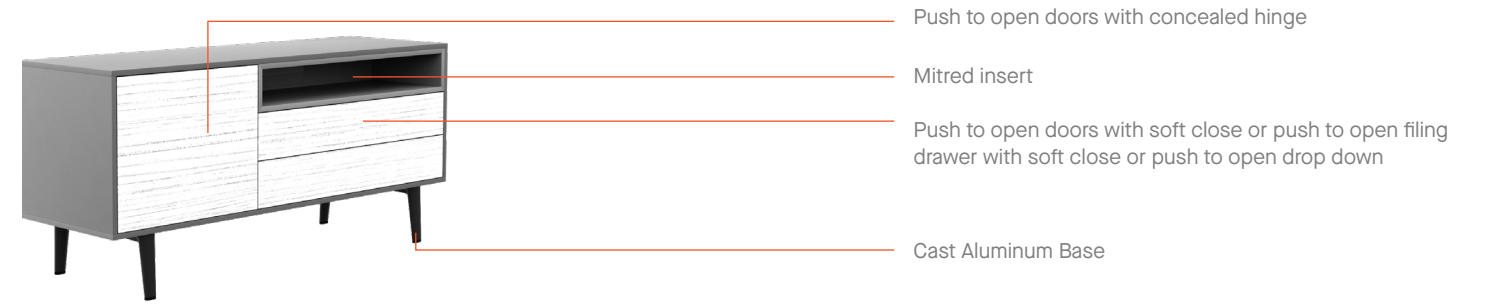

DIMENSIONS

20" Deep

Optional cable management

STORAGE: MOTE

MOTE STORAGE SIDE BOARD

Storage Combinations – mitred insert as standard
 40" combination options
 2 x single drawer
 1 x filing drawer
 1 x drop down
 63" combination options
 2 x single drawer, 1 x door
 1 x filing drawer, 1 x door
 1 x drop down, 1 x door
 87" combination options
 2 x single drawer, 2 x door
 1 x filing drawer, 2 x door
 1 x drop down, 2 x door

Grain Direction
 Grain direction side to side on all panels.

DIMENSIONS

20" Deep

Optional cable management

STORAGE: MOTE

MOTE STORAGE HIGH BOARD

Storage Combinations – mitred insert as standard
 40" combination options
 3 x single drawer
 1 x single, 1 x filing drawer
 63" combination options
 3 x single drawer, 1 door
 1 x single, 1 x filing drawer, 1 x door
 1 x single, 1 x drop down, 1 x door
 87" combination options
 3 x single drawer, 1 x door with fridge/wine rack
 1 x single, 1 x drop down, 1 x door with fridge/wine rack