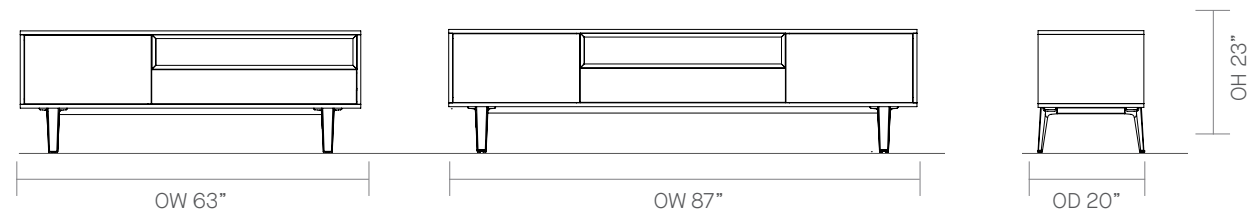

20" D	3 Single Drawers 1 Mitred Insert 1 Door with fridge & wine rack	1 Filing Drawer 1 Mitred insert 1 Single Drawer 1 Door with fridge & wine rack	1 Drop Down 1 Mitred insert 1 Single Drawer 1 Door with fridge & wine rack
63" W	●	●	●

STORAGE: MOTE

MOTE STORAGE LOW BOARD

Storage Combinations – mitred insert as standard
 63" combination options
 1 x single drawer, 1 x door
 87" combination options
 1 x single drawer, 2 x door

Grain Direction
 Grain direction side to side on all panels.

DIMENSIONS

20" Deep

Optional cable management

STORAGE: MOTE

MOTE STORAGE SIDE BOARD

Storage Combinations – mitred insert as standard
 40" combination options
 2 x single drawer
 1 x filing drawer
 1 x drop down
 63" combination options
 2 x single drawer, 1 x door
 1 x filing drawer, 1 x door
 1 x drop down, 1 x door
 87" combination options
 2 x single drawer, 2 x door
 1 x filing drawer, 2 x door
 1 x drop down, 2 x door

Grain Direction
 Grain direction side to side on all panels.

DIMENSIONS

20" Deep

Optional cable management

STORAGE: MOTE

MOTE STORAGE HIGH BOARD

Storage Combinations – mitred insert as standard
 40" combination options
 3 x single drawer
 1 x single, 1 x filing drawer
 63" combination options
 3 x single drawer, 1 door
 1 x single, 1 x filing drawer, 1 x door
 1 x single, 1 x drop down, 1 x door
 87" combination options
 3 x single drawer, 1 x door with fridge/wine rack
 1 x single, 1 x drop down, 1 x door with fridge/wine rack