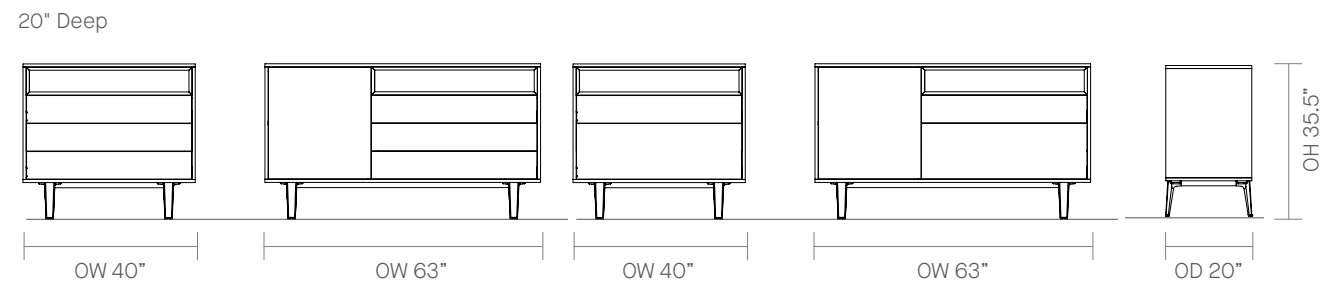

DIMENSIONS

20" Deep

Optional cable management

STORAGE: MOTE

MOTE STORAGE SIDE BOARD

Storage Combinations – mitred insert as standard
 40" combination options
 2 x single drawer
 1 x filing drawer
 1 x drop down
 63" combination options
 2 x single drawer, 1 x door
 1 x filing drawer, 1 x door
 1 x drop down, 1 x door
 87" combination options
 2 x single drawer, 2 x door
 1 x filing drawer, 2 x door
 1 x drop down, 2 x door

Grain Direction
 Grain direction side to side on all panels.

DIMENSIONS

20" Deep

Optional cable management

STORAGE: MOTE

MOTE STORAGE HIGH BOARD

Storage Combinations – mitred insert as standard
 40" combination options
 3 x single drawer
 1 x single, 1 x filing drawer
 63" combination options
 3 x single drawer, 1 door
 1 x single, 1 x filing drawer, 1 x door
 1 x single, 1 x drop down, 1 x door
 87" combination options
 3 x single drawer, 1 x door with fridge/wine rack
 1 x single, 1 x drop down, 1 x door with fridge/wine rack

Grain Direction
 Grain direction side to side on all panels.

DIMENSIONS

STORAGE: MOTE LOW BOARD

Width (inch)			Code
40" W	63" W	87" W	
-	MSL63DRDWC 3,671	-	TFL
-	-	MSL872DRDWC 4,378	TFL

All prices listed in USD \$
 Ships KD = Knock Down (Assembly Required)