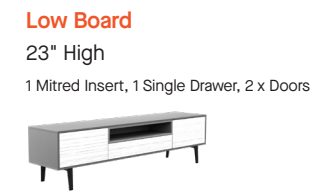

DIMENSIONS

20" Deep

Optional cable management

STORAGE: MOTE

MOTE STORAGE SIDE BOARD

Storage Combinations – mitred insert as standard
 40" combination options
 2 x single drawer
 1 x filing drawer
 1 x drop down
 63" combination options
 2 x single drawer, 1 x door
 1 x filing drawer, 1 x door
 1 x drop down, 1 x door
 87" combination options
 2 x single drawer, 2 x door
 1 x filing drawer, 2 x door
 1 x drop down, 2 x door

Grain Direction
 Grain direction side to side on all panels.

DIMENSIONS

20" Deep

Optional cable management

STORAGE: MOTE

MOTE STORAGE HIGH BOARD

Storage Combinations – mitred insert as standard
 40" combination options
 3 x single drawer
 1 x single, 1 x filing drawer
 63" combination options
 3 x single drawer, 1 door
 1 x single, 1 x filing drawer, 1 x door
 1 x single, 1 x drop down, 1 x door
 87" combination options
 3 x single drawer, 1 x door with fridge/wine rack
 1 x single, 1 x drop down, 1 x door with fridge/wine rack

Grain Direction
 Grain direction side to side on all panels.

DIMENSIONS

STORAGE: MOTE LOW BOARD

Width (inch)			Code
40" W	63" W	87" W	
-	MSL63DRDWC 3,671	-	TFL
-	-	MSL872DRDWC 4,378	TFL

All prices listed in USD \$
 Ships KD = Knock Down (Assembly Required)