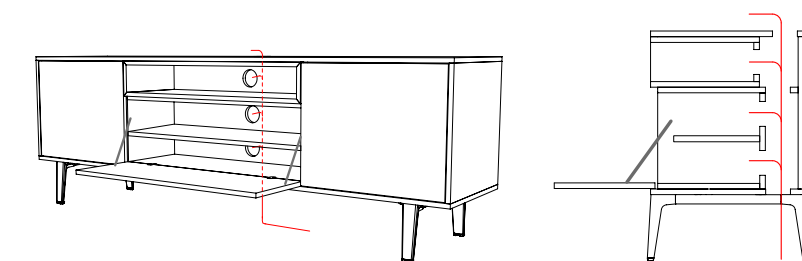

STORAGE: MOTE

MOTE STORAGE LOW BOARD

Storage Combinations – mitred insert as standard
 63" combination options
 1 x single drawer, 1 x door
 87" combination options
 1 x single drawer, 2 x door

Grain Direction
 Grain direction side to side on all panels.

DIMENSIONS

20" Deep

Optional cable management

STORAGE: MOTE

MOTE STORAGE SIDE BOARD

Storage Combinations – mitred insert as standard
 40" combination options
 2 x single drawer
 1 x filing drawer
 1 x drop down
 63" combination options
 2 x single drawer, 1 x door
 1 x filing drawer, 1 x door
 1 x drop down, 1 x door
 87" combination options
 2 x single drawer, 2 x door
 1 x filing drawer, 2 x door
 1 x drop down, 2 x door

Grain Direction
 Grain direction side to side on all panels.

DIMENSIONS

20" Deep

Optional cable management

STORAGE: MOTE

MOTE STORAGE HIGH BOARD

Storage Combinations – mitred insert as standard
 40" combination options
 3 x single drawer
 1 x single, 1 x filing drawer
 63" combination options
 3 x single drawer, 1 door
 1 x single, 1 x filing drawer, 1 x door
 1 x single, 1 x drop down, 1 x door
 87" combination options
 3 x single drawer, 1 x door with fridge/wine rack
 1 x single, 1 x drop down, 1 x door with fridge/wine rack

Grain Direction
 Grain direction side to side on all panels.

DIMENSIONS

STORAGE: MOTE LOW BOARD

Width (inch)			Code
40" W	63" W	87" W	
-	MSL63DRDWC 3,671	-	TFL
-	-	MSL872DRDWC 4,378	TFL

All prices listed in USD \$
 Ships KD = Knock Down (Assembly Required)