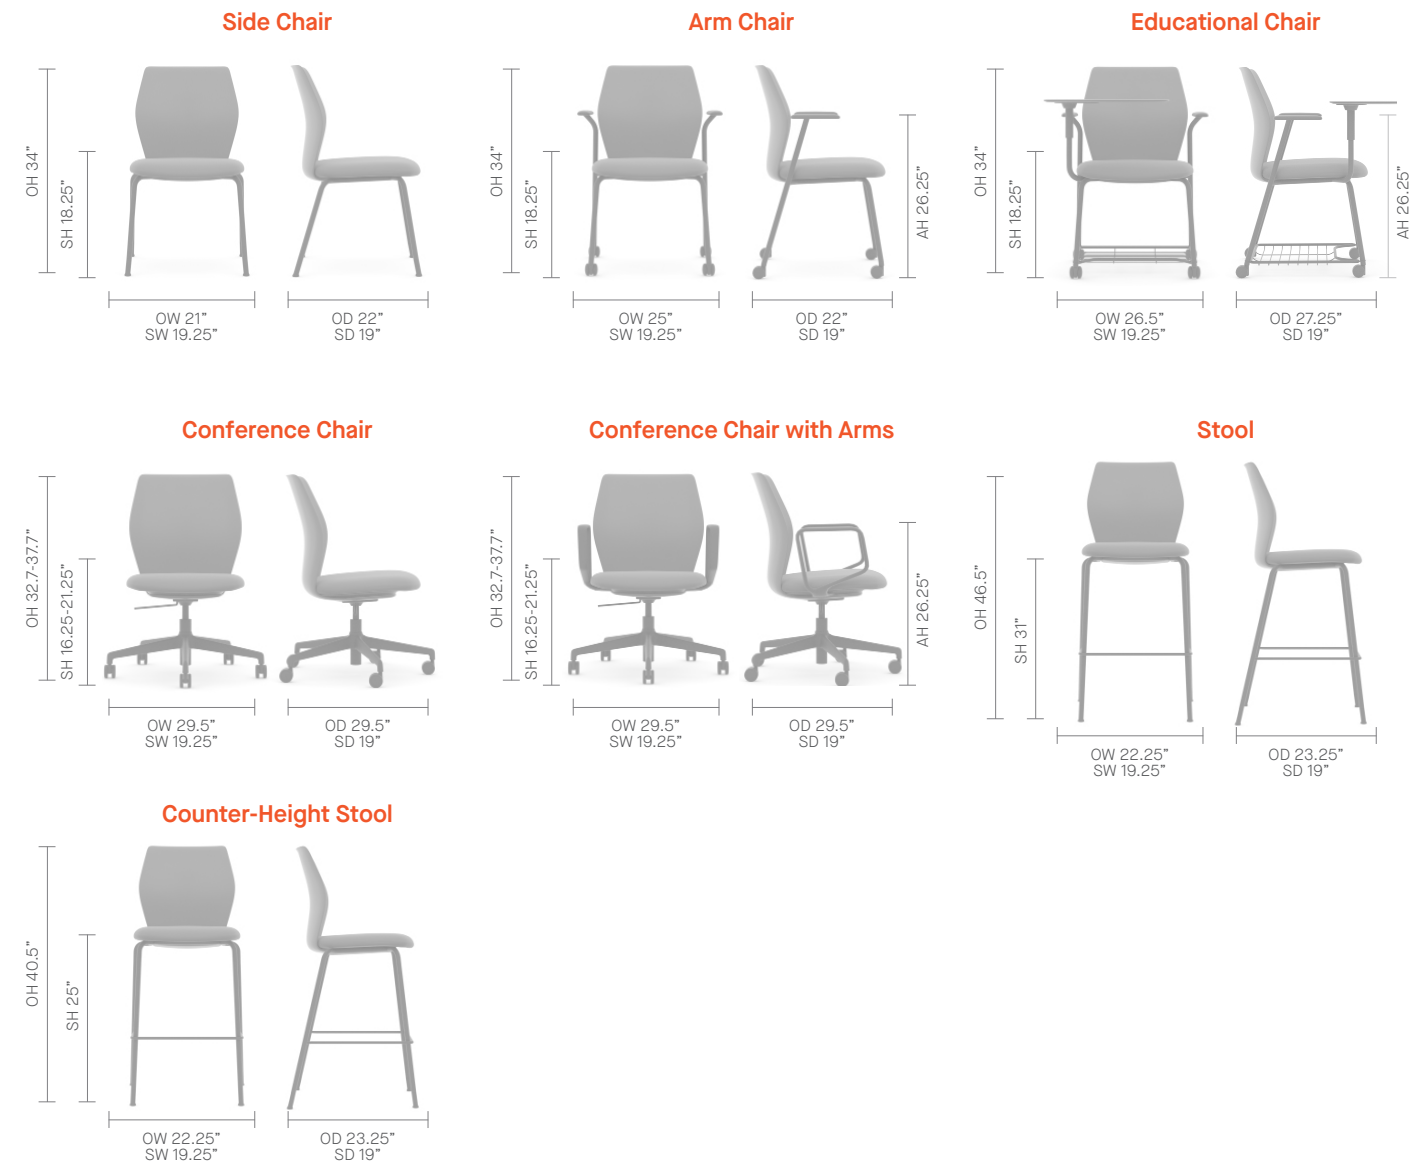

SENATOR

CONTOUR

CONTOUR

SIMPLE BUILT, HIGHLY VERSATILE.

Contour is a lightweight, flexible work and meeting chair, featuring a highly efficient single-piece plastic backrest that provides generous ergonomic support to a wide demographic.

CONTOUR

STANDARD FEATURES (*Selected models only)

- Plastic Shell*
- Upholstered seat pad
- Upholstered shell
- Removable upholstery covers*
- Plastic arm pads*
- Plastic loop arms*
- Tubular Steel frame*

- Tubular Steel frame with swivel writing tablet and wire basket*
- Plastic under seat shroud in Black*
- Height adjustment tilt mechanism with gas cylinder*
- 5 Star plastic base*
- Hard wheel casters*

CONTOUR

OPTIONS

A stack or mobile side chair, barstool or educational chair
Plastic back and upholstered seat or fully upholstered

AT A GLANCE

1. Shell available in a selection of different colors, formulated from repurposed plastic.
2. Arm pads available on certain models. Looped armrest or arm-pads comprised of repurposed plastic content and strengthening nylon material, available on certain models.
3. Seat foam with a 75% reduction on it's carbon footprint, derived from organic and sustainable materials.
4. Under-shroud produced from recycled content.
5. Steel frame
6. Storage basket and moveable writing tablet features available on Education variant.
7. Options available featuring casters or glides, with a felt glide alternative available for various floor types.