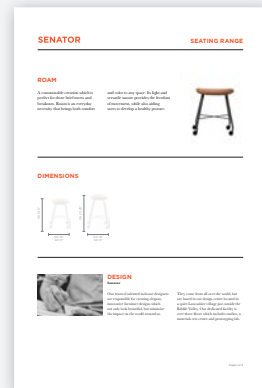

Specification Sheet

ROAM

STANDARD METAL FINISH OPTION

ADDITIONAL METAL FINISH OPTIONS