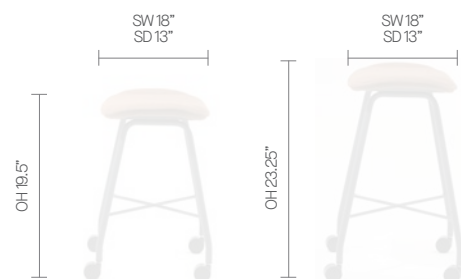

DIMENSIONS

OH-Overall Height OD-Overall Depth OW-Overall Width AH-Arm Height BH-Back Height SH-Seat Height SW-Seat Width SD-Seat Depth

ROAM

STANDARD FEATURES (*Selected models only)

- 2 Seat heights
- Tubular steel frame
- 2" hard wheel casters
- Upholstered seat with raised peripheral seam detail (fabric upholstery only)

ROAM

OPTIONS

Roam offers 2 seat heights.

AT A GLANCE

- 1. Fully upholstered seat
- 2. Tubular steel frame in a choice of colors
- 3. 3.2" hard wheel casters

Please note: Features are model dependent, please refer to price list pages when specifying