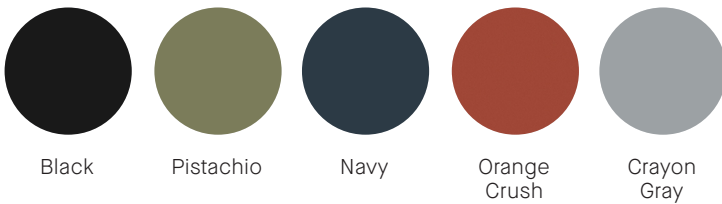

## FINISHES

---

### Options

- Plastic shell available in Black, Pistachio, Navy, Orange Crush or Crayon Gray
- Tubular steel frame available in complementary Black, Pistachio, Navy, Orange Crush or Crayon Gray powder coat
- Plastic five star base and mechanism available in Black

### Plastic Shell Color