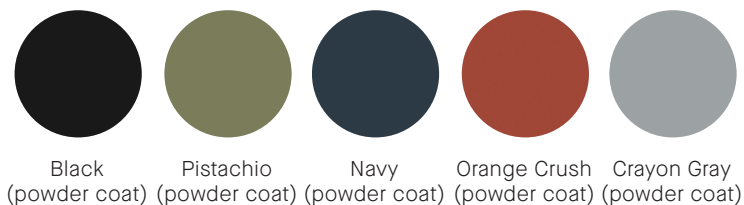

Arm Finishes

Frame Finish