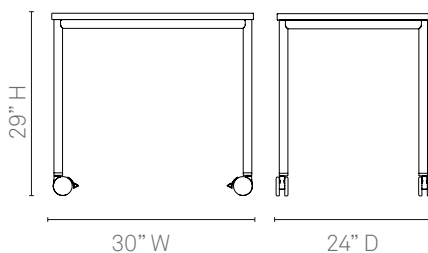

## Play Tables – Product Detail

Rectangular Education Table

Rectangular Educational Table  
30" wide by 24" deep

**Dimensions**  
29" high