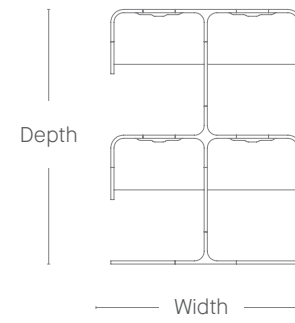

	Width (inch)
Height (inch)	59"
55"	●
71"	●

Solo Abode Lodge
118" Depth

	Width (inch)
Height (inch)	79"
55"	●
71"	●

Quad Abode
175" Depth

	Width (inch)
Height (inch)	116"
55"	●
71"	●

ENCLAVES

● Available
□ Not available

Enclave One
39" Depth

	Width (inch)
Height (inch)	59"
55"	●
71"	●

ENCLAVES

● Available
□ Not available

Four Tandem
156" Depth

	Width (inch)
Height (inch)	116"
55"	●
71"	●

Enclave Two
39" Depth

	Width (inch)
Height (inch)	116"
55"	●
71"	●

Windmill
116" Depth

	Width (inch)
Height (inch)	116"
55"	●
71"	●

Enclave Three
39" Depth

	Width (inch)
Height (inch)	173"
55"	●
71"	●

Four Person Back to Back
77" Depth

	Width (inch)
Height (inch)	116"
55"	●
71"	●