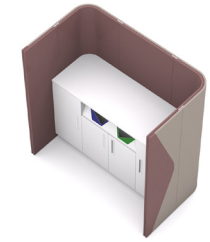

TEAM SPACES AND TEAM SPACES+

● Available
□ Not available

Team Spaces
98" Depth

Height (inch)	Width (inch)
55"	194" □
71"	●

Team Spaces+
118" Depth

Height (inch)	Width (inch)
55"	234" □
71"	●

RESOURCE CORRAL AND WALL

● Available
□ Not available

Resource Corral
39" Depth

Height (inch)	Width (inch)
55"	69" □
71"	●

Wall
118" Depth

Height (inch)	Width (inch)
55"	37.50" □
71"	●

STATEMENT OF LINE

PODS

SOLO ABODE