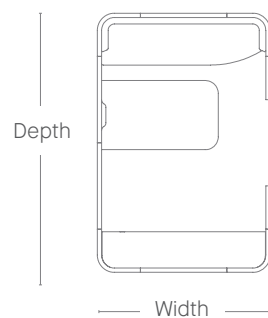

RECYCLABILITY

The range is 99% recyclable

99%

STATEMENT OF LINE

SOLO ABODE PODS

● Available
□ Not available

Solo Abode & Solo Abode+
79" Depth

	Width (inch)	
Height (inch)	59"	69"
55"	●	●
71"	●	●

DUO & QUAD ABODE PODS

● Available
□ Not available

Duo Abode Back to Back
138" Depth

	Width (inch)
Height (inch)	59"
55"	●
71"	●

Solo Abode Exec
79" Depth

	Width (inch)
Height (inch)	79"
55"	●
71"	●

Duo Abode
175" Depth

	Width (inch)
Height (inch)	59"
55"	●
71"	●

Solo Abode Lodge
118" Depth

	Width (inch)
Height (inch)	79"
55"	●
71"	●

Quad Abode
175" Depth

	Width (inch)
Height (inch)	116"
55"	●
71"	●

ENCLAVES

● Available
□ Not available

Enclave One
39" Depth

	Width (inch)
Height (inch)	59"
55"	●
71"	●

ENCLAVES

● Available
□ Not available

Four Tandem
156" Depth

	Width (inch)
Height (inch)	116"
55"	●
71"	●

Enclave Two
39" Depth

	Width (inch)
Height (inch)	116"
55"	●
71"	●