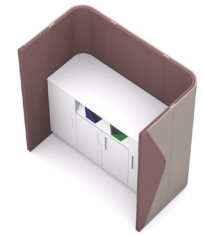

PRODUCT PRICING

PODS – Enclaves

Code	SPECIFICATION	PLAN VIEW	PRICE
PDEN4W14 • Enclave Windmill	Four-person Enclave Windmill cluster adjoined by shared panels, comprising thirteen mid height upholstered panels. Accompanying desk surfaces below. 116" w x 116" d x 55" h		23,750
PDEN4W18 • Enclave Windmill	Four-person Enclave Windmill cluster adjoined by shared panels, comprising thirteen full height upholstered panels. Accompanying desk surfaces below. 116" w x 116" d x 71" h		27,863
PDSAT4 • Four Solo worksurfaces 55" x 31.5"	Solo worksurface incorporates a scallop to allow for a monitor arm and desk top power.	 x4	5,185
PDSAAET4 • Four Solo Abode+ electric height adjustable worksurfaces 55" x 31.5"	Solo Abode worksurface incorporates a scallop to allow for a monitor arm and desk top power. Comes complete with cable tray and riser.	 x4	7,238

PRODUCT PRICING

PODS – Resource Corral

Code	SPECIFICATION	PLAN VIEW	PRICE
PDRC18 • Resource Corral	Corral for hiding away utility or electrical items such as printers, coat racks etc. Comprises five full height upholstered panels. Optional storage options available below. 69" w x 39" d x 71" h		10,399
TFL			
PDRCDR • Resource Corral Storage	Storage unit comprises four cupboards with height adjustable shelves and lockable doors. 64.50" w x 25" d x 41.5" h		2,088
PDRCRS • Resource Corral Recycling Storage	Storage unit comprises two lockable cupboards and two recycle compartments with integrated bins. Recycling consists of 1 x paper and 1 x plastic labelled compartments. 64.50" w x 25" d x 41.5" h		3,557