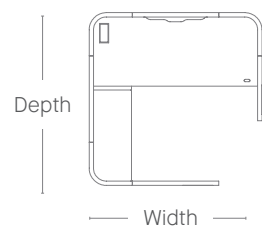

RECYCLABILITY

The range is 99% recyclable

99%

STATEMENT OF LINE

SOLO ABODE PODS

● Available
□ Not available

Solo Abode & Solo Abode+
79" Depth

	Width (inch)	
Height (inch)	59"	69"
55"	●	●
71"	●	●

DUO & QUAD ABODE PODS

● Available
□ Not available

Duo Abode Back to Back
138" Depth

	Width (inch)
Height (inch)	59"
55"	●
71"	●

Solo Abode Exec
79" Depth

	Width (inch)
Height (inch)	79"
55"	●
71"	●

Duo Abode
175" Depth

	Width (inch)
Height (inch)	59"
55"	●
71"	●

Solo Abode Lodge
118" Depth

	Width (inch)
Height (inch)	79"
55"	●
71"	●

Quad Abode
175" Depth

	Width (inch)
Height (inch)	116"
55"	●
71"	●

ENCLAVES

● Available
□ Not available

Enclave One
39" Depth

	Width (inch)
Height (inch)	59"
55"	●
71"	●

ENCLAVES

● Available
□ Not available

Four Tandem
156" Depth

	Width (inch)
Height (inch)	116"
55"	●
71"	●

Enclave Two
39" Depth

	Width (inch)
Height (inch)	116"
55"	●
71"	●