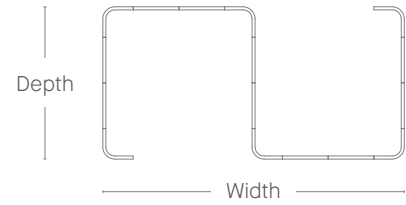

Enclave One
39" Depth

	Width (inch)
Height (inch)	59"
55"	●
71"	●

ENCLAVES

● Available
□ Not available

Four Tandem
156" Depth

	Width (inch)
Height (inch)	116"
55"	●
71"	●

Enclave Two
39" Depth

	Width (inch)
Height (inch)	116"
55"	●
71"	●

Windmill
116" Depth

	Width (inch)
Height (inch)	116"
55"	●
71"	●

Enclave Three
39" Depth

	Width (inch)
Height (inch)	173"
55"	●
71"	●

Four Person Back to Back
77" Depth

	Width (inch)
Height (inch)	116"
55"	●
71"	●

TEAM SPACES AND TEAM SPACES+

● Available
□ Not available

Team Spaces
98" Depth

Height (inch)	Width (inch)
55"	194" □
71"	●

Team Spaces+
118" Depth

Height (inch)	Width (inch)
55"	234" □
71"	●

RESOURCE CORRAL AND WALL

● Available
□ Not available

Resource Corral
39" Depth

Height (inch)	Width (inch)
55"	69" □
71"	●

Wall
118" Depth

Height (inch)	Width (inch)
55"	37.50" □
71"	●

STATEMENT OF LINE

PODS

SOLO ABODE