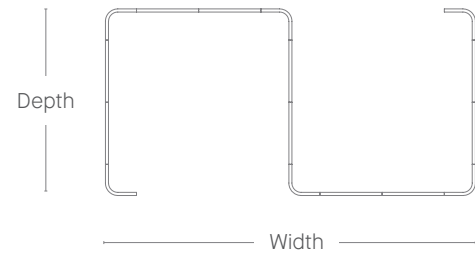

Windmill
116" Depth

	Width (inch)
Height (inch)	116"
55"	●
71"	●

Enclave Three
39" Depth

	Width (inch)
Height (inch)	173"
55"	●
71"	●

Four Person Back to Back
77" Depth

	Width (inch)
Height (inch)	116"
55"	●
71"	●

TEAM SPACES AND TEAM SPACES+

● Available
□ Not available

Team Spaces
98" Depth

Height (inch)	Width (inch)
55"	194" □
71"	●

Team Spaces+
118" Depth

Height (inch)	Width (inch)
55"	234" □
71"	●

RESOURCE CORRAL AND WALL

● Available
□ Not available

Resource Corral
39" Depth

Height (inch)	Width (inch)
55"	69" □
71"	●

Wall
118" Depth

Height (inch)	Width (inch)
55"	37.50" □
71"	●

STATEMENT OF LINE

PODS

SOLO ABODE