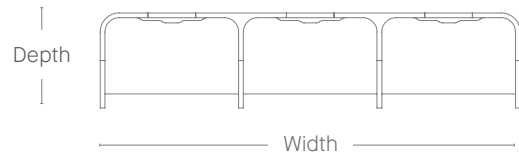

	Width (inch)
Height (inch)	59"
55"	●
71"	●

Solo Abode Lodge
118" Depth

	Width (inch)
Height (inch)	79"
55"	●
71"	●

Quad Abode
175" Depth

	Width (inch)
Height (inch)	116"
55"	●
71"	●

ENCLAVES

● Available
□ Not available

Enclave One
39" Depth

	Width (inch)
Height (inch)	59"
55"	●
71"	●

ENCLAVES

● Available
□ Not available

Four Tandem
156" Depth

	Width (inch)
Height (inch)	116"
55"	●
71"	●

Enclave Two
39" Depth

	Width (inch)
Height (inch)	116"
55"	●
71"	●

Windmill
116" Depth

	Width (inch)
Height (inch)	116"
55"	●
71"	●

Enclave Three
39" Depth

	Width (inch)
Height (inch)	173"
55"	●
71"	●

Four Person Back to Back
77" Depth

	Width (inch)
Height (inch)	116"
55"	●
71"	●