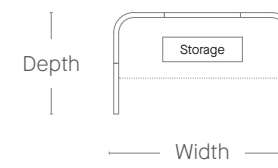

Windmill
116" Depth

	Width (inch)
Height (inch)	116"
55"	●
71"	●

Enclave Three
39" Depth

	Width (inch)
Height (inch)	173"
55"	●
71"	●

Four Person Back to Back
77" Depth

	Width (inch)
Height (inch)	116"
55"	●
71"	●

TEAM SPACES AND TEAM SPACES+

● Available
□ Not available

Team Spaces
98" Depth

Height (inch)	Width (inch)
55"	194" □
71"	●

Team Spaces+
118" Depth

Height (inch)	Width (inch)
55"	234" □
71"	●

RESOURCE CORRAL AND WALL

● Available
□ Not available

Resource Corral
39" Depth

Height (inch)	Width (inch)
55"	69" □
71"	●

Wall
118" Depth

Height (inch)	Width (inch)
55"	37.50" □
71"	●

STATEMENT OF LINE

PODS

SOLO ABODE