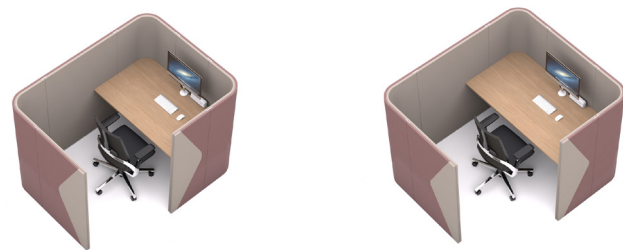

RECYCLABILITY

The range is 99% recyclable

99%

STATEMENT OF LINE

SOLO ABODE PODS

● Available
□ Not available

Solo Abode & Solo Abode+
79" Depth

	Width (inch)	
Height (inch)	59"	69"
55"	●	●
71"	●	●