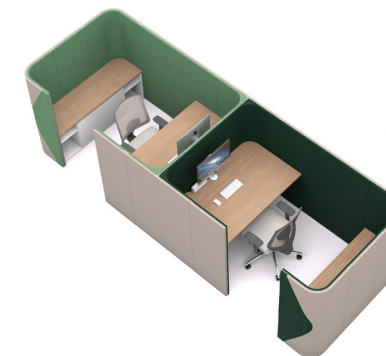

DUO & QUAD ABODE PODS

● Available
□ Not available

Duo Abode Back to Back
138" Depth

	Width (inch)
Height (inch)	59"
55"	●
71"	●

Solo Abode Exec
79" Depth

	Width (inch)
Height (inch)	79"
55"	●
71"	●

Duo Abode
175" Depth

Code	SPECIFICATION	PLAN VIEW	PRICE
PDWA18 • Wall	A freestanding wall used to divide space. Wall comprises four full height upholstered panels. 37.5" w x 118" d x 71" h		13,969

To specify your pod...

1. Check the Standard Features, Finishes and dimensions and select the version you require.
2. Choose the Fabric combination for the panels and the work surface, table top, or storage finish.
3. Select the Fabric Grade for the seat and backrest (where applicable). Refer to main price list for fabric options.
4. N.B. Pods comprise multiple elements; screens, work surface, storage and integrated seating (where applicable) each element is individually coded and priced above and must be added together to achieve the configuration as shown.