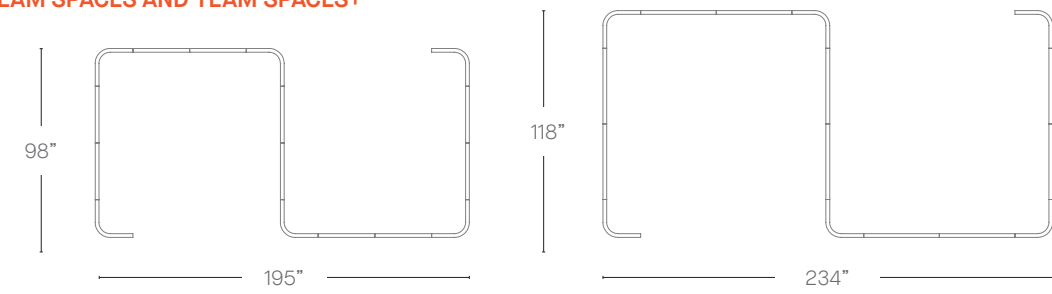

● Available
□ Not available

Resource Corral
39" Depth

Height (inch)	Width (inch)
55"	69" □
71"	●

Wall
118" Depth

Height (inch)	Width (inch)
55"	37.50" □
71"	●

STATEMENT OF LINE

PODS

SOLO ABODE

DUO & QUAD ABODE

ENCLAVES

STATEMENT OF LINE

PODS

TEAM SPACES AND TEAM SPACES+

RESOURCE CORRAL AND WALL

STORAGE

PRODUCT PRICING