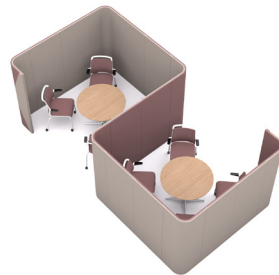

PODS – Team Spaces and Wall

Code	SPECIFICATION	PLAN VIEW	PRICE
PDTSP18 • Team Spaces	Double meeting space optimizes interior space to accommodate a variety of furniture solutions. Team Space comprises sixteen full height upholstered panels. 194" w x 98" d x 71" h		35,533