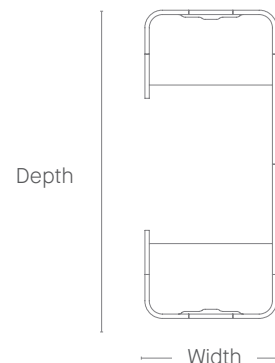

RECYCLABILITY

The range is 99% recyclable

99%

STATEMENT OF LINE

SOLO ABODE PODS

● Available
□ Not available

Solo Abode & Solo Abode+
79" Depth

	Width (inch)	
Height (inch)	59"	69"
55"	●	●
71"	●	●

DUO & QUAD ABODE PODS

● Available
□ Not available

Duo Abode Back to Back
138" Depth

	Width (inch)
Height (inch)	59"
55"	●
71"	●

Solo Abode Exec
79" Depth

	Width (inch)
Height (inch)	79"
55"	●
71"	●

Duo Abode
175" Depth

	Width (inch)
Height (inch)	59"
55"	●
71"	●

Solo Abode Lodge
118" Depth

	Width (inch)
Height (inch)	79"
55"	●
71"	●

Quad Abode
175" Depth

	Width (inch)
Height (inch)	116"
55"	●
71"	●

ENCLAVES

● Available
□ Not available