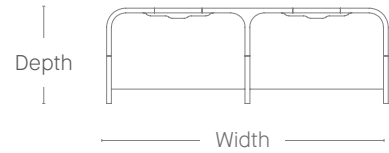

	Width (inch)
Height (inch)	59"
55"	●
71"	●

Solo Abode Lodge
118" Depth

	Width (inch)
Height (inch)	79"
55"	●
71"	●

Quad Abode
175" Depth

	Width (inch)
Height (inch)	116"
55"	●
71"	●

ENCLAVES

● Available
□ Not available

Enclave One
39" Depth

	Width (inch)
Height (inch)	59"
55"	●
71"	●

ENCLAVES

● Available
□ Not available

Four Tandem
156" Depth

	Width (inch)
Height (inch)	116"
55"	●
71"	●

Enclave Two
39" Depth

	Width (inch)
Height (inch)	116"
55"	●
71"	●

Windmill
116" Depth

	Width (inch)
Height (inch)	116"
55"	●
71"	●

Enclave Three
39" Depth

	Width (inch)
Height (inch)	173"
55"	●
71"	●

Four Person Back to Back
77" Depth

	Width (inch)
Height (inch)	116"
55"	●
71"	●