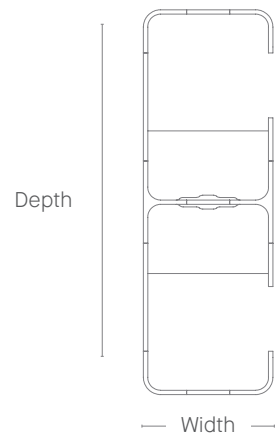

RECYCLABILITY

The range is 99% recyclable

99%

STATEMENT OF LINE

SOLO ABODE PODS

● Available
□ Not available

Solo Abode & Solo Abode+
79" Depth

	Width (inch)	
Height (inch)	59"	69"
55"	●	●
71"	●	●

DUO & QUAD ABODE PODS

● Available
□ Not available

Duo Abode Back to Back
138" Depth

	Width (inch)
Height (inch)	59"
55"	●
71"	●

Solo Abode Exec
79" Depth

	Width (inch)
Height (inch)	79"
55"	●
71"	●

Duo Abode
175" Depth

	Width (inch)
Height (inch)	59"
55"	●
71"	●

Solo Abode Lodge
118" Depth

	Width (inch)
Height (inch)	79"
55"	●
71"	●

Quad Abode
175" Depth

	Width (inch)
Height (inch)	116"
55"	●
71"	●

ENCLAVES

● Available
□ Not available

Enclave One
39" Depth

	Width (inch)
Height (inch)	59"
55"	●
71"	●

ENCLAVES

● Available
□ Not available

Four Tandem
156" Depth

	Width (inch)
Height (inch)	116"
55"	●
71"	●

Enclave Two
39" Depth

	Width (inch)
Height (inch)	116"
55"	●
71"	●