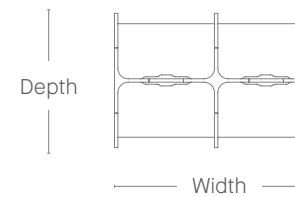

Enclave One
39" Depth

	Width (inch)
Height (inch)	59"
55"	●
71"	●

ENCLAVES

● Available
□ Not available

Four Tandem
156" Depth

	Width (inch)
Height (inch)	116"
55"	●
71"	●

Enclave Two
39" Depth

	Width (inch)
Height (inch)	116"
55"	●
71"	●

Windmill
116" Depth

	Width (inch)
Height (inch)	116"
55"	●
71"	●

Enclave Three
39" Depth

	Width (inch)
Height (inch)	173"
55"	●
71"	●

Four Person Back to Back
77" Depth

	Width (inch)
Height (inch)	116"
55"	●
71"	●