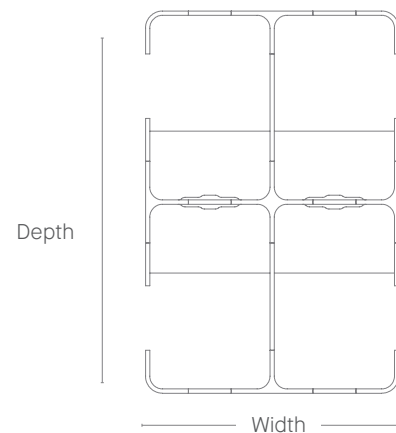

RECYCLABILITY

The range is 99% recyclable

99%

STATEMENT OF LINE

SOLO ABODE PODS

● Available
□ Not available

Solo Abode & Solo Abode+
79" Depth

	Width (inch)	
Height (inch)	59"	69"
55"	●	●
71"	●	●

DUO & QUAD ABODE PODS

● Available
□ Not available

Duo Abode Back to Back
138" Depth

	Width (inch)
Height (inch)	59"
55"	●
71"	●

Solo Abode Exec
79" Depth

	Width (inch)
Height (inch)	79"
55"	●
71"	●

Duo Abode
175" Depth

	Width (inch)
Height (inch)	59"
55"	●
71"	●

Solo Abode Lodge
118" Depth

	Width (inch)
Height (inch)	79"
55"	●
71"	●

Quad Abode
175" Depth

	Width (inch)
Height (inch)	116"
55"	●
71"	●

ENCLAVES

● Available
□ Not available

Enclave One
39" Depth

	Width (inch)
Height (inch)	59"
55"	●
71"	●

ENCLAVES

● Available
□ Not available

Four Tandem
156" Depth

	Width (inch)
Height (inch)	116"
55"	●
71"	●

Enclave Two
39" Depth

	Width (inch)
Height (inch)	116"
55"	●
71"	●