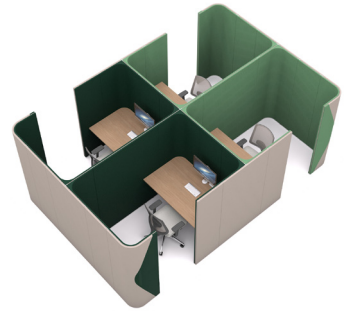

* Click here to see available Finishes.

* Click here to see available Fabrics.

Ships Semi-KD = Knock Down (Needs some assembly)

PRODUCT PRICING

PODS – Quad Abode

Code	SPECIFICATION	PLAN VIEW	PRICE
PDQA14 • Quad Abode	Four single person workspaces adjoined by shared panels, comprising twenty one mid height upholstered panels. Accompanying desk surfaces and optional storage available below. 116"w x 175"d x 55"h		42,182
PDQA18 • Quad Abode	Four single person workspaces adjoined by shared panels, comprising twenty one full height upholstered panels. Accompanying desk surfaces and optional storage available below. 116"w x 175"d x 71"h		50,004
			PRICE
PDSAT4 • Four Solo Abode worksurfaces 55" x 31.5"	Solo Abode worksurface incorporates a scallop to allow for a monitor arm and desk top power. Comes complete with cable tray and riser.	 x4	5,185
PDSAAET4 • Four Solo Abode height adjustable worksurfaces 55" x 31.5"	Electric height adjustable worksurface, 22.5"–48.5" high incorporates a scallop to allow for a monitor arm and desk top power. Comes complete with cable tray and riser.	 x4	7,238
PDASF4 • Four Abode Storage Units 55" w x 31.5" d x 22" h	Personal storage with lockable soft close lid. Suitable for large personal belongings. Complete with two open storage units with adjustable shelves.	 x4	6,067