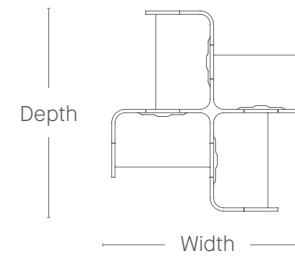

	Width (inch)
Height (inch)	59"
55"	●
71"	●

Solo Abode Lodge
118" Depth

	Width (inch)
Height (inch)	79"
55"	●
71"	●

Quad Abode
175" Depth

	Width (inch)
Height (inch)	116"
55"	●
71"	●

ENCLAVES

● Available
□ Not available

Enclave One
39" Depth

	Width (inch)
Height (inch)	59"
55"	●
71"	●

ENCLAVES

● Available
□ Not available

Four Tandem
156" Depth

	Width (inch)
Height (inch)	116"
55"	●
71"	●

Enclave Two
39" Depth

	Width (inch)
Height (inch)	116"
55"	●
71"	●

Windmill
116" Depth

	Width (inch)
Height (inch)	116"
55"	●
71"	●

Enclave Three
39" Depth

	Width (inch)
Height (inch)	173"
55"	●
71"	●

Four Person Back to Back
77" Depth

	Width (inch)
Height (inch)	116"
55"	●
71"	●