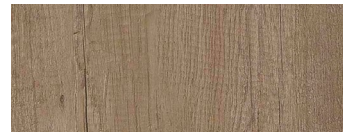

* Wood grain between doors will not align.

Standard TFL Doors and Carcass Finishes

Edging of doors will always match carcass

Carini Walnut

Strata Oak

Urban Maple

Winter Oak

White

Clay

Additional Door Finishes*

Edging will always match carcass

Granit Grey

Marca Grey

Mustard

Orange

Rose

Smoke Blue

Ivy

* These finishes are only available on the Play range.
** All frames must be ordered separate to storage units.
*** Handles are Black as standard.