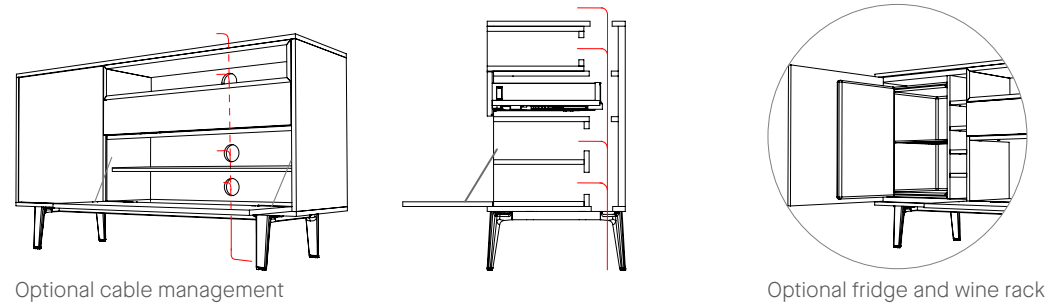

DIMENSIONS

STORAGE: MOTE LOW BOARD

Width (inch)			Code
40" W	63" W	87" W	
-	MSL63DRDWC 3,671	-	TFL
-	-	MSL872DRDWC 4,378	TFL

All prices listed in USD $
Ships KD = Knock Down (Assembly Required)

To specify your storage...

1. Select the Codes of the individual items you need to achieve your configuration
2. Choose Finishes where appropriate: 'top' finishes / frame color / fabric color