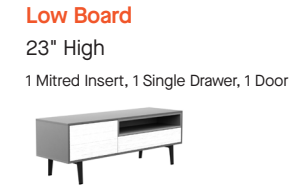

DIMENSIONS

20" Deep

Optional cable management

STORAGE: MOTE

MOTE STORAGE SIDE BOARD

Storage Combinations – mitred insert as standard
 40" combination options
 2 x single drawer
 1 x filing drawer
 1 x drop down
 63" combination options
 2 x single drawer, 1 x door
 1 x filing drawer, 1 x door
 1 x drop down, 1 x door
 87" combination options
 2 x single drawer, 2 x door
 1 x filing drawer, 2 x door
 1 x drop down, 2 x door

Grain Direction
 Grain direction side to side on all panels.

DIMENSIONS

20" Deep

Optional cable management

STORAGE: MOTE

MOTE STORAGE HIGH BOARD

Storage Combinations – mitred insert as standard
 40" combination options
 3 x single drawer
 1 x single, 1 x filing drawer
 63" combination options
 3 x single drawer, 1 door
 1 x single, 1 x filing drawer, 1 x door
 1 x single, 1 x drop down, 1 x door
 87" combination options
 3 x single drawer, 1 x door with fridge/wine rack
 1 x single, 1 x drop down, 1 x door with fridge/wine rack

Grain Direction
 Grain direction side to side on all panels.

DIMENSIONS

STORAGE: MOTE LOW BOARD

Width (inch)			Code
40" W	63" W	87" W	
-	MSL63DRDWC 3,671	-	TFL
-	-	MSL872DRDWC 4,378	TFL

All prices listed in USD \$
 Ships KD = Knock Down (Assembly Required)