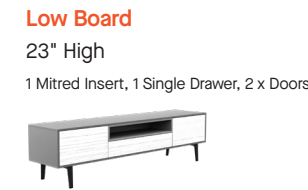

Grain Direction
 Grain direction side to side on all panels.

DIMENSIONS

20" Deep

Optional cable management

STORAGE: MOTE

MOTE STORAGE HIGH BOARD

Storage Combinations – mitred insert as standard
 40" combination options
 3 x single drawer
 1 x single, 1 x filing drawer
 63" combination options
 3 x single drawer, 1 door
 1 x single, 1 x filing drawer, 1 x door
 1 x single, 1 x drop down, 1 x door
 87" combination options
 3 x single drawer, 1 x door with fridge/wine rack
 1 x single, 1 x drop down, 1 x door with fridge/wine rack

Grain Direction
 Grain direction side to side on all panels.

DIMENSIONS

STORAGE: MOTE LOW BOARD

Width (inch)			Code
40" W	63" W	87" W	
-	MSL63DRDWC 3,671	-	TFL
-	-	MSL872DRDWC 4,378	TFL

All prices listed in USD \$
 Ships KD = Knock Down (Assembly Required)