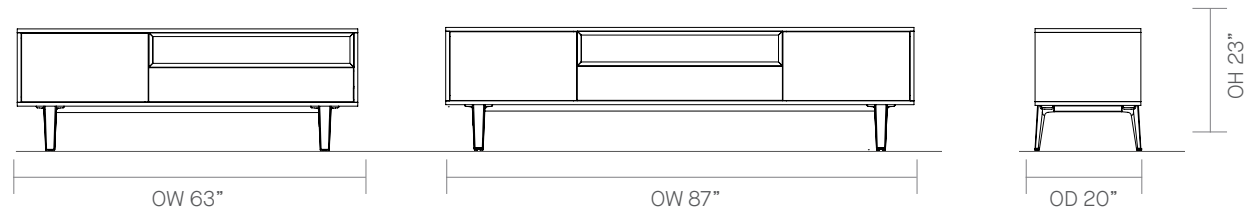

20" D	3 Single Drawers 1 Mitred Insert 1 Door with fridge & wine rack	1 Filing Drawer 1 Mitred insert 1 Single Drawer 1 Door with fridge & wine rack	1 Drop Down 1 Mitred insert 1 Single Drawer 1 Door with fridge & wine rack
63" W	●	●	●

STORAGE: MOTE

MOTE STORAGE LOW BOARD

Storage Combinations – mitred insert as standard
 63" combination options
 1 x single drawer, 1 x door
 87" combination options
 1 x single drawer, 2 x door

Grain Direction
 Grain direction side to side on all panels.

DIMENSIONS

20" Deep

Optional cable management

STORAGE: MOTE

MOTE STORAGE SIDE BOARD

Storage Combinations – mitred insert as standard
 40" combination options
 2 x single drawer
 1 x filing drawer
 1 x drop down
 63" combination options
 2 x single drawer, 1 x door
 1 x filing drawer, 1 x door
 1 x drop down, 1 x door
 87" combination options
 2 x single drawer, 2 x door
 1 x filing drawer, 2 x door
 1 x drop down, 2 x door

Grain Direction
 Grain direction side to side on all panels.

DIMENSIONS

20" Deep

Optional cable management

STORAGE: MOTE

MOTE STORAGE HIGH BOARD

Storage Combinations – mitred insert as standard
 40" combination options
 3 x single drawer
 1 x single, 1 x filing drawer
 63" combination options
 3 x single drawer, 1 door
 1 x single, 1 x filing drawer, 1 x door
 1 x single, 1 x drop down, 1 x door
 87" combination options
 3 x single drawer, 1 x door with fridge/wine rack
 1 x single, 1 x drop down, 1 x door with fridge/wine rack