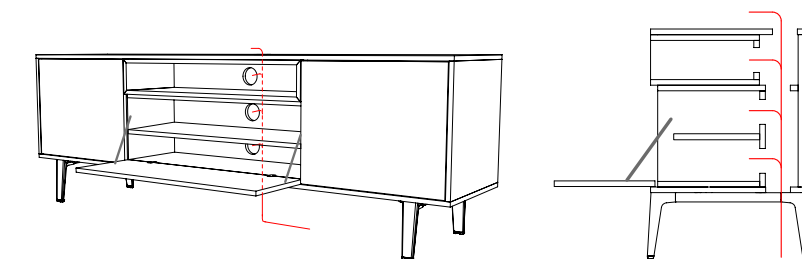

STORAGE: MOTE

MOTE STORAGE LOW BOARD

Storage Combinations – mitred insert as standard
 63" combination options
 1 x single drawer, 1 x door
 87" combination options
 1 x single drawer, 2 x door

Grain Direction
 Grain direction side to side on all panels.

DIMENSIONS

20" Deep

Optional cable management

STORAGE: MOTE

MOTE STORAGE SIDE BOARD

Storage Combinations – mitred insert as standard
 40" combination options
 2 x single drawer
 1 x filing drawer
 1 x drop down
 63" combination options
 2 x single drawer, 1 x door
 1 x filing drawer, 1 x door
 1 x drop down, 1 x door
 87" combination options
 2 x single drawer, 2 x door
 1 x filing drawer, 2 x door
 1 x drop down, 2 x door

Grain Direction
 Grain direction side to side on all panels.

DIMENSIONS

20" Deep

Optional cable management

STORAGE: MOTE

MOTE STORAGE HIGH BOARD

Storage Combinations – mitred insert as standard
 40" combination options
 3 x single drawer
 1 x single, 1 x filing drawer
 63" combination options
 3 x single drawer, 1 door
 1 x single, 1 x filing drawer, 1 x door
 1 x single, 1 x drop down, 1 x door
 87" combination options
 3 x single drawer, 1 x door with fridge/wine rack
 1 x single, 1 x drop down, 1 x door with fridge/wine rack

Grain Direction
 Grain direction side to side on all panels.

DIMENSIONS

STORAGE: MOTE LOW BOARD

Width (inch)			Code
40" W	63" W	87" W	
-	MSL63DRDWC 3,671	-	TFL
-	-	MSL872DRDWC 4,378	TFL

All prices listed in USD \$
 Ships KD = Knock Down (Assembly Required)