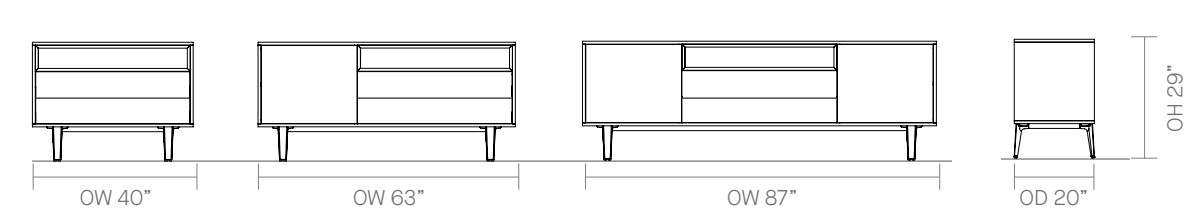

DIMENSIONS

20" Deep

Optional cable management

STORAGE: MOTE

MOTE STORAGE SIDE BOARD

Storage Combinations – mitred insert as standard
 40" combination options
 2 x single drawer
 1 x filing drawer
 1 x drop down
 63" combination options
 2 x single drawer, 1 x door
 1 x filing drawer, 1 x door
 1 x drop down, 1 x door
 87" combination options
 2 x single drawer, 2 x door
 1 x filing drawer, 2 x door
 1 x drop down, 2 x door

Grain Direction
 Grain direction side to side on all panels.

DIMENSIONS

20" Deep

Optional cable management

STORAGE: MOTE

MOTE STORAGE HIGH BOARD

Storage Combinations – mitred insert as standard
 40" combination options
 3 x single drawer
 1 x single, 1 x filing drawer
 63" combination options
 3 x single drawer, 1 door
 1 x single, 1 x filing drawer, 1 x door
 1 x single, 1 x drop down, 1 x door
 87" combination options
 3 x single drawer, 1 x door with fridge/wine rack
 1 x single, 1 x drop down, 1 x door with fridge/wine rack

Grain Direction
 Grain direction side to side on all panels.

DIMENSIONS

STORAGE: MOTE LOW BOARD

Width (inch)			Code
40" W	63" W	87" W	
-	MSL63DRDWC 3,671	-	TFL
-	-	MSL872DRDWC 4,378	TFL

All prices listed in USD \$
 Ships KD = Knock Down (Assembly Required)