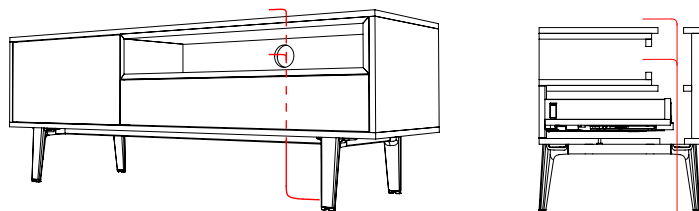

20" D	3 Single Drawers 1 Mitred Insert 1 Door with fridge & wine rack	1 Filing Drawer 1 Mitred insert 1 Single Drawer 1 Door with fridge & wine rack	1 Drop Down 1 Mitred insert 1 Single Drawer 1 Door with fridge & wine rack
63" W	●	●	●

STORAGE: MOTE

MOTE STORAGE LOW BOARD

Storage Combinations – mitred insert as standard
 63" combination options
 1 x single drawer, 1 x door
 87" combination options
 1 x single drawer, 2 x door

Grain Direction
 Grain direction side to side on all panels.

DIMENSIONS

20" Deep

Optional cable management

STORAGE: MOTE

MOTE STORAGE SIDE BOARD

Storage Combinations – mitred insert as standard
 40" combination options
 2 x single drawer
 1 x filing drawer
 1 x drop down
 63" combination options
 2 x single drawer, 1 x door
 1 x filing drawer, 1 x door
 1 x drop down, 1 x door
 87" combination options
 2 x single drawer, 2 x door
 1 x filing drawer, 2 x door
 1 x drop down, 2 x door

Grain Direction
 Grain direction side to side on all panels.

DIMENSIONS

20" Deep

Optional cable management

STORAGE: MOTE

MOTE STORAGE HIGH BOARD

Storage Combinations – mitred insert as standard
 40" combination options
 3 x single drawer
 1 x single, 1 x filing drawer
 63" combination options
 3 x single drawer, 1 door
 1 x single, 1 x filing drawer, 1 x door
 1 x single, 1 x drop down, 1 x door
 87" combination options
 3 x single drawer, 1 x door with fridge/wine rack
 1 x single, 1 x drop down, 1 x door with fridge/wine rack