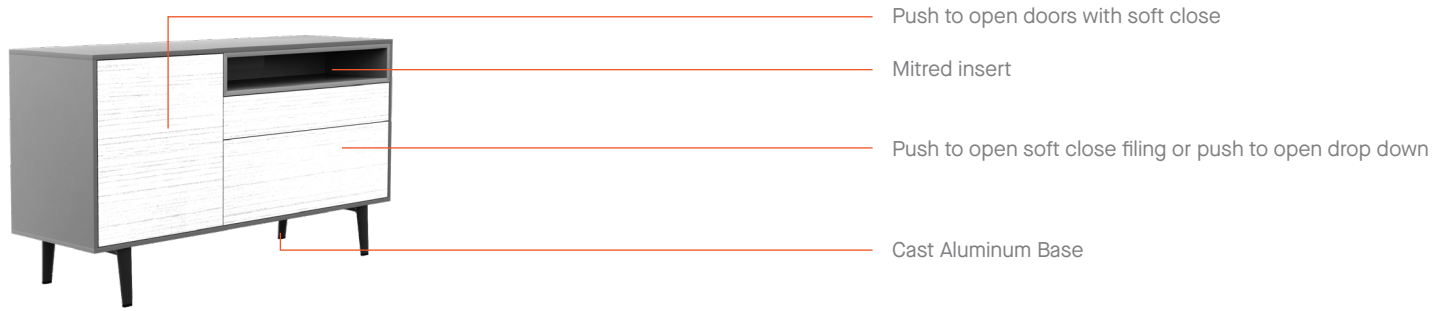

Grain Direction
 Grain direction side to side on all panels.

DIMENSIONS

20" Deep

Optional cable management

STORAGE: MOTE

MOTE STORAGE HIGH BOARD

Storage Combinations – mitred insert as standard
 40" combination options
 3 x single drawer
 1 x single, 1 x filing drawer
 63" combination options
 3 x single drawer, 1 door
 1 x single, 1 x filing drawer, 1 x door
 1 x single, 1 x drop down, 1 x door
 87" combination options
 3 x single drawer, 1 x door with fridge/wine rack
 1 x single, 1 x drop down, 1 x door with fridge/wine rack