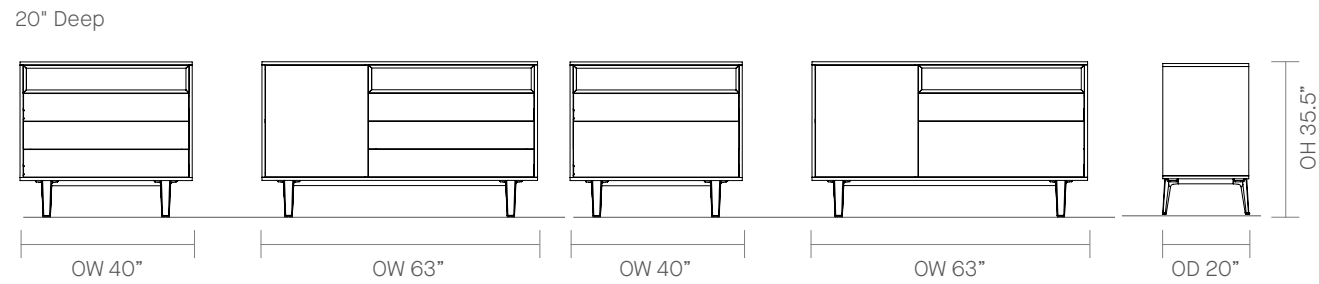

DIMENSIONS

20" Deep

Optional cable management

STORAGE: MOTE

MOTE STORAGE SIDE BOARD

Storage Combinations – mitred insert as standard
 40" combination options
 2 x single drawer
 1 x filing drawer
 1 x drop down
 63" combination options
 2 x single drawer, 1 x door
 1 x filing drawer, 1 x door
 1 x drop down, 1 x door
 87" combination options
 2 x single drawer, 2 x door
 1 x filing drawer, 2 x door
 1 x drop down, 2 x door

Grain Direction
 Grain direction side to side on all panels.

DIMENSIONS

20" Deep

Optional cable management

STORAGE: MOTE

MOTE STORAGE HIGH BOARD

Storage Combinations – mitred insert as standard
 40" combination options
 3 x single drawer
 1 x single, 1 x filing drawer
 63" combination options
 3 x single drawer, 1 door
 1 x single, 1 x filing drawer, 1 x door
 1 x single, 1 x drop down, 1 x door
 87" combination options
 3 x single drawer, 1 x door with fridge/wine rack
 1 x single, 1 x drop down, 1 x door with fridge/wine rack

Grain Direction
 Grain direction side to side on all panels.

DIMENSIONS

STORAGE: MOTE LOW BOARD

Width (inch)			Code
40" W	63" W	87" W	
-	MSL63DRDWC 3,671	-	TFL
-	-	MSL872DRDWC 4,378	TFL

All prices listed in USD \$
 Ships KD = Knock Down (Assembly Required)