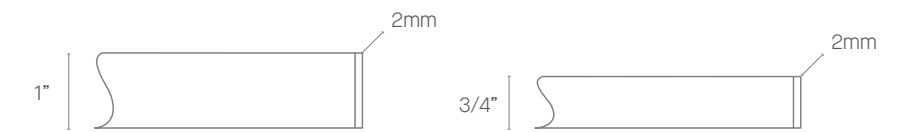

Top panels master side panels for increased strength and uninterrupted top surface.