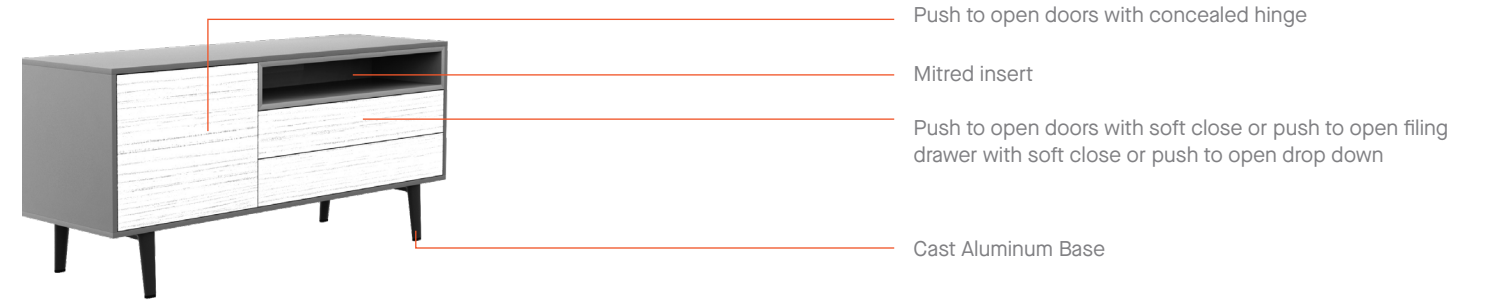

DIMENSIONS

20" Deep

Optional cable management

STORAGE: MOTE

MOTE STORAGE SIDE BOARD

Storage Combinations – mitred insert as standard
 40" combination options
 2 x single drawer
 1 x filing drawer
 1 x drop down
 63" combination options
 2 x single drawer, 1 x door
 1 x filing drawer, 1 x door
 1 x drop down, 1 x door
 87" combination options
 2 x single drawer, 2 x door
 1 x filing drawer, 2 x door
 1 x drop down, 2 x door

Grain Direction
 Grain direction side to side on all panels.

DIMENSIONS

20" Deep

Optional cable management

STORAGE: MOTE

MOTE STORAGE HIGH BOARD

Storage Combinations – mitred insert as standard
 40" combination options
 3 x single drawer
 1 x single, 1 x filing drawer
 63" combination options
 3 x single drawer, 1 door
 1 x single, 1 x filing drawer, 1 x door
 1 x single, 1 x drop down, 1 x door
 87" combination options
 3 x single drawer, 1 x door with fridge/wine rack
 1 x single, 1 x drop down, 1 x door with fridge/wine rack